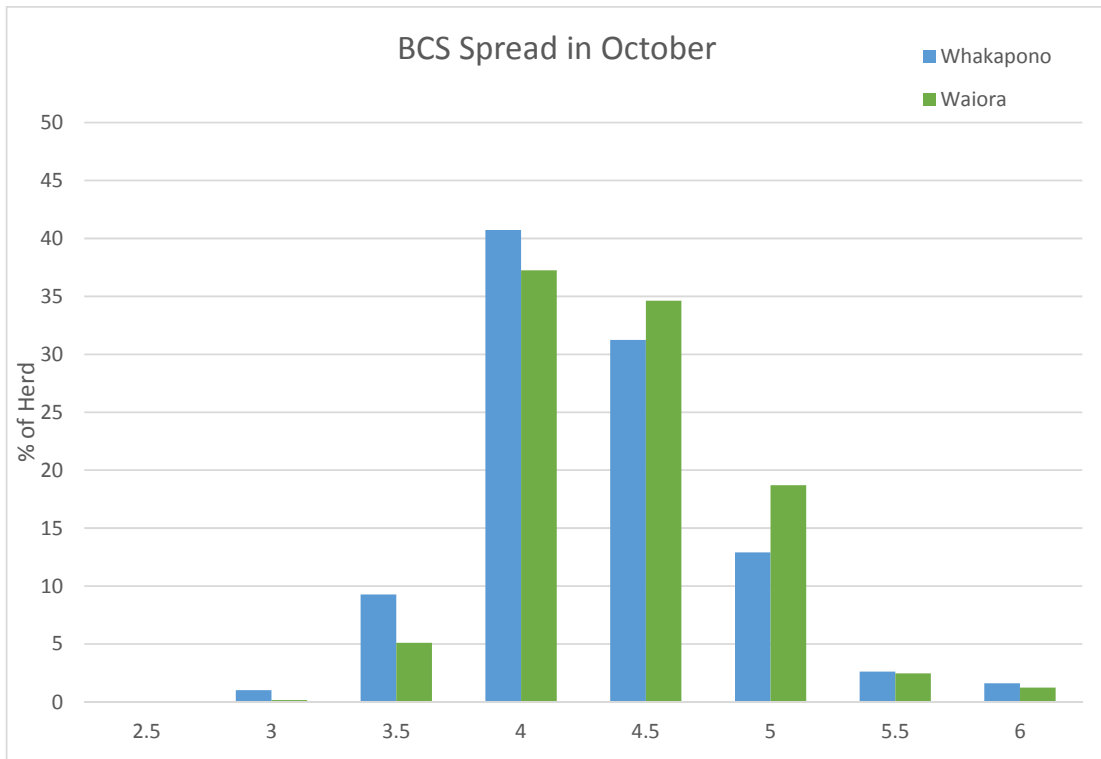

Summary

- Whakapono had an average pasture cover of 2391 KgDM/ha and Waiora had an average pasture cover of 2332 KgDM/ha.
- Growth rates on Whakapono have held at 66 KgDM/ha and dropped back a bit to 56 KgDM/ha on Waiora.
- Milkers getting PKE and grain in the shed.
- Milk production is at 1.97KgMS/cow on Whakapono and 2.00KgMS/cow on Waiora.
- No rain this week.
- Mating started 29th October, using kiwi cross over most cows and friesan straws over obvious jersey cows.

Waiora Feed Wedge

Animal Health

	Whakapono	Waiora
No of Mastitis Cows	1	1
No of Lambe Cows	0	4
Sick Herd %	1.2	1.3

Pasture Quality for this week:

	Whakapono	Waiora
DM%	19	18
Ryegrass (%DM)	83	87
Clover (%DM)	15	13
Weeds (%DM)	0	0
Herbs (%DM)	2	0

Cow Condition:

Cows were assessed at the start of October. Average condition is 4.3 on Whakapono and 4.4 on Waiora. 10% of the herd on Whakapono was below CS 4.0 and there was 5% below CS 4.0 on Waiora.