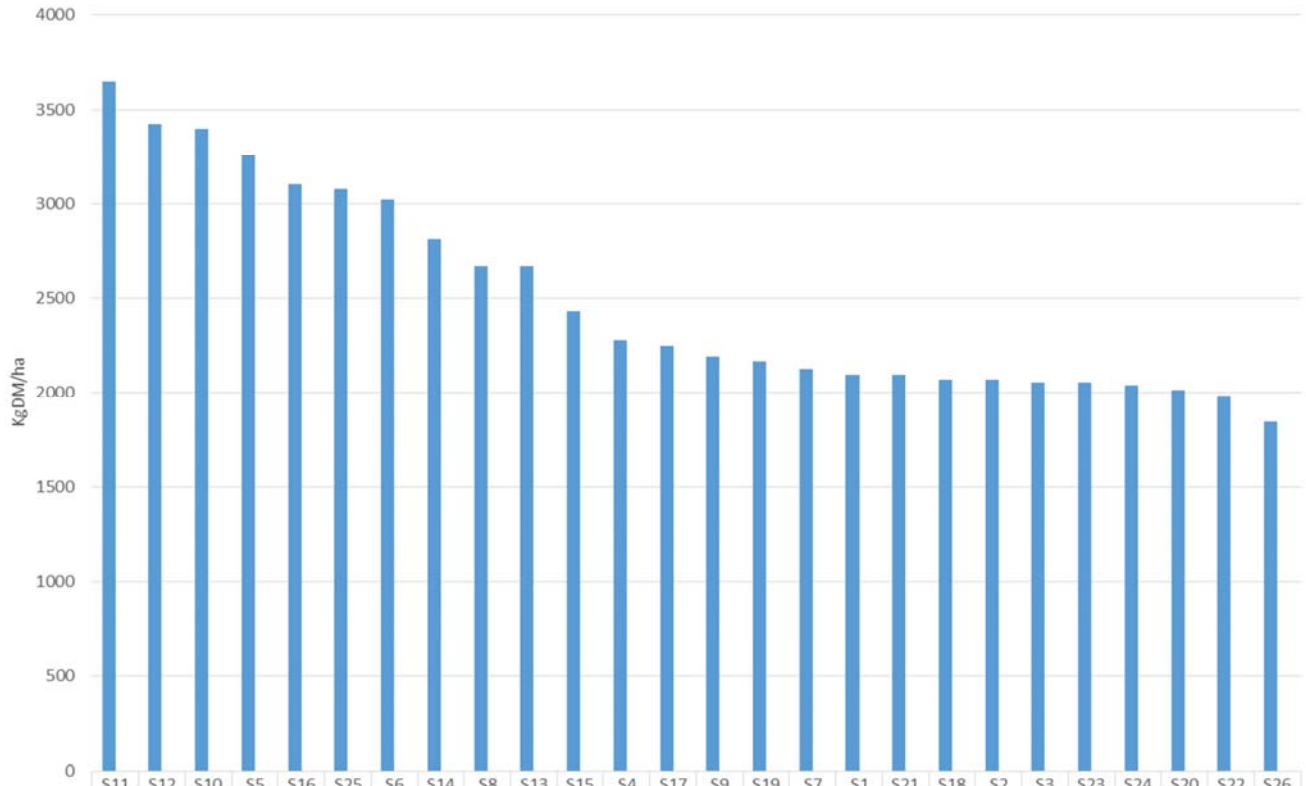

Whakapono Feed Wedge

■ KgDM/Ha	3650	3426	3398	3258	3104	3076	3020	2810	2670	2670	2432	2278	2250	2194	2166	2124	2096	2096	2068	2068	2054	2054	2040	2012	1984	1844
Growth	82	110	124	14	119	93	117	112	89	107	117	0	56	54	65	7	0	68	68	0	0	79	0	51	65	0