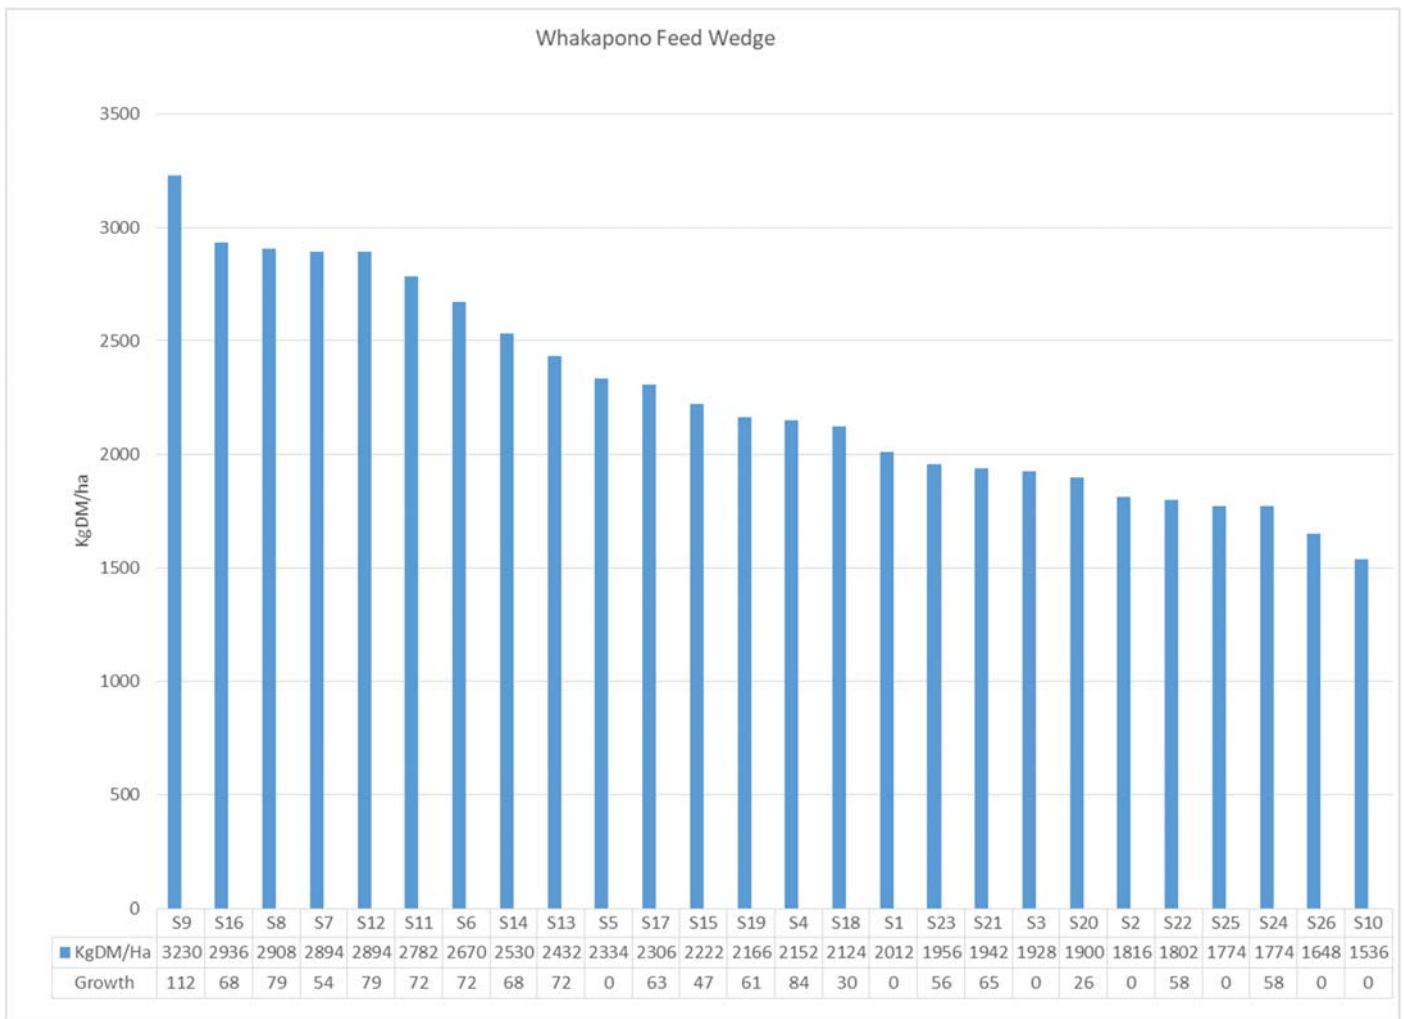

Summary

- Whakapono had an average pasture cover of 2246 KgDM/ha and Waiora had an average pasture cover of 2230 KgDM/ha.
- Growth rates on Whakapono have come back a bit at 61 KgDM/ha and holding at 71 KgDM/ha on Waiora.
- Still a few to calve. Milkers are getting PKE and grain.
- Milk production is at 2.04KgMS/cow on Whakapono and 1.94KgMS/cow on Waiora.
- 80mm of rain for this week, another wet week.
- Have split cows on Waiora into 2 herds now.

Feed Wedges – 10th October