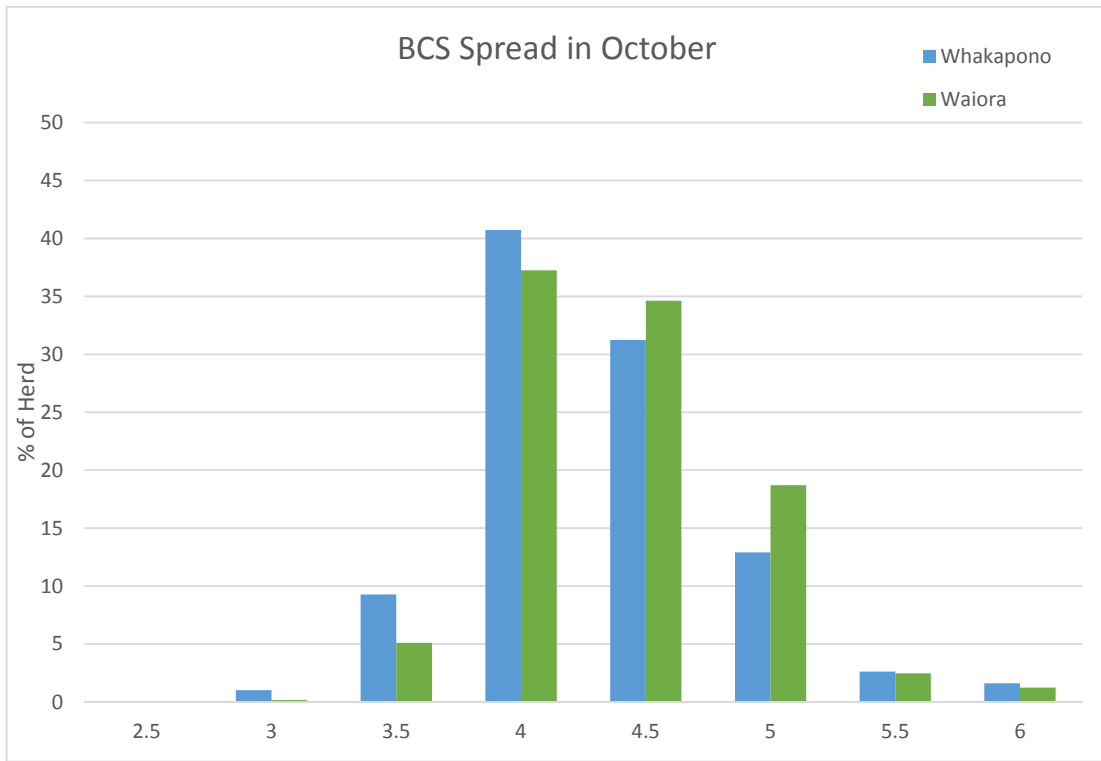

Summary

- Whakapono had an average pasture cover of 2246 KgDM/ha and Waiora had an average pasture cover of 2230 KgDM/ha.
- Growth rates on Whakapono have come back a bit at 61 KgDM/ha and holding at 71 KgDM/ha on Waiora.
- Still a few to calve. Milkers are getting PKE and grain.
- Milk production is at 2.04KgMS/cow on Whakapono and 1.94KgMS/cow on Waiora.
- 80mm of rain for this week, another wet week.
- Have split cows on Waiora into 2 herds now.

Feed Wedges – 10th October

Animal Health

	Whakapono	Waiora
No of Mastitis Cows	8	4
No of Lambe Cows	2	1
Sick Herd %	1.5	1.4

Pasture Quality for this week:

	Whakapono	Waiora
DM%	20	81
Ryegrass (%DM)	84	15
Clover (%DM)	15	8
Weeds (%DM)	1	0
Herbs (%DM)	0	0

Cow Condition:

Cows were assessed at the start of October. Average condition is 4.3 on Whakapono and 4.4 on Waiora. 10% of the herd on Whakapono was below CS 4.0 and there was 5% below CS 4.0 on Waiora.