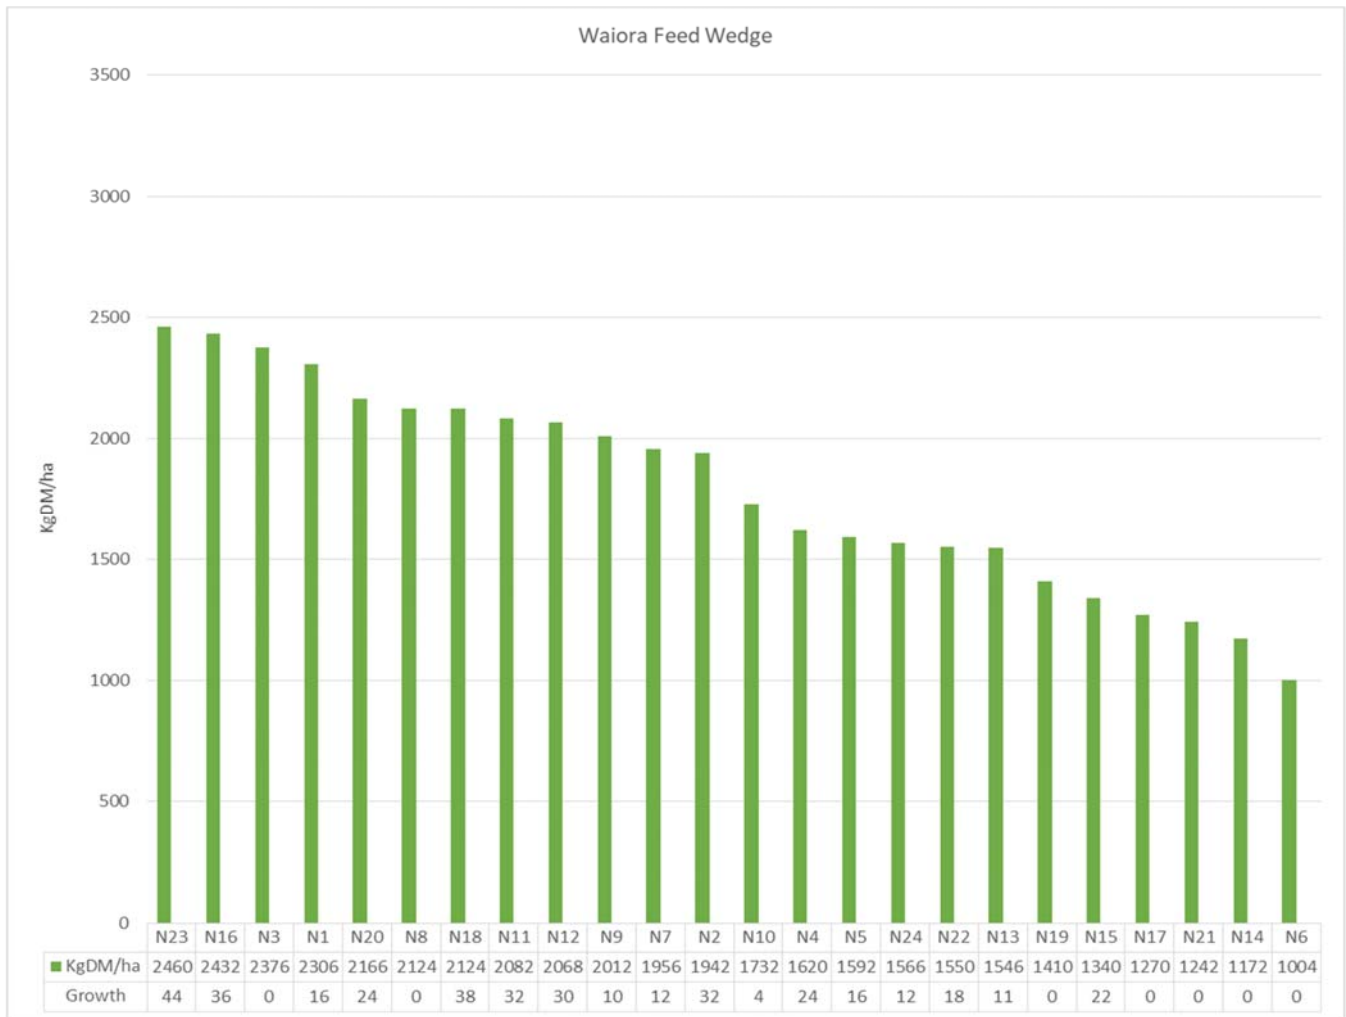

Animal Health

	Whakapono	Waiora
No of Mastitis Cows	3	0
No of Lambe Cows	3	1
Sick Herd %	1.8	1.5