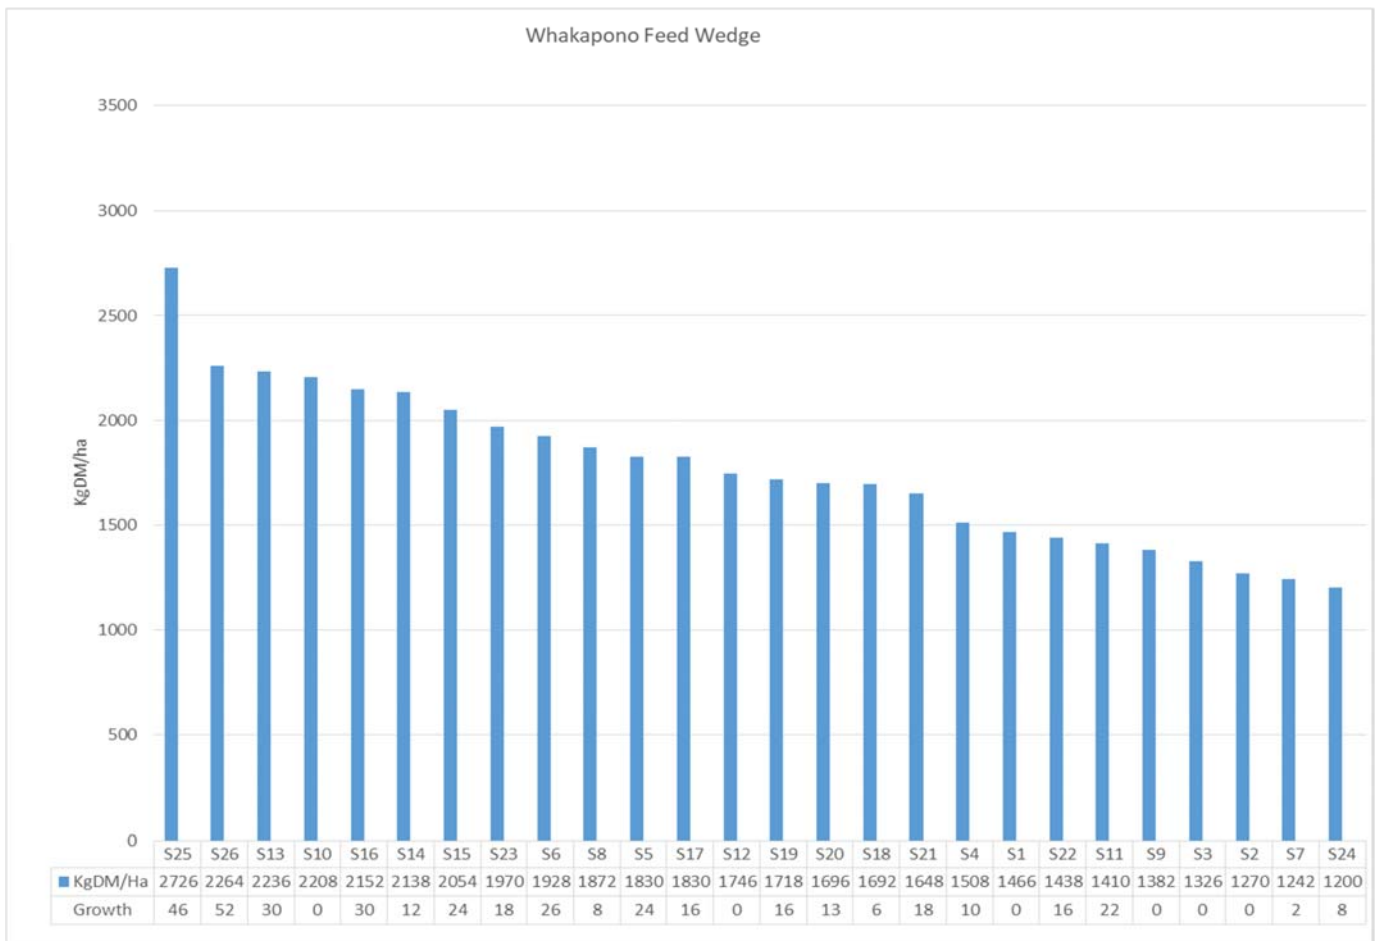

Summary

- Whakapono had an average pasture cover of 1775 KgDM/ha and Waiora had an average pasture cover of 1807 KgDM/ha.
- Growth rates on Whakapono are slightly lower at 19 KgDM/ha and at 22 KgDM/ha on Waiora.
- Still a few to calve. Springers are getting baleage, milkers are getting pit silage, PKE and grain in the shed.
- Milk production is at 1.86KgMS/cow on Whakapono and 1.80KgMS/cow on Waiora.
- Another 8mm of rainfall this week.
- Have split cows on Waiora into 2 herds now.

Feed Wedges – 11th August