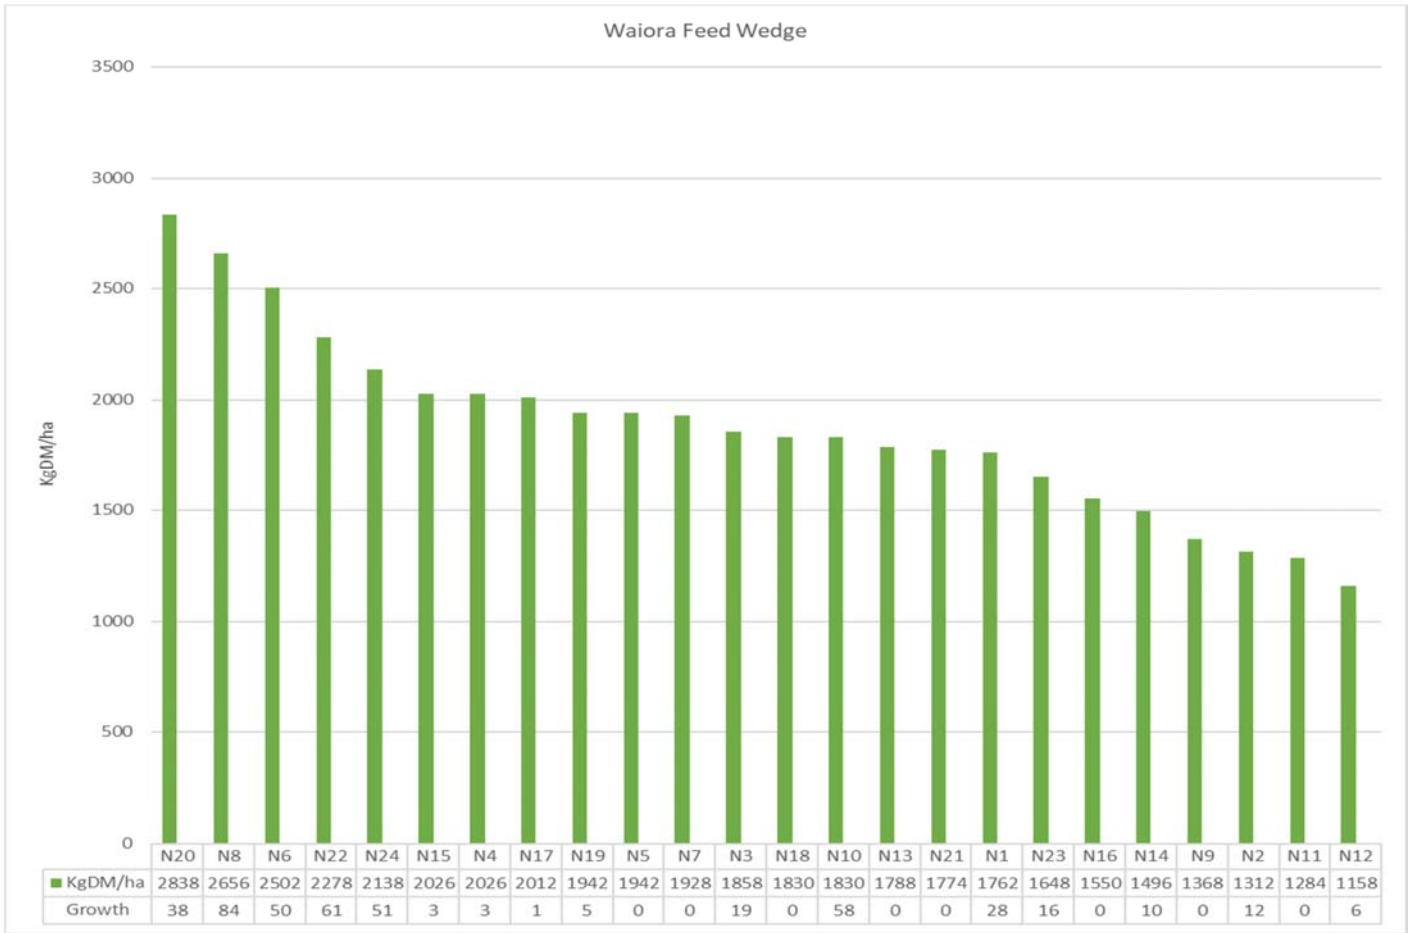

Animal Health

	Whakapono	Waiora
No of Mastitis Cows	3	7
No of Lambe Cows	0	1
Sick Herd %	7.0	4.5