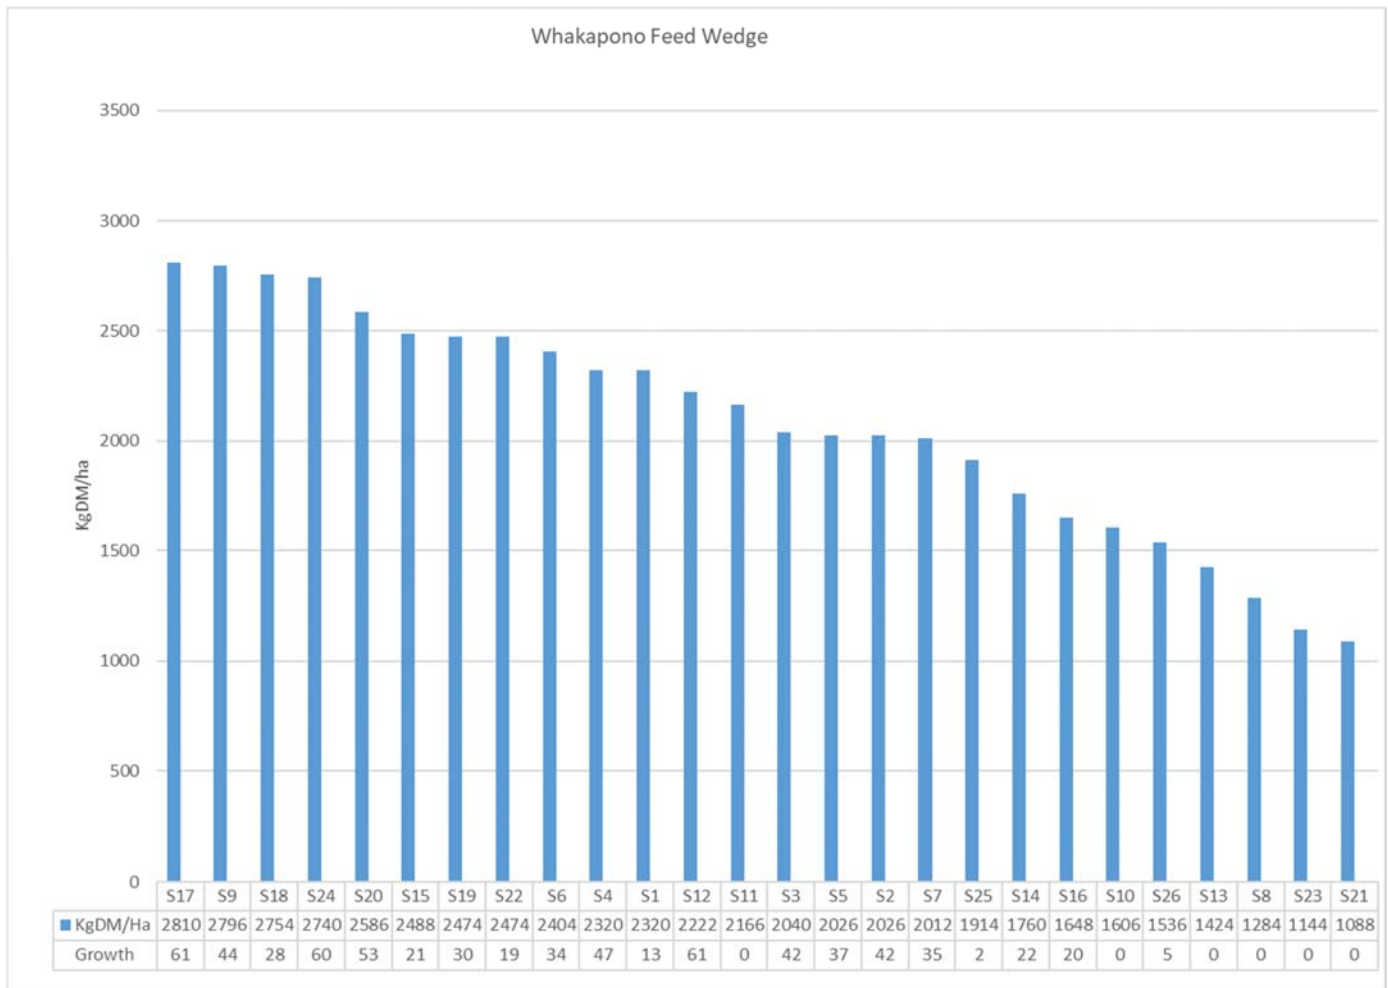

Summary

- Average pasture cover on Whakapono on the 9th August was 1927 kgDM/ha, which has increased to 2060 KgDM/ha.
- Waiora had a cover of 1799 KgDM/ha and has increased to 1884 kgDM/ha now that the Whakapono cows are now on their own farm.
- Growth rates have improved and are at 34 on Whakapono and 26 on Waiora.
- Baleage is being fed to Springers, Heifers and late calvers. 1kg of PKE is being fed in shed to the milkers.
- Late calvers have come back to the milking platform. They spent one night on Waiora, then were moved over to Whakapono to even out the grazing that occurred on Waiora with the early calvers.
- Supplement on hand for both farms at this stage is 100 bales of baleage and 140 bales of Lucerne baleage. Approximately 300 t DM of pit silage left.
- 71mm rainfall this week. Another wet week.

Feed Wedges – 16th August