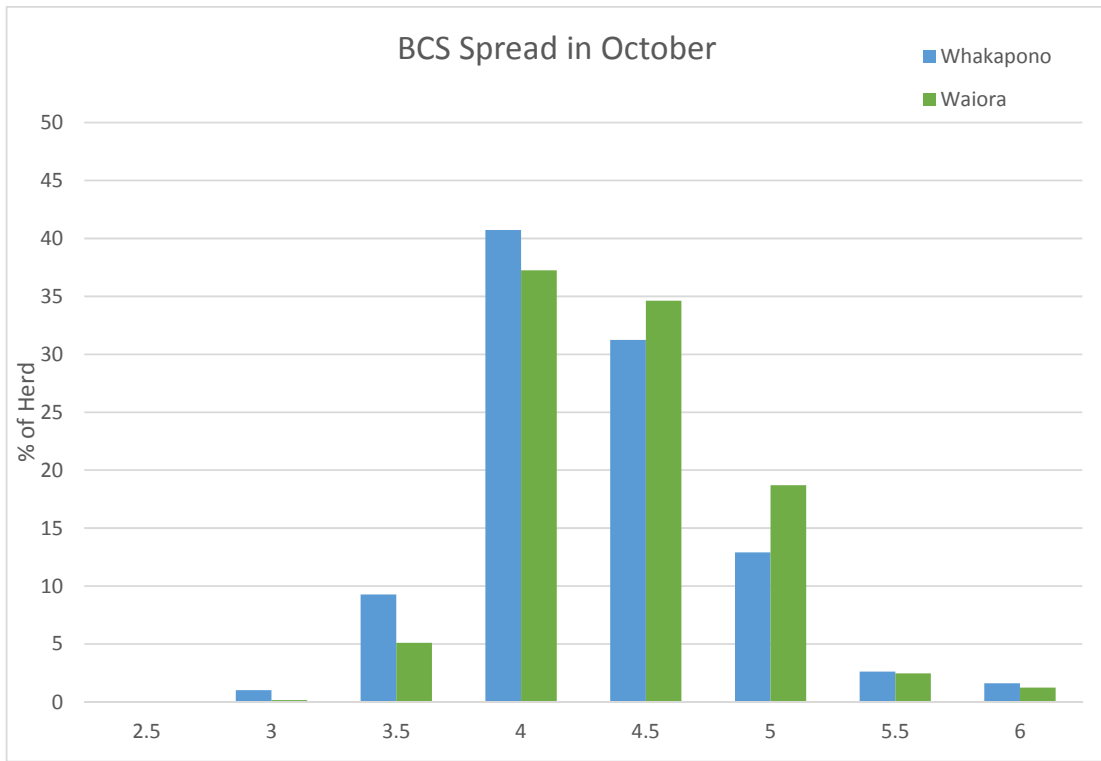

Summary

- Whakapono had an average pasture cover of 2314 KgDM/ha and Waiora had an average pasture cover of 2250 KgDM/ha.
- Growth rates on Whakapono have slightly increased to 67 KgDM/ha and dropped back a bit to 59 KgDM/ha on Waiora.
- Still a few to calve. Milkers got one day of baleage, and are also getting PKE and grain in the shed.
- Milk production is at 1.98KgMS/cow on Whakapono and 2.03KgMS/cow on Waiora.
- 6mm of rain this week, a bit drier compared to last week.

Feed Wedges – 17th October

Animal Health

	Whakapono	Waiora
No of Mastitis Cows	4	5
No of Lambe Cows	1	1
Sick Herd %	1.9	0.9

Pasture Quality for this week:

	Whakapono	Waiora
DM%	18	18
Ryegrass (%DM)	91	92
Clover (%DM)	7	6
Weeds (%DM)	1	2
Herbs (%DM)	1	1

Cow Condition:

Cows were assessed at the start of October. Average condition is 4.3 on Whakapono and 4.4 on Waiora. 10% of the herd on Whakapono was below CS 4.0 and there was 5% below CS 4.0 on Waiora.