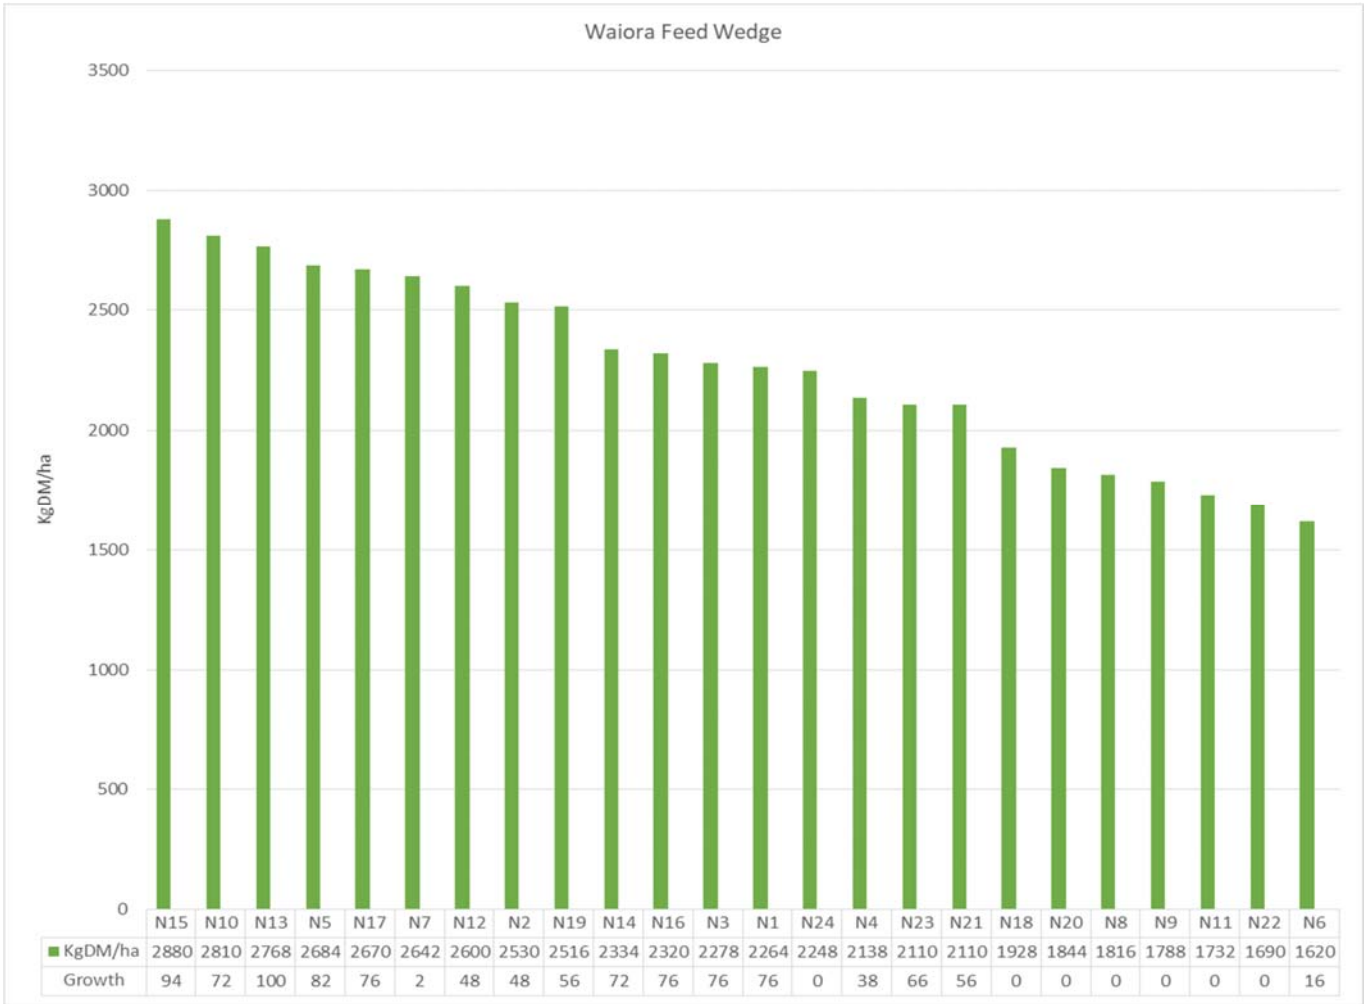

Animal Health

	Whakapono	Waiora
No of Mastitis Cows	4	5
No of Lambe Cows	1	1
Sick Herd %	1.9	0.9