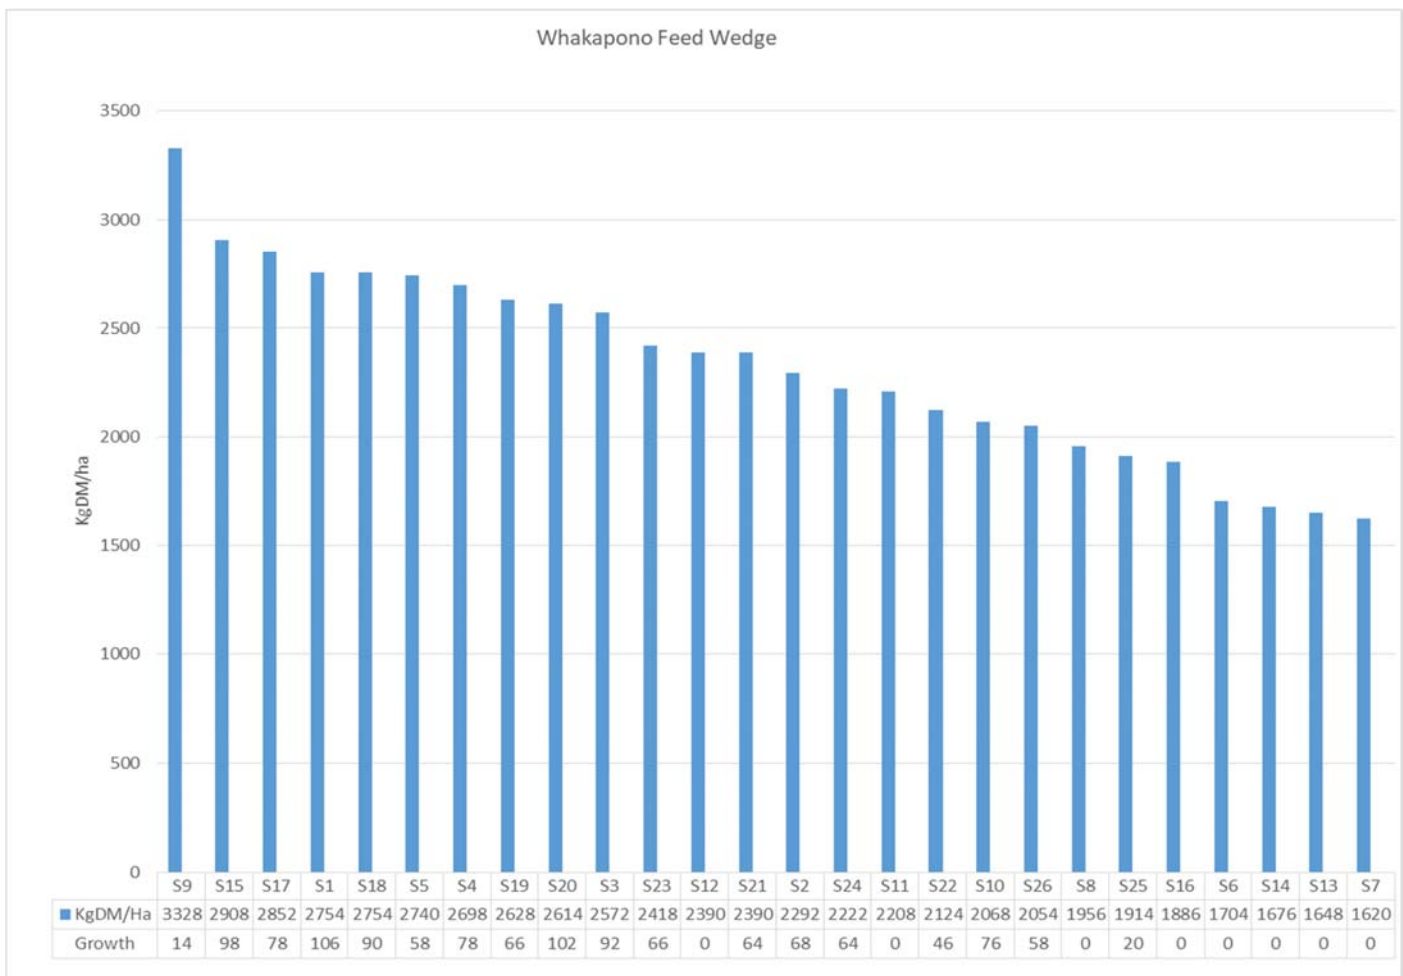

Summary

- Whakapono had an average pasture cover of 2314 KgDM/ha and Waiora had an average pasture cover of 2250 KgDM/ha.
- Growth rates on Whakapono have slightly increased to 67 KgDM/ha and dropped back a bit to 59 KgDM/ha on Waiora.
- Still a few to calve. Milkers got one day of baleage, and are also getting PKE and grain in the shed.
- Milk production is at 1.98KgMS/cow on Whakapono and 2.03KgMS/cow on Waiora.
- 6mm of rain this week, a bit drier compared to last week.

Feed Wedges – 17th October