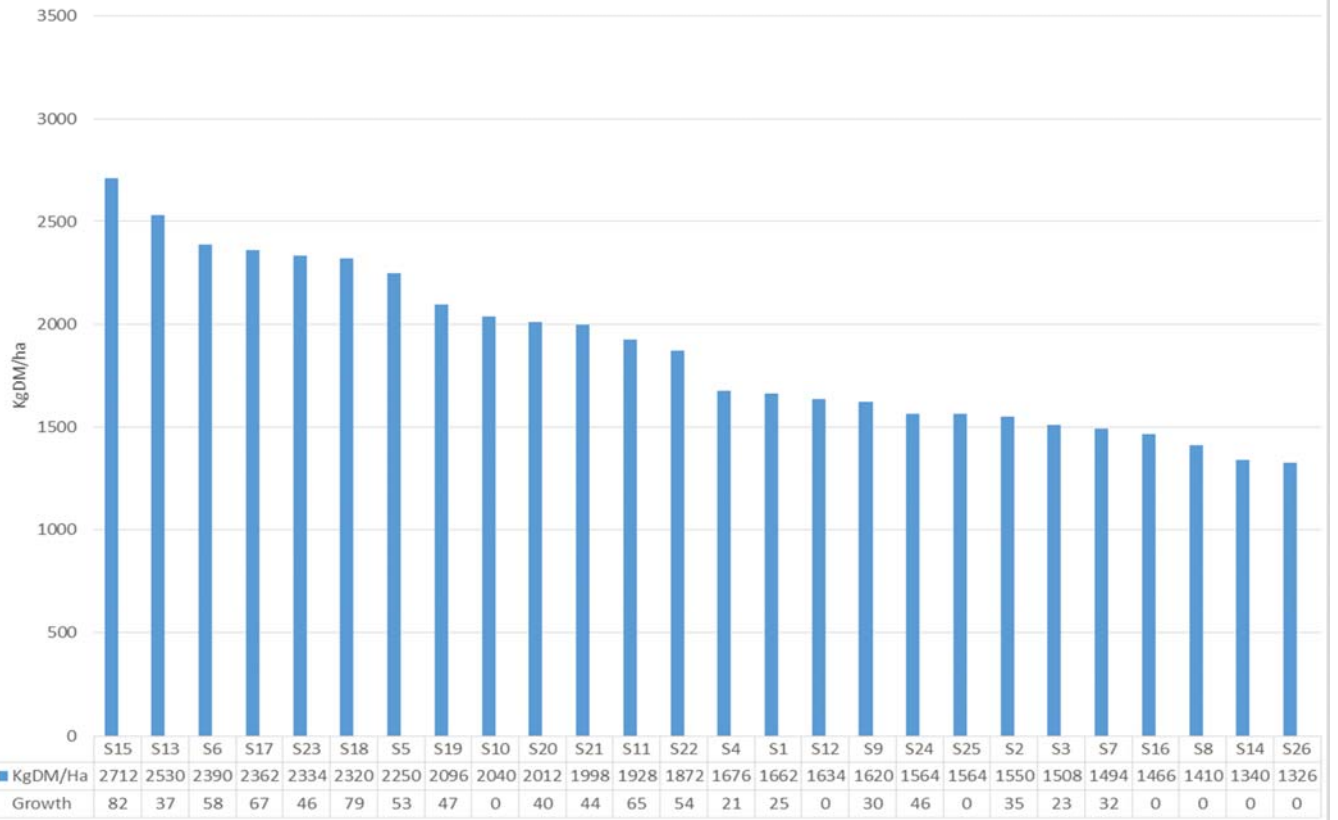

Whakapono Feed Wedge