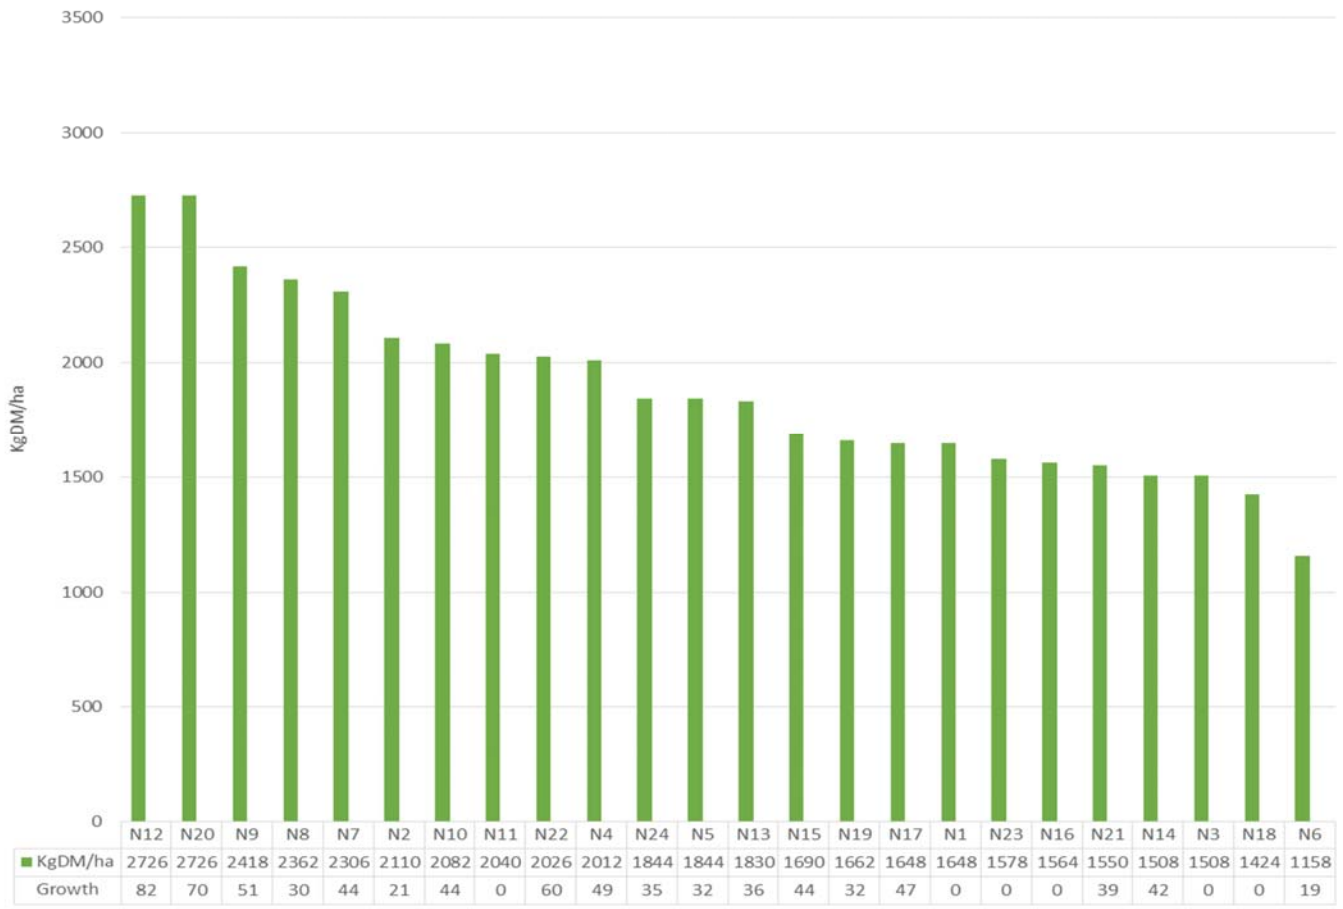

Waiora Feed Wedge

Animal Health

	Whakapono	Waiora
No of Mastitis Cows	6	2
No of Lambe Cows	0	1
Sick Herd %	2.6	0.9