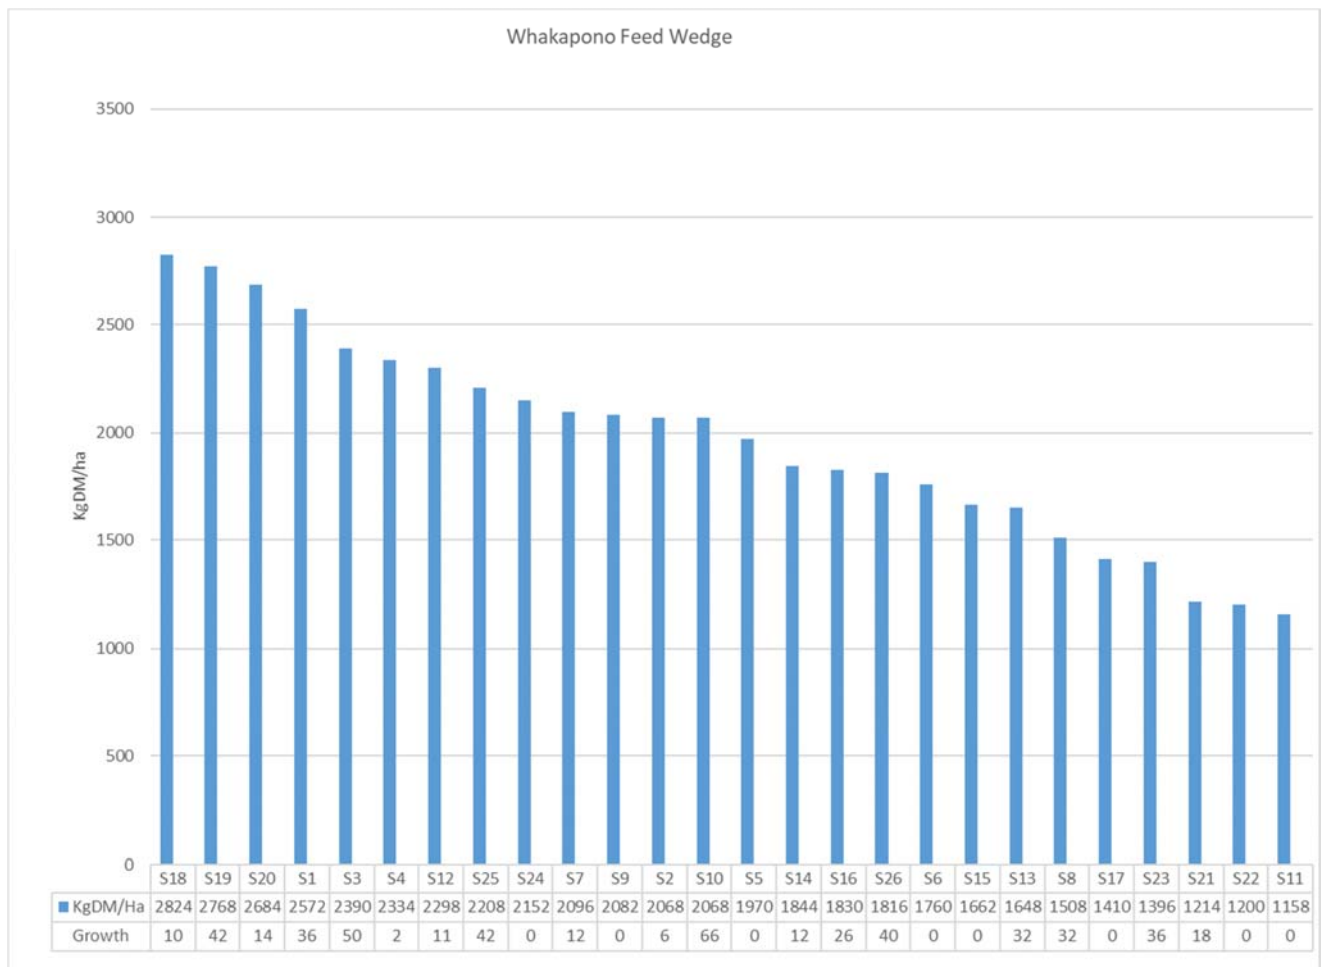

Summary

- Average pasture cover on Whakapono on the 16th August was 2060 kgDM/ha, which has slightly decreased to 1972 KgDM/ha. All the late calvers (300 cows – check) not including carry overs from both farms are grazing on Whakapono.
- Waiora had a cover of 1884 KgDM/ha and has increased to 1920 kgDM/ha.
- Growth rates have held and are at 24 on Whakapono and 27 on Waiora.
- Baleage is being fed to Springers and late calvers. 1kg of PKE is being fed in shed to the milkers. Pit silage is just starting to be fed out to milkers on both sides.
- Late calvers have come back to the milking platform. They spent one night on Waiora, then were moved over to Whakapono to even out the grazing that occurred on Waiora with the early calvers.
- 19mm rainfall this week.
- Milk production for Whakapono is at 1.53 KgMS/cow and for Waiora its 1.62 KgMS/cow.

Feed Wedges – 23rd August