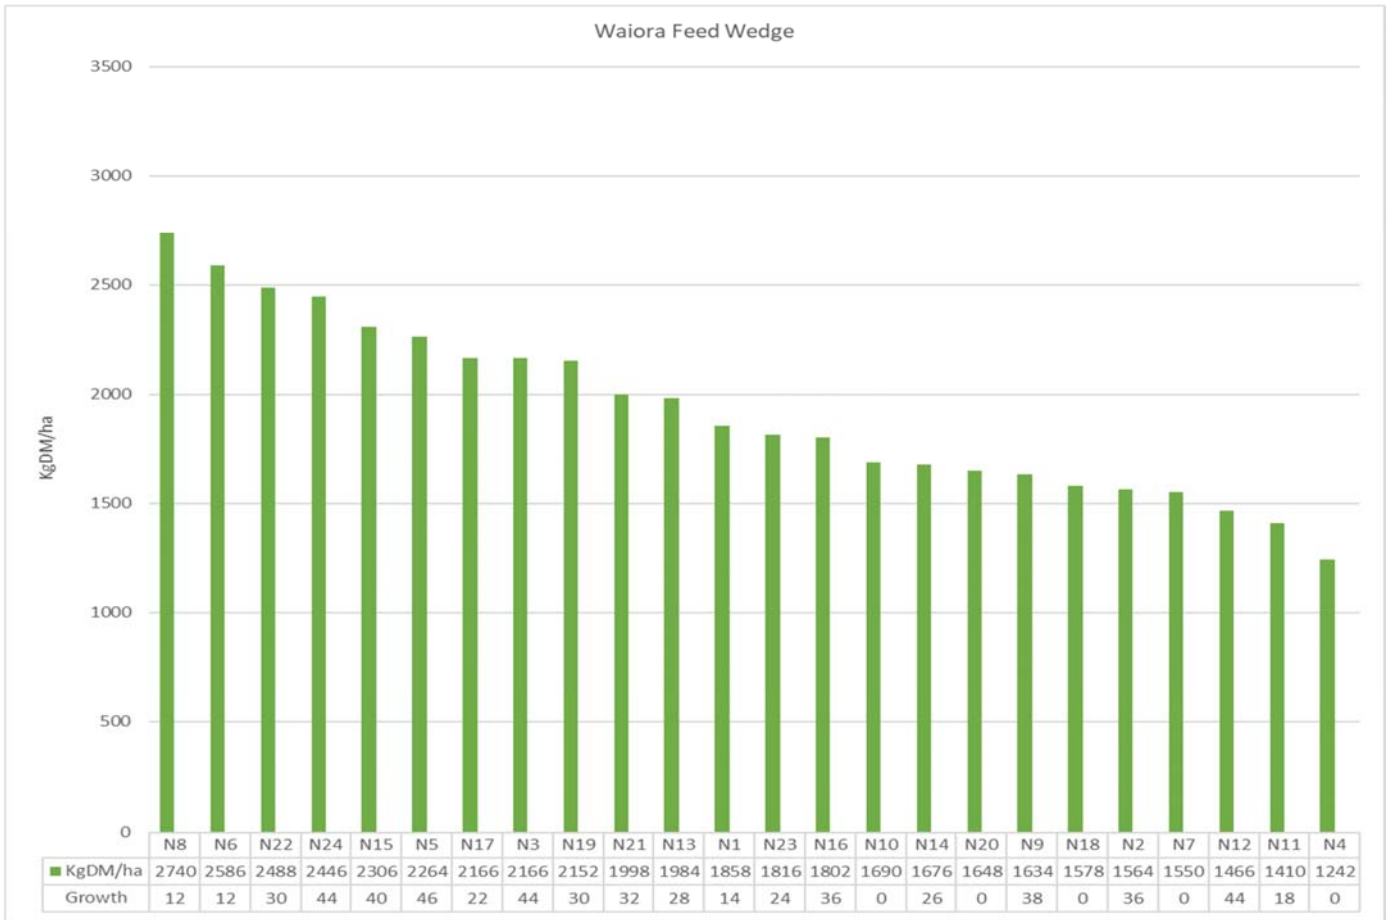

Animal Health

	Whakapono	Waiora
No of Mastitis Cows	10	6
No of Lambe Cows	0	0
Sick Herd %	6.5	2.9