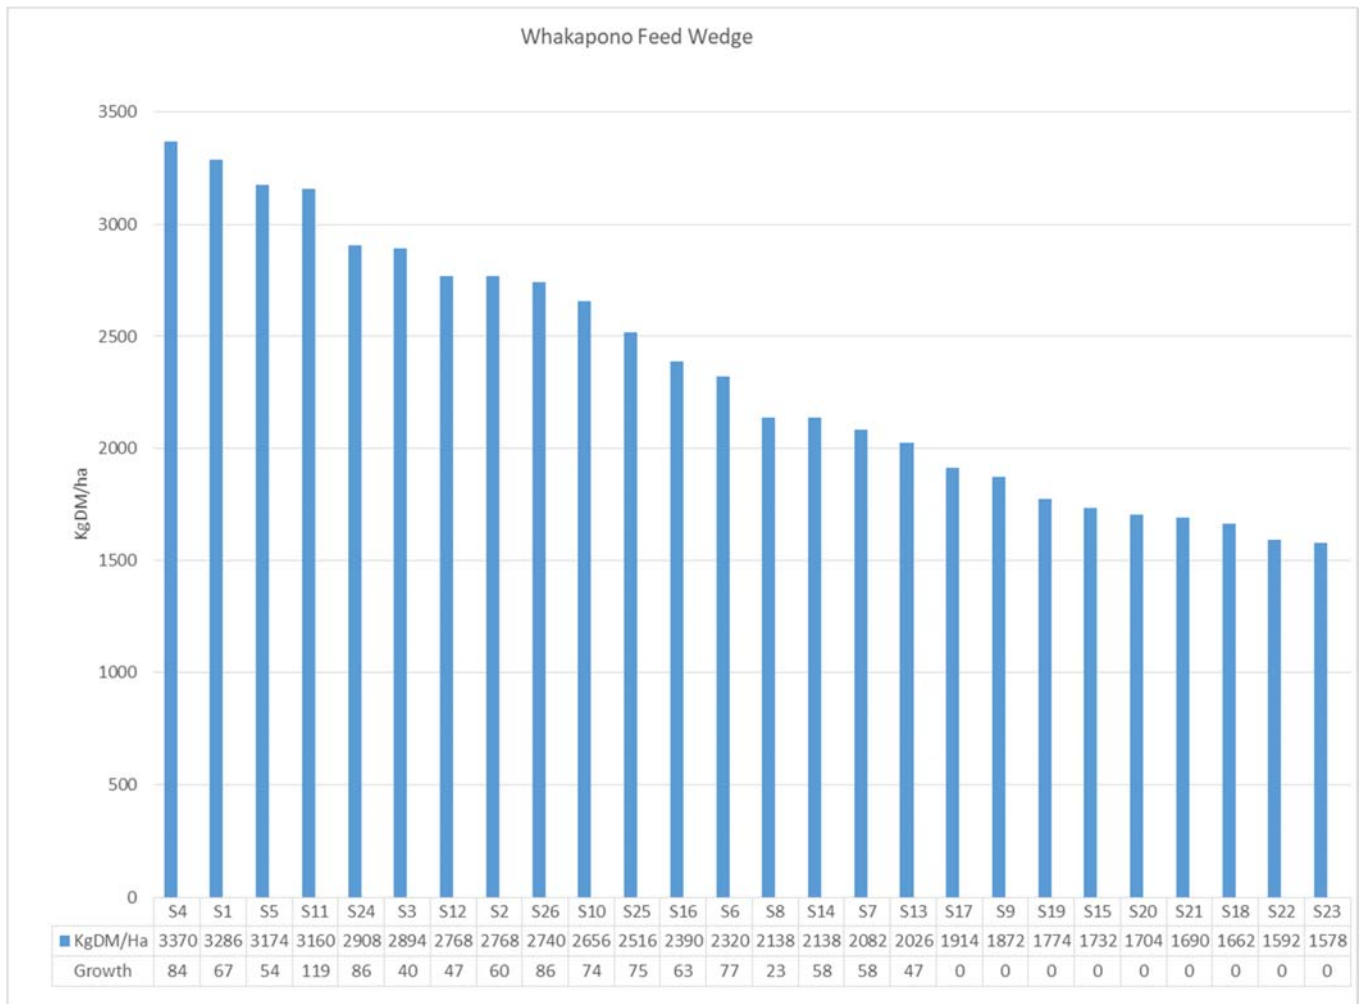

Summary

- Whakapono had an average pasture cover of 2391 KgDM/ha and Waiora had an average pasture cover of 2332 KgDM/ha.
- Growth rates on Whakapono have held at 66 KgDM/ha and dropped back a bit to 56 KgDM/ha on Waiora.
- Milkers getting PKE and grain in the shed.
- Milk production is at 1.97KgMS/cow on Whakapono and 2.00KgMS/cow on Waiora.
- No rain this week.

Feed Wedges – 25th October