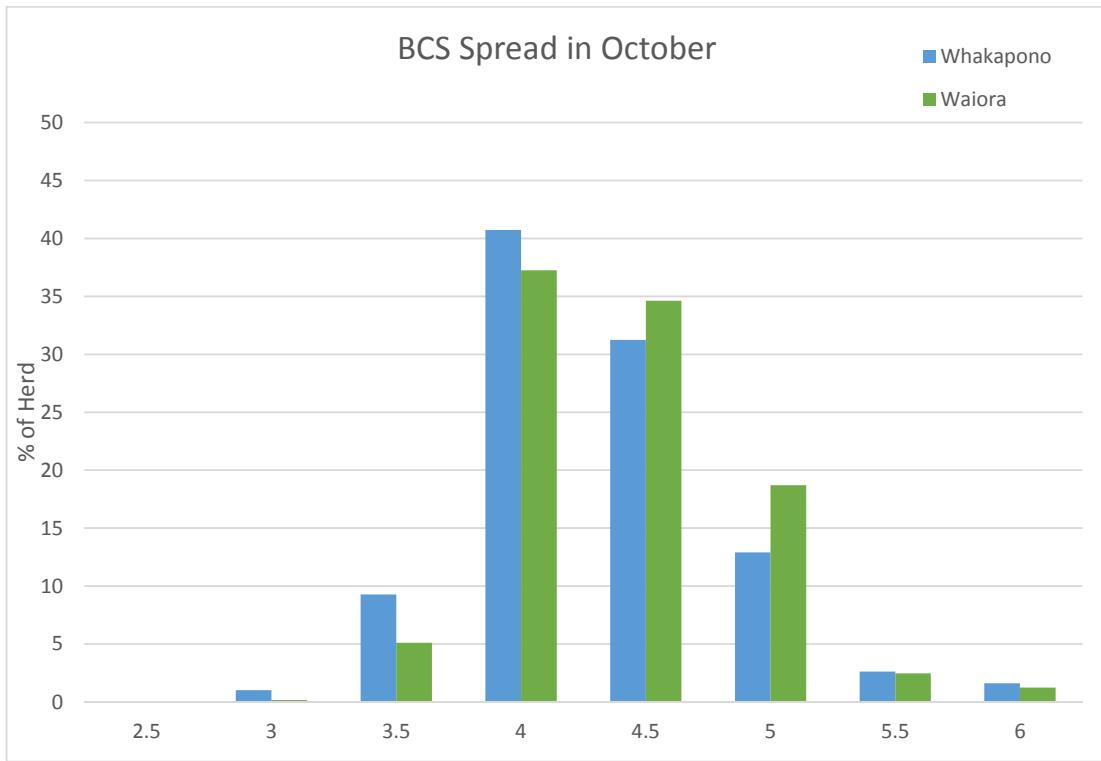

## Summary

- Whakapono had an average pasture cover of 2391 KgDM/ha and Waiora had an average pasture cover of 2332 KgDM/ha.
- Growth rates on Whakapono have held at 66 KgDM/ha and dropped back a bit to 56 KgDM/ha on Waiora.
- Milkers getting PKE and grain in the shed.
- Milk production is at 1.97KgMS/cow on Whakapono and 2.00KgMS/cow on Waiora.
- No rain this week.

## Feed Wedges – 25<sup>th</sup> October

**Animal Health**

	<b>Whakapono</b>	<b>Waiora</b>
No of Mastitis Cows	3	3
No of Lambe Cows	2	3
Sick Herd %	1.9	0.9

**Pasture Quality for this week:**

	<b>Whakapono</b>	<b>Waiora</b>
DM%	19	18
Ryegrass (%DM)	83	87
Clover (%DM)	15	13
Weeds (%DM)	0	0
Herbs (%DM)	2	0

**Cow Condition:**

Cows were assessed at the start of October. Average condition is 4.3 on Whakapono and 4.4 on Waiora. 10% of the herd on Whakapono was below CS 4.0 and there was 5% below CS 4.0 on Waiora.