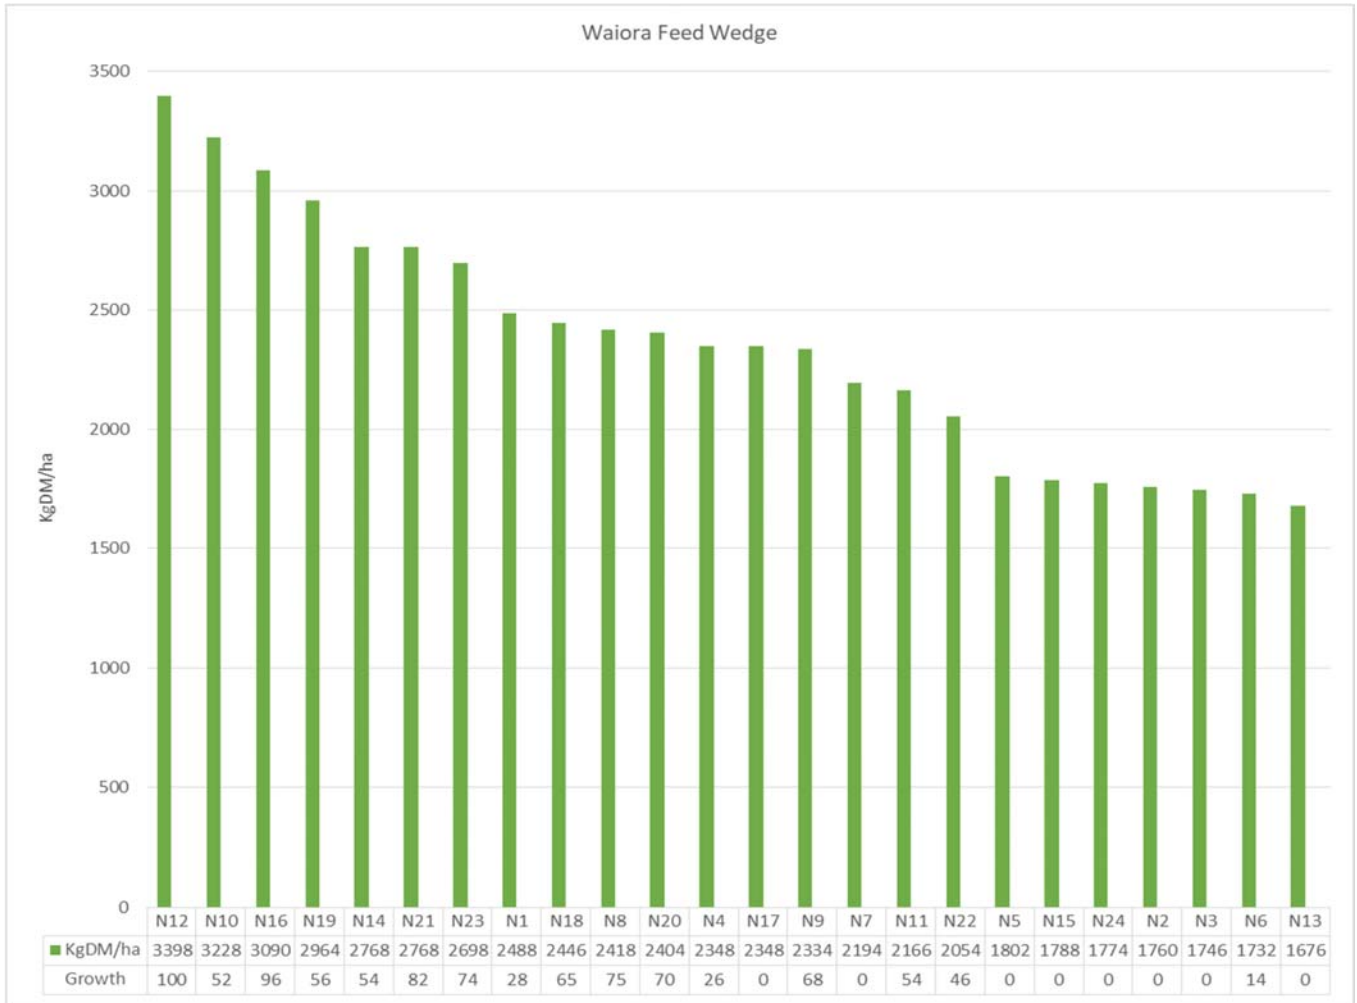

Animal Health

	Whakapono	Waiora
No of Mastitis Cows	3	3
No of Lambe Cows	2	3
Sick Herd %	1.9	0.9