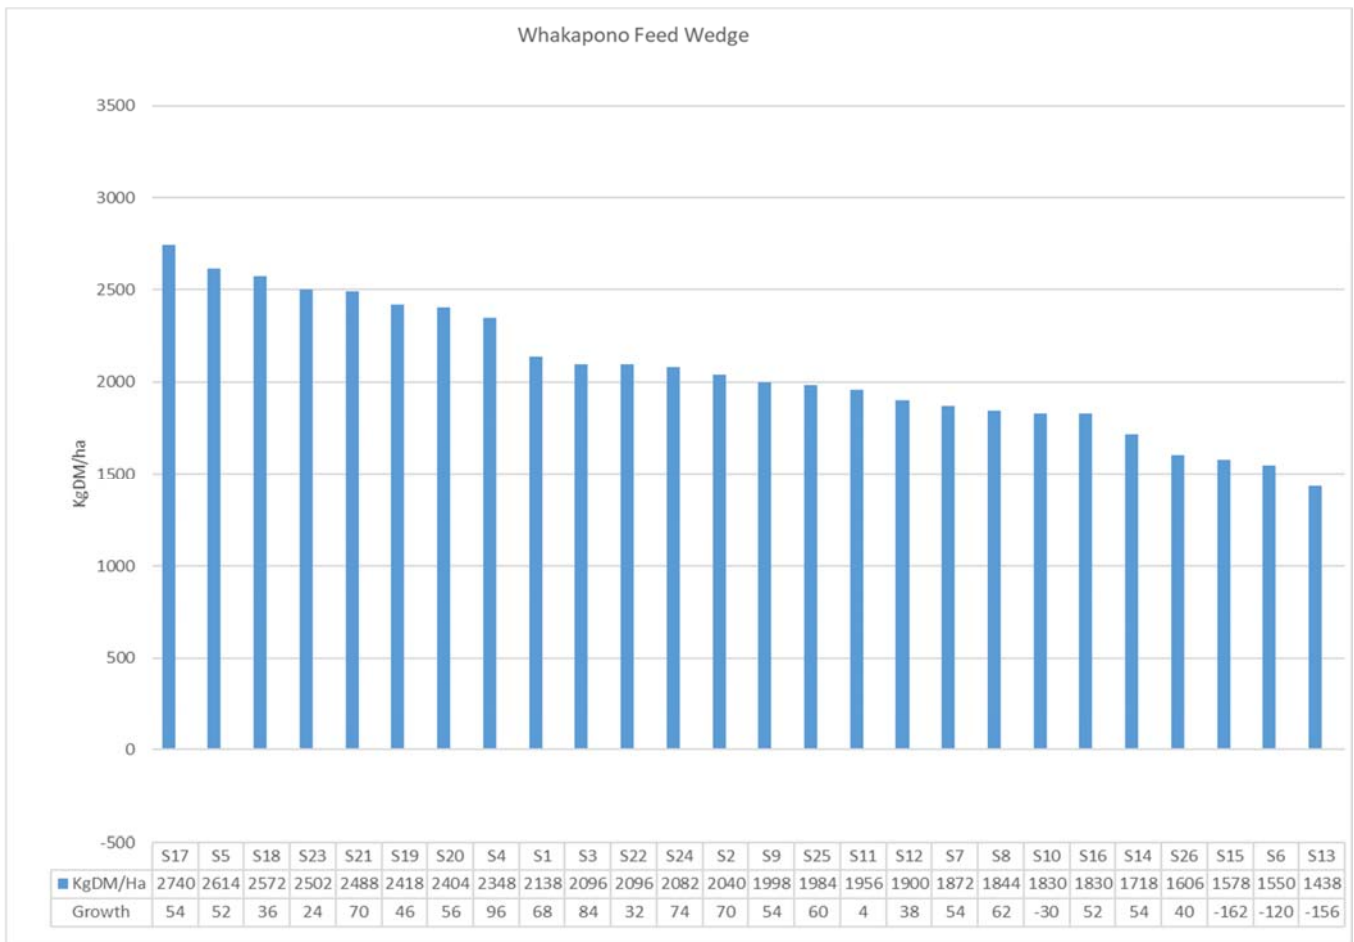

Summary

- Whakapono had an average pasture cover of 2042 KgDM/ha and Waiora had an average pasture cover of 2020 KgDM/ha.
- Growth rates on Whakapono are holding at 54 KgDM/ha and at 41 KgDM/ha on Waiora.
- Still a few to calve. Springers stopped getting baleage at the end of this week. Milkers are now getting baleage, PKE and grain.
- Milk production is at 1.91KgMS/cow on Whakapono and 1.97KgMS/cow on Waiora.
- Another 14mm of rainfall this week.
- Have split cows on Waiora into 2 herds now.

Feed Wedges – 26th September