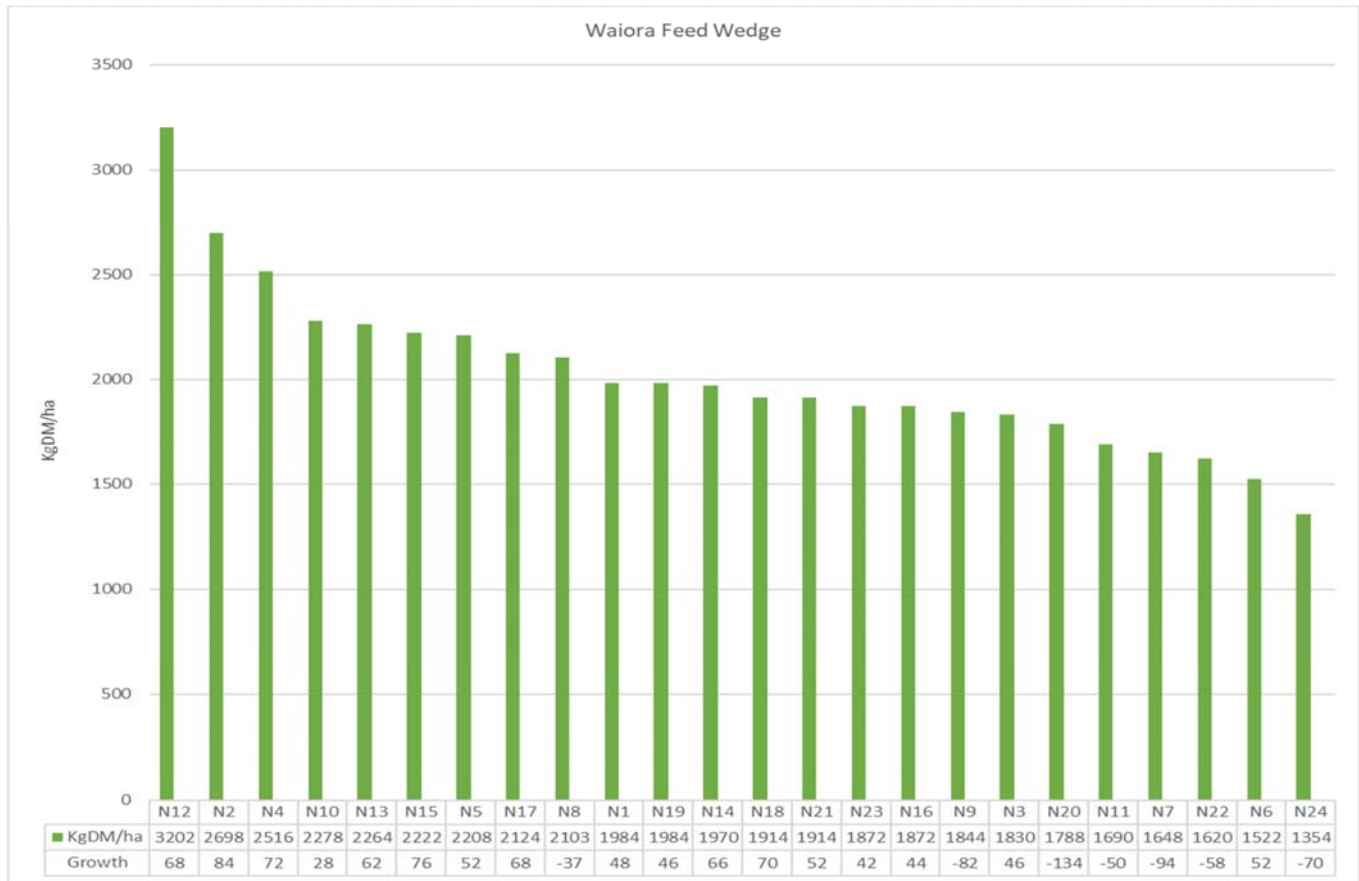

Animal Health

	Whakapono	Waiora
No of Mastitis Cows	1	6
No of Lambe Cows	1	1
Sick Herd %	1.7	1.2

Pasture Quality for this week: