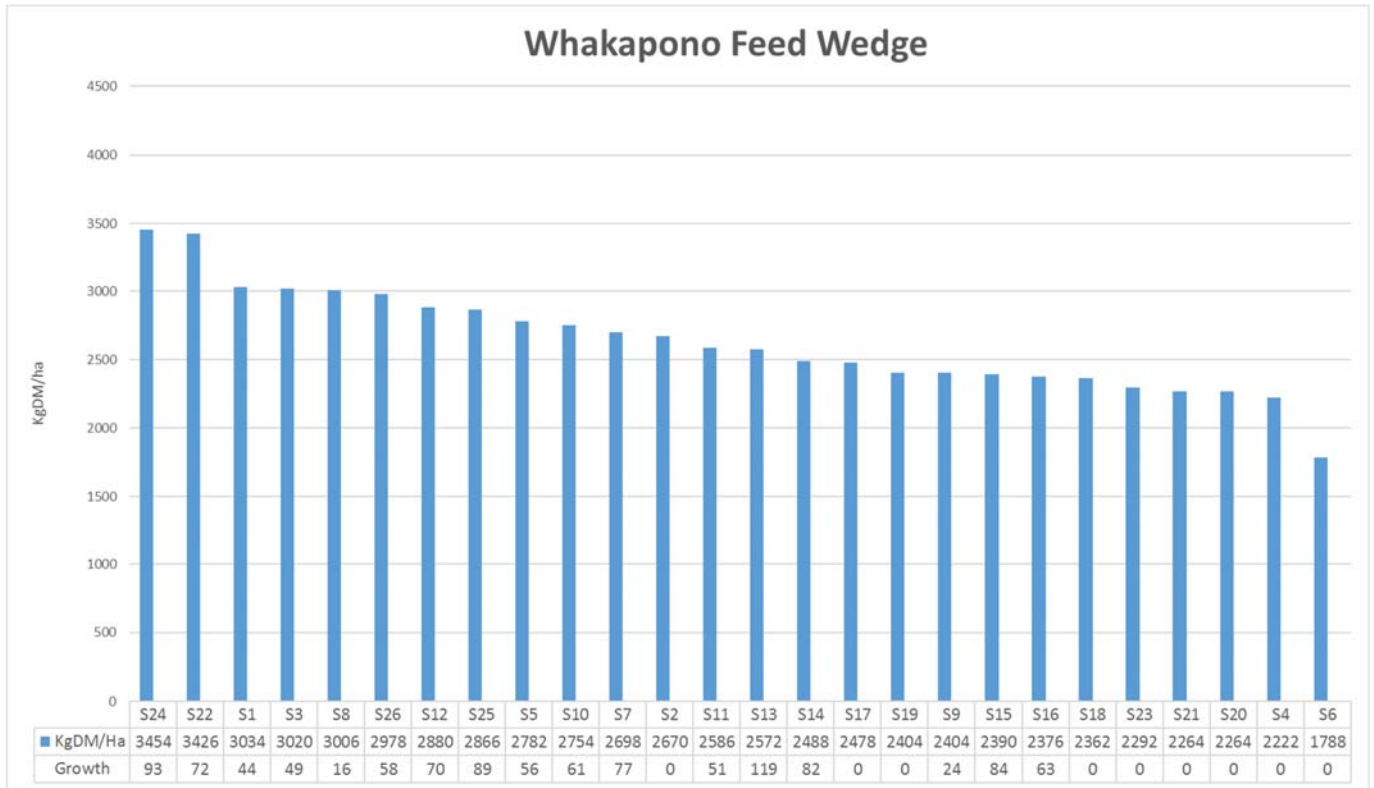

Feed Wedges – 28th Nov

Animal Health

	Whakapono	Waiora
No of Mastitis Cows	0	0
No of Lamé Cows	1	6
Sick Herd %	1.1	1.8