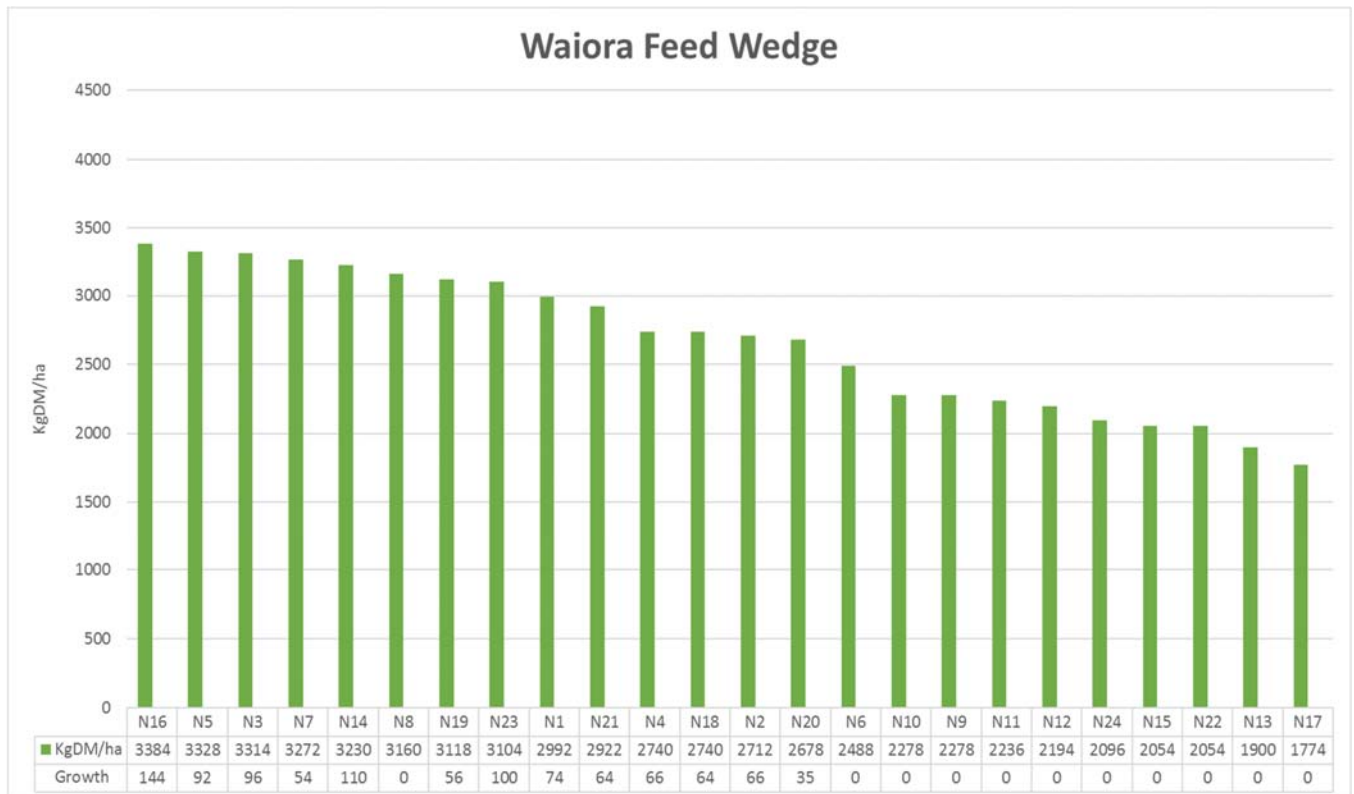

Feed Wedges – 28th Nov

Animal Health

	Whakapono	Waiora
No of Mastitis Cows	0	0
No of Lamé Cows	1	6
Sick Herd %	1.1	1.8