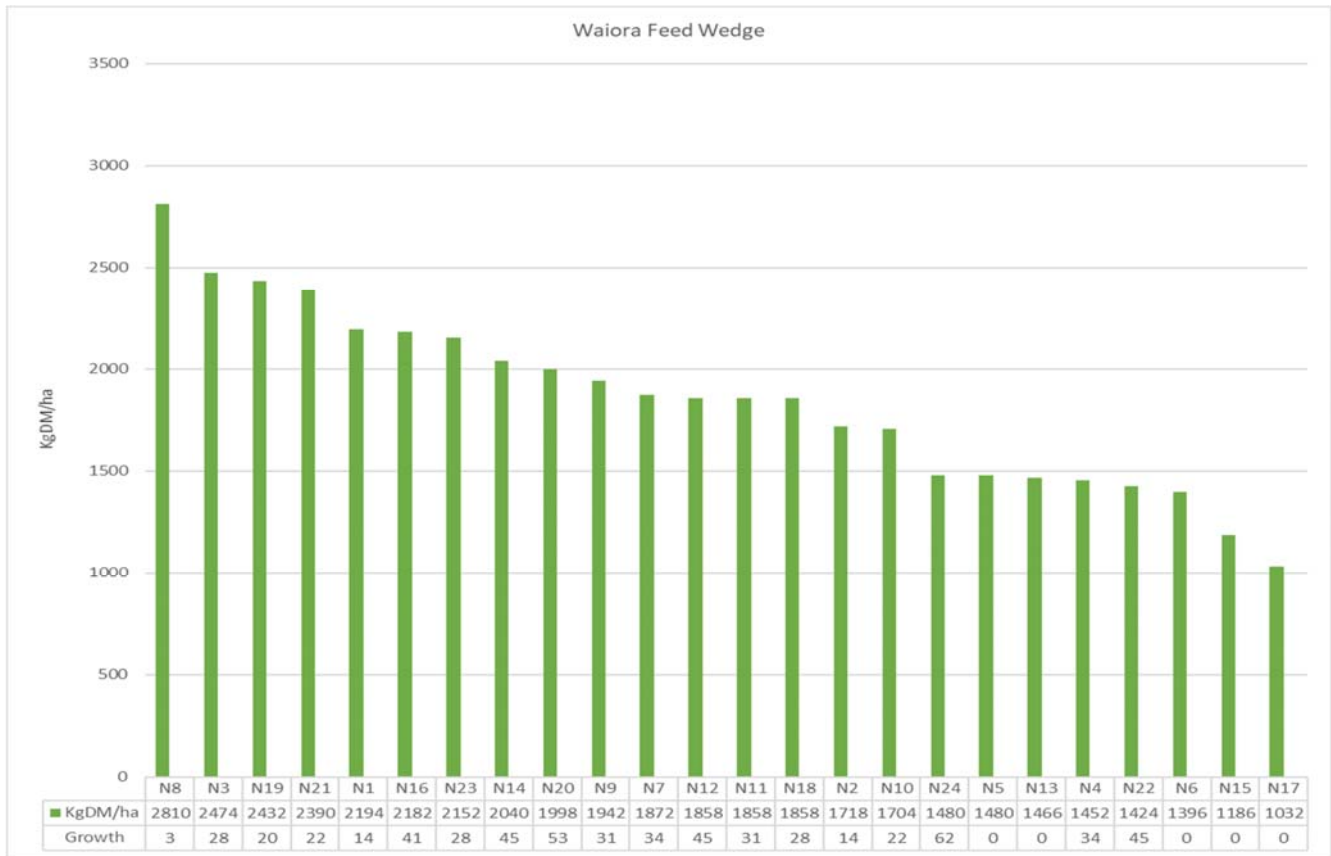

Animal Health

	Whakapono	Waiora
No of Mastitis Cows	3	6
No of Lambe Cows	0	1
Sick Herd %	2.6	2.1

Pasture Quality for this week:

	Whakapono	Waiora
DM%	23	23
Ryegrass (%DM)	94	97