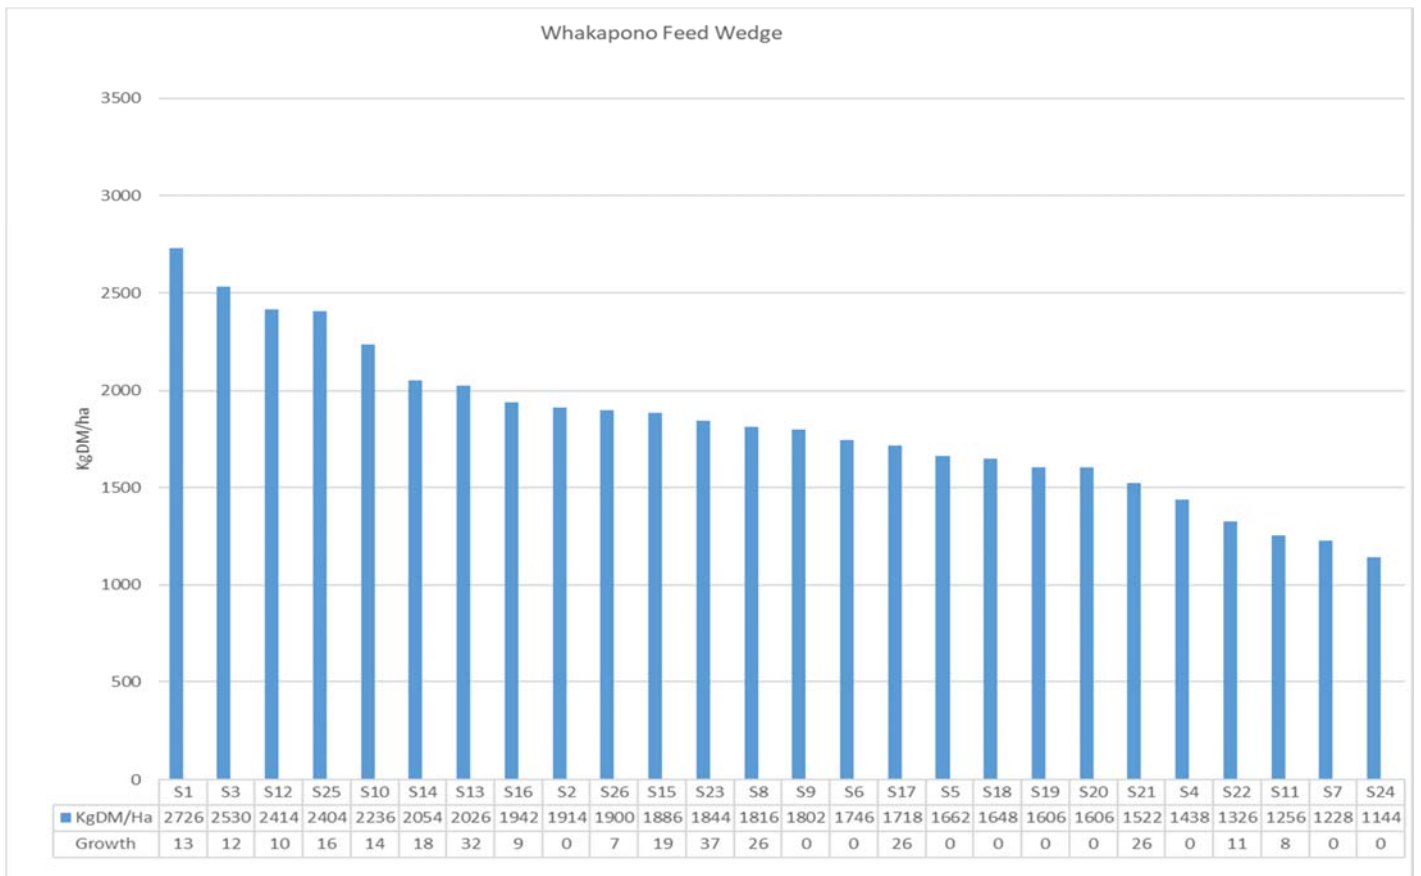

Summary

- Whakapono had an average pasture cover of 1858 KgDM/ha and Waiora had an average pasture cover of 1846 KgDM/ha.
- Growth rates on Whakapono are slightly lower at 17 KgDM/ha and at 32 KgDM/ha on Waiora.
- Downer cows have quietened down on Waiora which is good to see.
- Springers are getting baleage, milkers are getting pit silage and PKE and grain in the shed.
- Milk production is at 1.83KgMS/cow on Whakapono and 1.76KgMS/cow on Waiora.
- Another 20mm of rainfall this week.

Feed Wedges – 4th August