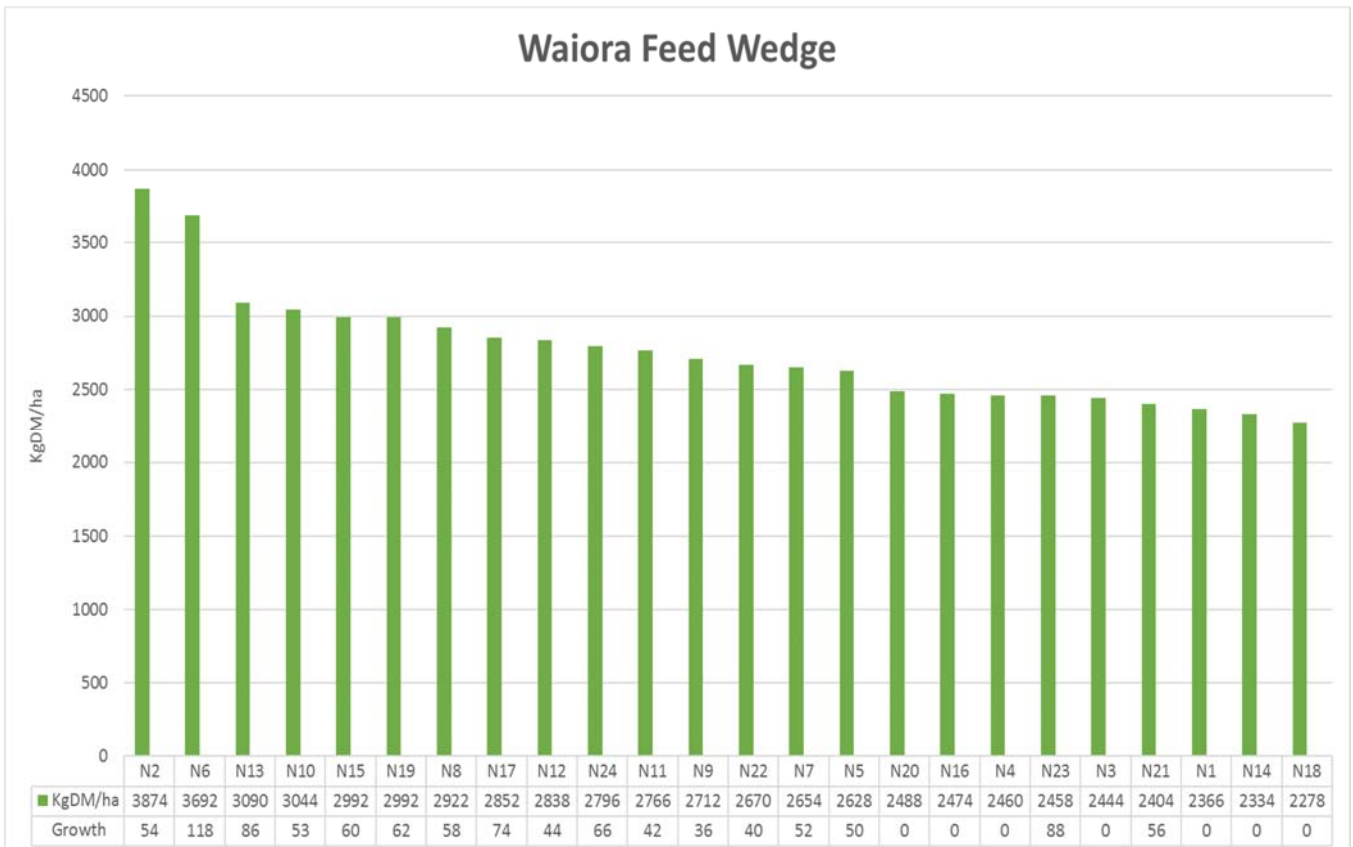

Feed Wedges – 5th Dec

Animal Health

	Whakapono	Waiora
No of Mastitis Cows	0	0
No of Lamé Cows	1	2
Sick Herd %	1.2	0.5