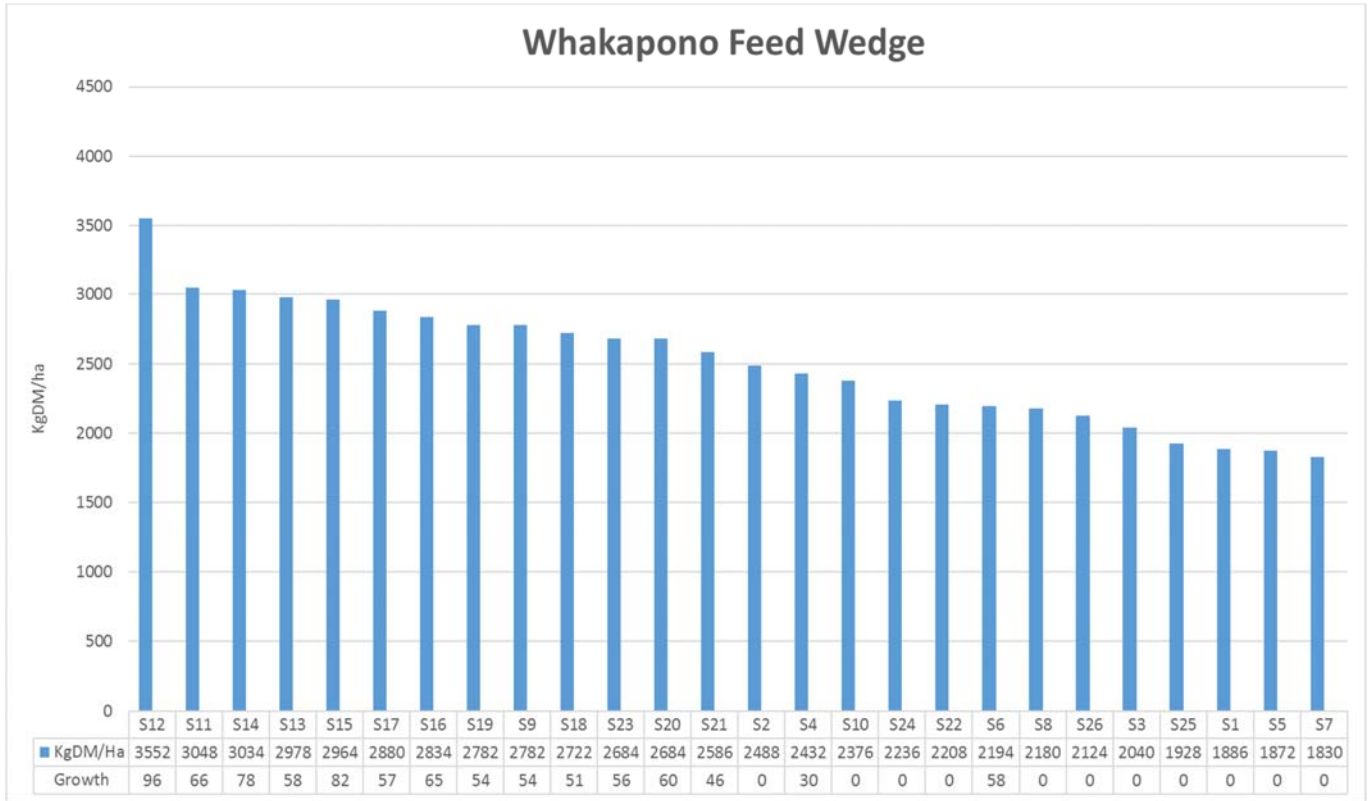

Feed Wedges – 5th Dec

Animal Health

	Whakapono	Waiora
No of Mastitis Cows	0	0
No of Lamé Cows	1	2
Sick Herd %	1.2	0.5