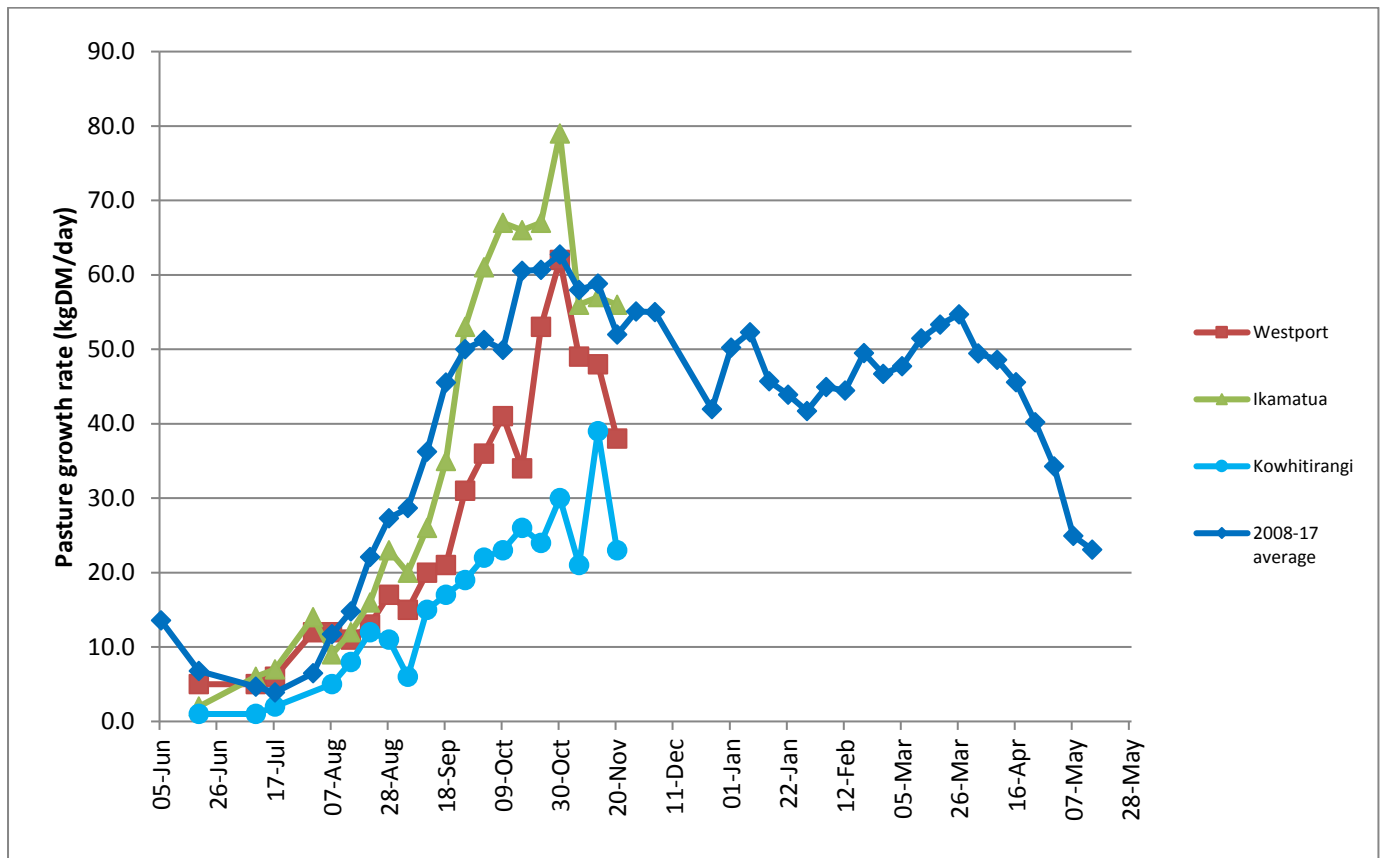

Weekly Pasture Growth Rates