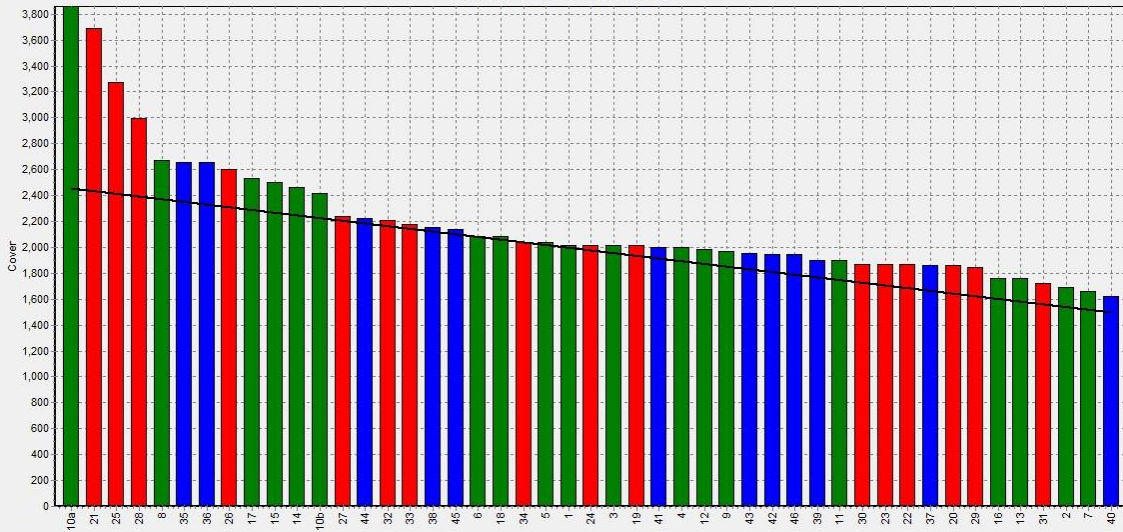

Farm Summary

	Westport	Ikamatua	Kowhitirangi
Average cover (kg DM/ha)	2169	2055	1853
APC (24 November)	2130	2024	1854
Rotation length (days)	19	25	26
Stocking rate	2.9	2.7	2.4
Percentage in milk	100	100	100
Milksolids kg/cow	1.96	2.07	1.71
Milksolids kg/ha	5.6	5.7	3.8
MS/cow (season to date)	142	189	105
MS/ha (season to date)	415	508	251
N (kg/ha) year to date	72	87	60
Current N application rate kg N/ha	15	None	None
	30 Oct	31 Oct	1 Nov
DM%	13.5	16.2	15.6
Pasture ME	11.8	12.6	12.1
Pasture NDF	6.4	10.6	11.2
Pasture CP	26.9	26.8	21.0
Target Intake (kg DM/cow/d)	18	20	18
Supplement (kg/cow/day)	2	5	0
Soil temperature (°C)	19	18.5	19.8
Growth Rate (kg DM/day)	38	56	23
Rainfall	0	0	0
Conditions for farmwalk	Very hot; farm getting very dry	Hot; very dry; irrigation going flat out	How, dry; everyone needs rain but none in sight
Comments			

NB: pasture quality data are for 1 sample collected from each farm

Weekly Pasture Growth Rates

Weekly Soil Temperature

Westport

Farm Name:- ADRIAN & CHERYL GALLAGHER
 Date Read :- 27/11/2017
 Average Cover :- 2169 Kg DM/Ha
 Average Growth :- 38 Kg DM/Ha/Day