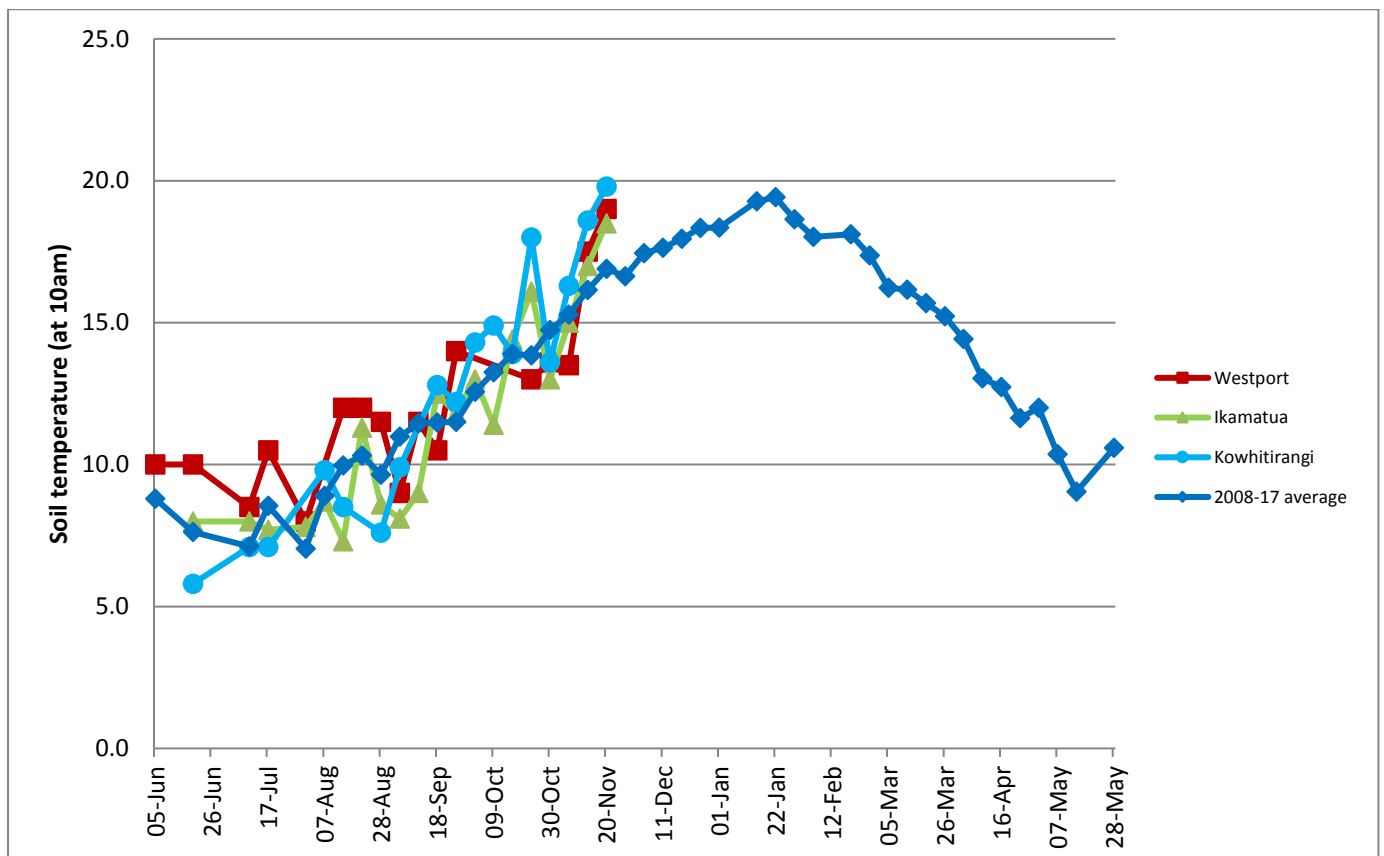

Weekly Soil Temperature