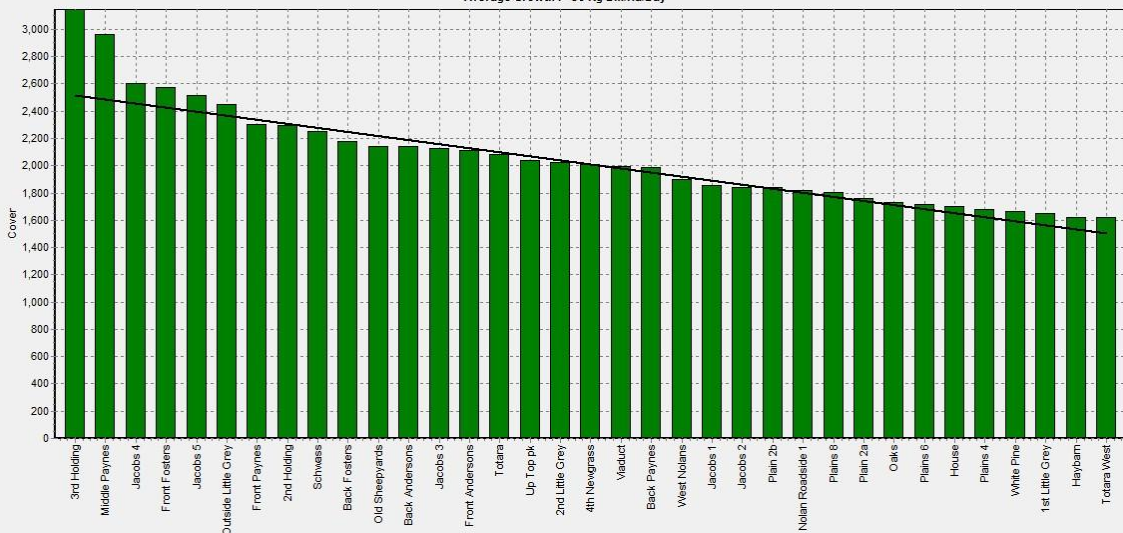

Ikamatua

Farm Name:- ANDREW_NIKI_MIRFIN
Date Read :- 28/11/2017
Average Cover :- 2055 Kg DM/Ha
Average Growth :- 56 Kg DM/Ha/Day