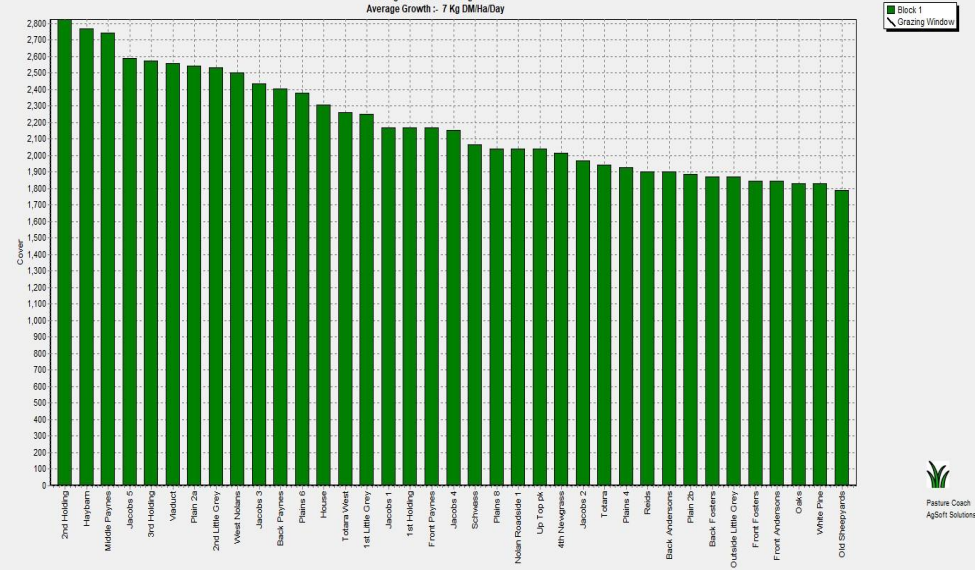

Westport

Ikamatua

Greymouth