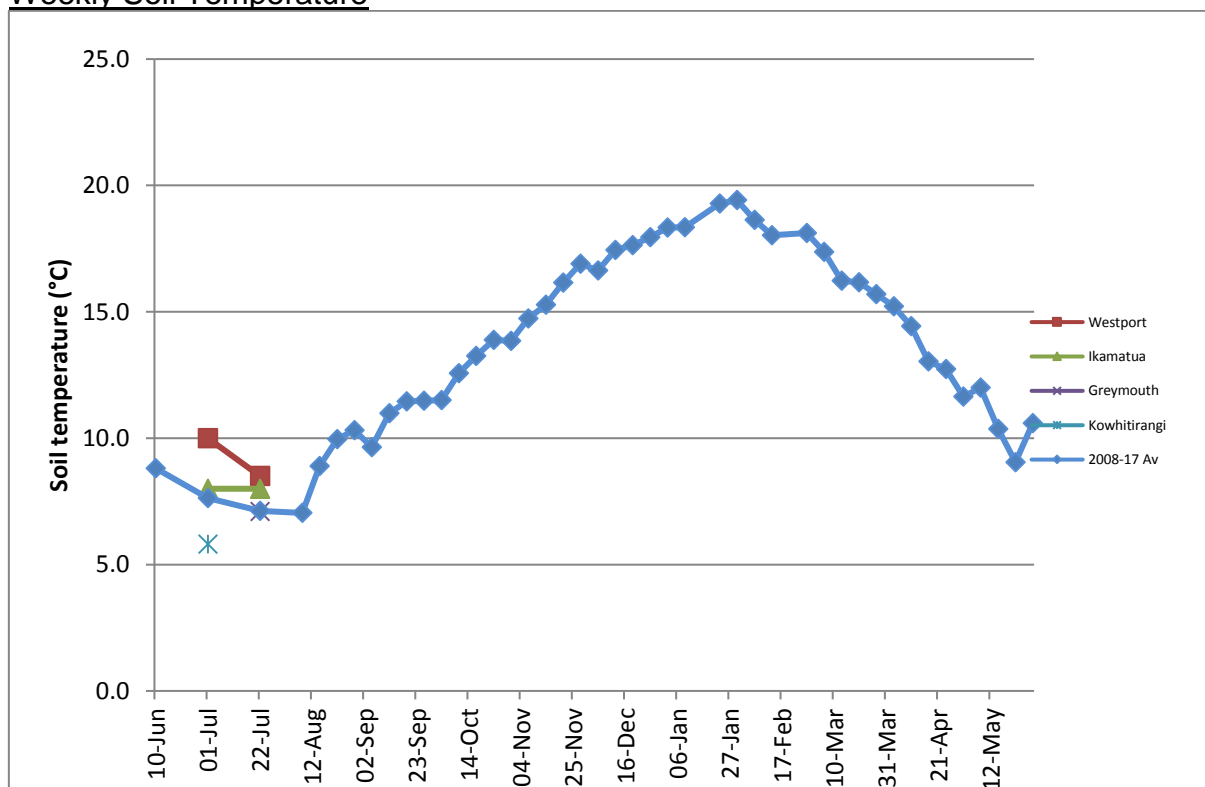

Weekly Soil Temperature