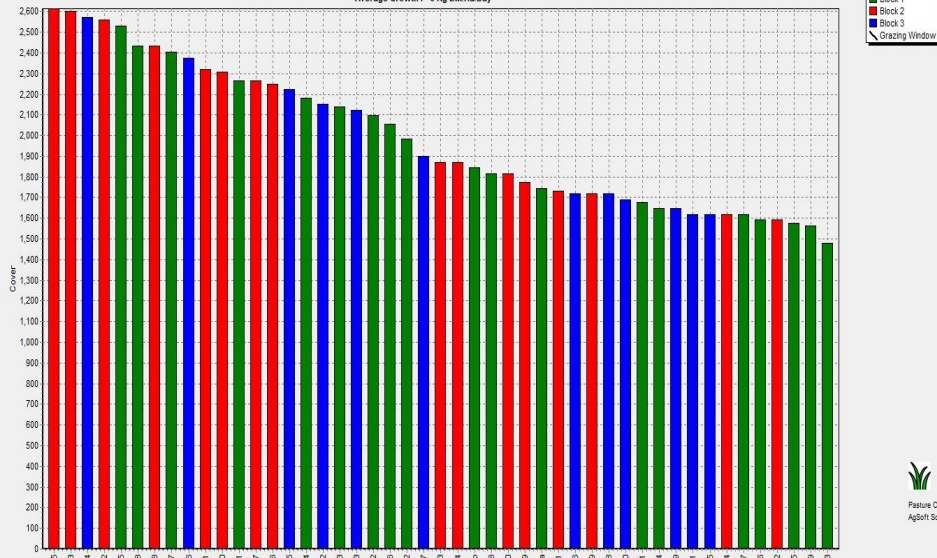

Westport

Ikamatua

Greymouth