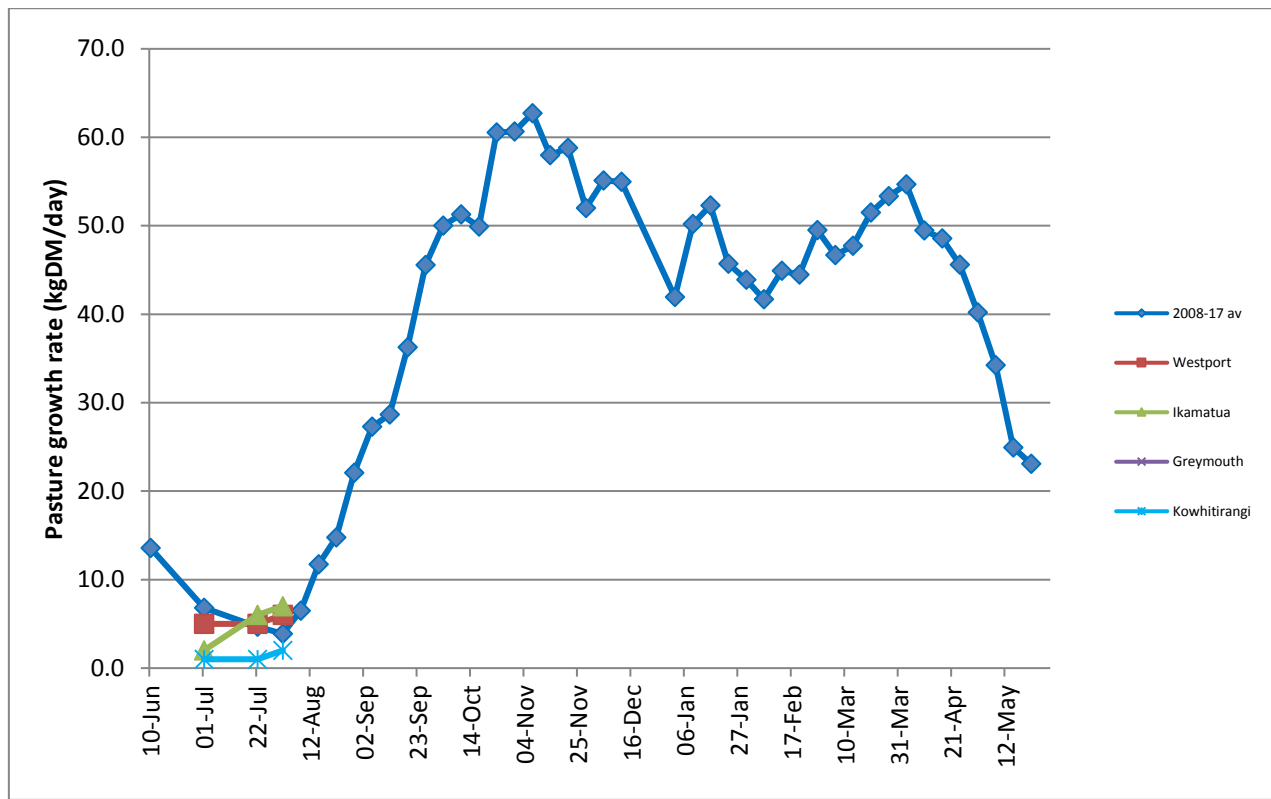

NB: pasture quality data are for 1 sample collected from each farm

Weekly Pasture Growth Rates