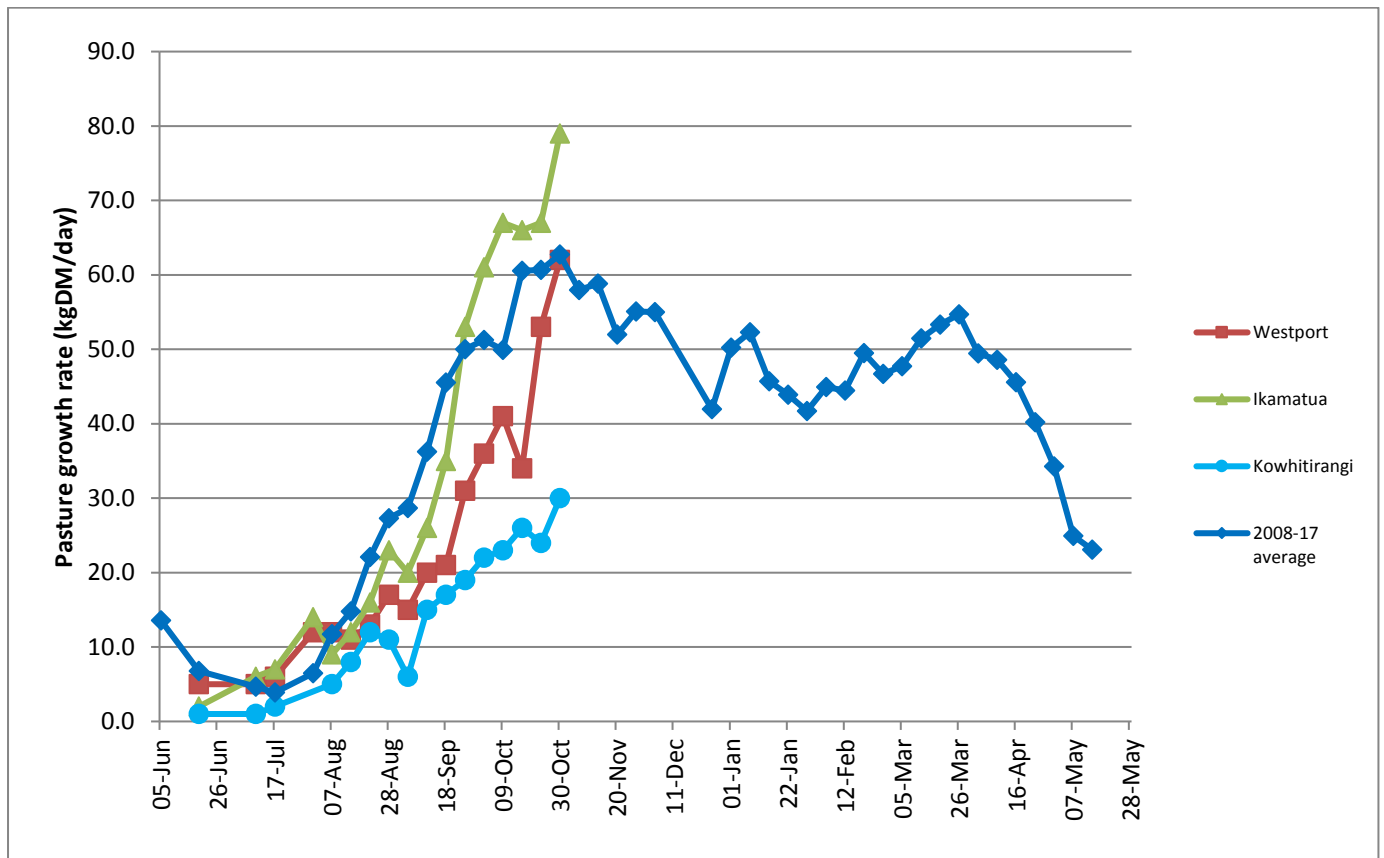

Weekly Pasture Growth Rates