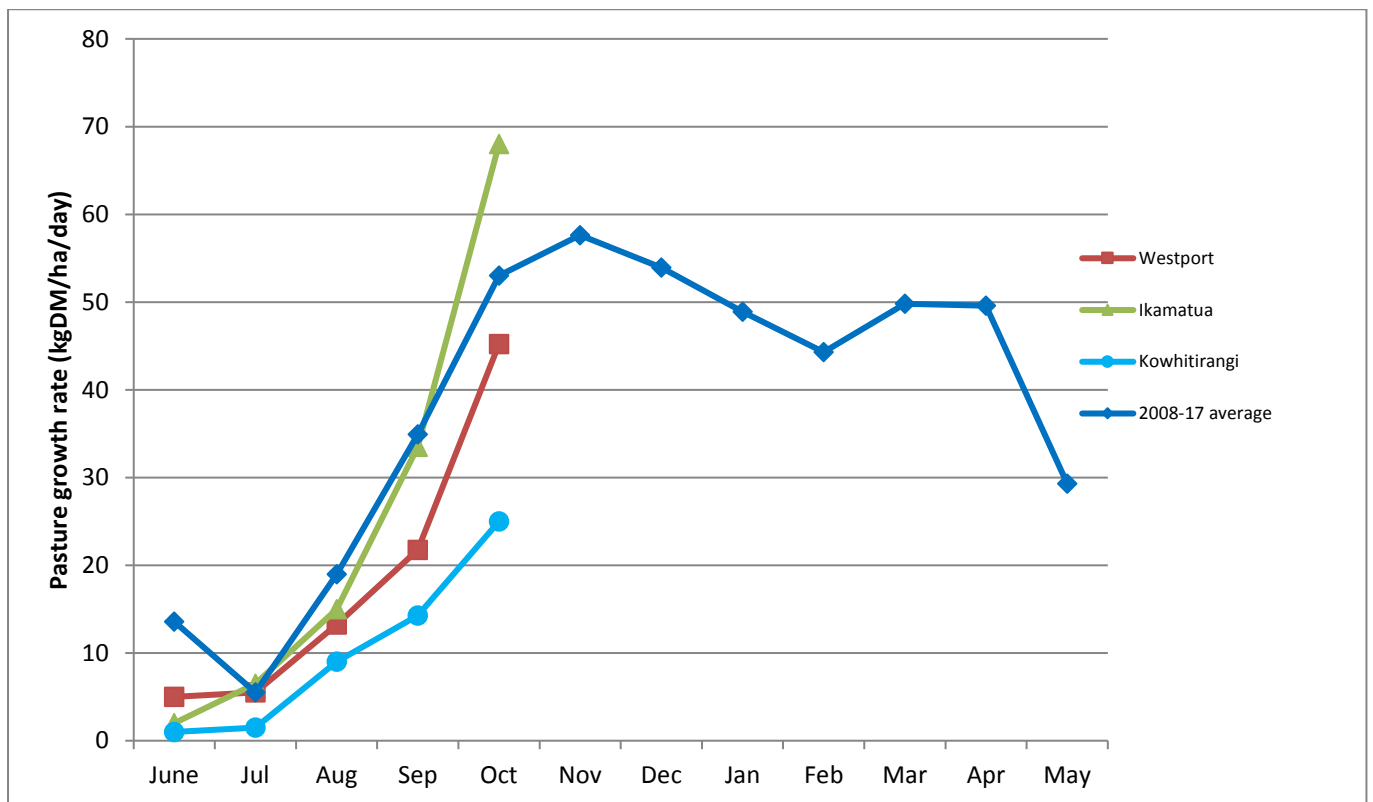

Farm Summary

	Westport	Ikamatua	Kowhitirangi
Average cover (kg DM/ha)	2127	2061	1893
APC			
Rotation length (days)	18	20	26
Stocking rate	2.9	2.7	2.4
Percentage in milk	100	100	100
Milksolids kg/cow		2.25	1.80
Milksolids kg/ha		6.1	4.1
MS/cow (season to date)		143.5	82.3
MS/ha (season to date)		386	196
N (kg/ha) year to date		74	60
Current N application rate kg N/ha		20	None
	3 Oct	4 Oct	5 Oct
DM%	11.8	13.0	13.8
Pasture ME	>12.7	>12.7	>12.7
Pasture NDF	49.8	44.5	37.9
Pasture CP	30.1	29.0	21.5
Target Intake (kg DM/cow/d)	18	20	18
Supplement (kg/cow/day)	1.5	4.0	1.5
Soil temperature (°C)	13.6	13.0	13.6
Growth Rate (kg DM/day)	62	79	30
Rainfall	42	59	185
Conditions for farmwalk	Cold, clear day. Farm wet. Been a lot of rain	Very cold overcast	Heavy rain, gale winds. Very cold
Comments			

NB: pasture quality data are for 1 sample collected from each farm

Weekly Pasture Growth Rates

Monthly Pasture Growth Rates

Weekly Soil Temperature

Westport

Ikamatua

Kowhitirangi