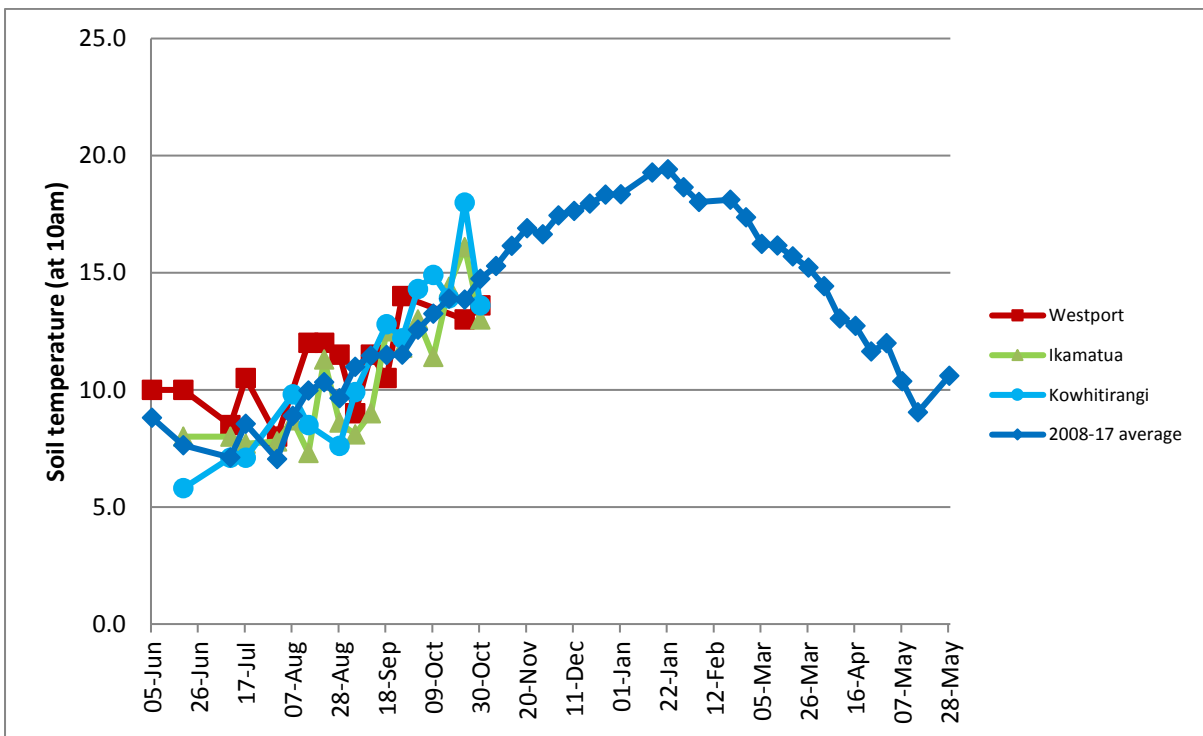

Farm Summary

	Westport	Ikamatua	Kowhitirangi
Average cover (kg DM/ha)	2127	2061	1893
APC			
Rotation length (days)	18	20	26
Stocking rate	2.9	2.7	2.4
Percentage in milk	100	100	100
Milksolids kg/cow		2.25	1.80
Milksolids kg/ha		6.1	4.1
MS/cow (season to date)		143.5	82.3
MS/ha (season to date)		386	196
N (kg/ha) year to date		74	60
Current N application rate kg N/ha		20	None
	3 Oct	4 Oct	5 Oct
DM%	11.8	13.0	13.8
Pasture ME	>12.7	>12.7	>12.7
Pasture NDF	49.8	44.5	37.9
Pasture CP	30.1	29.0	21.5
Target Intake (kg DM/cow/d)	18	20	18
Supplement (kg/cow/day)	1.5	4.0	1.5
Soil temperature (°C)	13.6	13.0	13.6
Growth Rate (kg DM/day)	62	79	30
Rainfall	42	59	185
Conditions for farmwalk	Cold, clear day. Farm wet. Been a lot of rain	Very cold overcast	Heavy rain, gale winds. Very cold
Comments			

NB: pasture quality data are for 1 sample collected from each farm

Weekly Pasture Growth Rates

Monthly Pasture Growth Rates

Weekly Soil Temperature

Westport

Ikamatua

Kowhitirangi