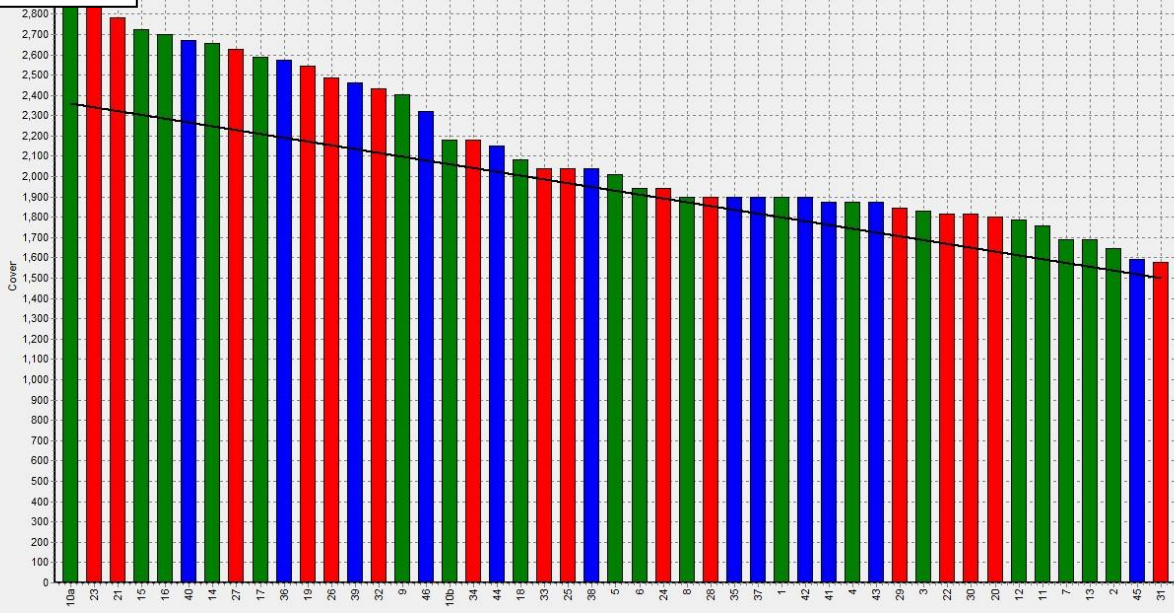

Farm Summary

	Westport	Ikamatua	Kowhitirangi
Average cover (kg DM/ha)	2127	2061	1893
APC			
Rotation length (days)	18	20	26
Stocking rate	2.9	2.7	2.4
Percentage in milk	100	100	100
Milksolids kg/cow		2.25	1.80
Milksolids kg/ha		6.1	4.1
MS/cow (season to date)		143.5	82.3
MS/ha (season to date)		386	196
N (kg/ha) year to date		74	60
Current N application rate kg N/ha		20	None
	3 Oct	4 Oct	5 Oct
DM%	11.8	13.0	13.8
Pasture ME	>12.7	>12.7	>12.7
Pasture NDF	49.8	44.5	37.9
Pasture CP	30.1	29.0	21.5
Target Intake (kg DM/cow/d)	18	20	18
Supplement (kg/cow/day)	1.5	4.0	1.5
Soil temperature (°C)	13.6	13.0	13.6
Growth Rate (kg DM/day)	62	79	30
Rainfall	42	59	185
Conditions for farmwalk	Cold, clear day. Farm wet. Been a lot of rain	Very cold overcast	Heavy rain, gale winds. Very cold
Comments			

NB: pasture quality data are for 1 sample collected from each farm

Weekly Pasture Growth Rates

Monthly Pasture Growth Rates

Weekly Soil Temperature

Westport

Ikamatua

Kowhitirangi