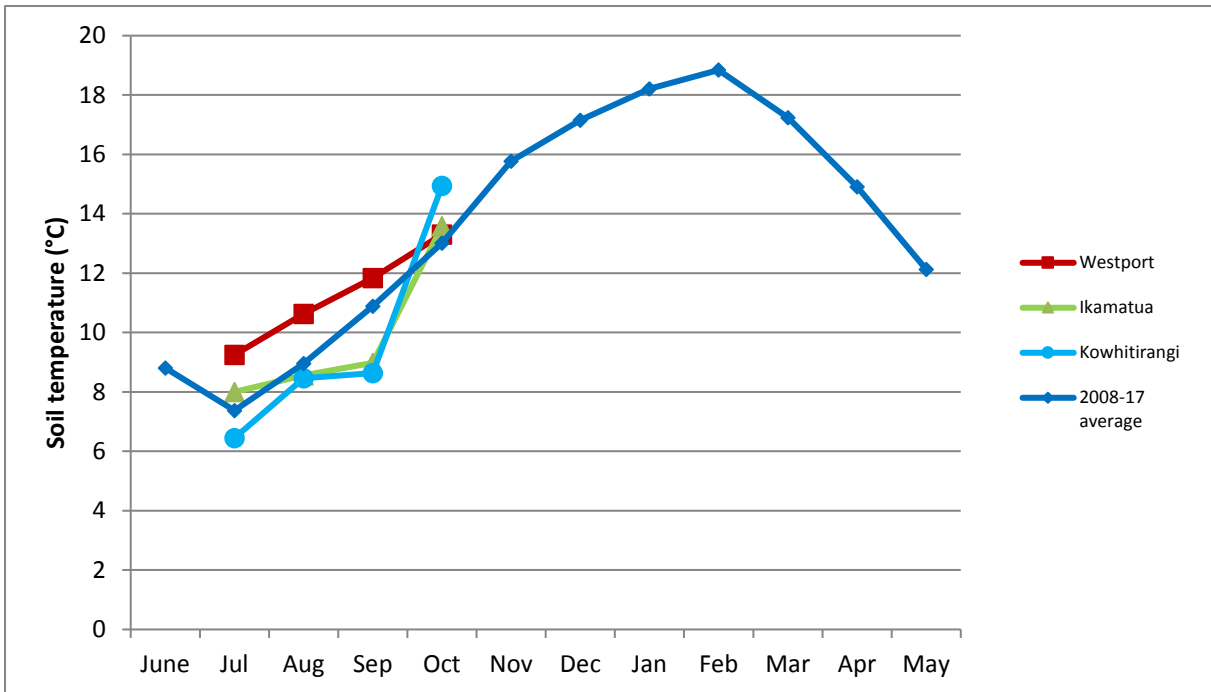

Farm Summary

	Westport	Ikamatua	Kowhitirangi
Average cover (kg DM/ha)	2127	2061	1893
APC			
Rotation length (days)	18	20	26
Stocking rate	2.9	2.7	2.4
Percentage in milk	100	100	100
Milksolids kg/cow		2.25	1.80
Milksolids kg/ha		6.1	4.1
MS/cow (season to date)		143.5	82.3
MS/ha (season to date)		386	196
N (kg/ha) year to date		74	60
Current N application rate kg N/ha		20	None
	3 Oct	4 Oct	5 Oct
DM%	11.8	13.0	13.8
Pasture ME	>12.7	>12.7	>12.7
Pasture NDF	49.8	44.5	37.9
Pasture CP	30.1	29.0	21.5
Target Intake (kg DM/cow/d)	18	20	18
Supplement (kg/cow/day)	1.5	4.0	1.5
Soil temperature (°C)	13.6	13.0	13.6
Growth Rate (kg DM/day)	62	79	30
Rainfall	42	59	185
Conditions for farmwalk	Cold, clear day. Farm wet. Been a lot of rain	Very cold overcast	Heavy rain, gale winds. Very cold
Comments			

NB: pasture quality data are for 1 sample collected from each farm

Weekly Pasture Growth Rates

Monthly Pasture Growth Rates

Weekly Soil Temperature

Westport

Ikamatua

Kowhitirangi