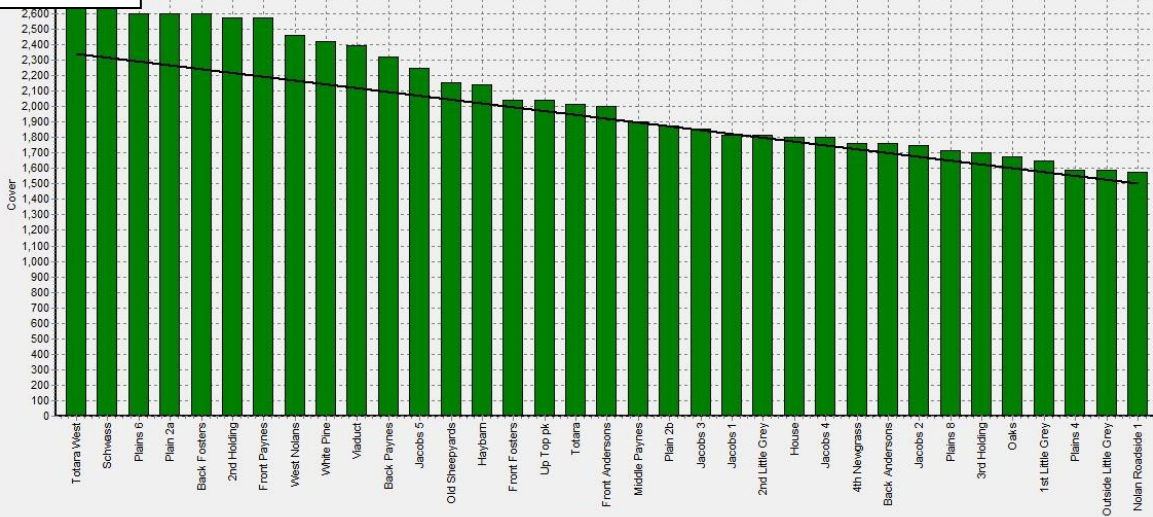

Farm Summary

	Westport	Ikamatua	Kowhitirangi
Average cover (kg DM/ha)	2127	2061	1893
APC			
Rotation length (days)	18	20	26
Stocking rate	2.9	2.7	2.4
Percentage in milk	100	100	100
Milksolids kg/cow		2.25	1.80
Milksolids kg/ha		6.1	4.1
MS/cow (season to date)		143.5	82.3
MS/ha (season to date)		386	196
N (kg/ha) year to date		74	60
Current N application rate kg N/ha		20	None
	3 Oct	4 Oct	5 Oct
DM%	11.8	13.0	13.8
Pasture ME	>12.7	>12.7	>12.7
Pasture NDF	49.8	44.5	37.9
Pasture CP	30.1	29.0	21.5
Target Intake (kg DM/cow/d)	18	20	18
Supplement (kg/cow/day)	1.5	4.0	1.5
Soil temperature (°C)	13.6	13.0	13.6
Growth Rate (kg DM/day)	62	79	30
Rainfall	42	59	185
Conditions for farmwalk	Cold, clear day. Farm wet. Been a lot of rain	Very cold overcast	Heavy rain, gale winds. Very cold
Comments			

NB: pasture quality data are for 1 sample collected from each farm

Weekly Pasture Growth Rates

Monthly Pasture Growth Rates

Weekly Soil Temperature

Westport

Ikamatua

Kowhitirangi