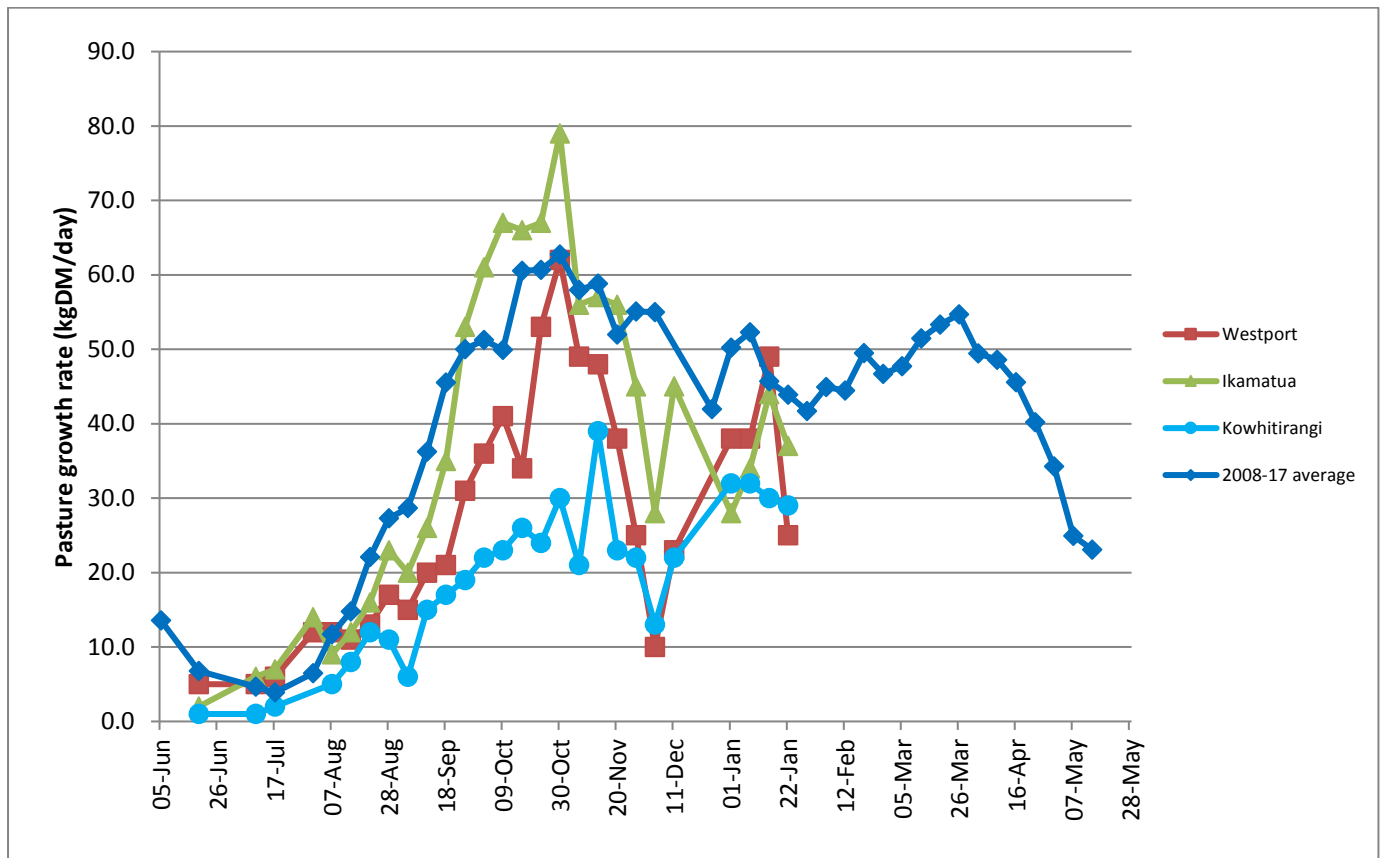

Weekly Pasture Growth Rates