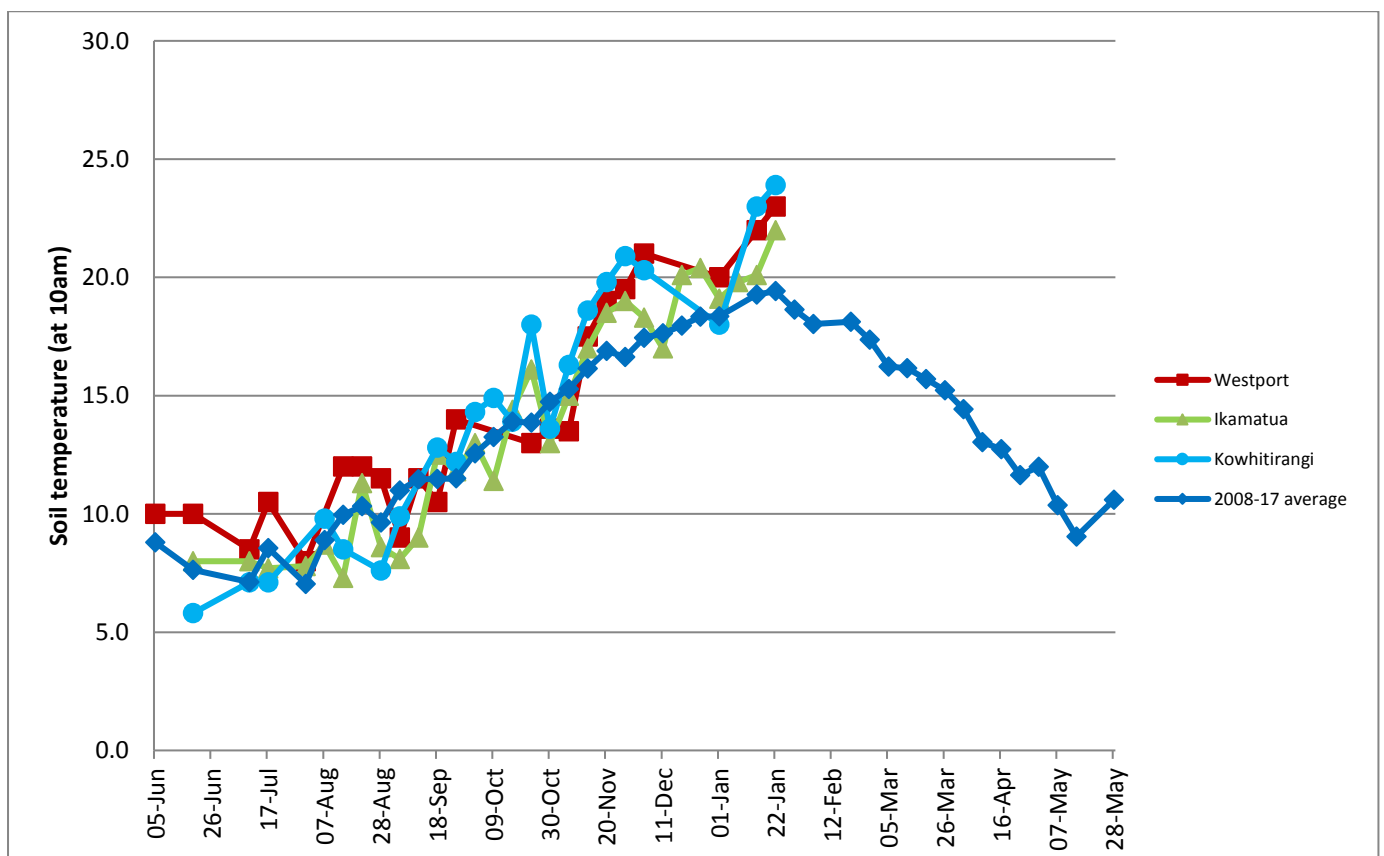

Westland Monitor Farm Project

Weekly Update as at week ending Wednesday 31st January 2018

CO comment

Over the past couple of days, the West Coast region has received extensive damage from the Cyclone Fehi. This has meant that the Westland Milk Factory in Hokitika has stopped production and some farmers are dumping milk, because of power cuts and impassable roads to farms in some areas, particularly the large collection area of the Whataroa Valley, in Southern Westland. Milk that cannot be processed by Westland is being trucked over to milk-processing plants in Canterbury. During this difficult time, there are a few points to remember:

Further information can be found at: <https://westcoastemergency.govt.nz/>

Farm Summary

	Westport	Ikamatua	Kowhitirangi
Average cover (kg DM/ha)	1985	2049	1952
APC (24 January)	2061	2051	1926
Rotation length (days)	22	25	
Stocking rate	2.9	2.7	2.4
Percentage in milk	100	100	100
Milksolids kg/cow	1.59	1.74	
Milksolids kg/ha	4.6	4.7	
MS/cow (season to date)	219	309	
MS/ha (season to date)	640	832	
N (kg/ha) year to date	104	106	60
Current N application rate kg N/ha	20	None	
	15 Jan	16 Jan	17 Jan
DM%	15.6	13.2	12.0
Pasture ME	12.4	12.0	12.3
Pasture NDF	58.1	52.7	53.8
Pasture CP	30.6	30.1	27.5
Target Intake (kg DM/cow/d)	18	18	
Supplement (kg/cow/day)	2.5	5	
Soil temperature (°C)	23	22	23.9
Growth Rate (kg DM/day)	25	37	29
Rainfall	0	0	
Conditions for farmwalk	Very hot	Very hot; farm drying rapidly	Fine and warm; overcast
Comments			

NB: pasture quality data are for 1 sample collected from each farm

Weekly Pasture Growth Rates

Weekly Soil Temperature

Westport

Ikamatua

Kowhitirangi