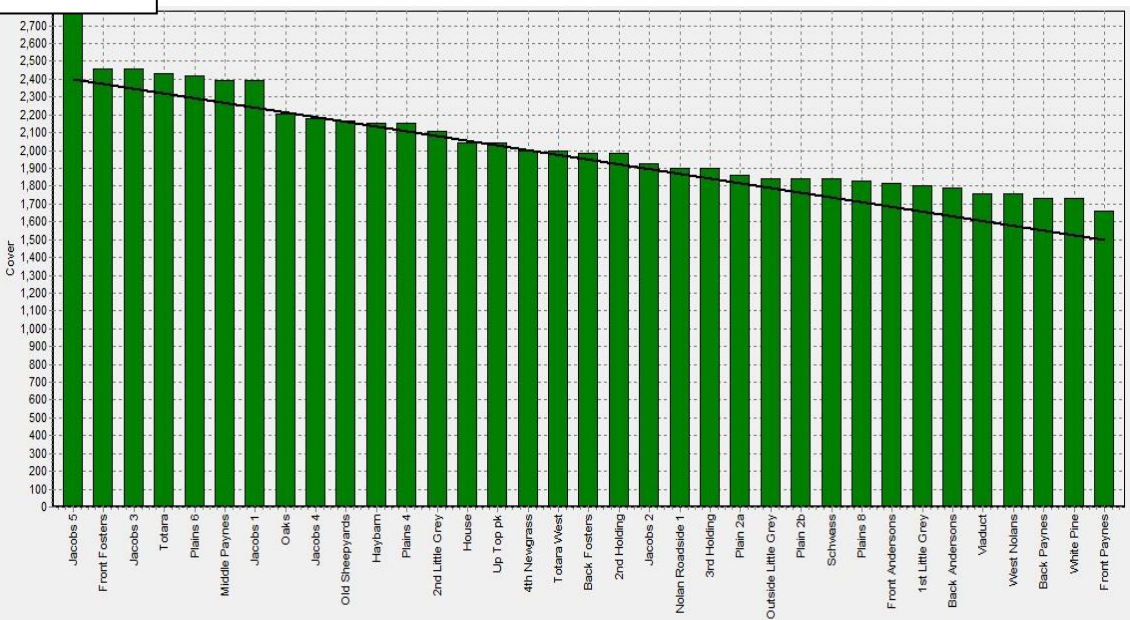

Westland Monitor Farm Project

Weekly Update as at week ending Wednesday 31st January 2018

CO comment

Over the past couple of days, the West Coast region has received extensive damage from the Cyclone Fehi. This has meant that the Westland Milk Factory in Hokitika has stopped production and some farmers are dumping milk, because of power cuts and impassable roads to farms in some areas, particularly the large collection area of the Whataroa Valley, in Southern Westland. Milk that cannot be processed by Westland is being trucked over to milk-processing plants in Canterbury. During this difficult time, there are a few points to remember:

Further information can be found at: <https://westcoastemergency.govt.nz/>

Farm Summary

	Westport	Ikamatua	Kowhitirangi
Average cover (kg DM/ha)	1985	2049	1952
APC (24 January)	2061	2051	1926
Rotation length (days)	22	25	
Stocking rate	2.9	2.7	2.4
Percentage in milk	100	100	100
Milksolids kg/cow	1.59	1.74	
Milksolids kg/ha	4.6	4.7	
MS/cow (season to date)	219	309	
MS/ha (season to date)	640	832	
N (kg/ha) year to date	104	106	60
Current N application rate kg N/ha	20	None	
	15 Jan	16 Jan	17 Jan
DM%	15.6	13.2	12.0
Pasture ME	12.4	12.0	12.3
Pasture NDF	58.1	52.7	53.8
Pasture CP	30.6	30.1	27.5
Target Intake (kg DM/cow/d)	18	18	
Supplement (kg/cow/day)	2.5	5	
Soil temperature (°C)	23	22	23.9
Growth Rate (kg DM/day)	25	37	29
Rainfall	0	0	
Conditions for farmwalk	Very hot	Very hot; farm drying rapidly	Fine and warm; overcast
Comments			

NB: pasture quality data are for 1 sample collected from each farm

Weekly Pasture Growth Rates

Weekly Soil Temperature

Westport

Ikamatua

Kowhitirangi