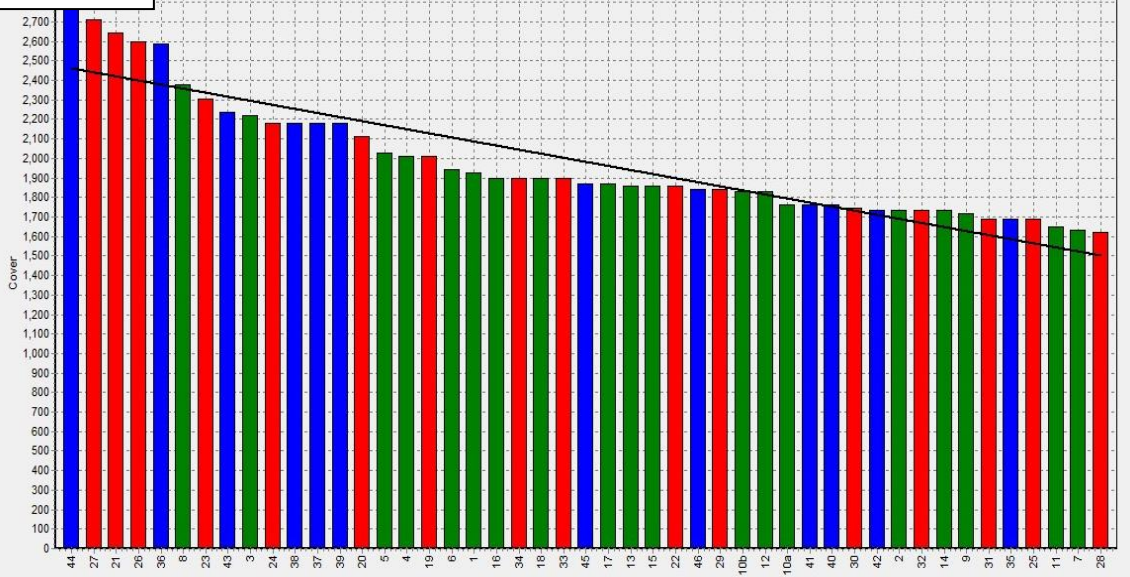

Westland Monitor Farm Project

Weekly Update as at week ending Wednesday 31st January 2018

CO comment

Over the past couple of days, the West Coast region has received extensive damage from the Cyclone Fehi. This has meant that the Westland Milk Factory in Hokitika has stopped production and some farmers are dumping milk, because of power cuts and impassable roads to farms in some areas, particularly the large collection area of the Whataroa Valley, in Southern Westland. Milk that cannot be processed by Westland is being trucked over to milk-processing plants in Canterbury. During this difficult time, there are a few points to remember:

Further information can be found at: <https://westcoastemergency.govt.nz/>

Farm Summary

	Westport	Ikamatua	Kowhitirangi
Average cover (kg DM/ha)	1985	2049	1952
APC (24 January)	2061	2051	1926
Rotation length (days)	22	25	
Stocking rate	2.9	2.7	2.4
Percentage in milk	100	100	100
Milksolids kg/cow	1.59	1.74	
Milksolids kg/ha	4.6	4.7	
MS/cow (season to date)	219	309	
MS/ha (season to date)	640	832	
N (kg/ha) year to date	104	106	60
Current N application rate kg N/ha	20	None	
	15 Jan	16 Jan	17 Jan
DM%	15.6	13.2	12.0
Pasture ME	12.4	12.0	12.3
Pasture NDF	58.1	52.7	53.8
Pasture CP	30.6	30.1	27.5
Target Intake (kg DM/cow/d)	18	18	
Supplement (kg/cow/day)	2.5	5	
Soil temperature (°C)	23	22	23.9
Growth Rate (kg DM/day)	25	37	29
Rainfall	0	0	
Conditions for farmwalk	Very hot	Very hot; farm drying rapidly	Fine and warm; overcast
Comments			

NB: pasture quality data are for 1 sample collected from each farm

Weekly Pasture Growth Rates

Weekly Soil Temperature

Westport

Ikamatua

Kowhitirangi