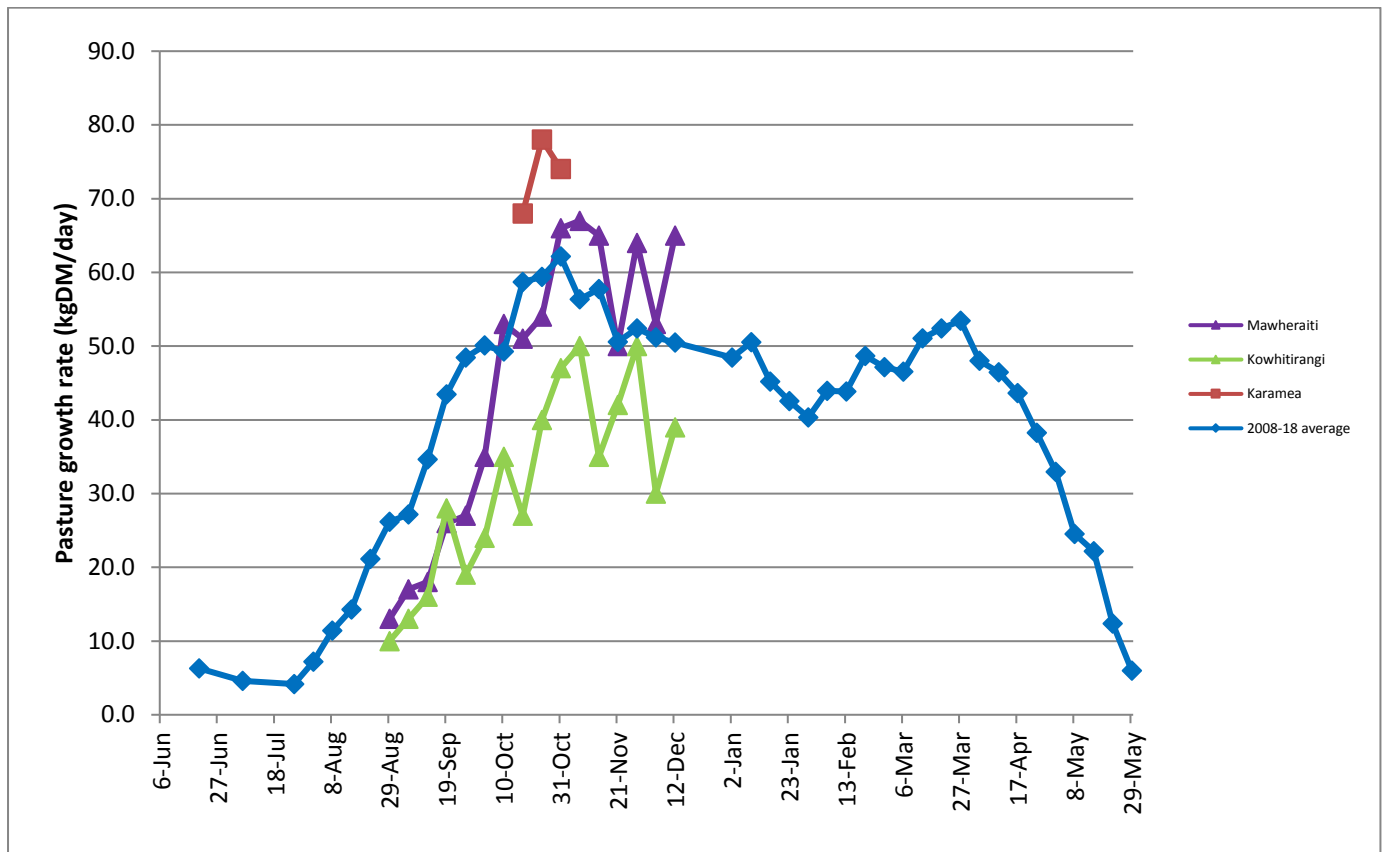

Weekly Pasture Growth Rates