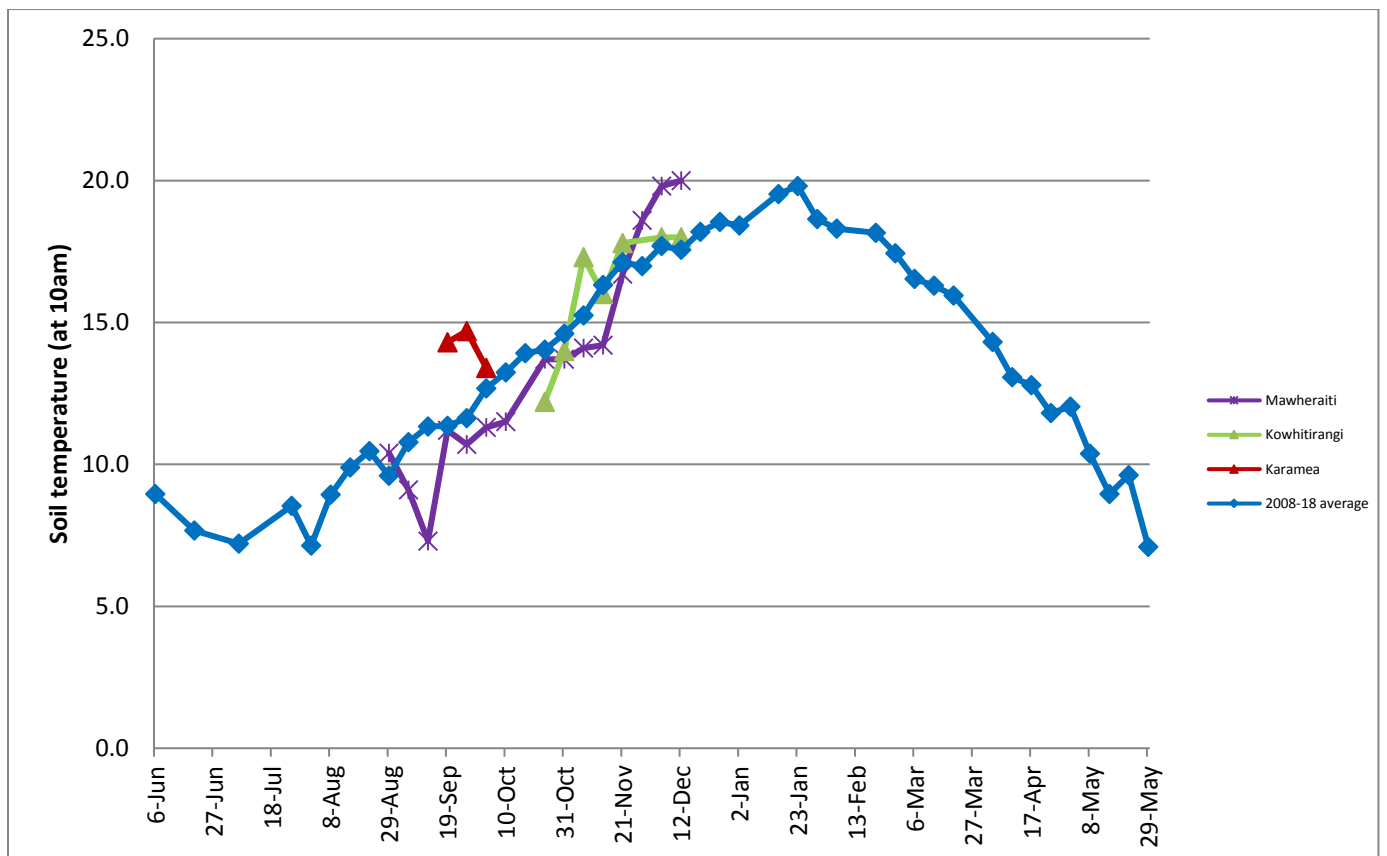

Weekly Soil Temperature