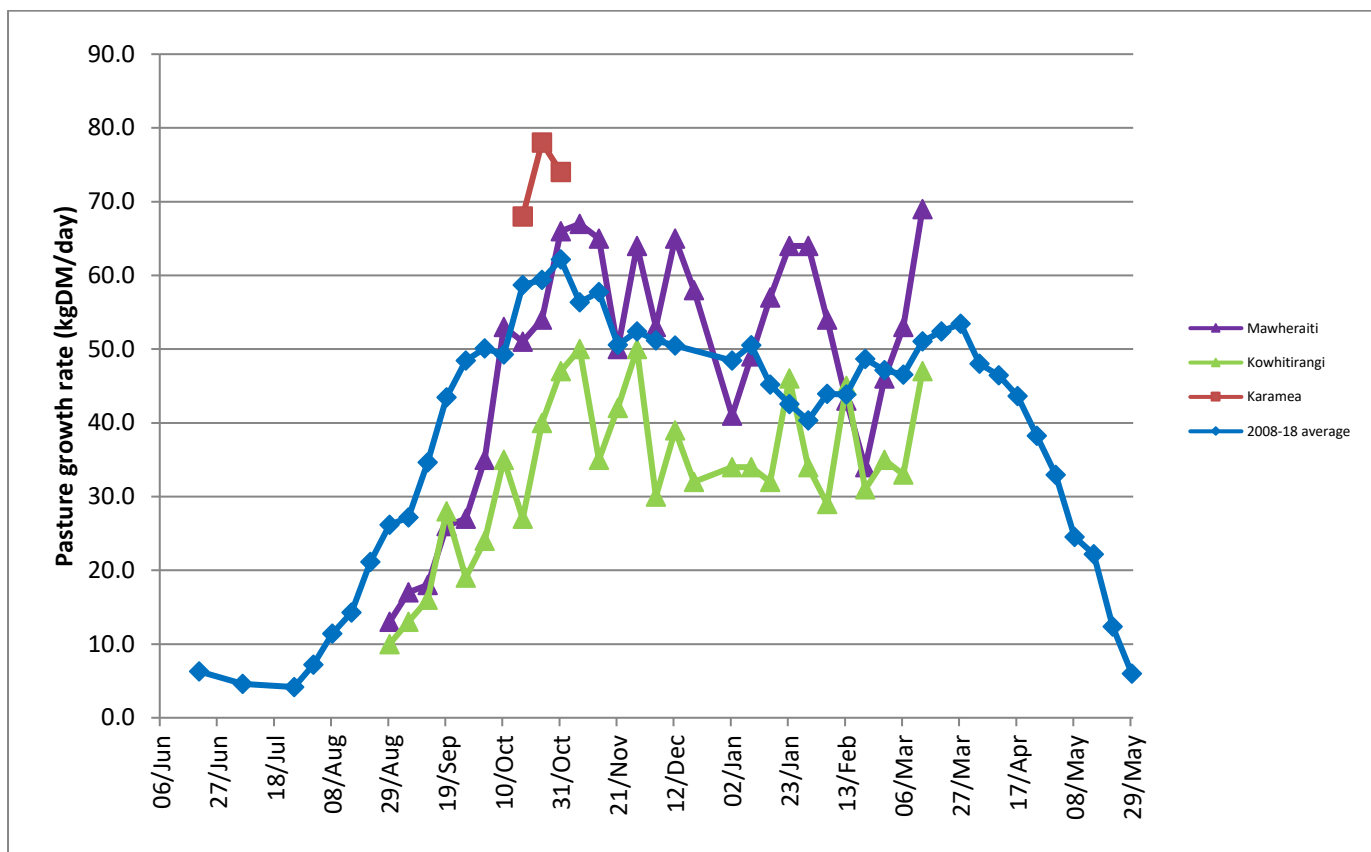

Weekly Pasture Growth Rates