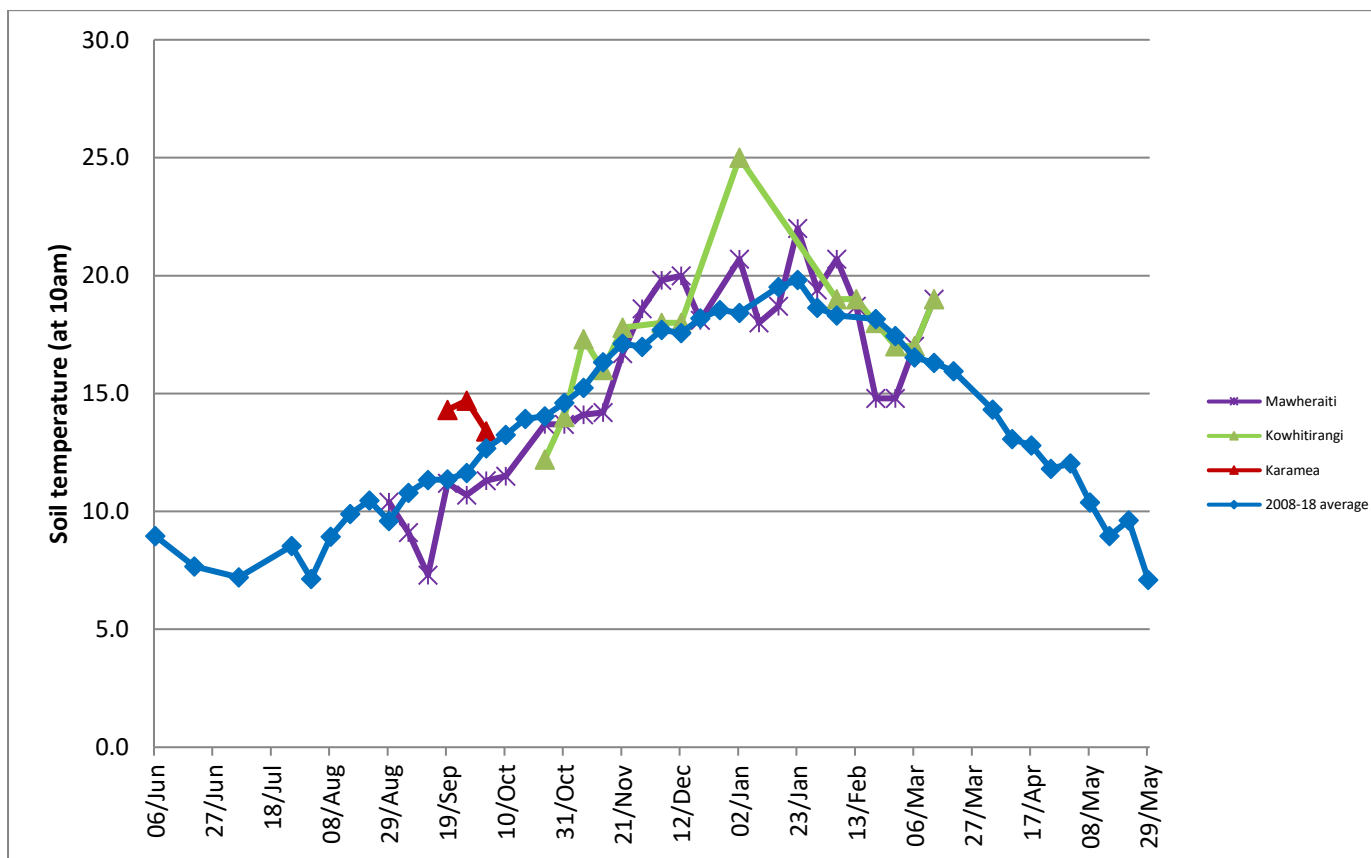

Weekly Soil Temperature