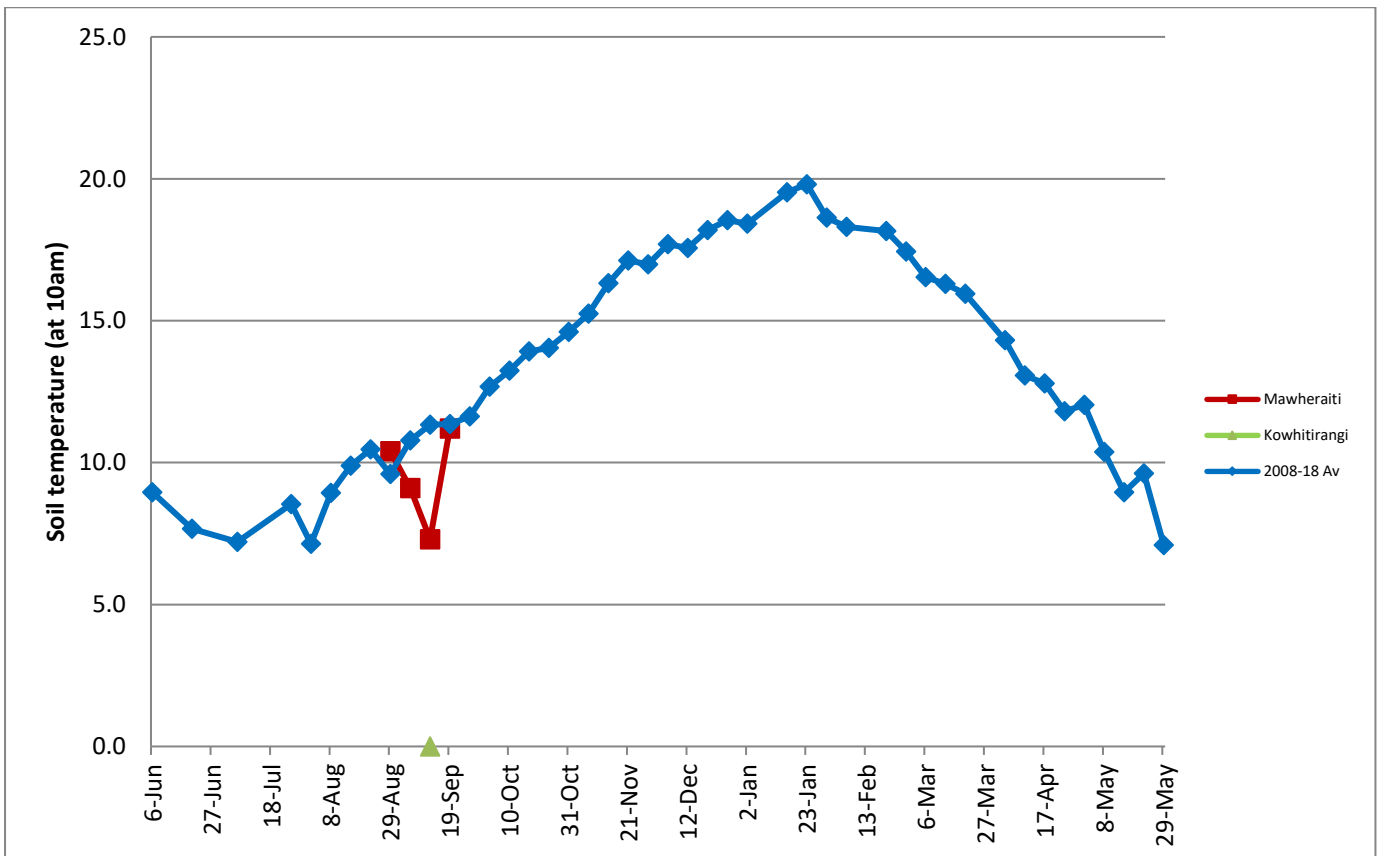

Weekly Soil Temperature