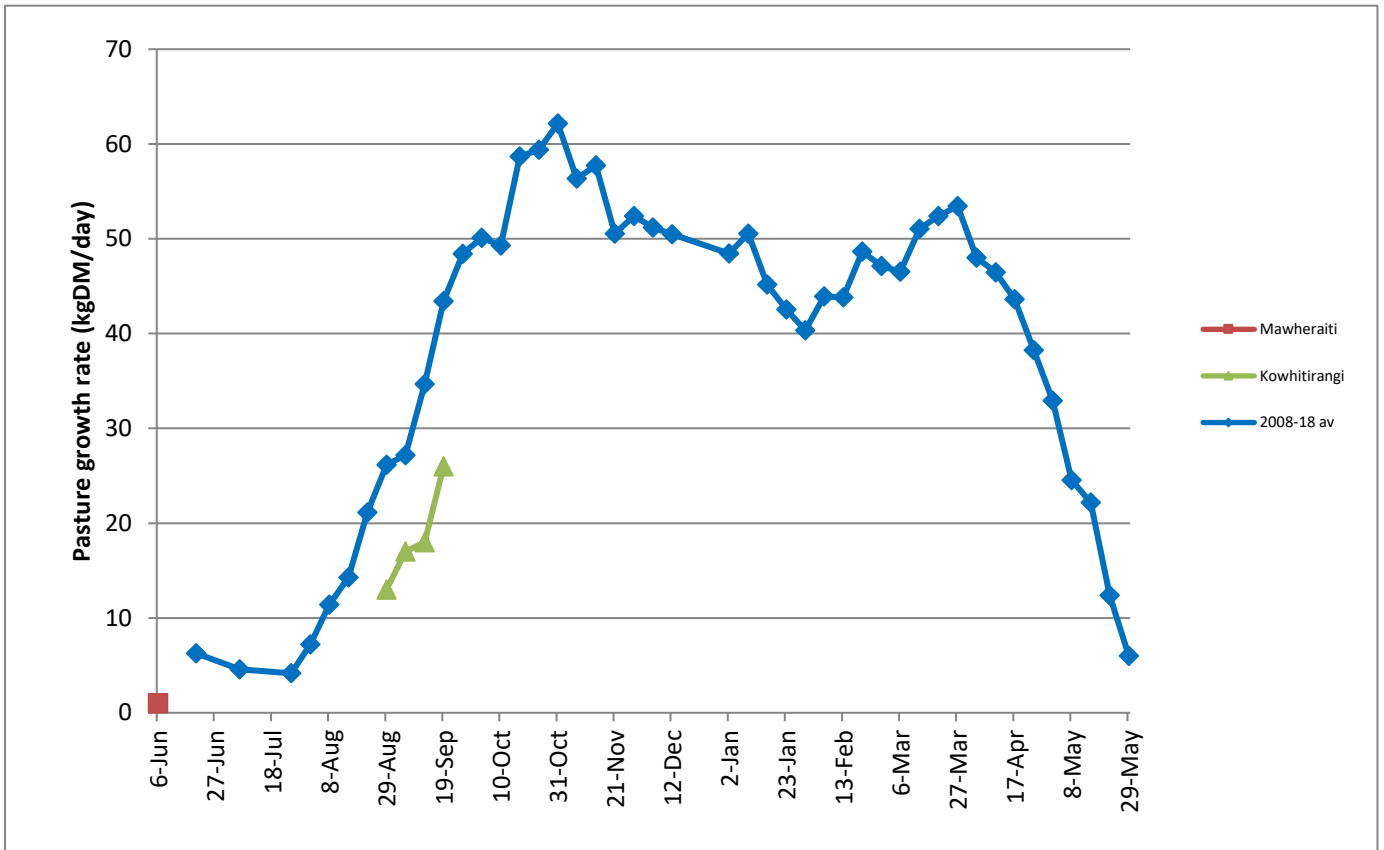

Weekly Pasture Growth Rates