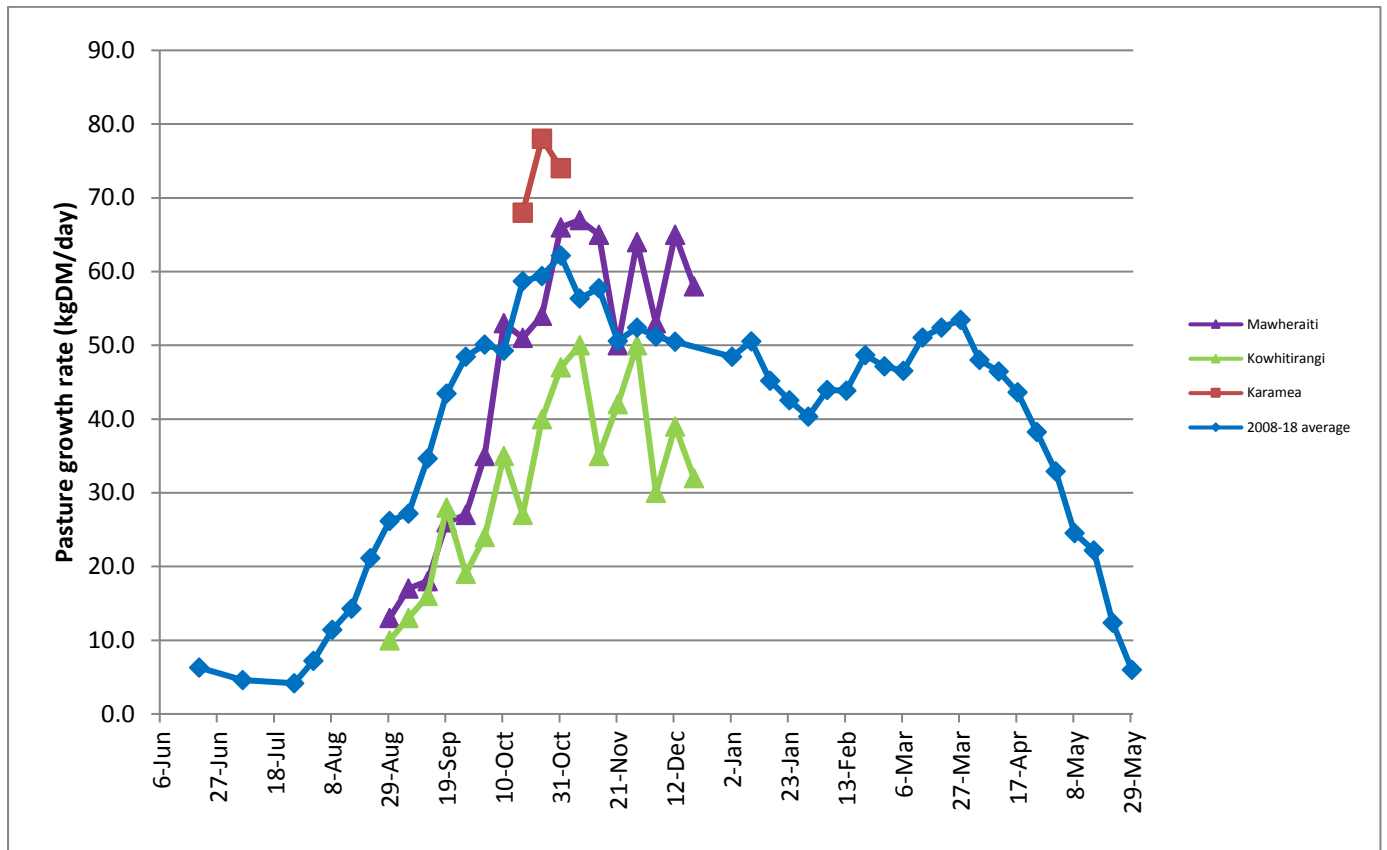

Westland Monitor Farm Project

Weekly Update as at week ending Wednesday 26th December 2018

Farm Summary

	Mawheraiti	Kowhitirangi
Average cover (kg DM/ha)	2275	2169
APC (19 December)	2264	2258
Rotation length (days)	23	27
Stocking rate	2.9	2.35
Percentage in milk	100	100
Milksolids kg/cow	1.80	1.75
Milksolids kg/ha	4.5	3.5
MS/cow (season to date)	207	211
MS/ha (season to date)	520	430
N (kg/ha) year to date	70	140
Current N application rate kg N/ha	28	9
DM%	16.8	16.7
Pasture ME	12.7	12.7
Pasture NDF	42.2	47.9
Pasture CP	18.8	20.8
Target Intake (kg DM/cow/d)	20	20
Supplement (kg/cow/day)		1.8
Soil temperature (°C)	18.1	
Growth Rate (kg DM/day)	58	32
Rainfall	40	66
Conditions for farmwalk	Hot and sunny	Hot and overcast
Comments		

Weekly Pasture Growth Rates

Weekly Soil Temperature

Mawheraiti

Kowhitirangi

Mawheraiti

Description	Date	RPM	% DM	% Prot	% Lipid	% ADF	% NDF	Sol Sugar	OMD %	MJME/kg
Paddock 13	7/9/2018	10.3	17.7	30.1	4.6	18.7	41.4	13.0	92.2	>12.7
Paddock 12	1/10/2018	14.0	13.5	27.7	3.7	21.8	47.1	13.9	>85	>12.7
Paddock 25	5/11/2018	14.6	13.7	22.7	4.3	23.0	43.8	15.1	89.3	>12.7
Paddock 4	4/12/2018	17.4	16.8	18.8	3.6	8.5	23.5	18.2	>85	12.7