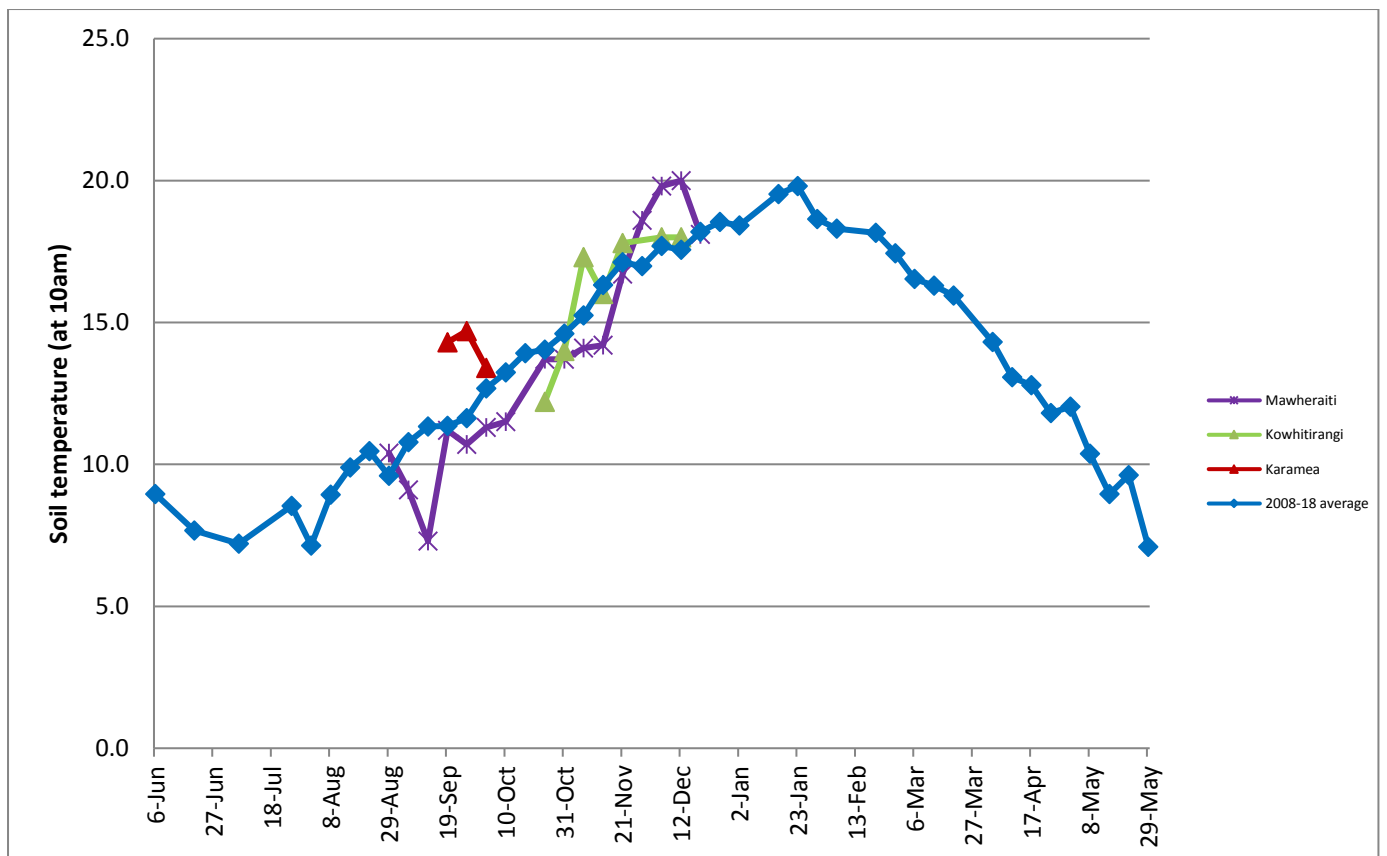

Westland Monitor Farm Project

Weekly Update as at week ending Wednesday 26th December 2018

Farm Summary

	Mawheraiti	Kowhitirangi
Average cover (kg DM/ha)	2275	2169
APC (19 December)	2264	2258
Rotation length (days)	23	27
Stocking rate	2.9	2.35
Percentage in milk	100	100
Milksolids kg/cow	1.80	1.75
Milksolids kg/ha	4.5	3.5
MS/cow (season to date)	207	211
MS/ha (season to date)	520	430
N (kg/ha) year to date	70	140
Current N application rate kg N/ha	28	9
DM%	16.8	16.7
Pasture ME	12.7	12.7
Pasture NDF	42.2	47.9
Pasture CP	18.8	20.8
Target Intake (kg DM/cow/d)	20	20
Supplement (kg/cow/day)		1.8
Soil temperature (°C)	18.1	
Growth Rate (kg DM/day)	58	32
Rainfall	40	66
Conditions for farmwalk	Hot and sunny	Hot and overcast
Comments		

Weekly Pasture Growth Rates

Weekly Soil Temperature

Mawheraiti

Kowhitirangi

Mawheraiti

Description	Date	RPM	% DM	% Prot	% Lipid	% ADF	% NDF	Sol Sugar	OMD %	MJME/kg
Paddock 13	7/9/2018	10.3	17.7	30.1	4.6	18.7	41.4	13.0	92.2	>12.7
Paddock 12	1/10/2018	14.0	13.5	27.7	3.7	21.8	47.1	13.9	>85	>12.7
Paddock 25	5/11/2018	14.6	13.7	22.7	4.3	23.0	43.8	15.1	89.3	>12.7
Paddock 4	4/12/2018	17.4	16.8	18.8	3.6	8.5	23.5	18.2	>85	12.7