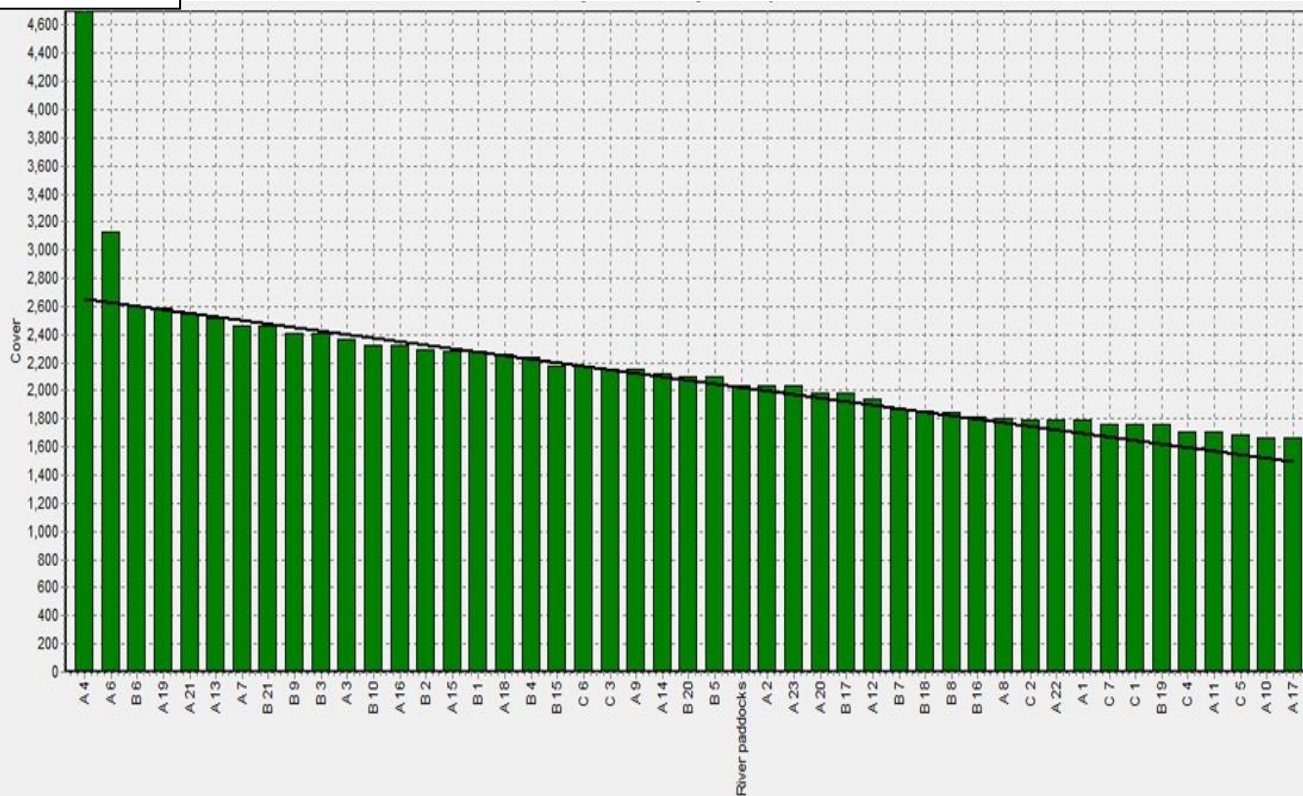

Westland Monitor Farm Project

Weekly Update as at week ending Wednesday 26th December 2018

Farm Summary

	Mawheraiti	Kowhitirangi
Average cover (kg DM/ha)	2275	2169
APC (19 December)	2264	2258
Rotation length (days)	23	27
Stocking rate	2.9	2.35
Percentage in milk	100	100
Milksolids kg/cow	1.80	1.75
Milksolids kg/ha	4.5	3.5
MS/cow (season to date)	207	211
MS/ha (season to date)	520	430
N (kg/ha) year to date	70	140
Current N application rate kg N/ha	28	9
DM%	16.8	16.7
Pasture ME	12.7	12.7
Pasture NDF	42.2	47.9
Pasture CP	18.8	20.8
Target Intake (kg DM/cow/d)	20	20
Supplement (kg/cow/day)		1.8
Soil temperature (°C)	18.1	
Growth Rate (kg DM/day)	58	32
Rainfall	40	66
Conditions for farmwalk	Hot and sunny	Hot and overcast
Comments		

Weekly Pasture Growth Rates

Weekly Soil Temperature

Mawheraiti

Kowhitirangi

Mawheraiti

Description	Date	RPM	% DM	% Prot	% Lipid	% ADF	% NDF	Sol Sugar	OMD %	MJME/kg
Paddock 13	7/9/2018	10.3	17.7	30.1	4.6	18.7	41.4	13.0	92.2	>12.7
Paddock 12	1/10/2018	14.0	13.5	27.7	3.7	21.8	47.1	13.9	>85	>12.7
Paddock 25	5/11/2018	14.6	13.7	22.7	4.3	23.0	43.8	15.1	89.3	>12.7
Paddock 4	4/12/2018	17.4	16.8	18.8	3.6	8.5	23.5	18.2	>85	12.7