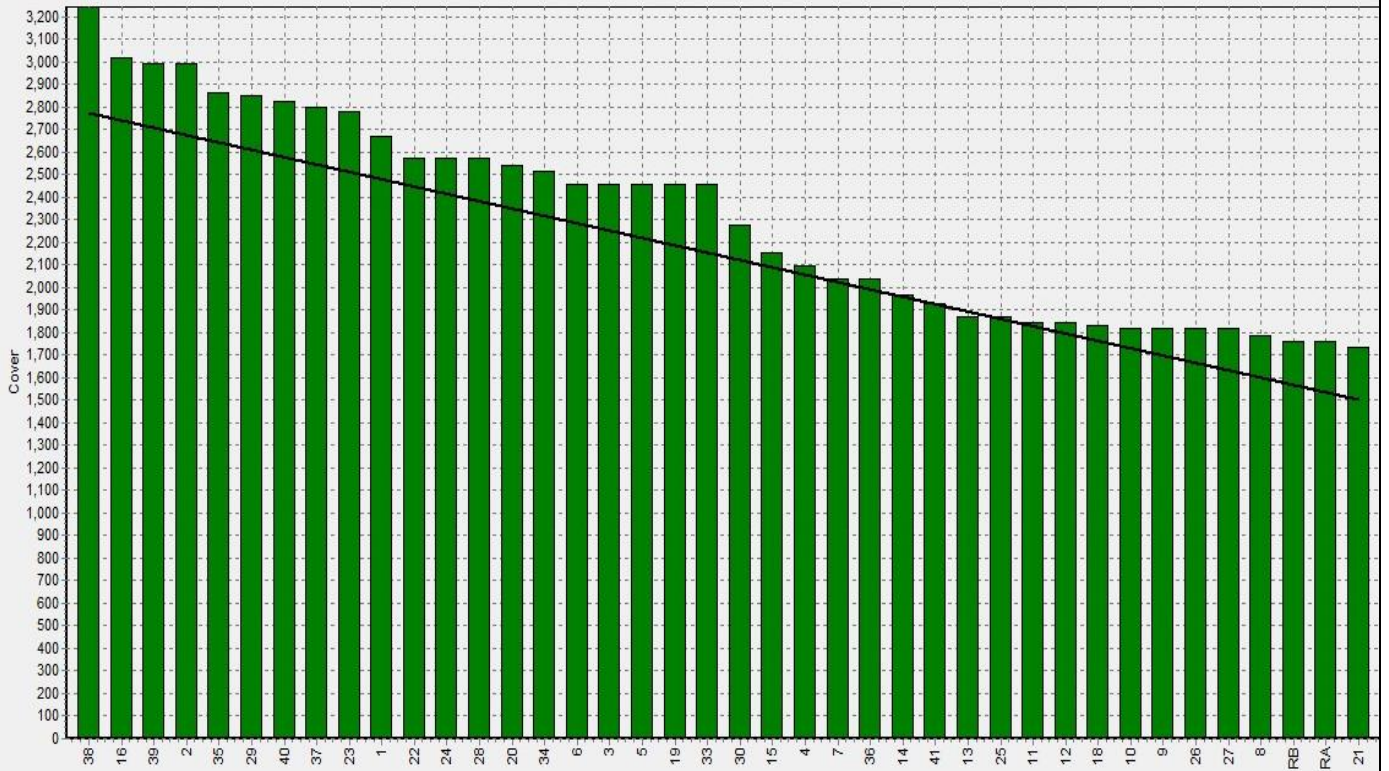

Farm Summary

	Mawheraiti	Kowhitirangi
Average cover (kg DM/ha)	2189	2156
APC (13 February)	2319	2158
Rotation length (days)	25	29
Stocking rate	2.7	2.2
Percentage in milk	100	100
Milksolids kg/cow	1.63	1.67
Milksolids kg/ha	4.1	3.4
MS/cow (season to date)	315	307
MS/ha (season to date)	790	624
N (kg/ha) year to date	108	178
Current N application rate kg N/ha	28	
DM%	11.8	13.1
Pasture ME	>12.7	11.8
Pasture NDF	53.5	50.9
Pasture CP	29.2	26.1
Target Intake (kg DM/cow/d)	20	18

Supplement (kg/cow/day)	-	1.5
Soil temperature (°C)	14.8	18.0
Growth Rate (kg DM/day)	34	31
Rainfall	11	60
Conditions for farmwalk	Cold morning, almost frost, beautiful day	Fine just, overcast, cooler
Comments		

Weekly Pasture Growth Rates

Weekly Soil Temperature

Mawheraiti

Kowhitirangi