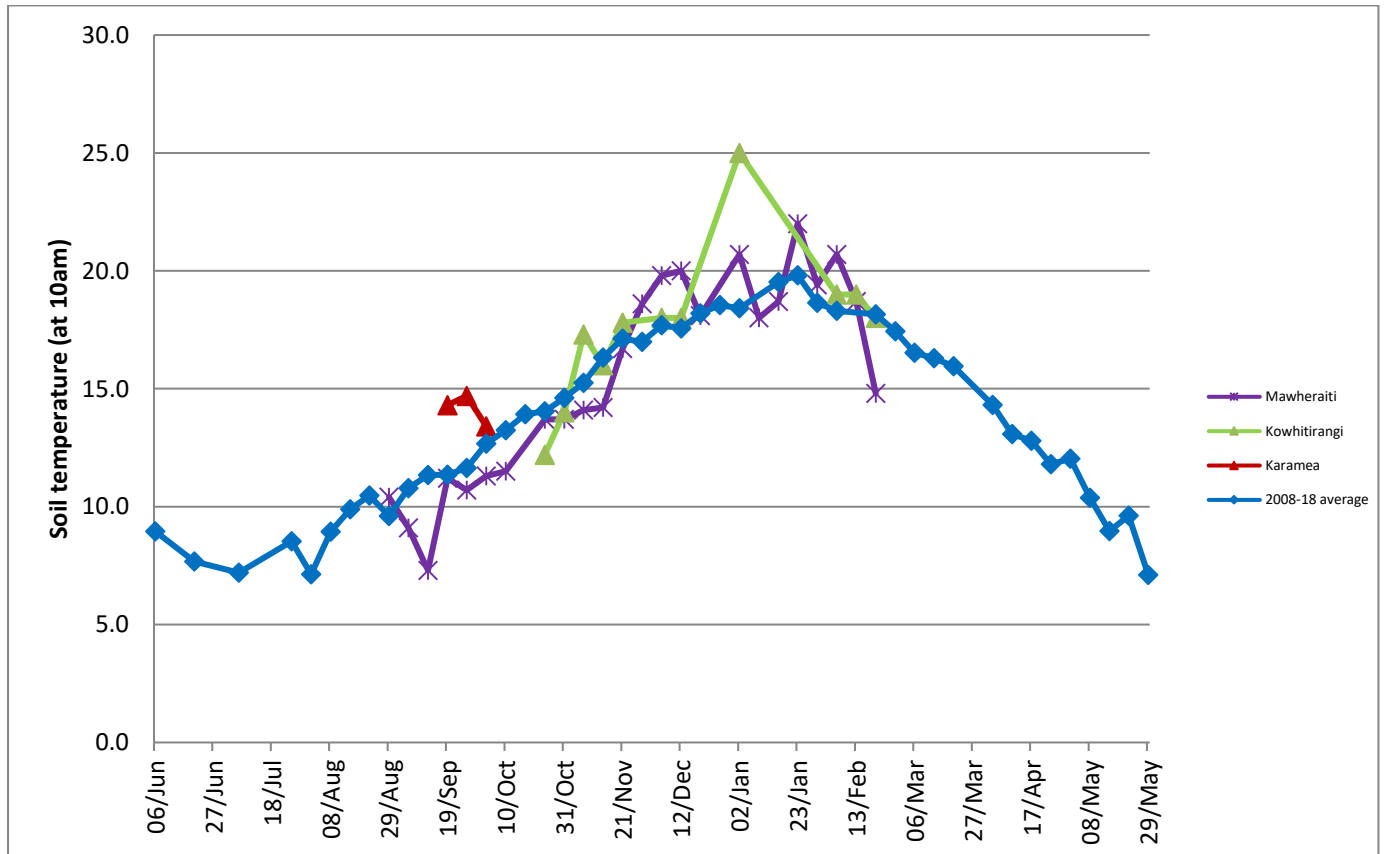

Weekly Soil Temperature