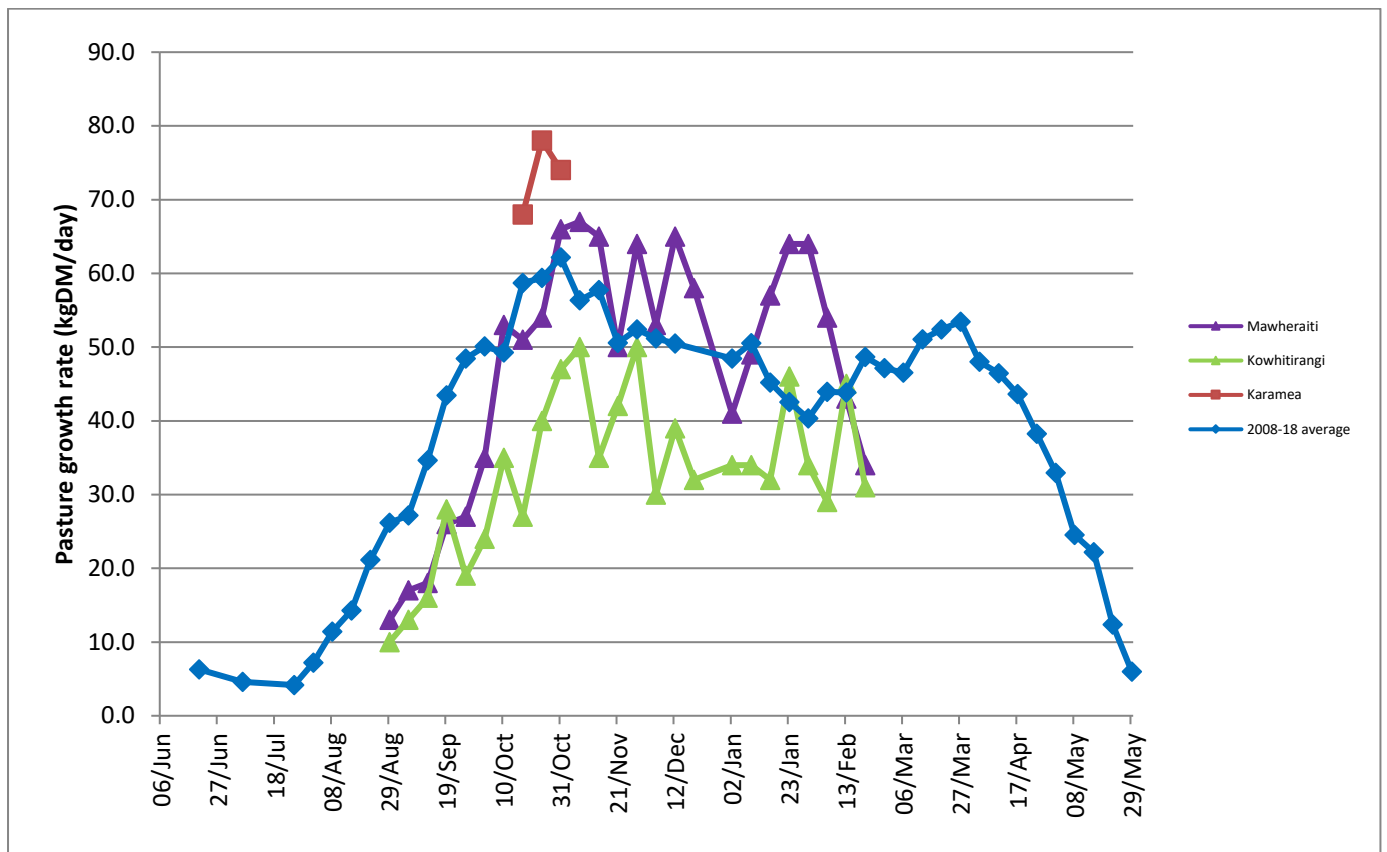

Weekly Pasture Growth Rates