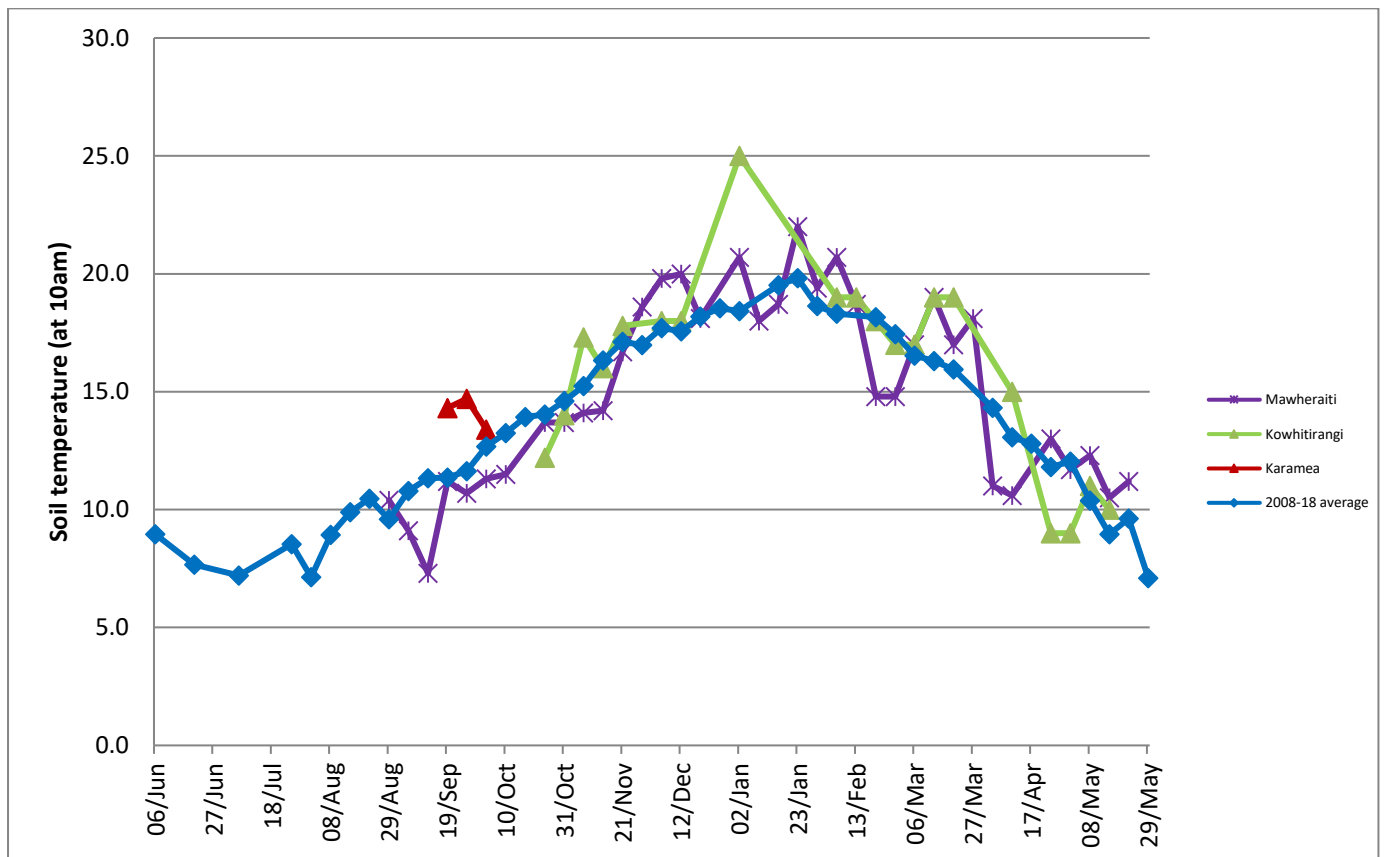

Weekly Soil Temperature