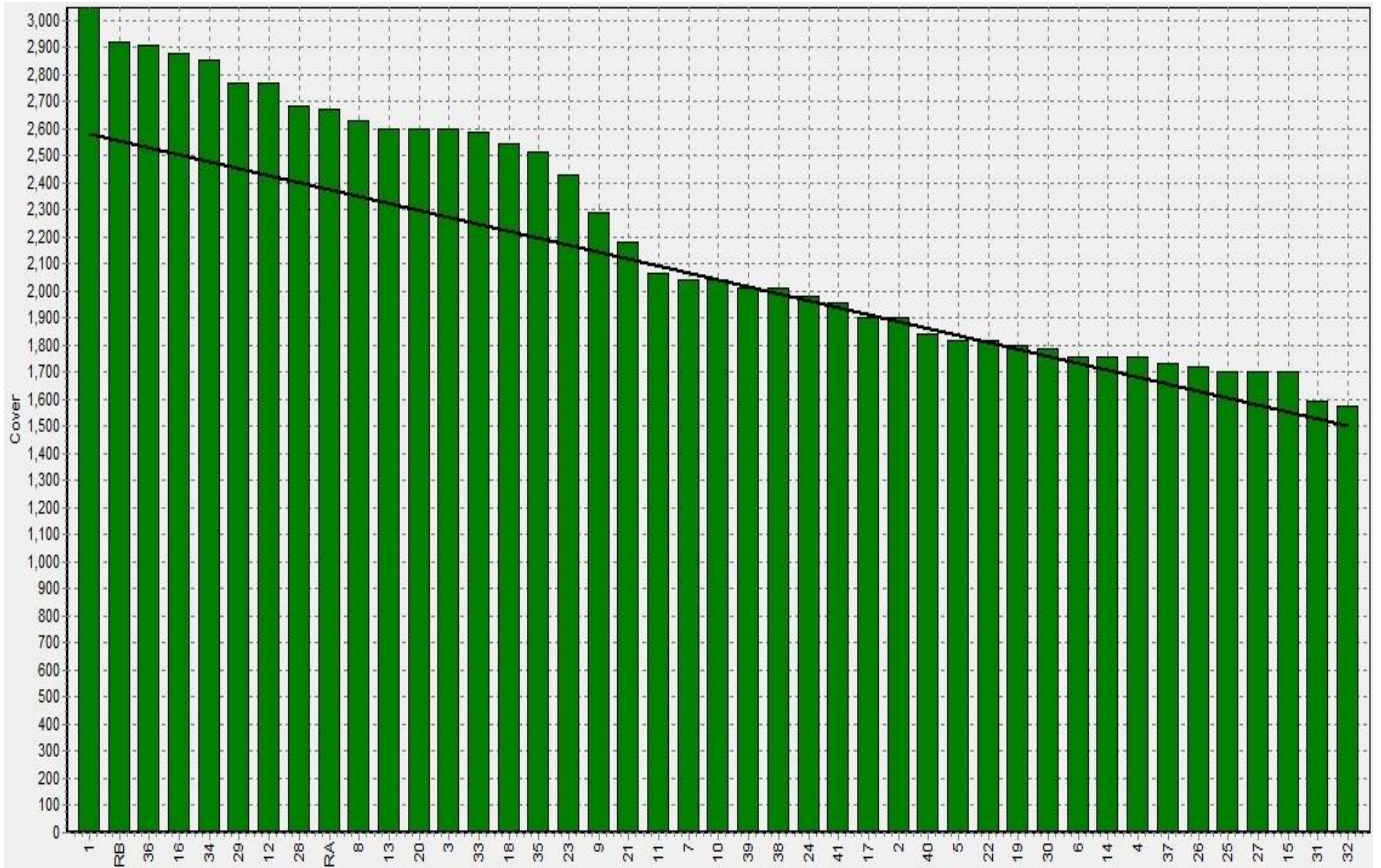

Mawheraiti