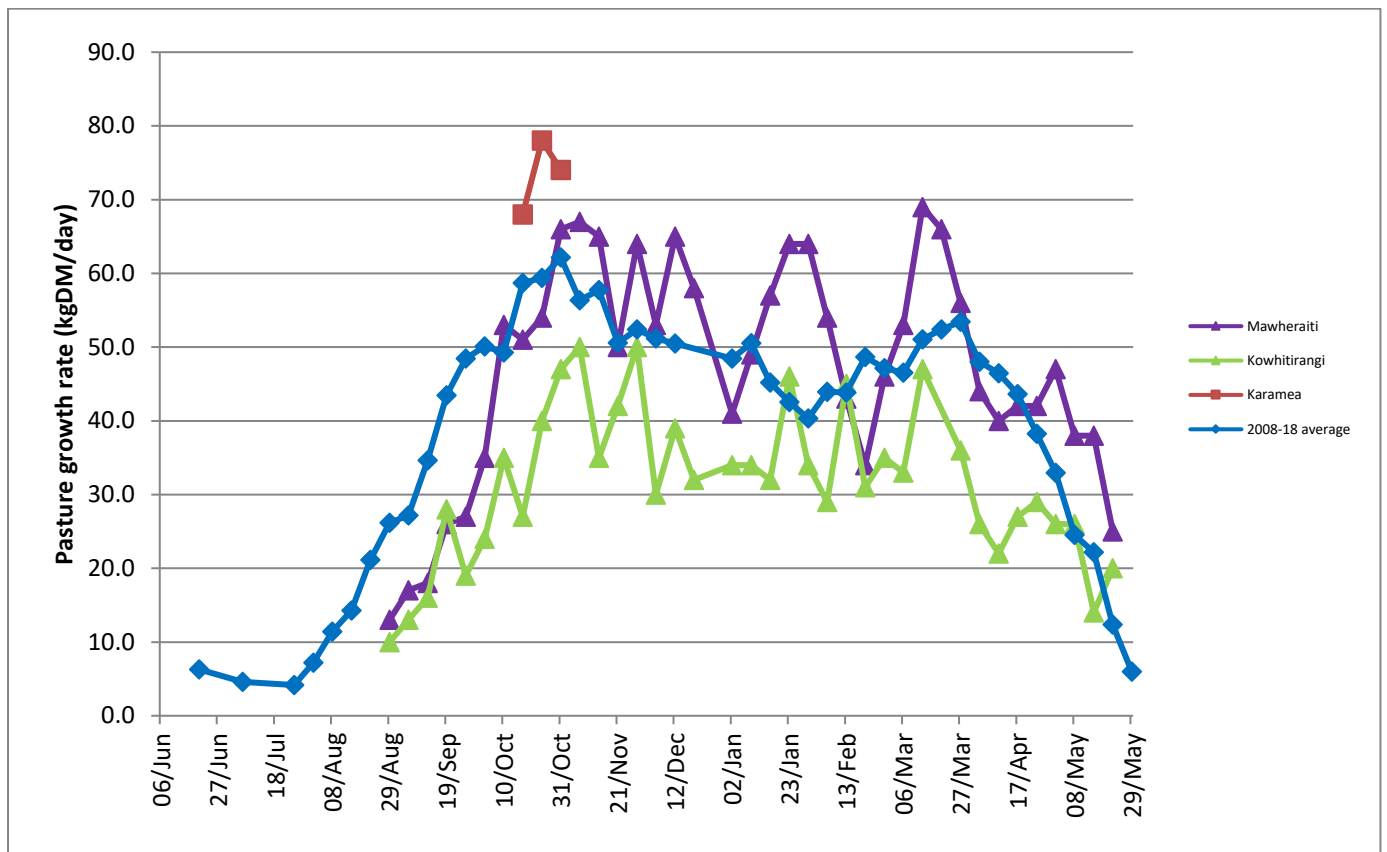

Weekly Pasture Growth Rates