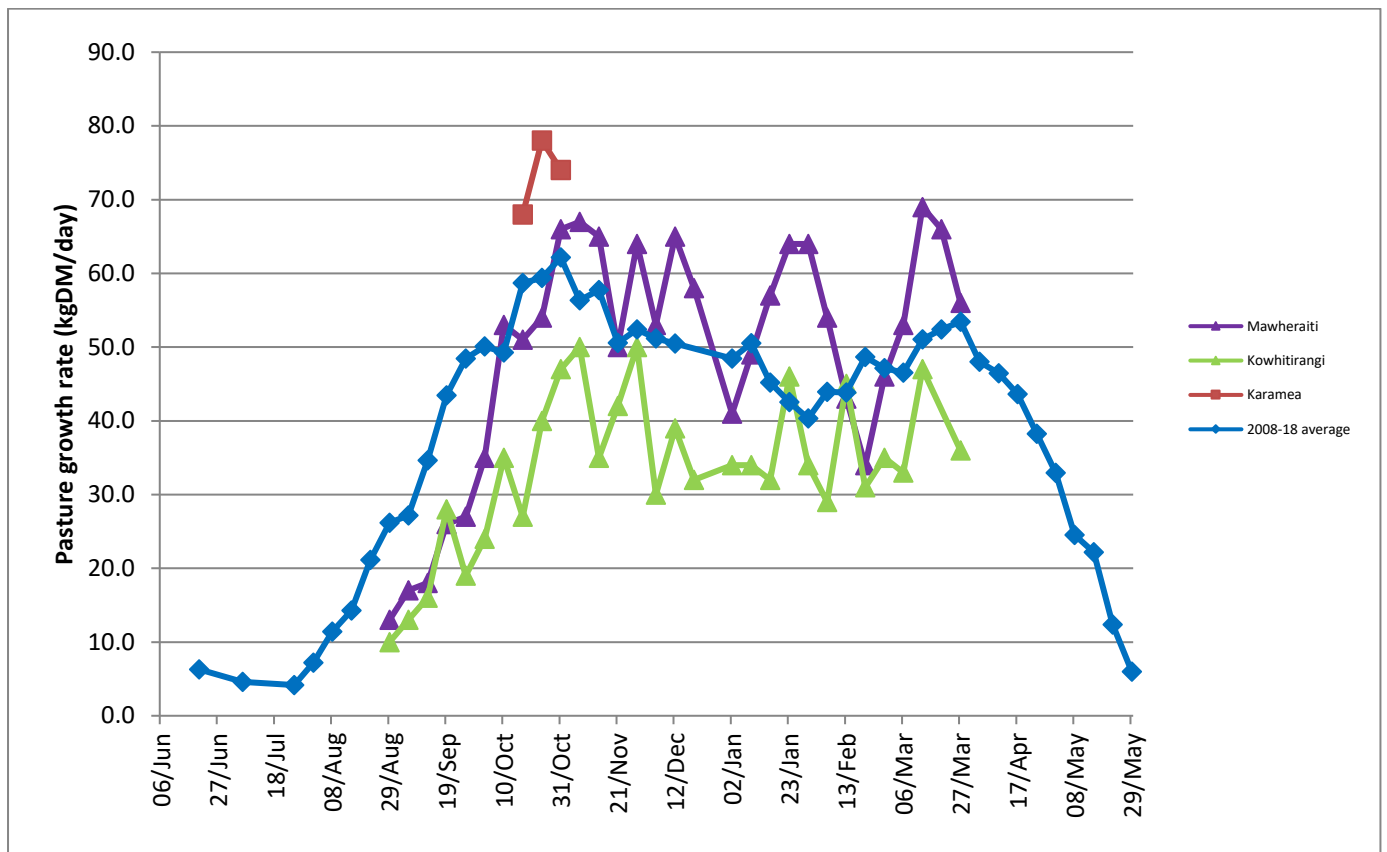

Weekly Pasture Growth Rates