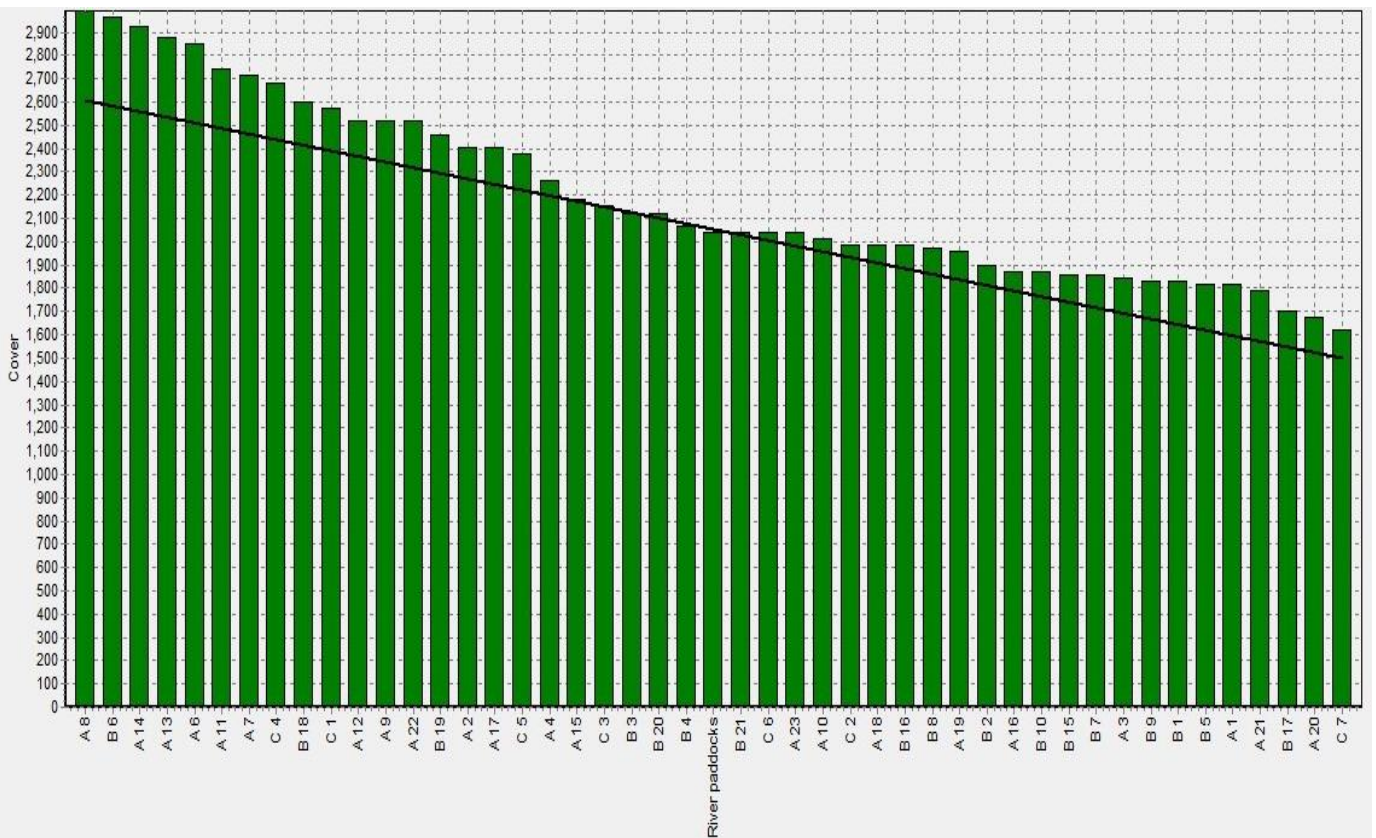

Farm Summary

	Mawheraiti	Kowhitirangi
Average cover (kg DM/ha)	2444	2175
APC (13 February)	2427	-
Rotation length (days)	25	31
Stocking rate	2.4	2.2
Percentage in milk	100	100
Milksolids kg/cow	1.48	1.13
Milksolids kg/ha	3.3	2.3
MS/cow (season to date)	366	357
MS/ha (season to date)	920	727
N (kg/ha) year to date	121	178
Current N application rate kg N/ha	-	-
DM%	11.8	13.1
Pasture ME	12.9	11.8
Pasture NDF	53.5	50.9
Pasture CP	29.2	26.1
Target Intake (kg DM/cow/d)	20	18
Supplement (kg/cow/day)	0	1.5

Weekly Pasture Growth Rates

Weekly Soil Temperature

Mawheraiti

Kowhitirangi

Mawheraiti

Description	Date	RPM	% DM	% Prot	% Lipid	% ADF	% NDF	Sol Sugar	OMD %	MJME/kg
Paddock 13	7/9/2018	10.3	17.7	30.1	4.6	18.7	41.4	13.0	92.2	>12.7
Paddock 12	1/10/2018	14.0	13.5	27.7	3.7	21.8	47.1	13.9	>85	>12.7
Paddock 25	5/11/2018	14.6	13.7	22.7	4.3	23.0	43.8	15.1	89.3	>12.7
Paddock 4	4/12/2018	17.4	16.8	18.8	3.6	8.5	23.5	18.2	>85	12.7
Paddock 5	28/1/2019	8.7	15.3	25.1	3.6	22.6	51.1	7.0	84	12.3
Paddock 2	11/2/2019	16.8	11.8	29.2	3.3	24.4	53.5	5.0	>85	>12.7