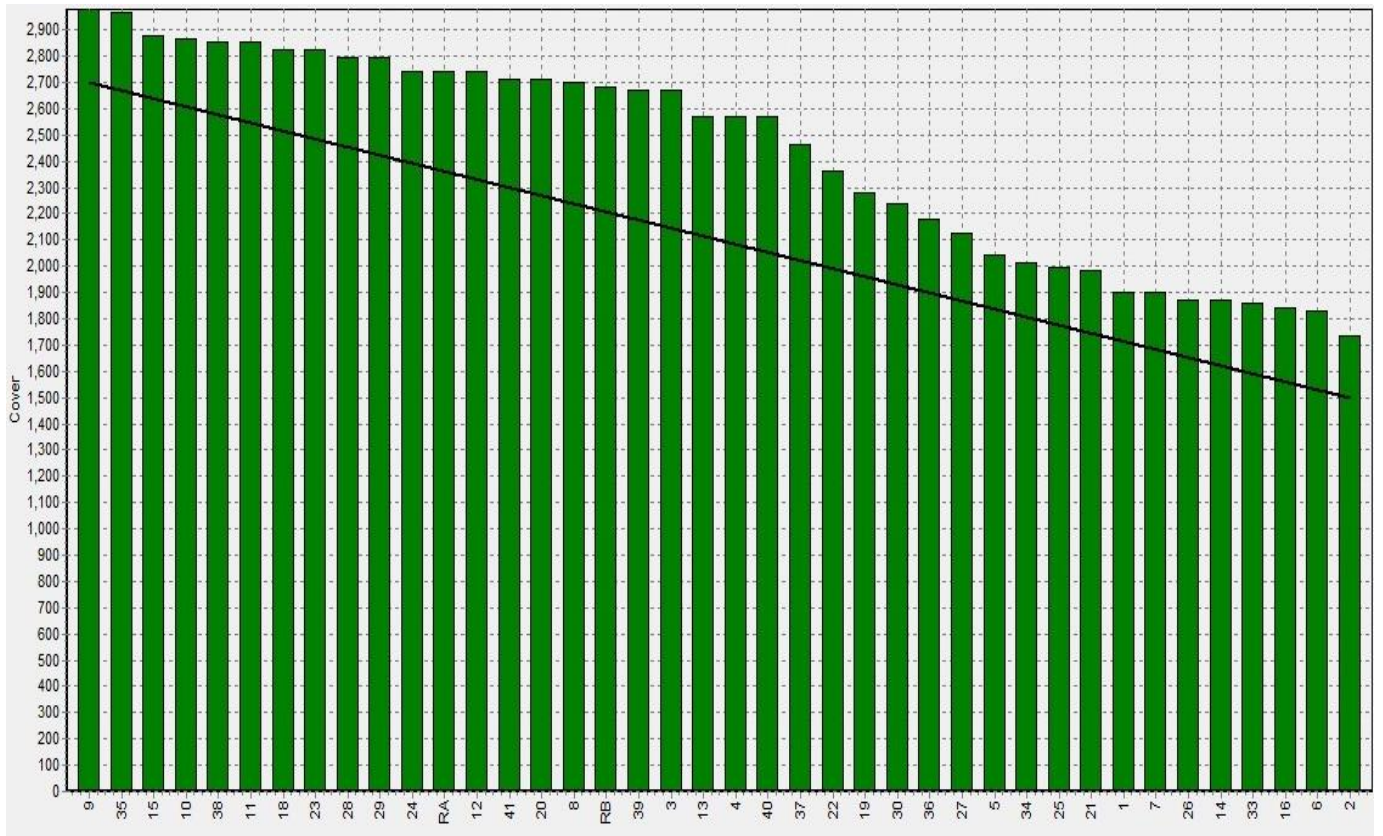

Mawheraiti