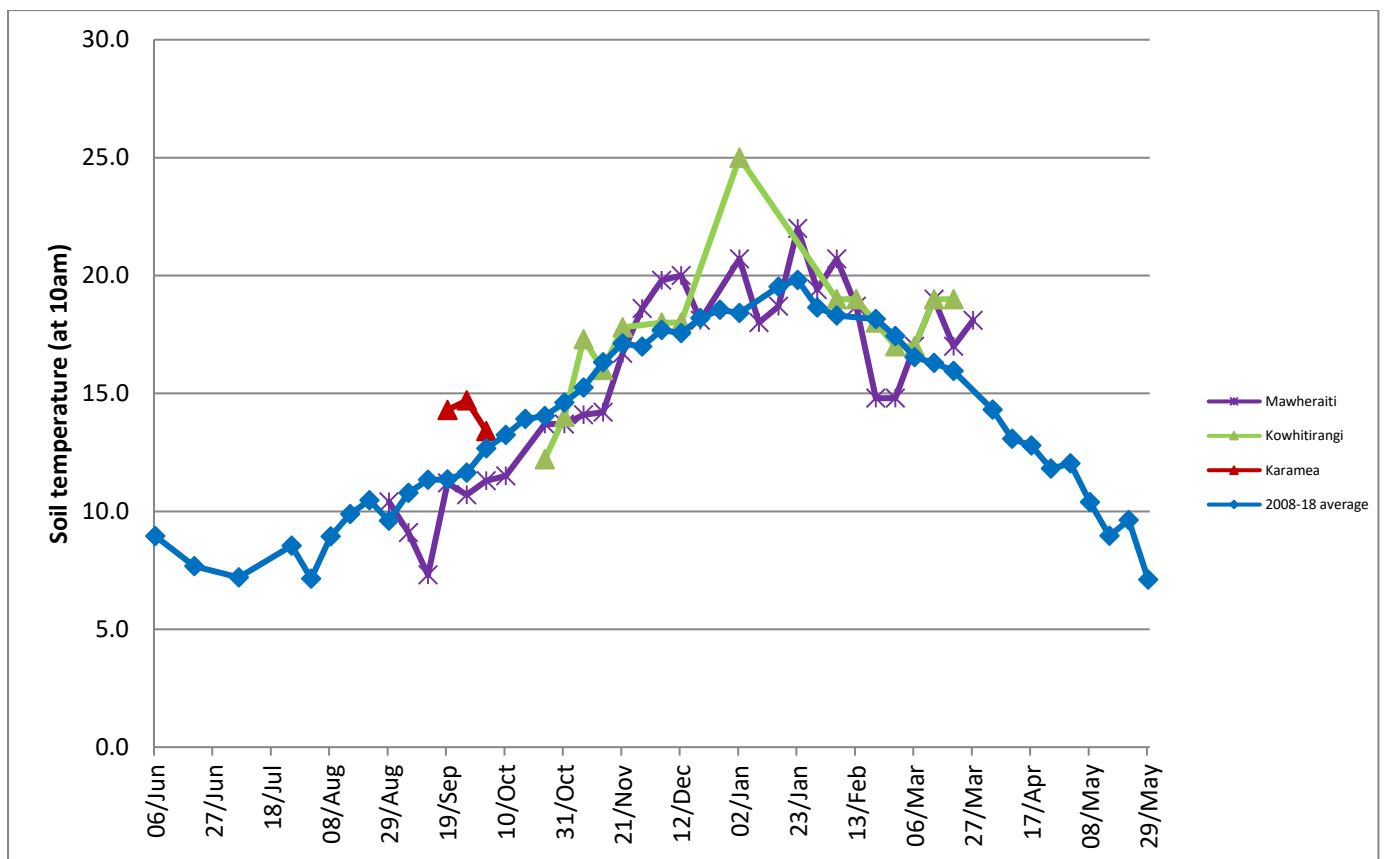

Weekly Soil Temperature