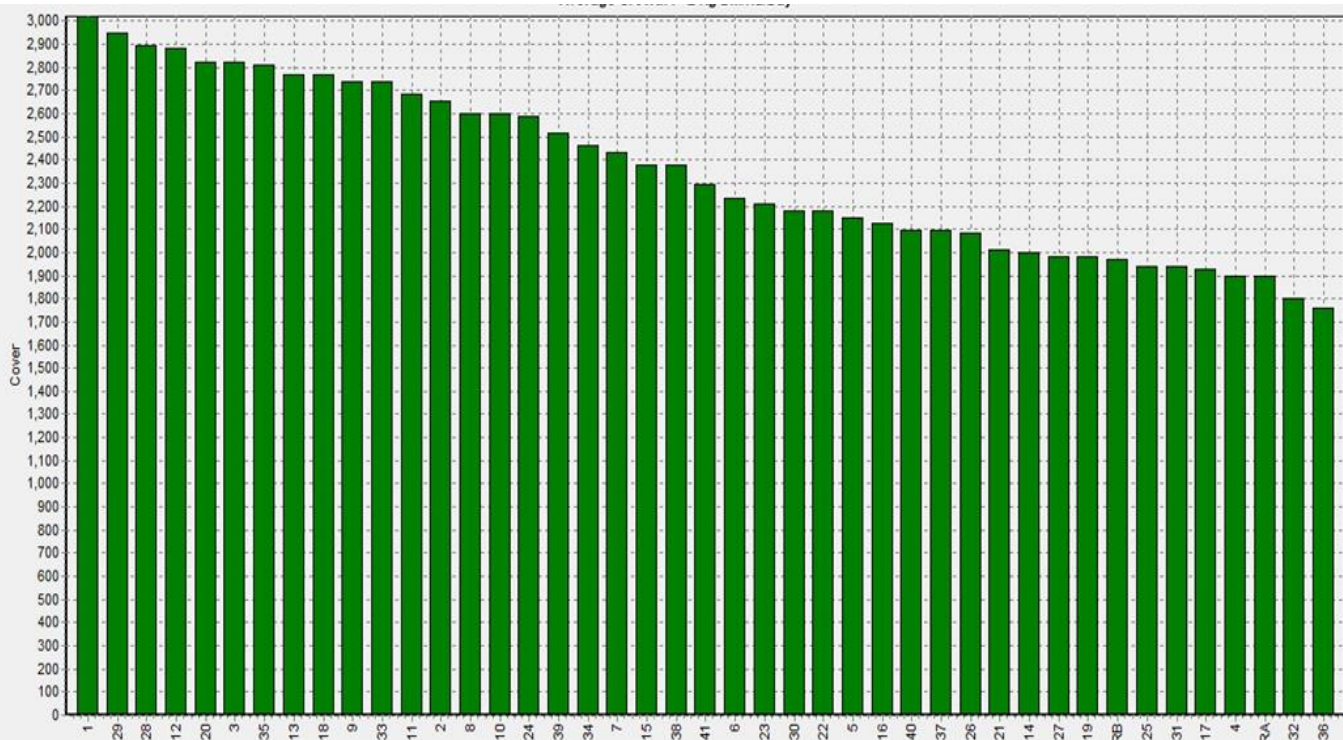

NB: pasture quality data are for 1 sample collected from each farm

Weekly Pasture Growth Rates

Weekly Soil Temperature

Mawheraiti

Kowhitirangi

Mawheraiti

Description	Date	RPM	% DM	% Prot	% Lipid	% ADF	% NDF	Sol Sugar	OMD %	MJME/kg