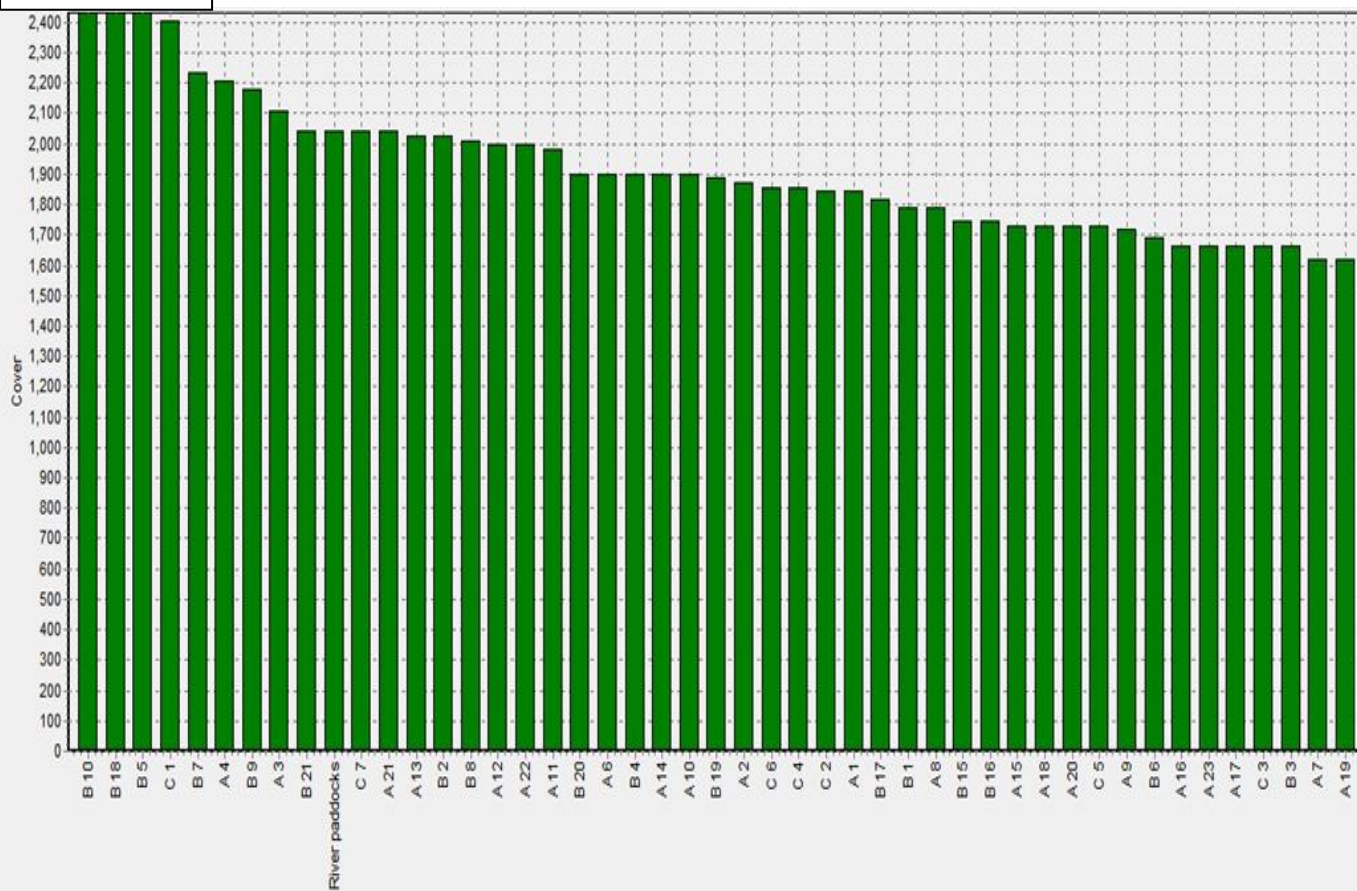

NB: pasture quality data are for 1 sample collected from each farm

Weekly Pasture Growth Rates

Weekly Soil Temperature

Mawheraiti

Kowhitirangi

Mawheraiti

Description	Date	RPM	% DM	% Prot	% Lipid	% ADF	% NDF	Sol Sugar	OMD %	MJME/kg