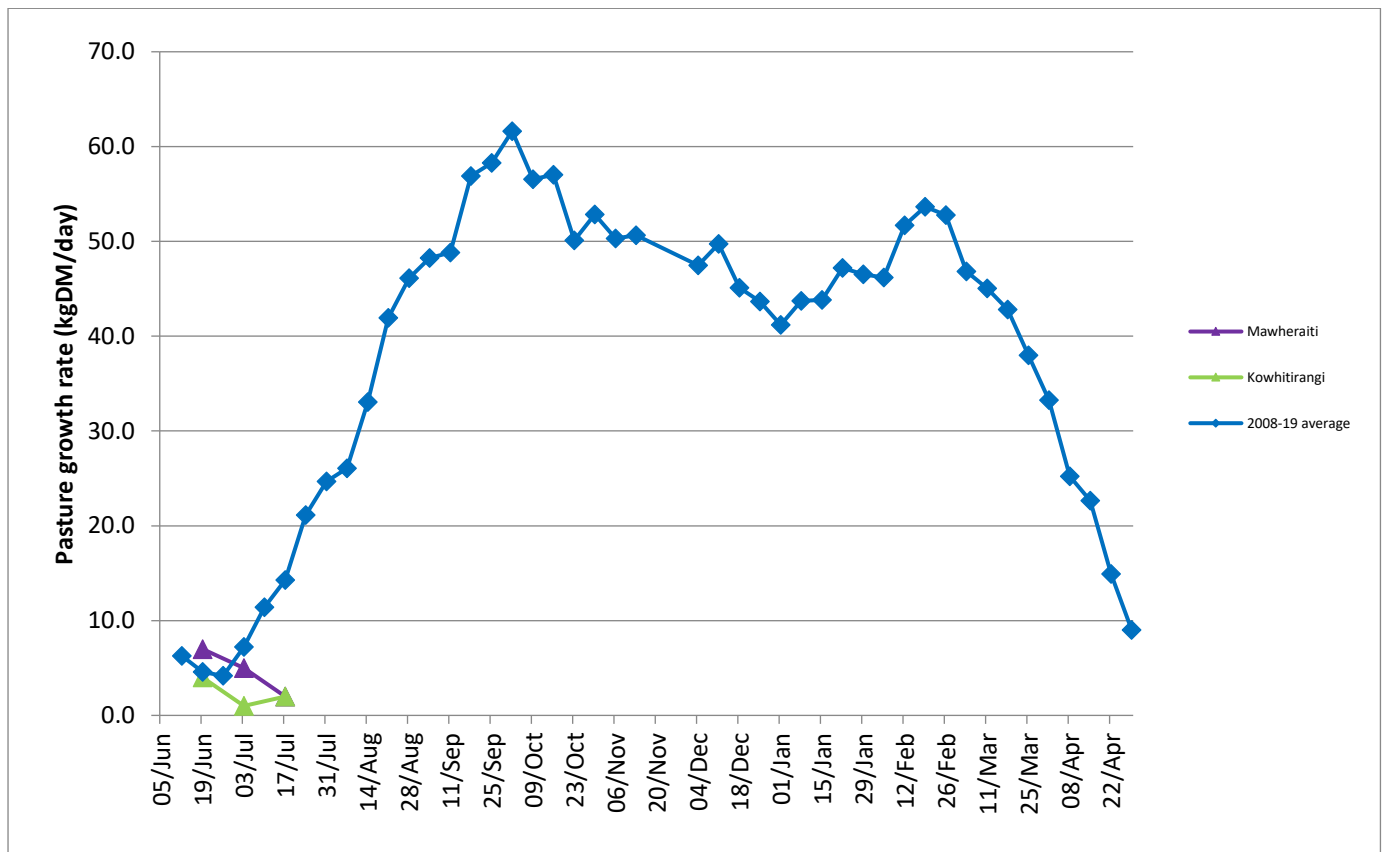

Weekly Pasture Growth Rates

Weekly Soil Temperature