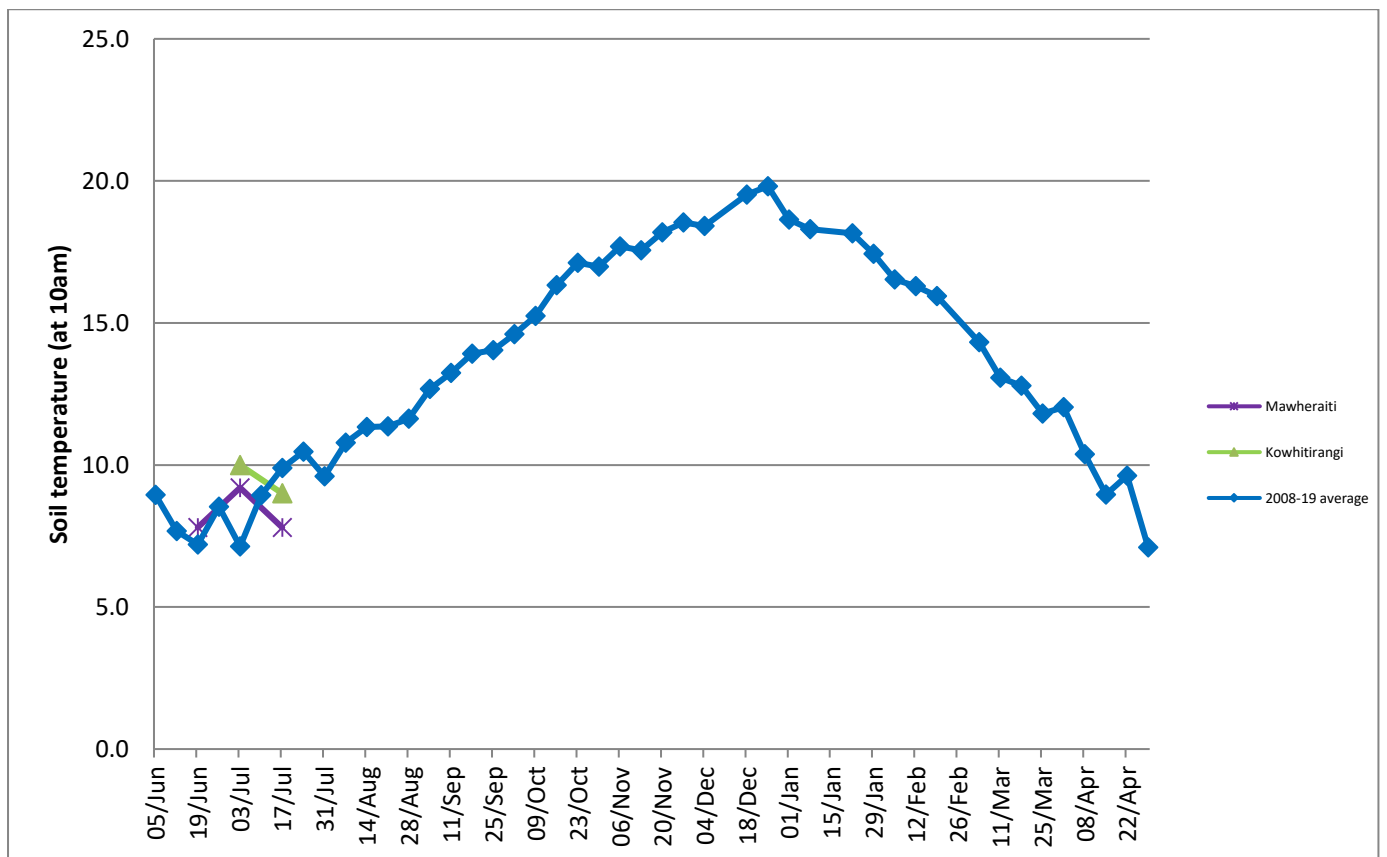

Weekly Pasture Growth Rates

Weekly Soil Temperature