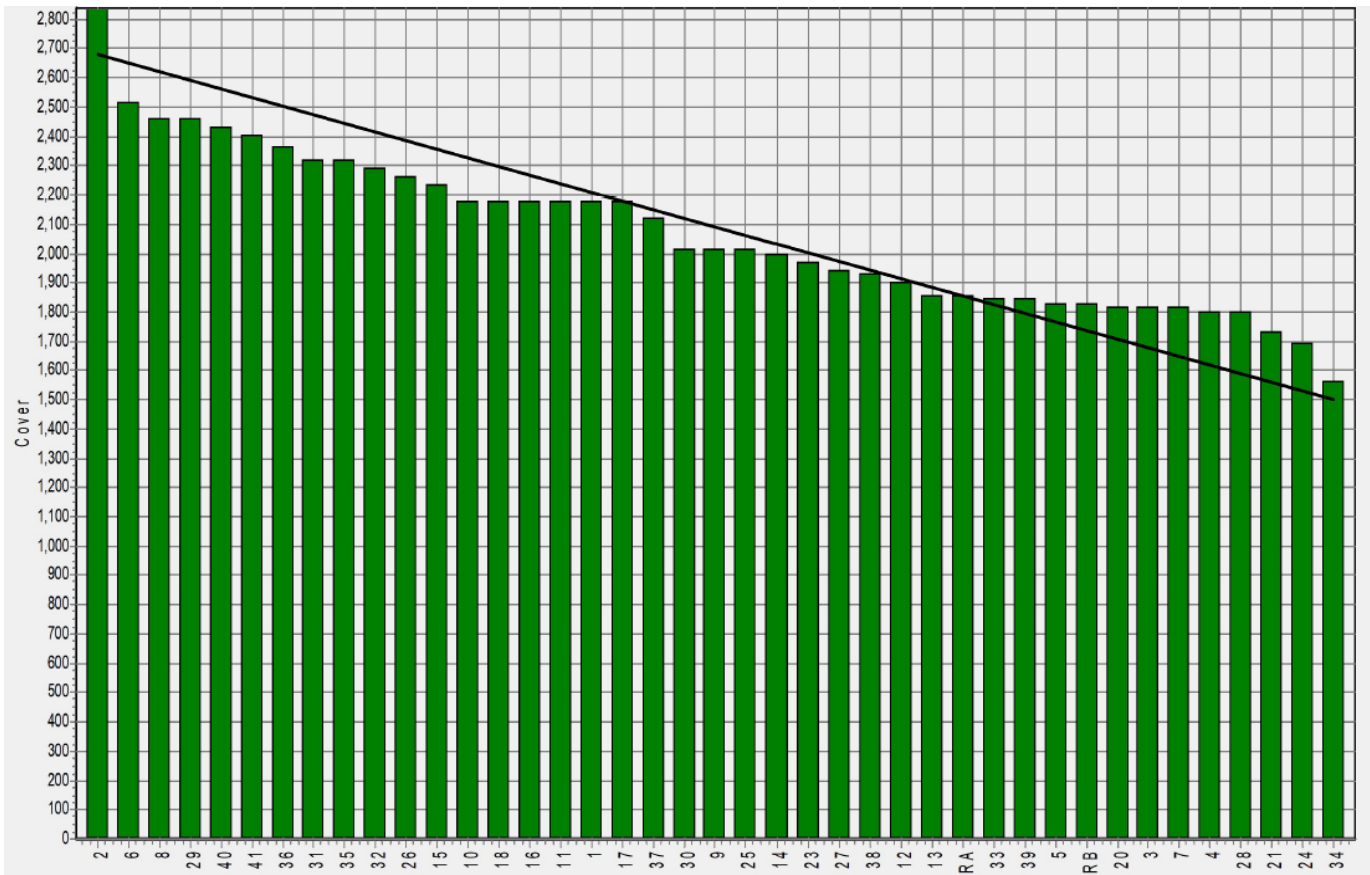

Mawheraiti