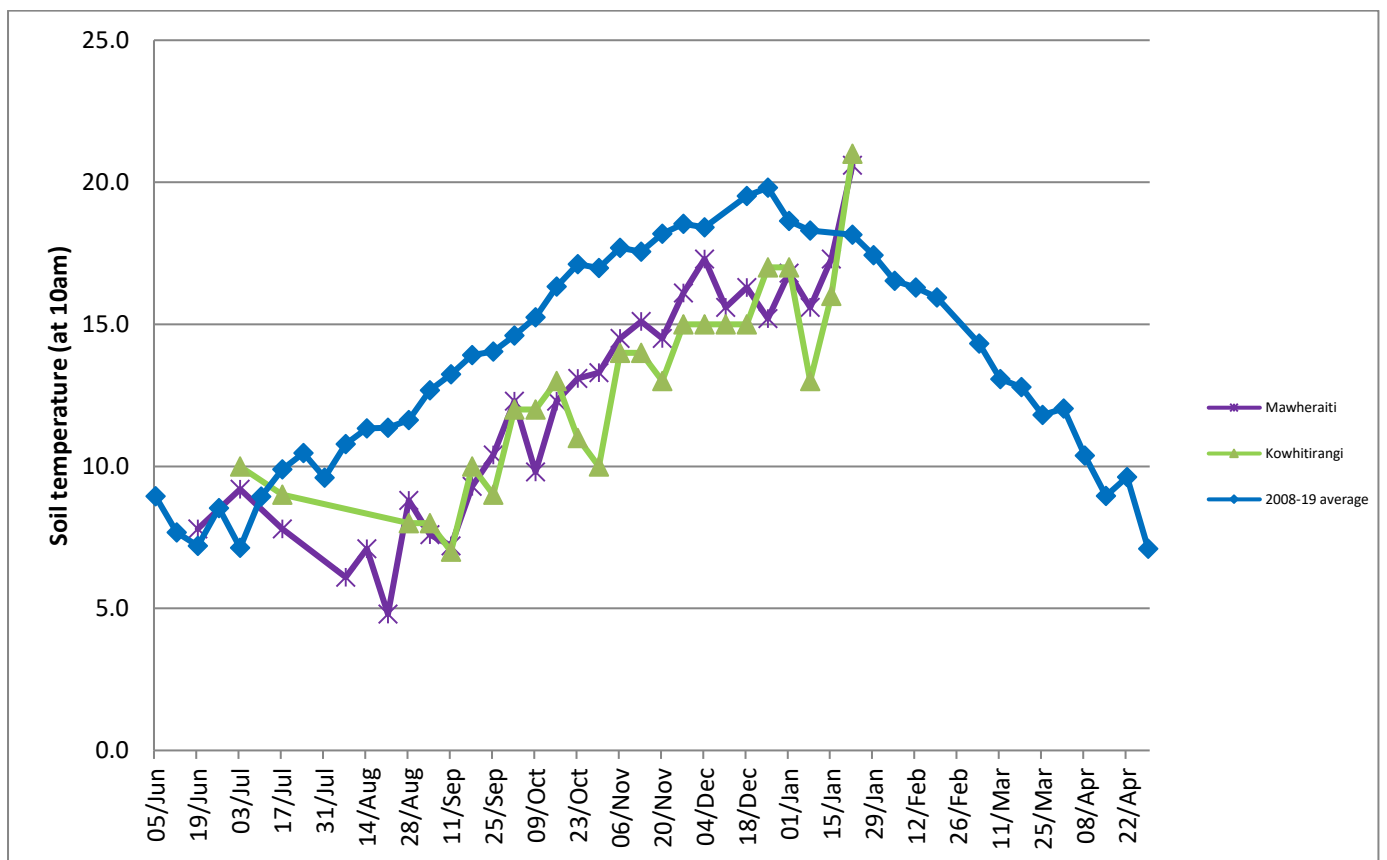

Weekly Pasture Growth Rates

Weekly Soil Temperature