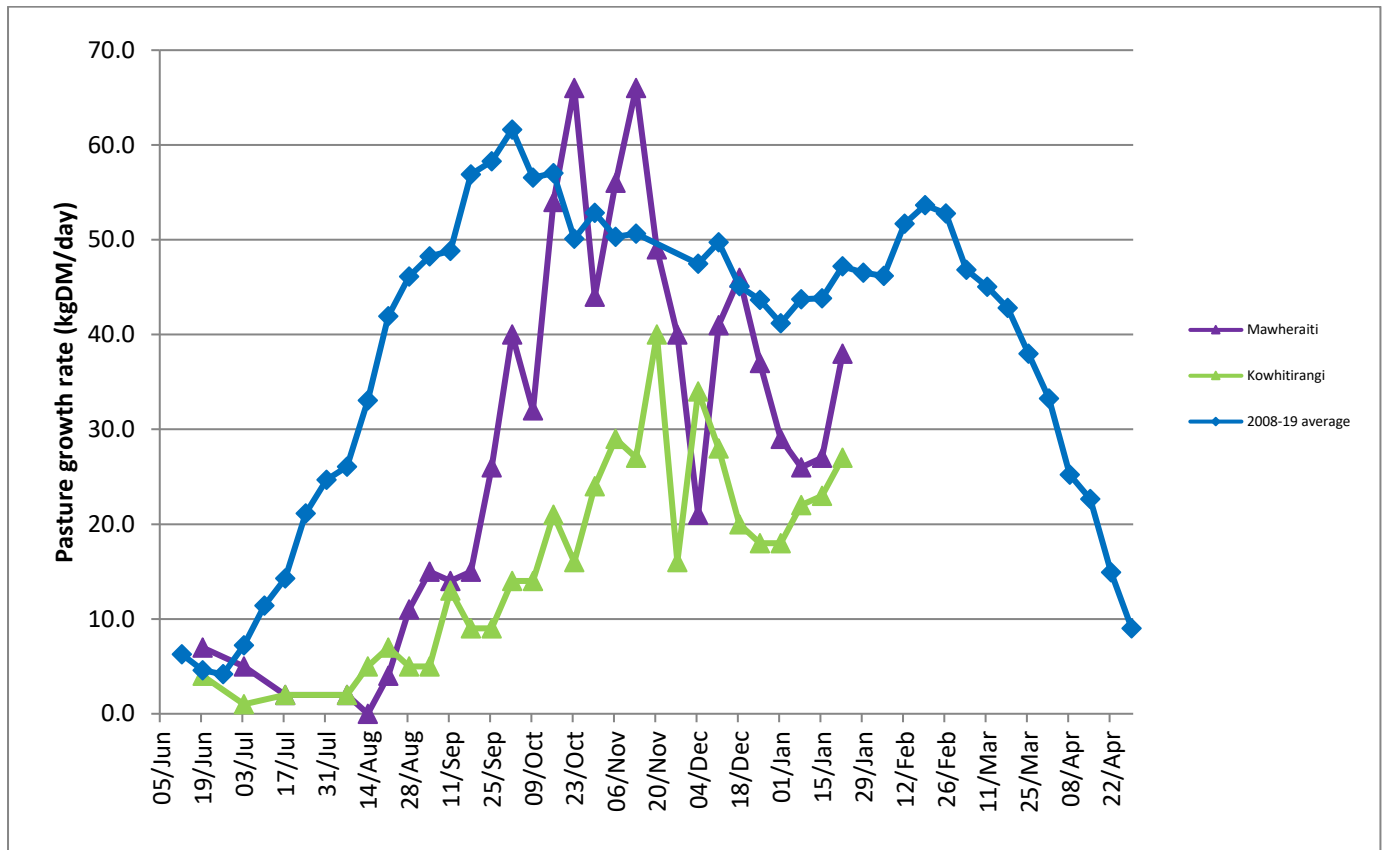

Weekly Pasture Growth Rates

Weekly Soil Temperature