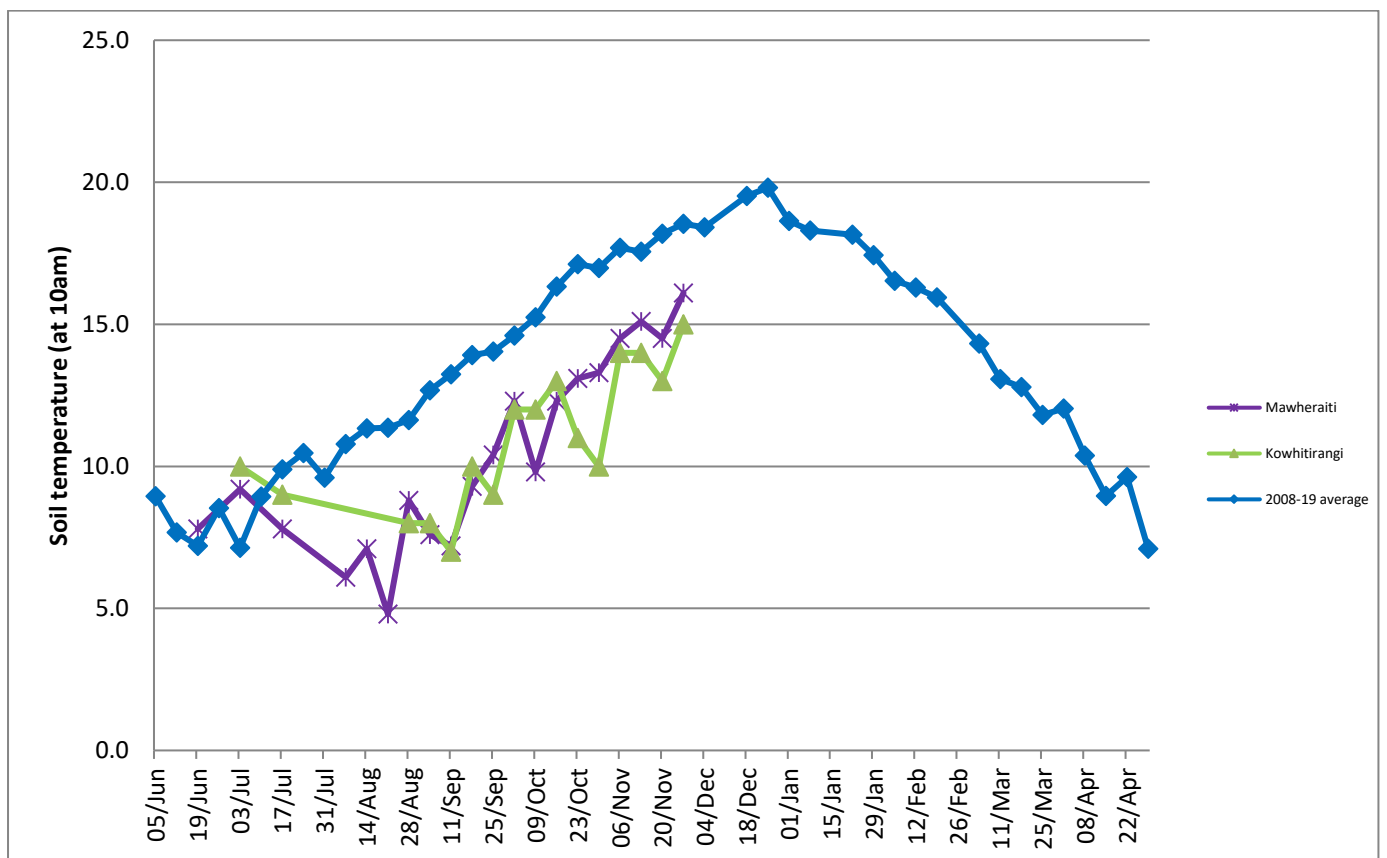

Westland Monitor Farm Project

Weekly Update as at week ending Wednesday 27th November 2019

CO Comment

Farm Summary

	Mawheraiti	Kowhitirangi
Average cover (kg DM/ha)	2159	1934
APC (3 July)	2391	2080
Rotation length (days)	24	26
Stocking rate	2.5	2.3
Percentage in milk	100	100
Milksolids kg/cow	1.79	1.93
Milksolids kg/ha	4.5	4.2
MS/cow (season to date)	159	183
MS/ha (season to date)	399	365
N (kg/ha) year to date	79	115
Current N application rate kg N/ha	24	41
	4 Nov	6 Nov
DM%	15.4	13.5
Pasture ME	12.2	12.5
Pasture NDF	46.6	43.8
Pasture CP	16.3	23.7
Target Intake (kg DM/cow/d)	19	18
Supplement (kg/cow/day)	1.3	3.7
Soil temperature (°C)	16.1	15
Growth Rate (kg DM/day)	40	16
Rainfall	25	98
Conditions for farmwalk	Sunny and warm	Pouring rain, cold

NB: pasture quality data are for 1 sample collected from each farm

Weekly Pasture Growth Rates

Weekly Soil Temperature

Mawheraiti

Kowhitirangi

Mawheraiti

Description	Date	RPM	% DM	% Prot	% Lipid	% ADF	% NDF	Sol Sugar	OMD %	MJME/kg
Paddock 2	15/07/19	15.4	12.7	30.2	3.8	19.2	38.4	8.5	88.8	13.0
Paddock 17	2/09/19	16.8	15.5	24.0	4.7	11.4	48.3	12.0	84.4	12.3
Paddock 2	4/11/19	13.0	15.4	16.3	3.4	22.1	46.6	16.5	83.2	12.2