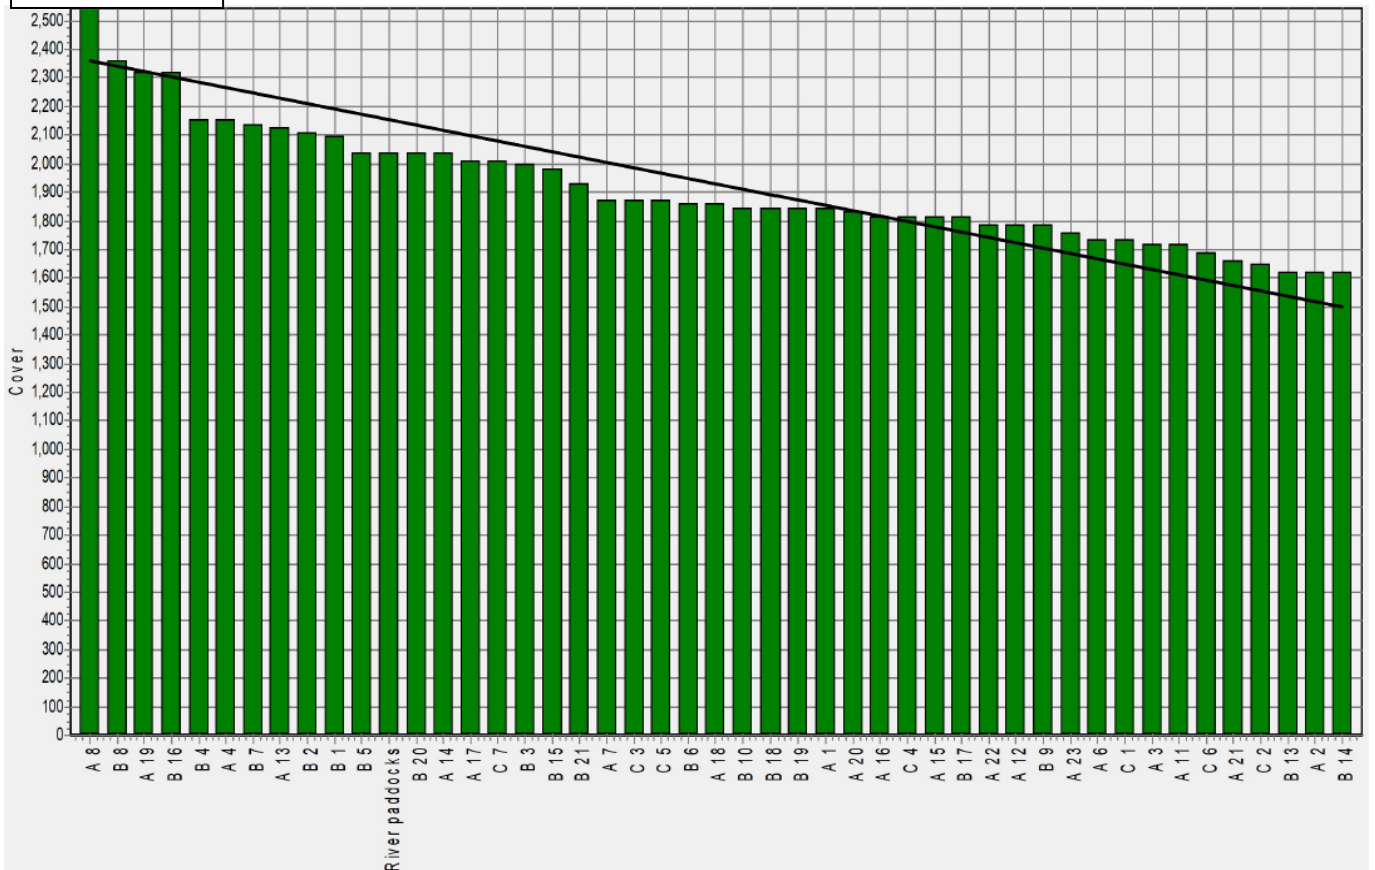

Westland Monitor Farm Project

Weekly Update as at week ending Wednesday 27th November 2019

CO Comment

Farm Summary

	Mawheraiti	Kowhitirangi
Average cover (kg DM/ha)	2159	1934
APC (3 July)	2391	2080
Rotation length (days)	24	26
Stocking rate	2.5	2.3
Percentage in milk	100	100
Milksolids kg/cow	1.79	1.93
Milksolids kg/ha	4.5	4.2
MS/cow (season to date)	159	183
MS/ha (season to date)	399	365
N (kg/ha) year to date	79	115
Current N application rate kg N/ha	24	41
	4 Nov	6 Nov
DM%	15.4	13.5
Pasture ME	12.2	12.5
Pasture NDF	46.6	43.8
Pasture CP	16.3	23.7
Target Intake (kg DM/cow/d)	19	18
Supplement (kg/cow/day)	1.3	3.7
Soil temperature (°C)	16.1	15
Growth Rate (kg DM/day)	40	16
Rainfall	25	98
Conditions for farmwalk	Sunny and warm	Pouring rain, cold

NB: pasture quality data are for 1 sample collected from each farm

Weekly Pasture Growth Rates

Weekly Soil Temperature

Mawheraiti

Kowhitirangi

Mawheraiti

Description	Date	RPM	% DM	% Prot	% Lipid	% ADF	% NDF	Sol Sugar	OMD %	MJME/kg
Paddock 2	15/07/19	15.4	12.7	30.2	3.8	19.2	38.4	8.5	88.8	13.0
Paddock 17	2/09/19	16.8	15.5	24.0	4.7	11.4	48.3	12.0	84.4	12.3
Paddock 2	4/11/19	13.0	15.4	16.3	3.4	22.1	46.6	16.5	83.2	12.2

Kowhitirangi

Description	Date	RPM	% DM	% Prot	% Lipid	% ADF	% NDF	Sol Sugar	OMD %	MJME /kg
Paddock 5b	17/07/19	13.8	14.3	24.3	3.9	18.4	43.1	14.2	85.2	12.4
Paddock 3c	4/09/19	10.8	17.3	24.0	3.5	15.7	36.1	21.1	>85	12.6
Paddock 9b	9/10/19	8.9	15.0	25.6	3.3	22.3	45.2	10.5	83.3	12.2
Paddock 15a	6/11/19	9.0	13.5	23.7	3.8	20.4	43.8	12.2	>85	12.5