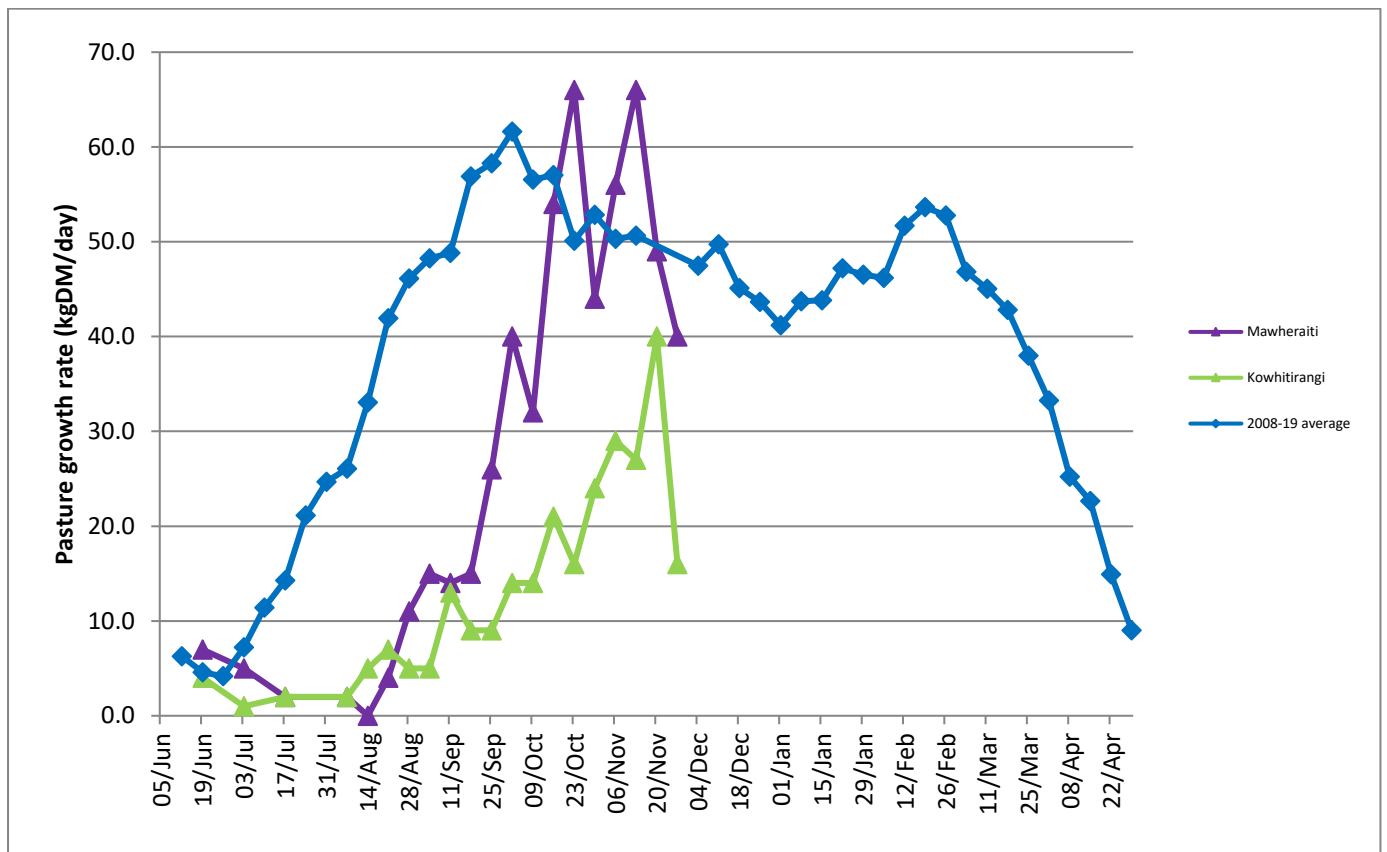

Westland Monitor Farm Project

Weekly Update as at week ending Wednesday 27th November 2019

CO Comment

Farm Summary

	Mawheraiti	Kowhitirangi
Average cover (kg DM/ha)	2159	1934
APC (3 July)	2391	2080
Rotation length (days)	24	26
Stocking rate	2.5	2.3
Percentage in milk	100	100
Milksolids kg/cow	1.79	1.93
Milksolids kg/ha	4.5	4.2
MS/cow (season to date)	159	183
MS/ha (season to date)	399	365
N (kg/ha) year to date	79	115
Current N application rate kg N/ha	24	41
	4 Nov	6 Nov
DM%	15.4	13.5
Pasture ME	12.2	12.5
Pasture NDF	46.6	43.8
Pasture CP	16.3	23.7
Target Intake (kg DM/cow/d)	19	18
Supplement (kg/cow/day)	1.3	3.7
Soil temperature (°C)	16.1	15
Growth Rate (kg DM/day)	40	16
Rainfall	25	98
Conditions for farmwalk	Sunny and warm	Pouring rain, cold

NB: pasture quality data are for 1 sample collected from each farm

Weekly Pasture Growth Rates

Weekly Soil Temperature

Mawheraiti

Kowhitirangi

Mawheraiti

Description	Date	RPM	% DM	% Prot	% Lipid	% ADF	% NDF	Sol Sugar	OMD %	MJME/kg
Paddock 2	15/07/19	15.4	12.7	30.2	3.8	19.2	38.4	8.5	88.8	13.0
Paddock 17	2/09/19	16.8	15.5	24.0	4.7	11.4	48.3	12.0	84.4	12.3
Paddock 2	4/11/19	13.0	15.4	16.3	3.4	22.1	46.6	16.5	83.2	12.2