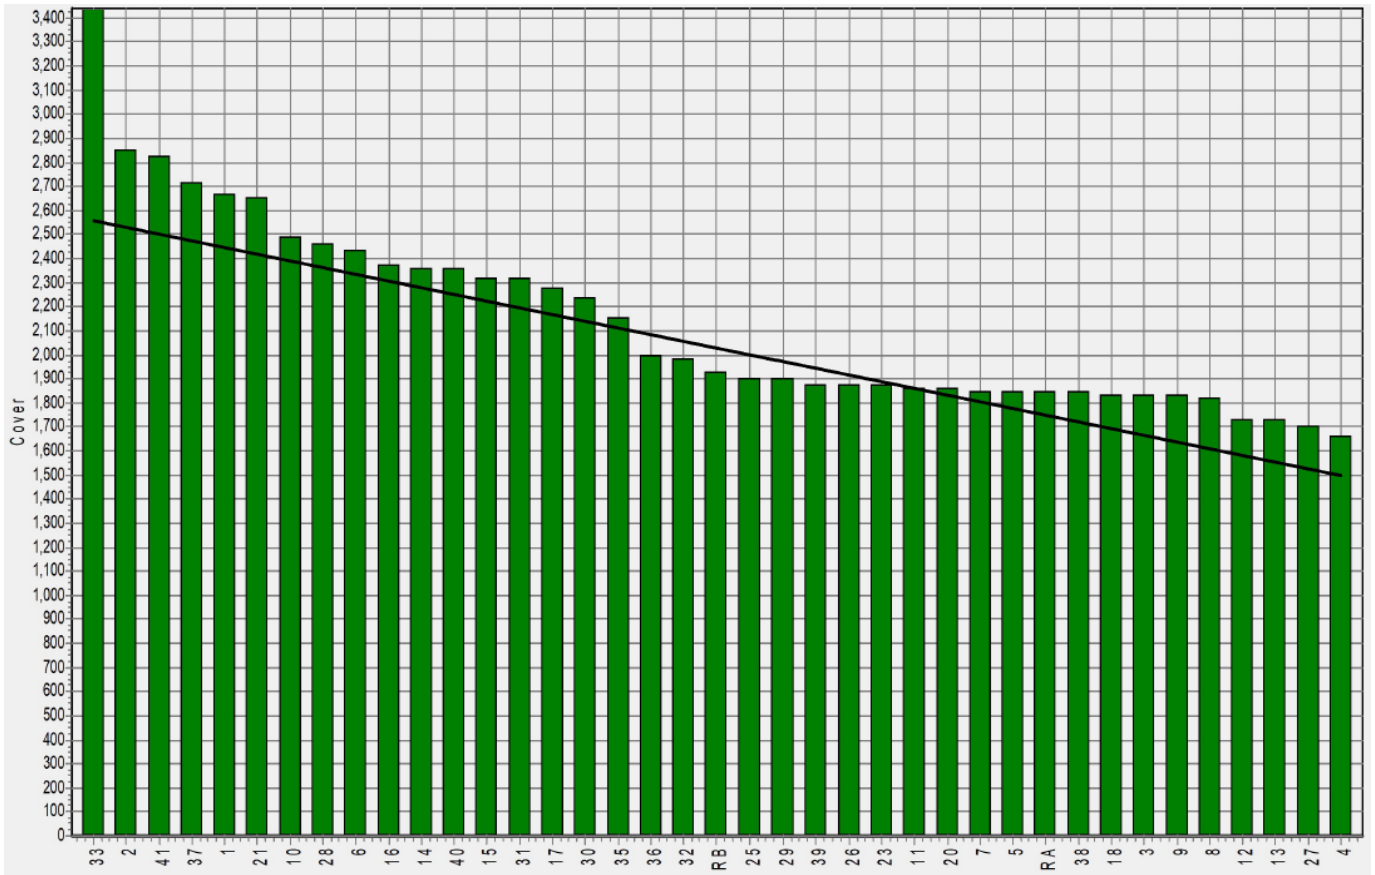

Westland Monitor Farm Project

Weekly Update as at week ending Wednesday 27th November 2019

CO Comment

Farm Summary

	Mawheraiti	Kowhitirangi
Average cover (kg DM/ha)	2159	1934
APC (3 July)	2391	2080
Rotation length (days)	24	26
Stocking rate	2.5	2.3
Percentage in milk	100	100
Milksolids kg/cow	1.79	1.93
Milksolids kg/ha	4.5	4.2
MS/cow (season to date)	159	183
MS/ha (season to date)	399	365
N (kg/ha) year to date	79	115
Current N application rate kg N/ha	24	41
	4 Nov	6 Nov
DM%	15.4	13.5
Pasture ME	12.2	12.5
Pasture NDF	46.6	43.8
Pasture CP	16.3	23.7
Target Intake (kg DM/cow/d)	19	18
Supplement (kg/cow/day)	1.3	3.7
Soil temperature (°C)	16.1	15
Growth Rate (kg DM/day)	40	16
Rainfall	25	98
Conditions for farmwalk	Sunny and warm	Pouring rain, cold

NB: pasture quality data are for 1 sample collected from each farm

Weekly Pasture Growth Rates

Weekly Soil Temperature

Mawheraiti

Kowhitirangi

Mawheraiti

Description	Date	RPM	% DM	% Prot	% Lipid	% ADF	% NDF	Sol Sugar	OMD %	MJME/kg
Paddock 2	15/07/19	15.4	12.7	30.2	3.8	19.2	38.4	8.5	88.8	13.0
Paddock 17	2/09/19	16.8	15.5	24.0	4.7	11.4	48.3	12.0	84.4	12.3
Paddock 2	4/11/19	13.0	15.4	16.3	3.4	22.1	46.6	16.5	83.2	12.2

Kowhitirangi

Description	Date	RPM	% DM	% Prot	% Lipid	% ADF	% NDF	Sol Sugar	OMD %	MJME /kg
Paddock 5b	17/07/19	13.8	14.3	24.3	3.9	18.4	43.1	14.2	85.2	12.4
Paddock 3c	4/09/19	10.8	17.3	24.0	3.5	15.7	36.1	21.1	>85	12.6
Paddock 9b	9/10/19	8.9	15.0	25.6	3.3	22.3	45.2	10.5	83.3	12.2
Paddock 15a	6/11/19	9.0	13.5	23.7	3.8	20.4	43.8	12.2	>85	12.5