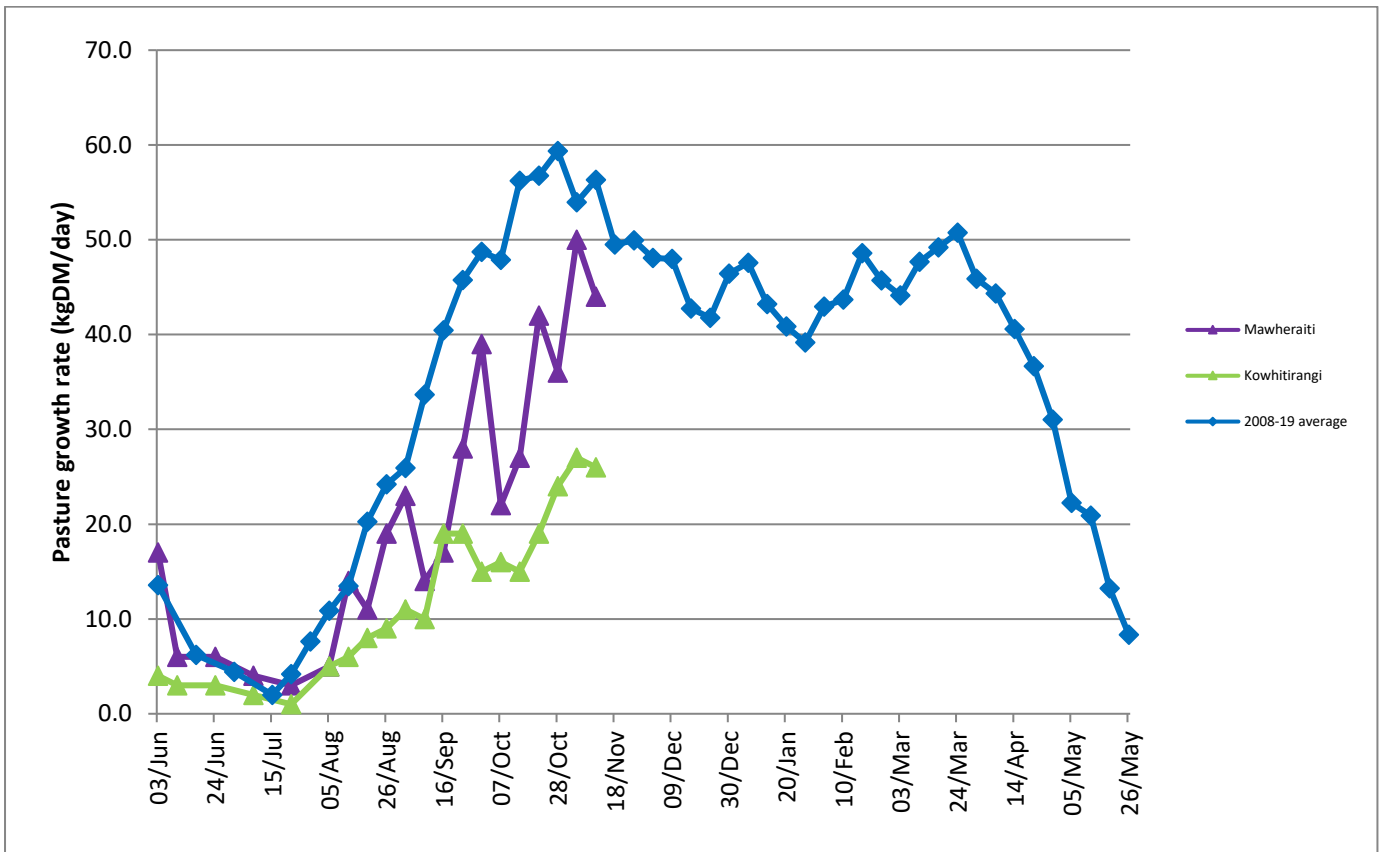

Weekly Pasture Growth Rates