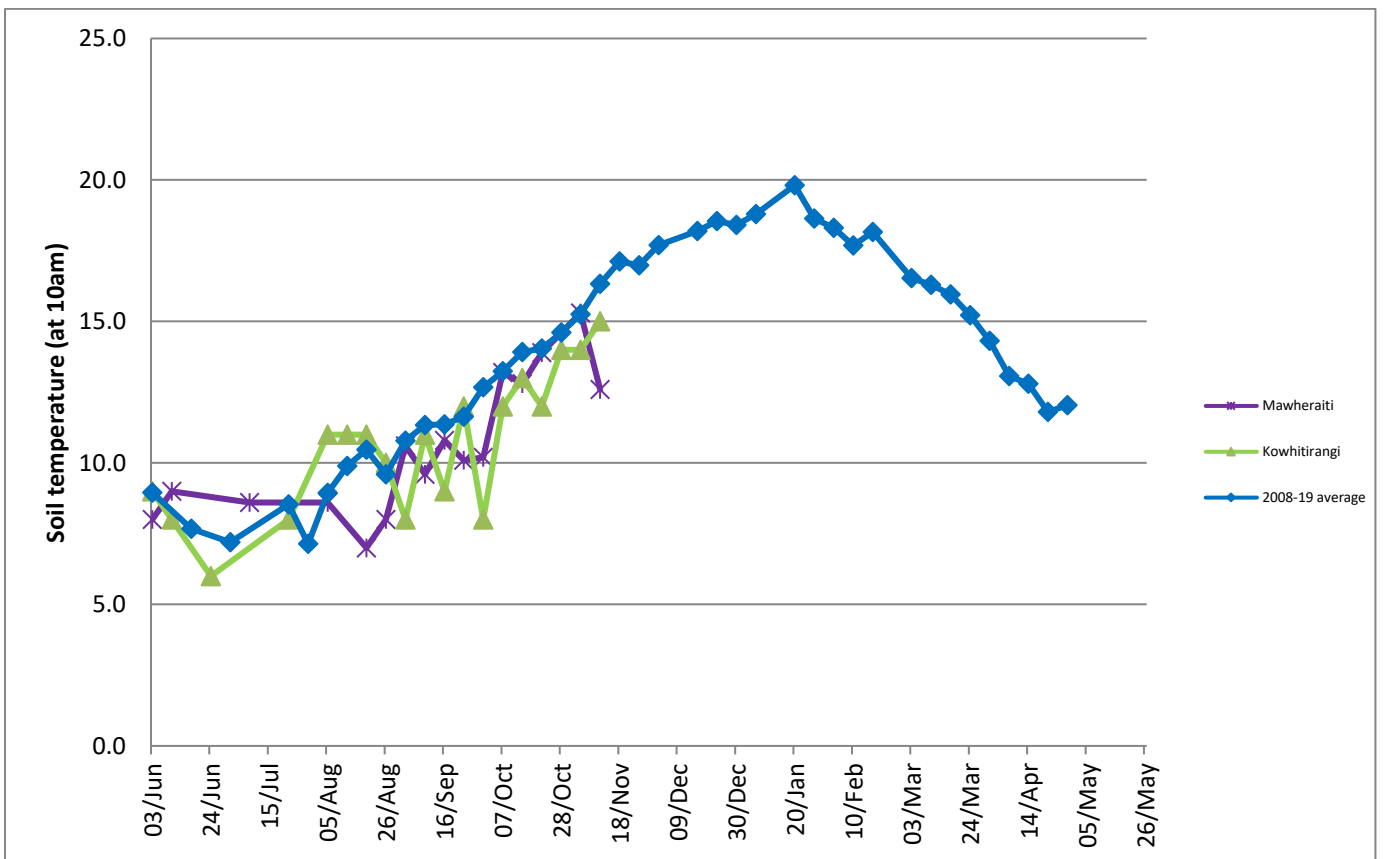

Weekly Soil Temperature