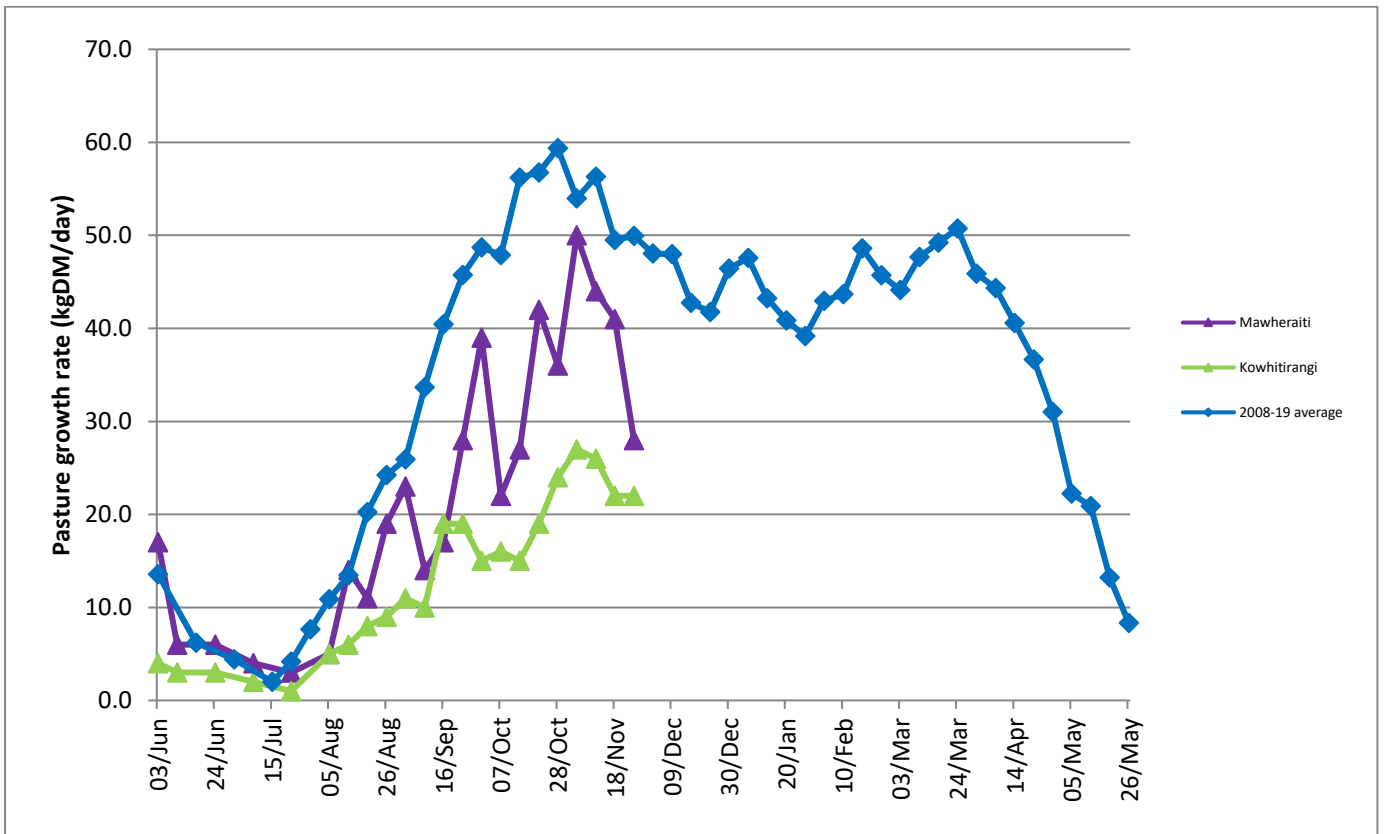

Westland Monitor Farm Project

Weekly Update as at week ending Wednesday 25 November 2020

CO Comment

No CO comment this week.

Farm Summary

	Mawheraiti	Kowhitirangi
Average cover (kg DM/ha)	2021	2011
APC (18 November)	2182	2094
Rotation length (days)	23	26
Stocking rate	2.3	2.3
Percentage in milk	100%	100%
Milksolids kg/cow	1.93	1.69
Milksolids kg/ha	4.5	3.9
MS/cow (season to date)	163	162
MS/ha (season to date)	413	360
N (kg/ha) year to date	106	90
Current N application rate kg N/ha	22	-
	2 Nov	4 Nov
DM%	13.6	10.9
Pasture ME	11.4	11.4
Pasture NDF	51.1	54.0
Pasture CP	24.6	27.6
Target Intake (kg DM/cow/d)	18	18
Supplement (kg/cow/day)	2.6	2.5
Soil temperature (°C)	15	15
Growth Rate (kg DM/day)	28	22
Rainfall	15	40
Conditions for farmwalk	Stunning Day	Stunning Day

NB: pasture quality data are for 1 sample collected from each farm

Weekly Pasture Growth Rates

Weekly Soil Temperature

Mawheraiti

Kowhitirangi