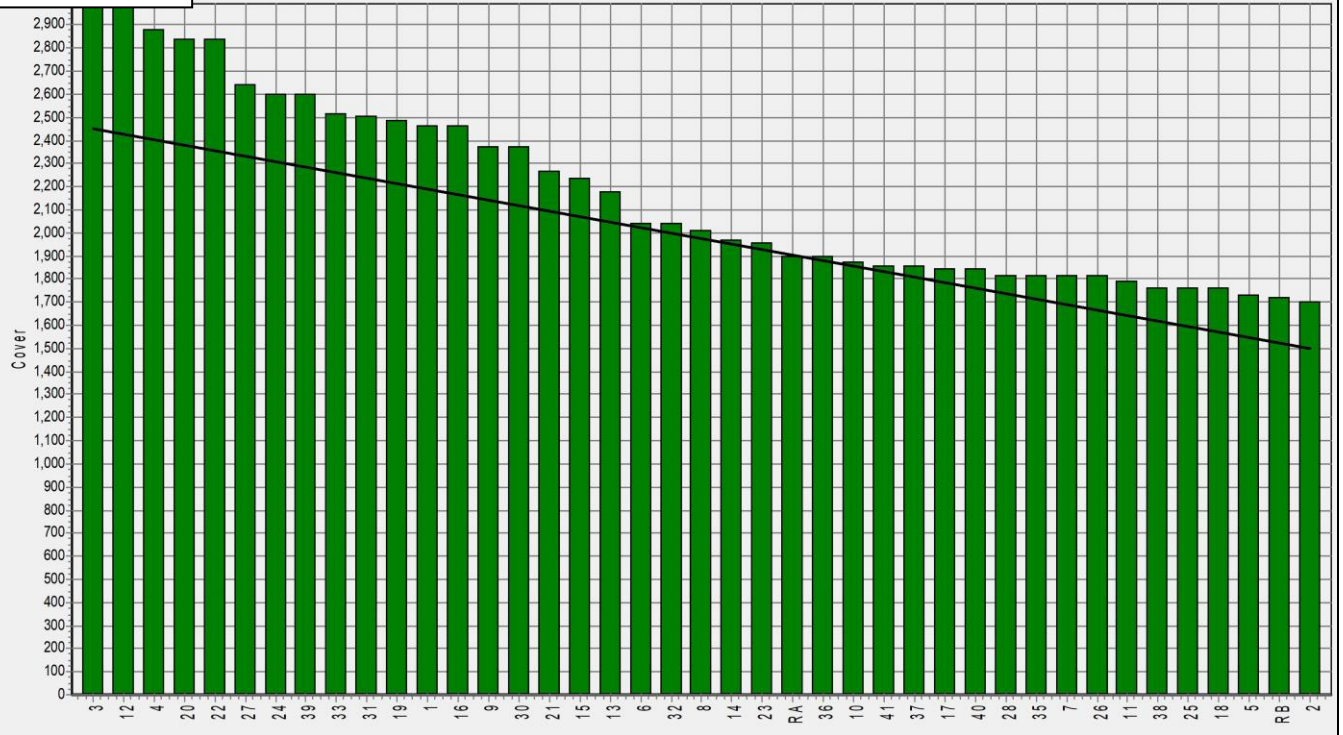

Westland Monitor Farm Project

Weekly Update as at week ending Wednesday 25 November 2020

CO Comment

No CO comment this week.

Farm Summary

	Mawheraiti	Kowhitirangi
Average cover (kg DM/ha)	2021	2011
APC (18 November)	2182	2094
Rotation length (days)	23	26
Stocking rate	2.3	2.3
Percentage in milk	100%	100%
Milksolids kg/cow	1.93	1.69
Milksolids kg/ha	4.5	3.9
MS/cow (season to date)	163	162
MS/ha (season to date)	413	360
N (kg/ha) year to date	106	90
Current N application rate kg N/ha	22	-
	2 Nov	4 Nov
DM%	13.6	10.9
Pasture ME	11.4	11.4
Pasture NDF	51.1	54.0
Pasture CP	24.6	27.6
Target Intake (kg DM/cow/d)	18	18
Supplement (kg/cow/day)	2.6	2.5
Soil temperature (°C)	15	15
Growth Rate (kg DM/day)	28	22
Rainfall	15	40
Conditions for farmwalk	Stunning Day	Stunning Day

NB: pasture quality data are for 1 sample collected from each farm

Weekly Pasture Growth Rates

Weekly Soil Temperature

Mawheraiti

Kowhitirangi