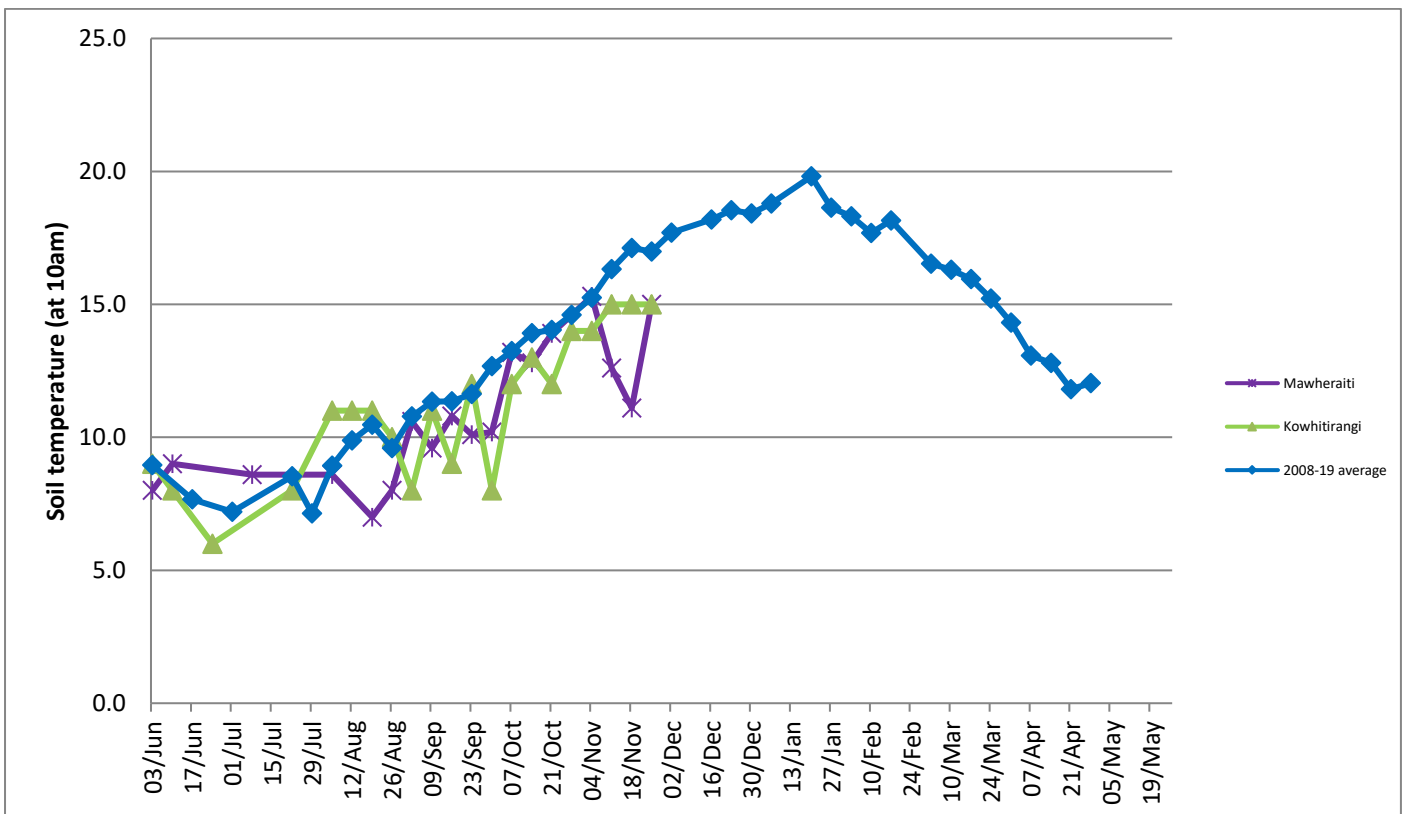

Westland Monitor Farm Project

Weekly Update as at week ending Wednesday 25 November 2020

CO Comment

No CO comment this week.

Farm Summary

	Mawheraiti	Kowhitirangi
Average cover (kg DM/ha)	2021	2011
APC (18 November)	2182	2094
Rotation length (days)	23	26
Stocking rate	2.3	2.3
Percentage in milk	100%	100%
Milksolids kg/cow	1.93	1.69
Milksolids kg/ha	4.5	3.9
MS/cow (season to date)	163	162
MS/ha (season to date)	413	360
N (kg/ha) year to date	106	90
Current N application rate kg N/ha	22	-
	2 Nov	4 Nov
DM%	13.6	10.9
Pasture ME	11.4	11.4
Pasture NDF	51.1	54.0
Pasture CP	24.6	27.6
Target Intake (kg DM/cow/d)	18	18
Supplement (kg/cow/day)	2.6	2.5
Soil temperature (°C)	15	15
Growth Rate (kg DM/day)	28	22
Rainfall	15	40
Conditions for farmwalk	Stunning Day	Stunning Day

NB: pasture quality data are for 1 sample collected from each farm

Weekly Pasture Growth Rates

Weekly Soil Temperature

Mawheraiti

Kowhitirangi