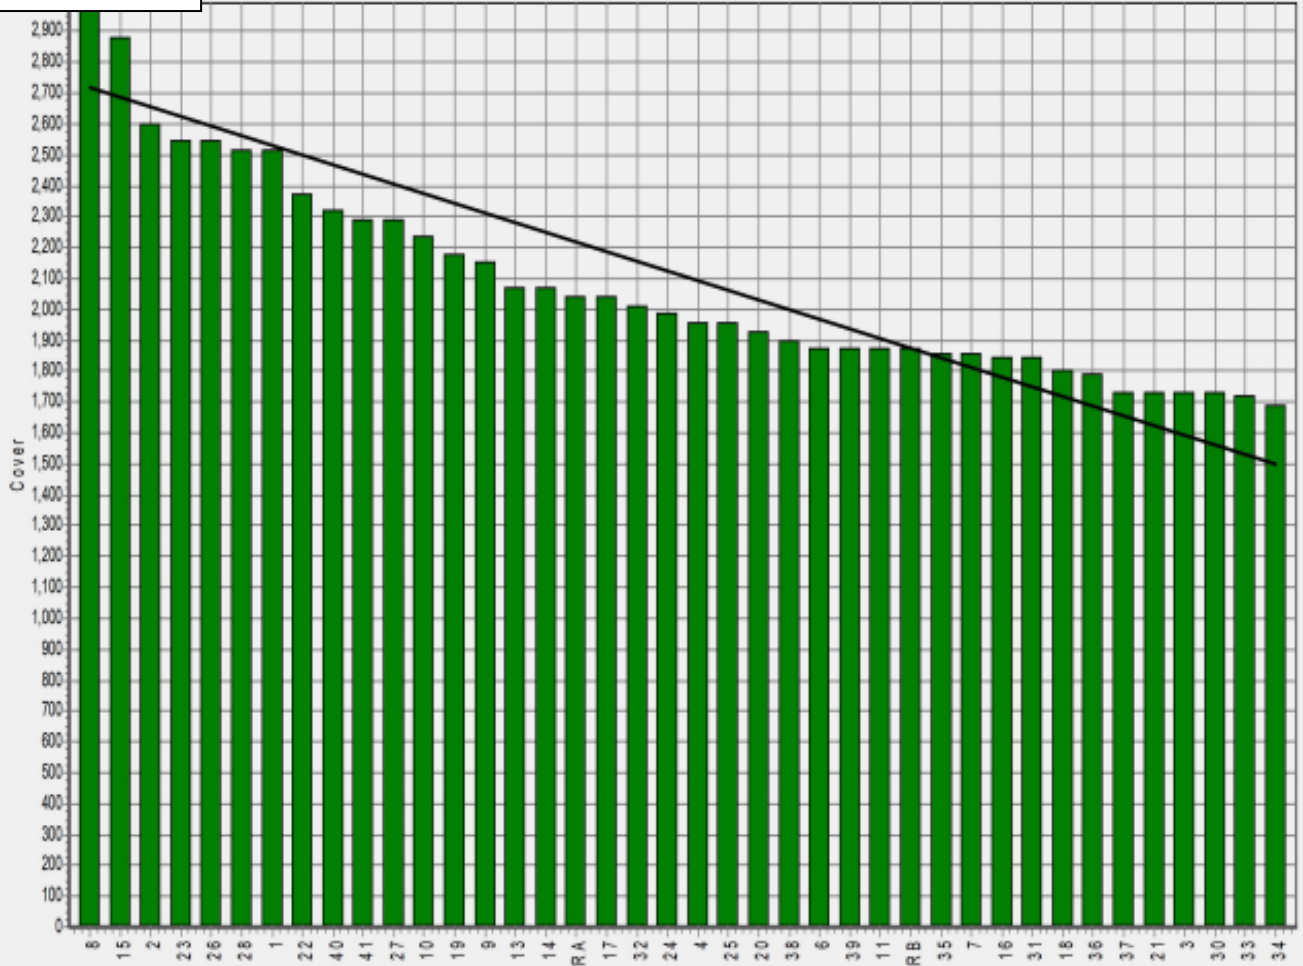

Westland Monitor Farm Project

Weekly Update as at week ending Wednesday 10th November 2021.

Farm Summary

	Mawheraiti	Kowhitirangi
Average cover (kg DM/ha)	2087	1928
APC (3 November)	2043	1922
Rotation length (days)	23	25
Stocking rate	2.5	2.0
Percentage in milk	100%	100%
Milksolids kg/cow	1.87	2.0
Milksolids kg/ha	4.6	3.8
MS/cow (season to date)	142	127
MS/ha (season to date)	349	249
N (kg/ha) year to date	32	54
Current N application rate kg N/ha	18	
	1 November	3 November
DM%	12.5	16.4
Pasture ME	12.3	12.0
Pasture NDF	44.0	44.7
Pasture CP	24.7	23.6
Target Intake (kg DM/cow/d)	18	18
Supplement (kg/cow/day)	0	2.4
Soil temperature (°C)		18.0
Growth Rate (kg DM/day)	35	19
Rainfall	0	0
Conditions for farmwalk	Foggy and cooler, came out hot. No rain this week!	High cloud, very warm. No rain for week or so, everyone loving it.
Notes:	Maize in Installed soil moisture probes Very hot and dry, will need rain soon Grass bolting jumped a few paddocks, won't last long without rain or irrigation Farm quad gearbox has issues, off to town, will be hard to shift k-line without it.	Weaned 50 calves Made silage 30 bales 12 ha of Crop paddocks finally back in grass 8 ha of Maize planted 9 November Reached 30% target for mating in first week Weather been dry

NB: pasture quality data are for 1 sample collected from each farm.

Weekly Pasture Growth Rates

Weekly Soil Temperature

Mawheraiti

Kowhitirangi