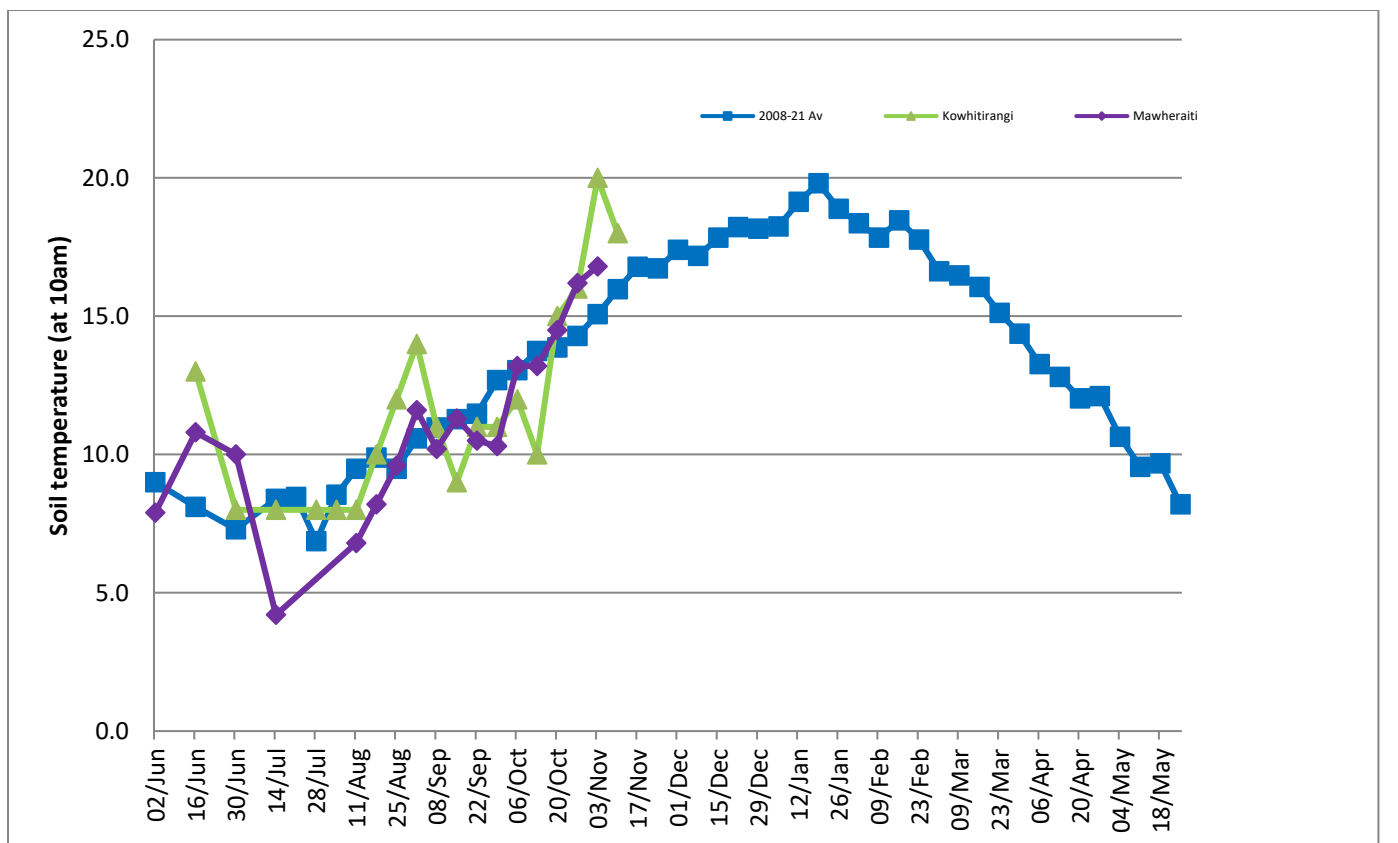

Westland Monitor Farm Project

Weekly Update as at week ending Wednesday 10th November 2021.

Farm Summary

	Mawheraiti	Kowhitirangi
Average cover (kg DM/ha)	2087	1928
APC (3 November)	2043	1922
Rotation length (days)	23	25
Stocking rate	2.5	2.0
Percentage in milk	100%	100%
Milksolids kg/cow	1.87	2.0
Milksolids kg/ha	4.6	3.8
MS/cow (season to date)	142	127
MS/ha (season to date)	349	249
N (kg/ha) year to date	32	54
Current N application rate kg N/ha	18	
	1 November	3 November
DM%	12.5	16.4
Pasture ME	12.3	12.0
Pasture NDF	44.0	44.7
Pasture CP	24.7	23.6
Target Intake (kg DM/cow/d)	18	18
Supplement (kg/cow/day)	0	2.4
Soil temperature (°C)		18.0
Growth Rate (kg DM/day)	35	19
Rainfall	0	0
Conditions for farmwalk	Foggy and cooler, came out hot. No rain this week!	High cloud, very warm. No rain for week or so, everyone loving it.
Notes:	Maize in Installed soil moisture probes Very hot and dry, will need rain soon Grass bolting jumped a few paddocks, won't last long without rain or irrigation Farm quad gearbox has issues, off to town, will be hard to shift k-line without it.	Weaned 50 calves Made silage 30 bales 12 ha of Crop paddocks finally back in grass 8 ha of Maize planted 9 November Reached 30% target for mating in first week Weather been dry

NB: pasture quality data are for 1 sample collected from each farm.

Weekly Pasture Growth Rates

Weekly Soil Temperature

Mawheraiti

Kowhitirangi