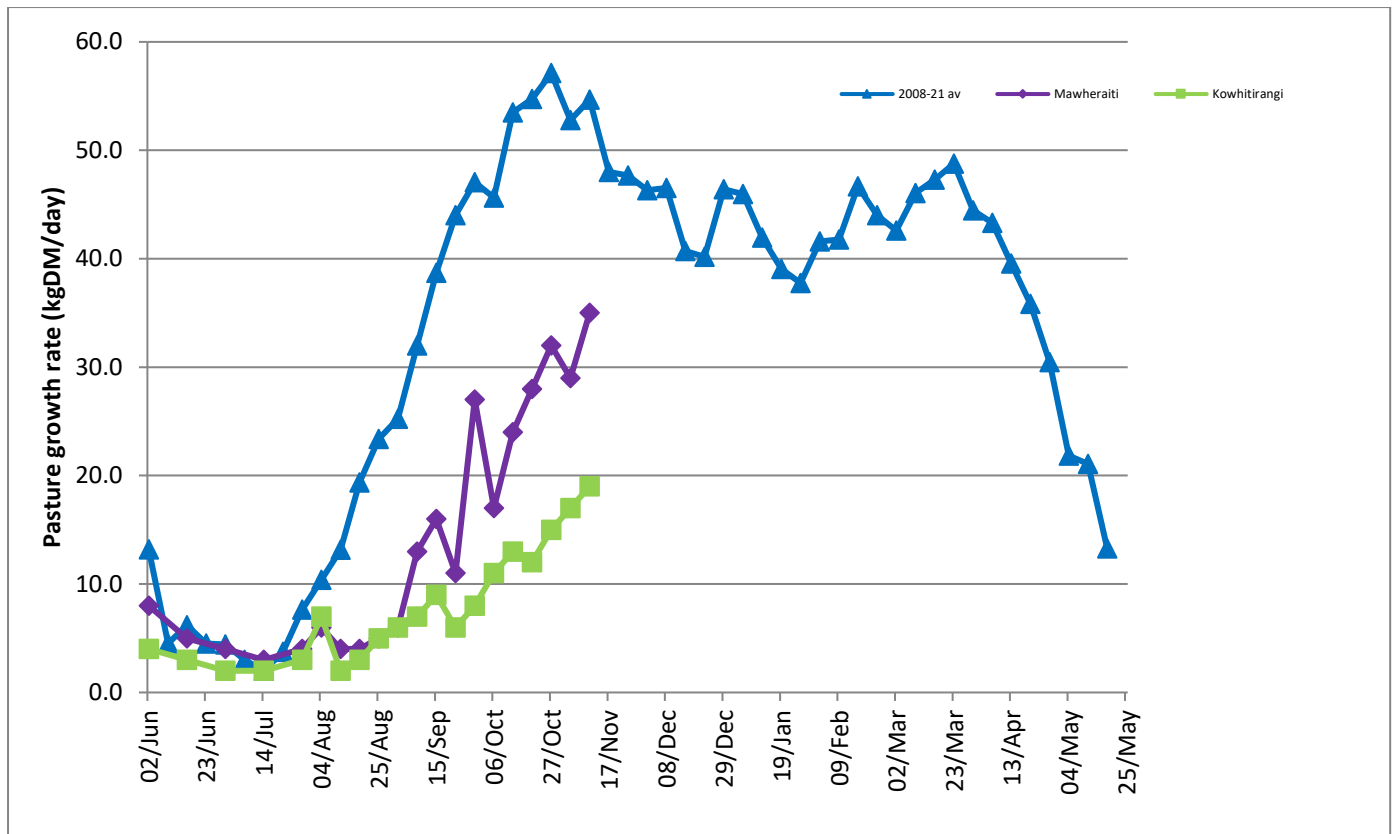

Westland Monitor Farm Project

Weekly Update as at week ending Wednesday 10th November 2021.

Farm Summary

	Mawheraiti	Kowhitirangi
Average cover (kg DM/ha)	2087	1928
APC (3 November)	2043	1922
Rotation length (days)	23	25
Stocking rate	2.5	2.0
Percentage in milk	100%	100%
Milksolids kg/cow	1.87	2.0
Milksolids kg/ha	4.6	3.8
MS/cow (season to date)	142	127
MS/ha (season to date)	349	249
N (kg/ha) year to date	32	54
Current N application rate kg N/ha	18	
	1 November	3 November
DM%	12.5	16.4
Pasture ME	12.3	12.0
Pasture NDF	44.0	44.7
Pasture CP	24.7	23.6
Target Intake (kg DM/cow/d)	18	18
Supplement (kg/cow/day)	0	2.4
Soil temperature (°C)		18.0
Growth Rate (kg DM/day)	35	19
Rainfall	0	0
Conditions for farmwalk	Foggy and cooler, came out hot. No rain this week!	High cloud, very warm. No rain for week or so, everyone loving it.
Notes:	Maize in Installed soil moisture probes Very hot and dry, will need rain soon Grass bolting jumped a few paddocks, won't last long without rain or irrigation Farm quad gearbox has issues, off to town, will be hard to shift k-line without it.	Weaned 50 calves Made silage 30 bales 12 ha of Crop paddocks finally back in grass 8 ha of Maize planted 9 November Reached 30% target for mating in first week Weather been dry

NB: pasture quality data are for 1 sample collected from each farm.

Weekly Pasture Growth Rates

Weekly Soil Temperature

Mawheraiti

Kowhitirangi