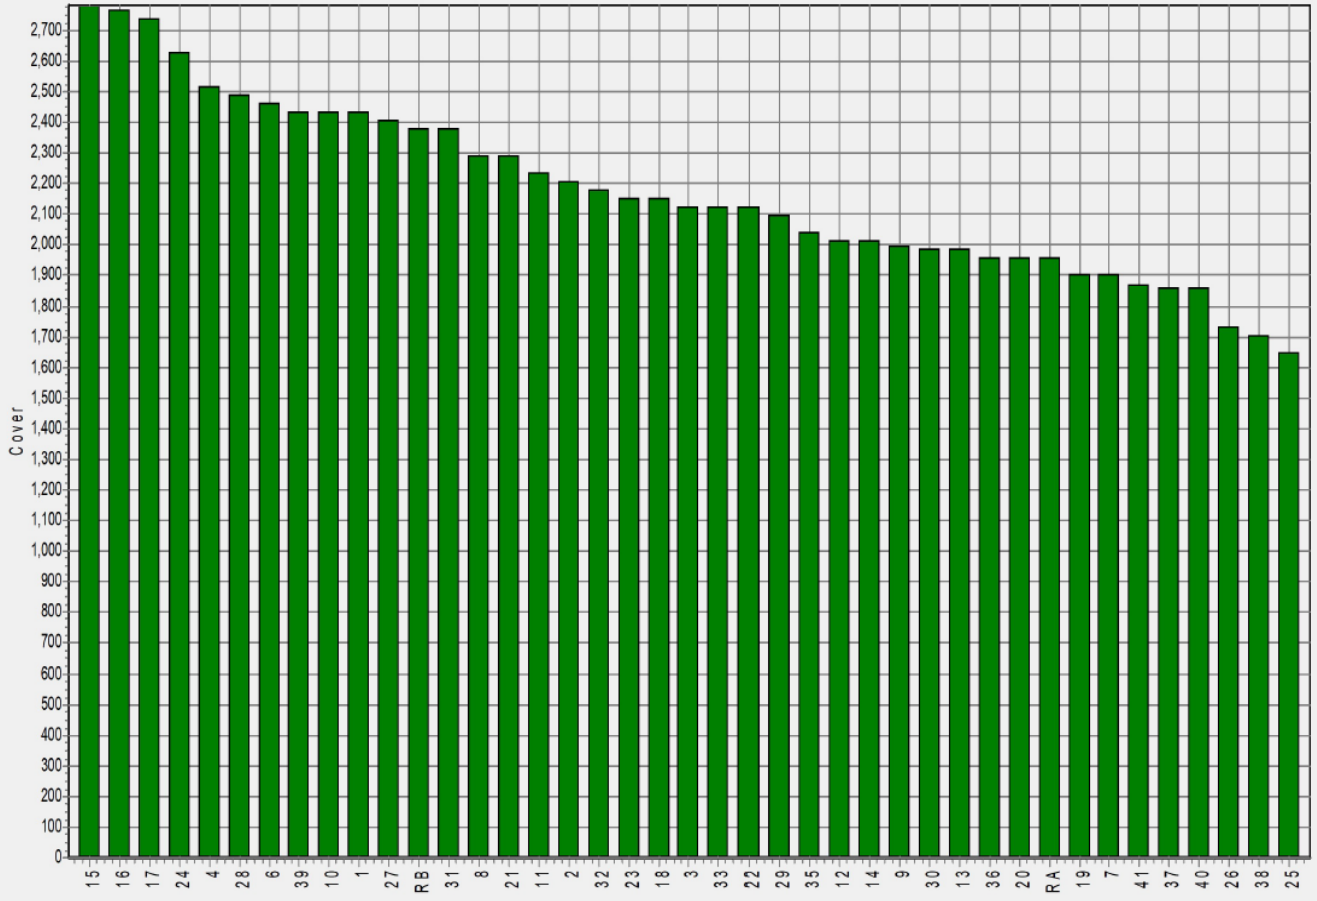

Westland Monitor Farm Project

Weekly Update as at week ending Wednesday 11th August 2021.

CO Comment

Comments will hopefully resume next week.

Farm Summary

	Mawheraiti	Kowhitirangi
Average cover (kg DM/ha)	2195	1933
APC (4 August)	2228	1923
Rotation length (days)		
Stocking rate		
Percentage in milk	95 cows calved	48 cows calved
Milksolids kg/cow		
Milksolids kg/ha		
MS/cow (season to date)		
MS/ha (season to date)		
N (kg/ha) year to date		
Current N application rate kg N/ha		
	2 August	4 August
DM%	13.1	15.9
Pasture ME	12.0	12.1
Pasture NDF	44.4	44.8
Pasture CP	25.2	31.6
Target Intake (kg DM/cow/d)		
Supplement (kg/cow/day)	Mob 1 - 8 Mob 2 - 11	13
Soil temperature (°C)	6.8	8.0
Growth Rate (kg DM/day)	4	2
Rainfall	52	13
Conditions for farmwalk	Big frost, fine warm day	Fine, warm day
Notes:	Rough, wet, cold weekend. Calving going well, first milk pick-up on 8 th sending colostrum. Ground very wet	Farm drying out

NB: pasture quality data are for 1 sample collected from each farm.

Weekly Pasture Growth Rates

Weekly Soil Temperature

Mawheraiti

Kowhitirangi