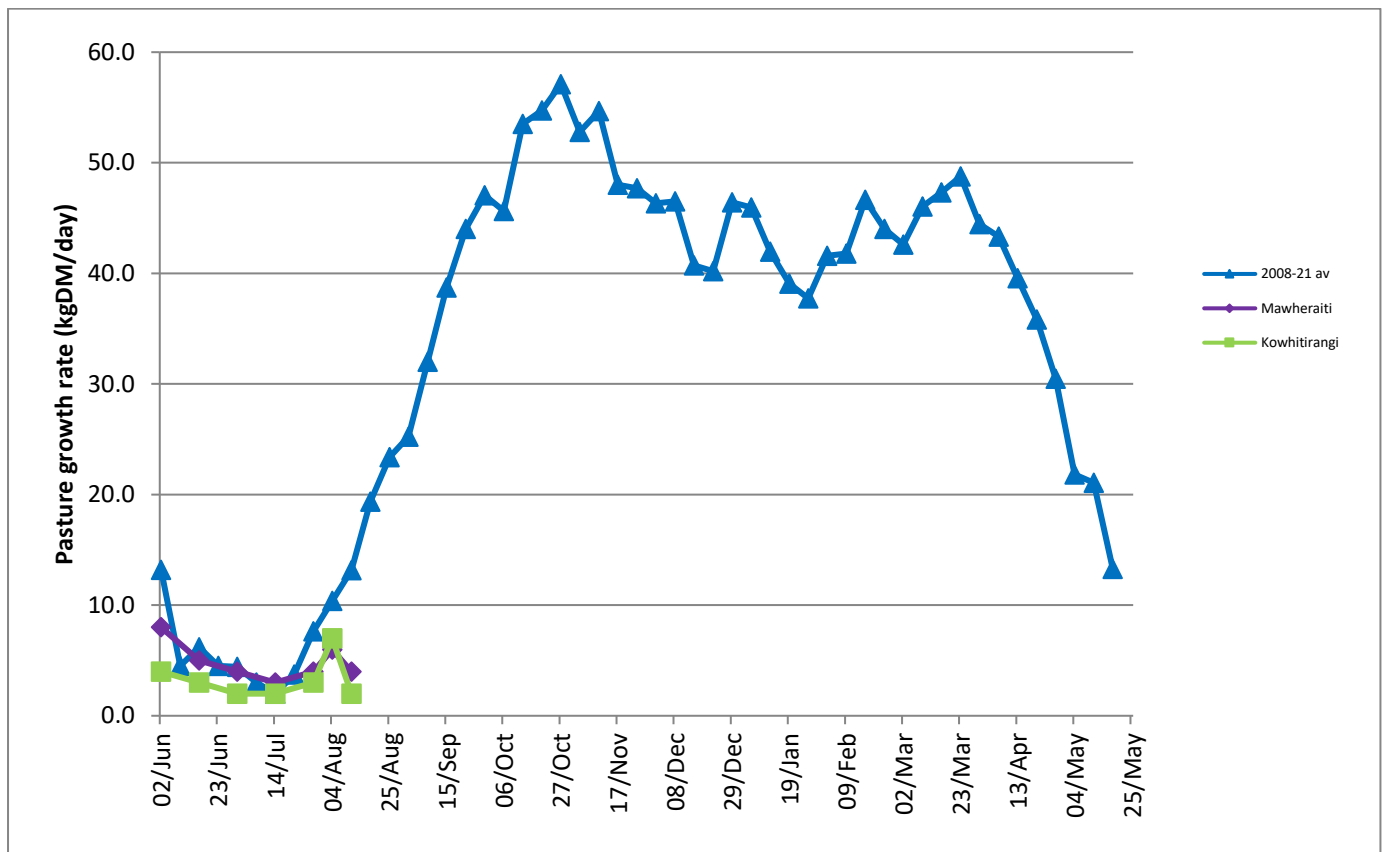

Westland Monitor Farm Project

Weekly Update as at week ending Wednesday 11th August 2021.

CO Comment

Comments will hopefully resume next week.

Farm Summary

	Mawheraiti	Kowhitirangi
Average cover (kg DM/ha)	2195	1933
APC (4 August)	2228	1923
Rotation length (days)		
Stocking rate		
Percentage in milk	95 cows calved	48 cows calved
Milksolids kg/cow		
Milksolids kg/ha		
MS/cow (season to date)		
MS/ha (season to date)		
N (kg/ha) year to date		
Current N application rate kg N/ha		
	2 August	4 August
DM%	13.1	15.9
Pasture ME	12.0	12.1
Pasture NDF	44.4	44.8
Pasture CP	25.2	31.6
Target Intake (kg DM/cow/d)		
Supplement (kg/cow/day)	Mob 1 - 8 Mob 2 - 11	13
Soil temperature (°C)	6.8	8.0
Growth Rate (kg DM/day)	4	2
Rainfall	52	13
Conditions for farmwalk	Big frost, fine warm day	Fine, warm day
Notes:	Rough, wet, cold weekend. Calving going well, first milk pick-up on 8 th sending colostrum. Ground very wet	Farm drying out

NB: pasture quality data are for 1 sample collected from each farm.

Weekly Pasture Growth Rates

Weekly Soil Temperature

Mawheraiti

Kowhitirangi