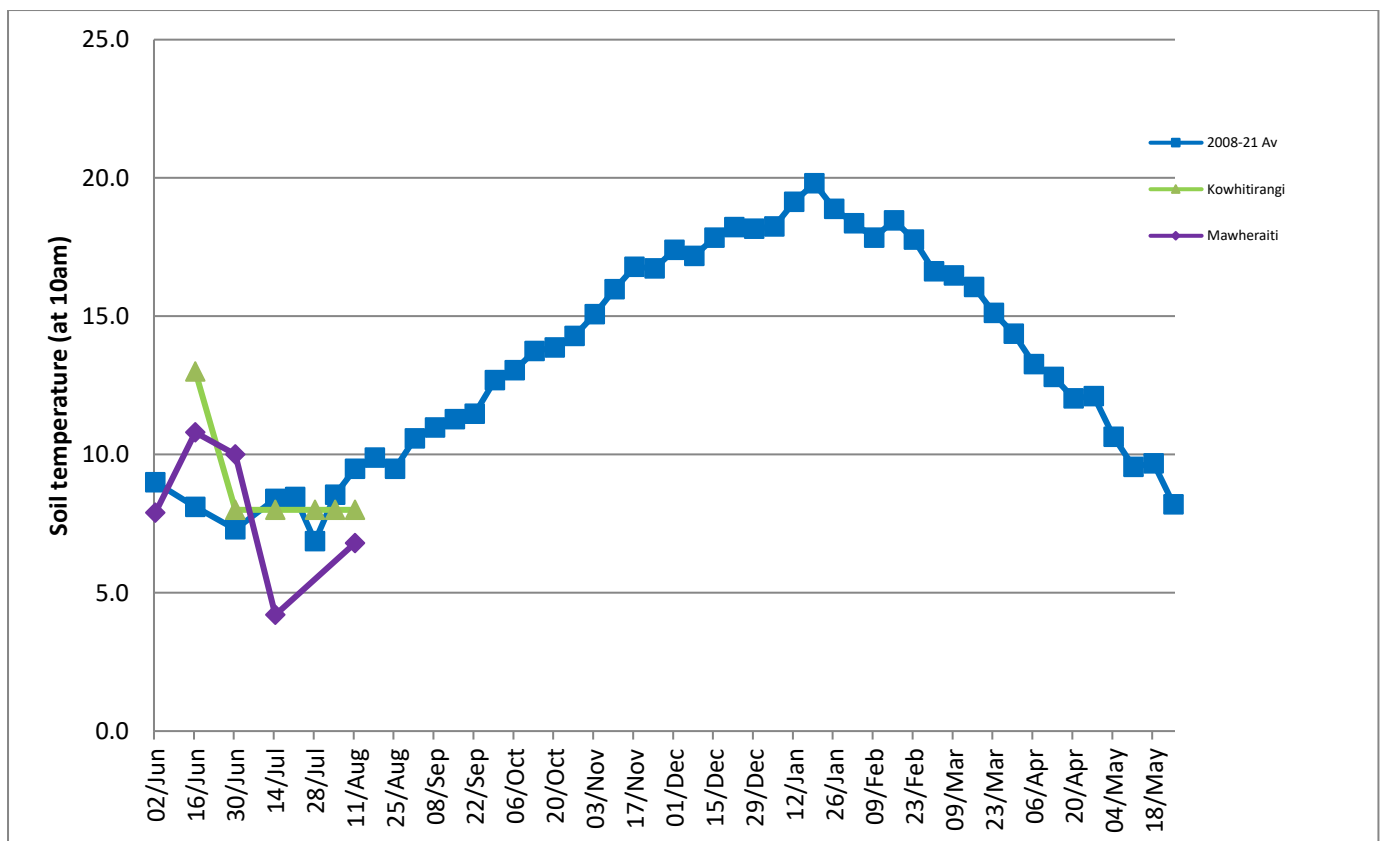

Westland Monitor Farm Project

Weekly Update as at week ending Wednesday 11th August 2021.

CO Comment

Comments will hopefully resume next week.

Farm Summary

	Mawheraiti	Kowhitirangi
Average cover (kg DM/ha)	2195	1933
APC (4 August)	2228	1923
Rotation length (days)		
Stocking rate		
Percentage in milk	95 cows calved	48 cows calved
Milksolids kg/cow		
Milksolids kg/ha		
MS/cow (season to date)		
MS/ha (season to date)		
N (kg/ha) year to date		
Current N application rate kg N/ha		
	2 August	4 August
DM%	13.1	15.9
Pasture ME	12.0	12.1
Pasture NDF	44.4	44.8
Pasture CP	25.2	31.6
Target Intake (kg DM/cow/d)		
Supplement (kg/cow/day)	Mob 1 - 8 Mob 2 - 11	13
Soil temperature (°C)	6.8	8.0
Growth Rate (kg DM/day)	4	2
Rainfall	52	13
Conditions for farmwalk	Big frost, fine warm day	Fine, warm day
Notes:	Rough, wet, cold weekend. Calving going well, first milk pick-up on 8 th sending colostrum. Ground very wet	Farm drying out

NB: pasture quality data are for 1 sample collected from each farm.

Weekly Pasture Growth Rates

Weekly Soil Temperature

Mawheraiti

Kowhitirangi