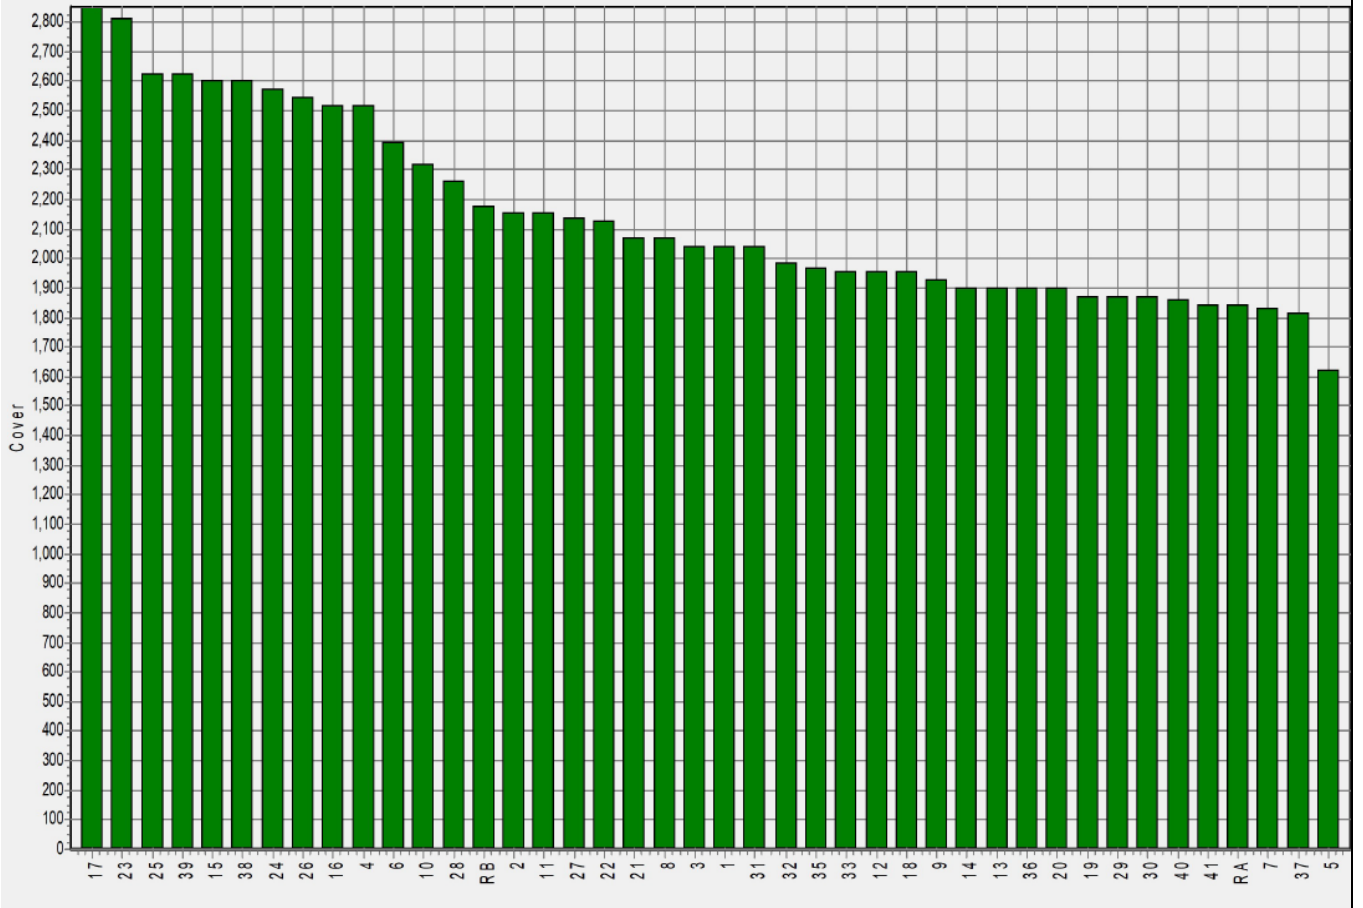

Westland Monitor Farm Project

Weekly Update as at week ending Wednesday 14th July 2021.

CO Comment

Comments will resume in August.

Farm Summary

	Mawheraiti	Kowhitirangi
Average cover (kg DM/ha)	2160	1902
APC (30 June)	2123	1928
Rotation length (days)		
Stocking rate		
Percentage in milk	0	0
Milksolids kg/cow		
Milksolids kg/ha		
MS/cow (season to date)		
MS/ha (season to date)		
N (kg/ha) year to date		
Current N application rate kg N/ha		
	31 May	12 April
DM%	11.8	9.8
Pasture ME	12.7	11.8
Pasture NDF	38.8	46.5
Pasture CP	33.2	26.0
Target Intake (kg DM/cow/d)		
Supplement (kg/cow/day)	Mob 1 - 10.8 Mob 2 – 10.1	13
Soil temperature (°C)	4.2	8.0
Growth Rate (kg DM/day)	3	2
Rainfall	80	
Conditions for farmwalk	Big frost, clear and sunny day, very cold.	Frost, overcast, very cold, looking like rain.
Notes:	Wet start, frosty end. Have cut feeding back to maintenance. Getting through the jobs.	

NB: pasture quality data are for 1 sample collected from each farm.

Weekly Pasture Growth Rates

Weekly Soil Temperature

Mawheraiti

Kowhitirangi