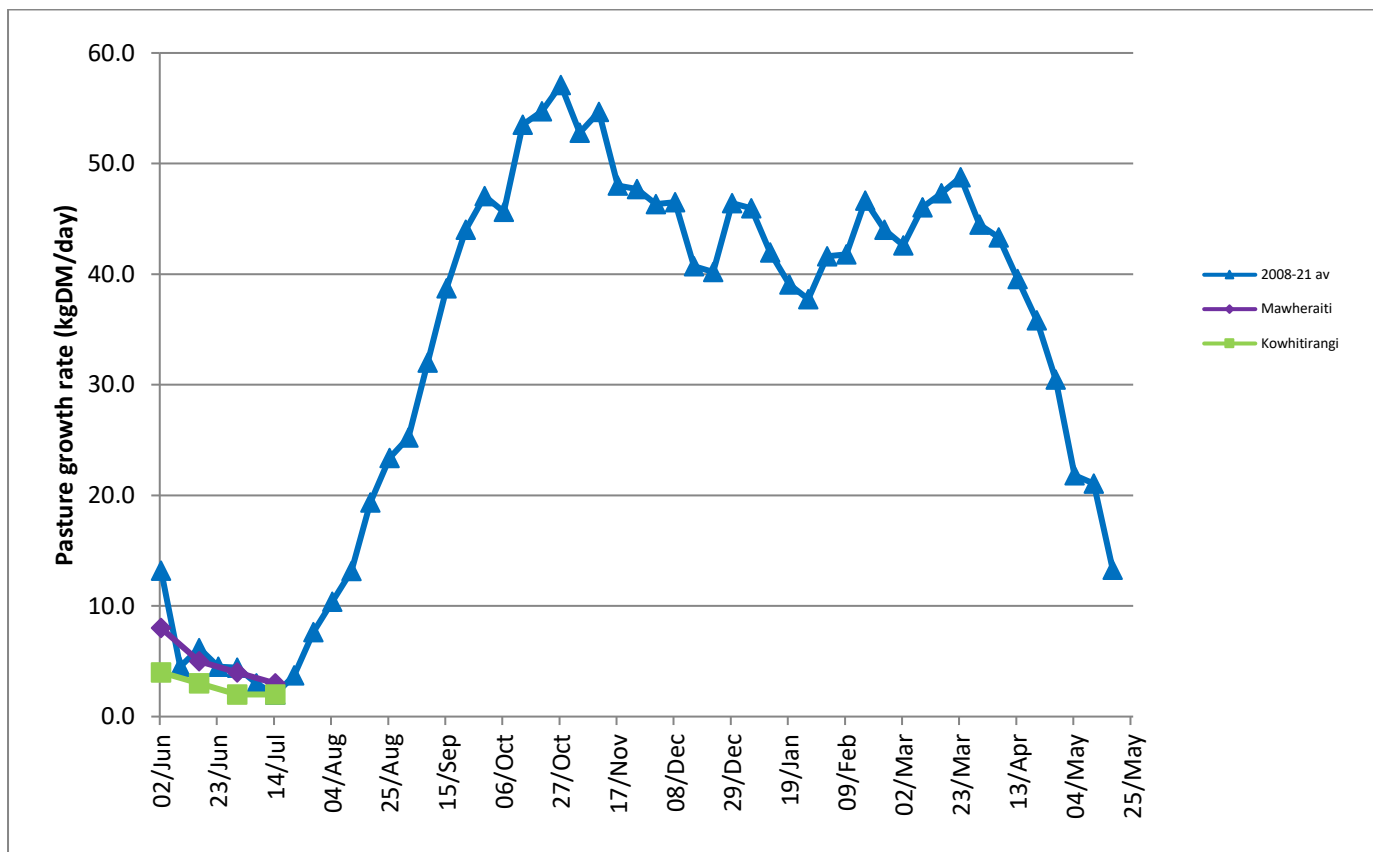

Westland Monitor Farm Project

Weekly Update as at week ending Wednesday 14th July 2021.

CO Comment

Comments will resume in August.

Farm Summary

	Mawheraiti	Kowhitirangi
Average cover (kg DM/ha)	2160	1902
APC (30 June)	2123	1928
Rotation length (days)		
Stocking rate		
Percentage in milk	0	0
Milksolids kg/cow		
Milksolids kg/ha		
MS/cow (season to date)		
MS/ha (season to date)		
N (kg/ha) year to date		
Current N application rate kg N/ha		
	31 May	12 April
DM%	11.8	9.8
Pasture ME	12.7	11.8
Pasture NDF	38.8	46.5
Pasture CP	33.2	26.0
Target Intake (kg DM/cow/d)		
Supplement (kg/cow/day)	Mob 1 - 10.8 Mob 2 – 10.1	13
Soil temperature (°C)	4.2	8.0
Growth Rate (kg DM/day)	3	2
Rainfall	80	
Conditions for farmwalk	Big frost, clear and sunny day, very cold.	Frost, overcast, very cold, looking like rain.
Notes:	Wet start, frosty end. Have cut feeding back to maintenance. Getting through the jobs.	

NB: pasture quality data are for 1 sample collected from each farm.

Weekly Pasture Growth Rates

Weekly Soil Temperature

Mawheraiti

Kowhitirangi