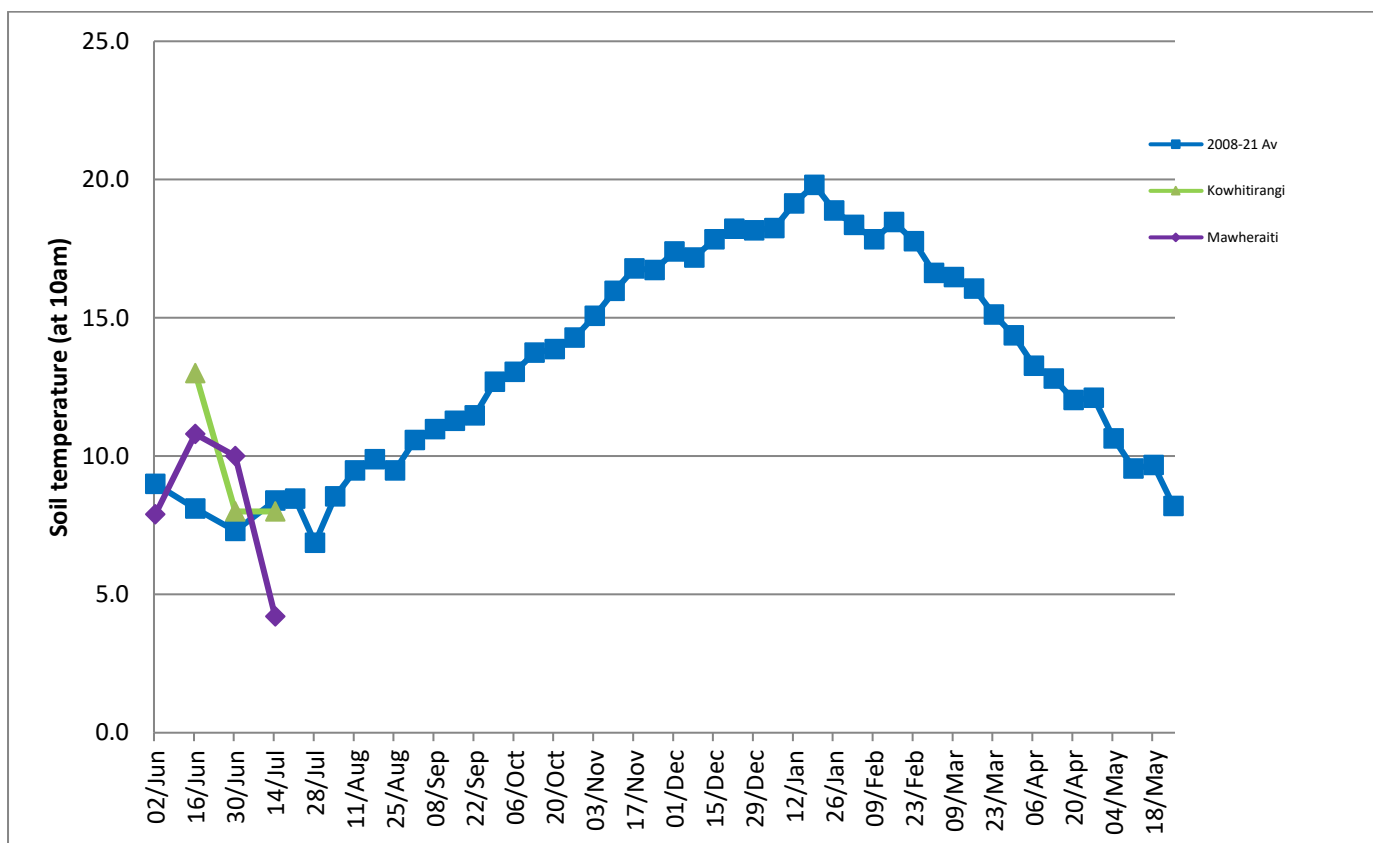

Westland Monitor Farm Project

Weekly Update as at week ending Wednesday 14th July 2021.

CO Comment

Comments will resume in August.

Farm Summary

	Mawheraiti	Kowhitirangi
Average cover (kg DM/ha)	2160	1902
APC (30 June)	2123	1928
Rotation length (days)		
Stocking rate		
Percentage in milk	0	0
Milksolids kg/cow		
Milksolids kg/ha		
MS/cow (season to date)		
MS/ha (season to date)		
N (kg/ha) year to date		
Current N application rate kg N/ha		
	31 May	12 April
DM%	11.8	9.8
Pasture ME	12.7	11.8
Pasture NDF	38.8	46.5
Pasture CP	33.2	26.0
Target Intake (kg DM/cow/d)		
Supplement (kg/cow/day)	Mob 1 - 10.8 Mob 2 – 10.1	13
Soil temperature (°C)	4.2	8.0
Growth Rate (kg DM/day)	3	2
Rainfall	80	
Conditions for farmwalk	Big frost, clear and sunny day, very cold.	Frost, overcast, very cold, looking like rain.
Notes:	Wet start, frosty end. Have cut feeding back to maintenance. Getting through the jobs.	

NB: pasture quality data are for 1 sample collected from each farm.

Weekly Pasture Growth Rates

Weekly Soil Temperature

Mawheraiti

Kowhitirangi