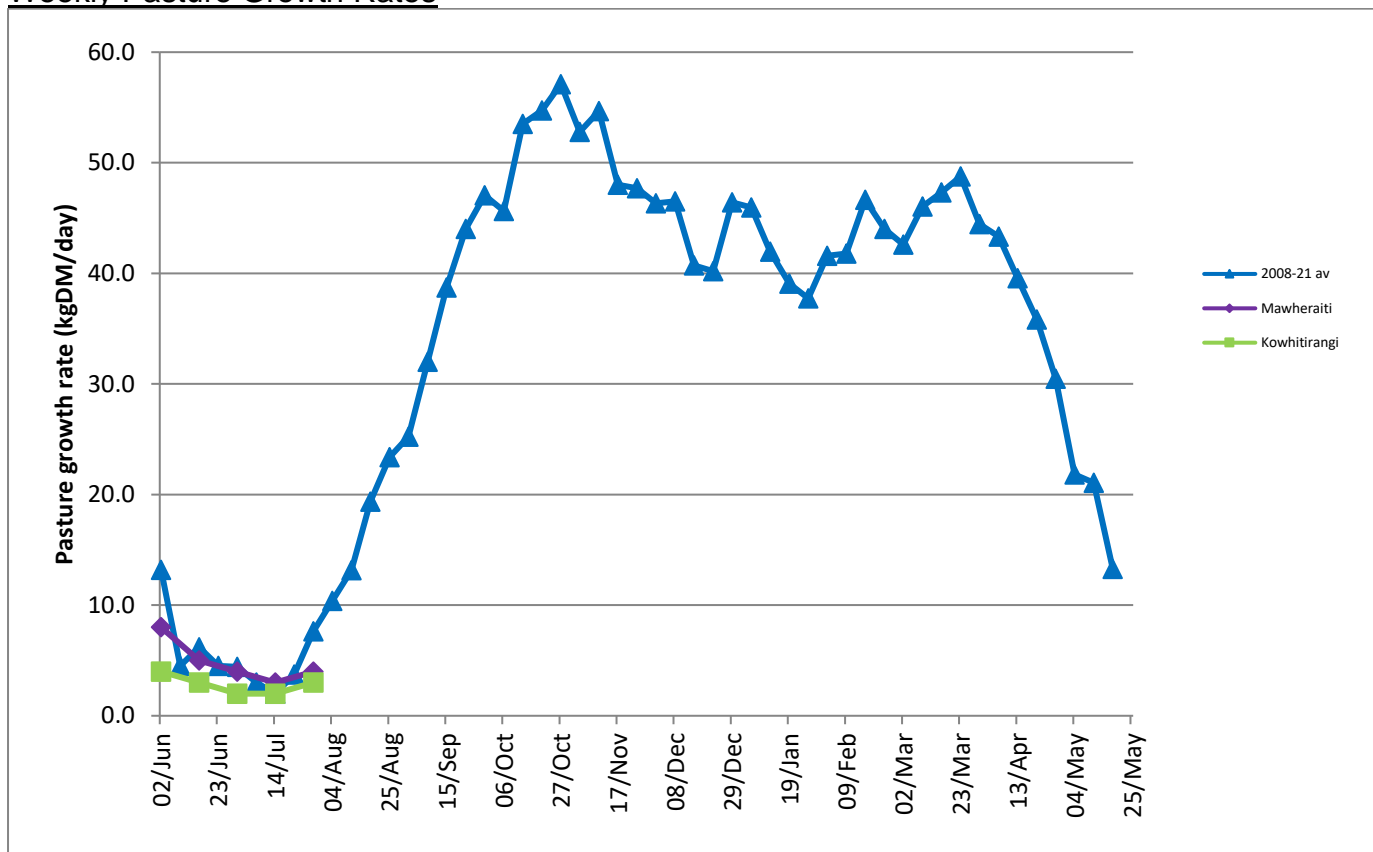

Weekly Pasture Growth Rates