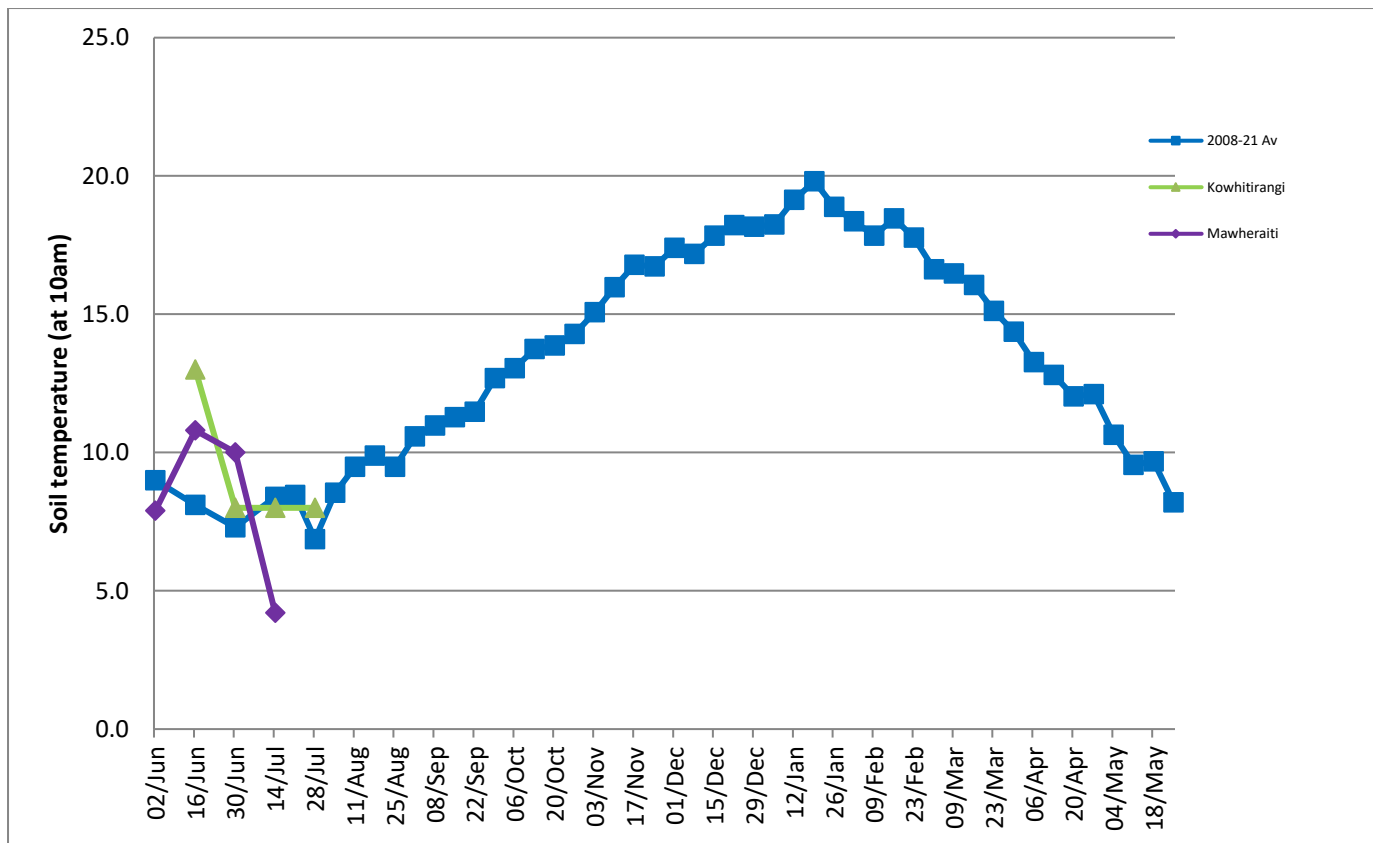

Weekly Soil Temperature