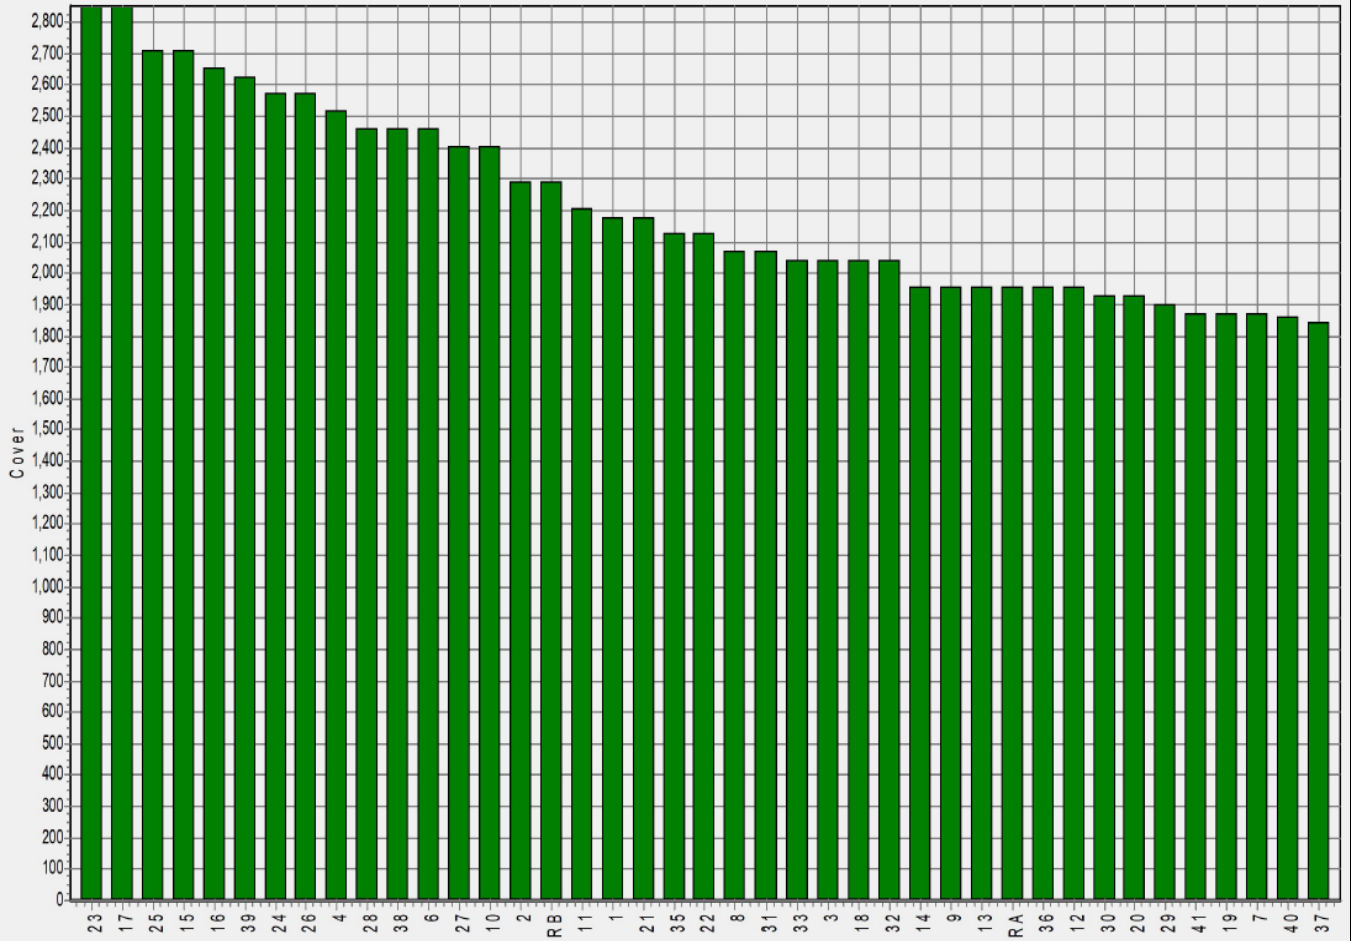

Mawheraiti