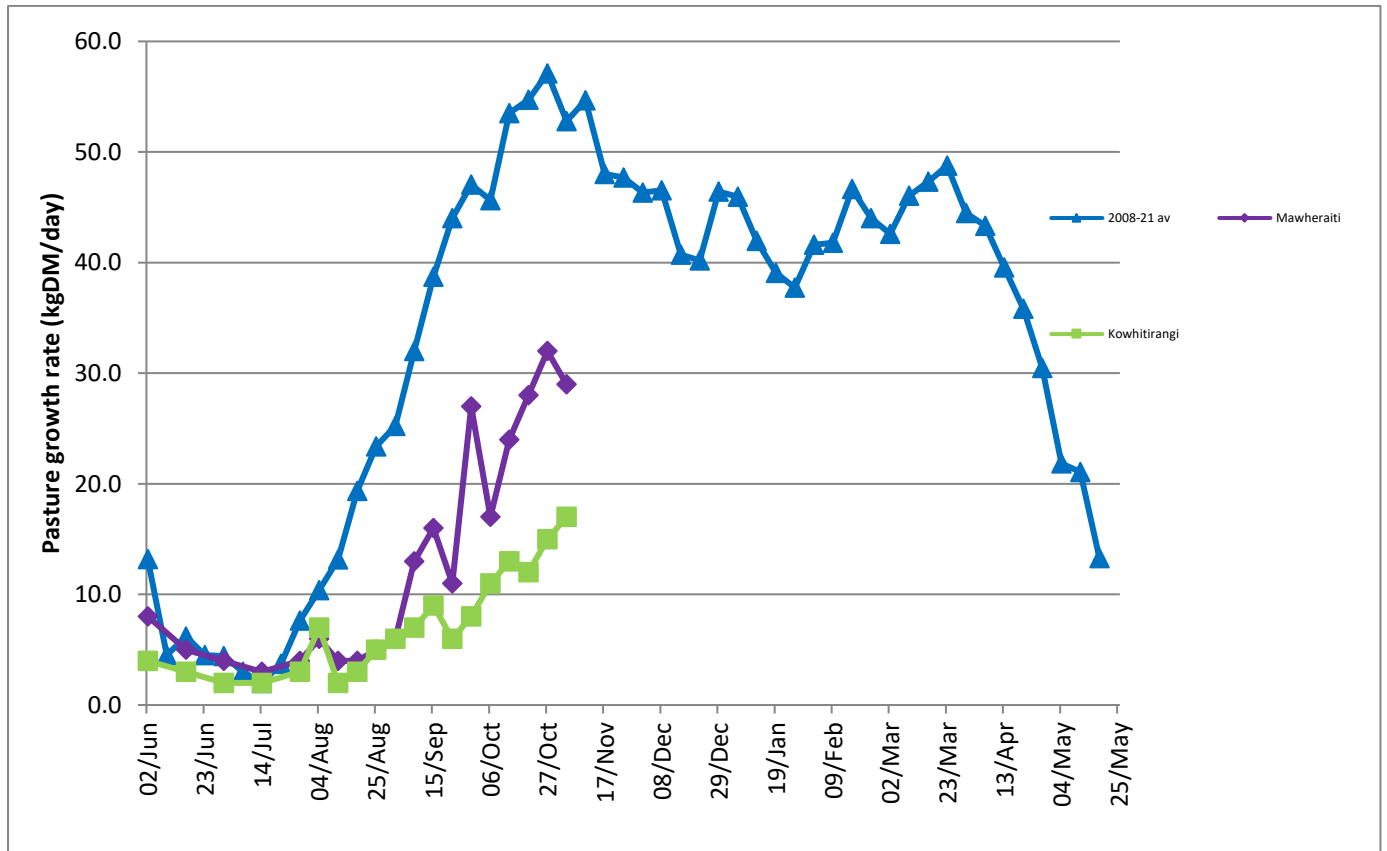

Westland Monitor Farm Project

Weekly Update as at week ending Wednesday 3rd November 2021.

Farm Summary

	Mawheraiti	Kowhitirangi
Average cover (kg DM/ha)	2043	1922
APC (27 October)	2047	1876
Rotation length (days)	25	27
Stocking rate	2.5	2.0
Percentage in milk	100%	100%
Milksolids kg/cow	1.93	2.0
Milksolids kg/ha	4.8	4.0
MS/cow (season to date)	129	114
MS/ha (season to date)	317	224
N (kg/ha) year to date	28	54
Current N application rate kg N/ha	18	
	4 October	6 October
DM%	13.2	10.7
Pasture ME	11.2	11.4
Pasture NDF	49.4	51.5
Pasture CP	18.7	22.5
Target Intake (kg DM/cow/d)	18	18
Supplement (kg/cow/day)	1.5	2.5
Soil temperature (°C)	16.8	20.0
Growth Rate (kg DM/day)	29	17
Rainfall	43	44
Conditions for farmwalk	Hot	Hot
Notes:	Grass looking good, jumped a few paddocks for silage. Maize pdks at wallies still not ready for drilling maybe this week.	Managed to get crop paddocks cultivated Grass shut up for silage Changed milking times to 5am, 5pm & 11am Mazie paddocks sprayed out Starting mating on the 1st November

NB: pasture quality data are for 1 sample collected from each farm.

Weekly Pasture Growth Rates

Weekly Soil Temperature

Mawheraiti

Kowhitirangi