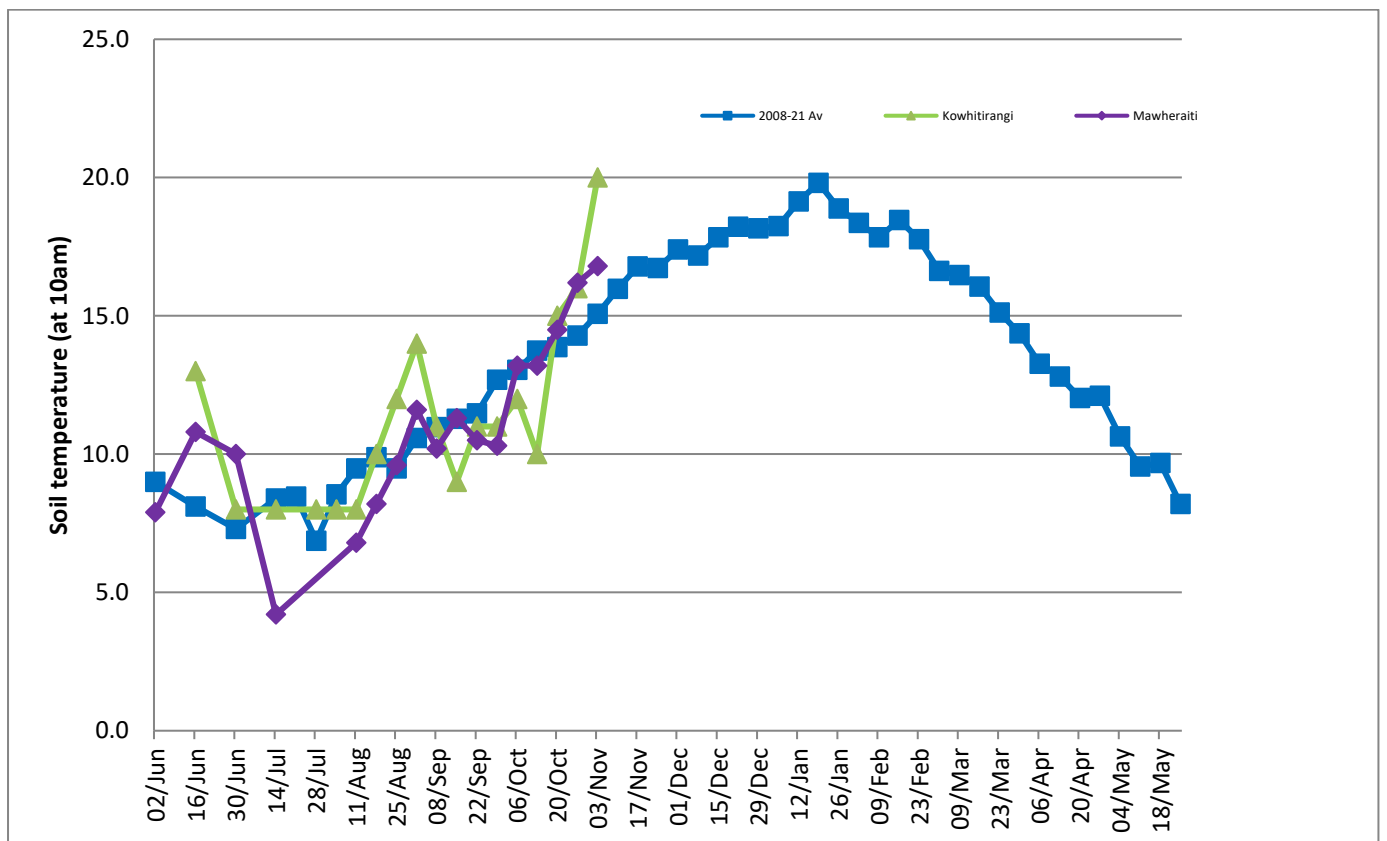

Westland Monitor Farm Project

Weekly Update as at week ending Wednesday 3rd November 2021.

Farm Summary

	Mawheraiti	Kowhitirangi
Average cover (kg DM/ha)	2043	1922
APC (27 October)	2047	1876
Rotation length (days)	25	27
Stocking rate	2.5	2.0
Percentage in milk	100%	100%
Milksolids kg/cow	1.93	2.0
Milksolids kg/ha	4.8	4.0
MS/cow (season to date)	129	114
MS/ha (season to date)	317	224
N (kg/ha) year to date	28	54
Current N application rate kg N/ha	18	
	4 October	6 October
DM%	13.2	10.7
Pasture ME	11.2	11.4
Pasture NDF	49.4	51.5
Pasture CP	18.7	22.5
Target Intake (kg DM/cow/d)	18	18
Supplement (kg/cow/day)	1.5	2.5
Soil temperature (°C)	16.8	20.0
Growth Rate (kg DM/day)	29	17
Rainfall	43	44
Conditions for farmwalk	Hot	Hot
Notes:	Grass looking good, jumped a few paddocks for silage. Maize pdks at wallies still not ready for drilling maybe this week.	Managed to get crop paddocks cultivated Grass shut up for silage Changed milking times to 5am, 5pm & 11am Mazie paddocks sprayed out Starting mating on the 1st November

NB: pasture quality data are for 1 sample collected from each farm.

Weekly Pasture Growth Rates

Weekly Soil Temperature

Mawheraiti

Kowhitirangi