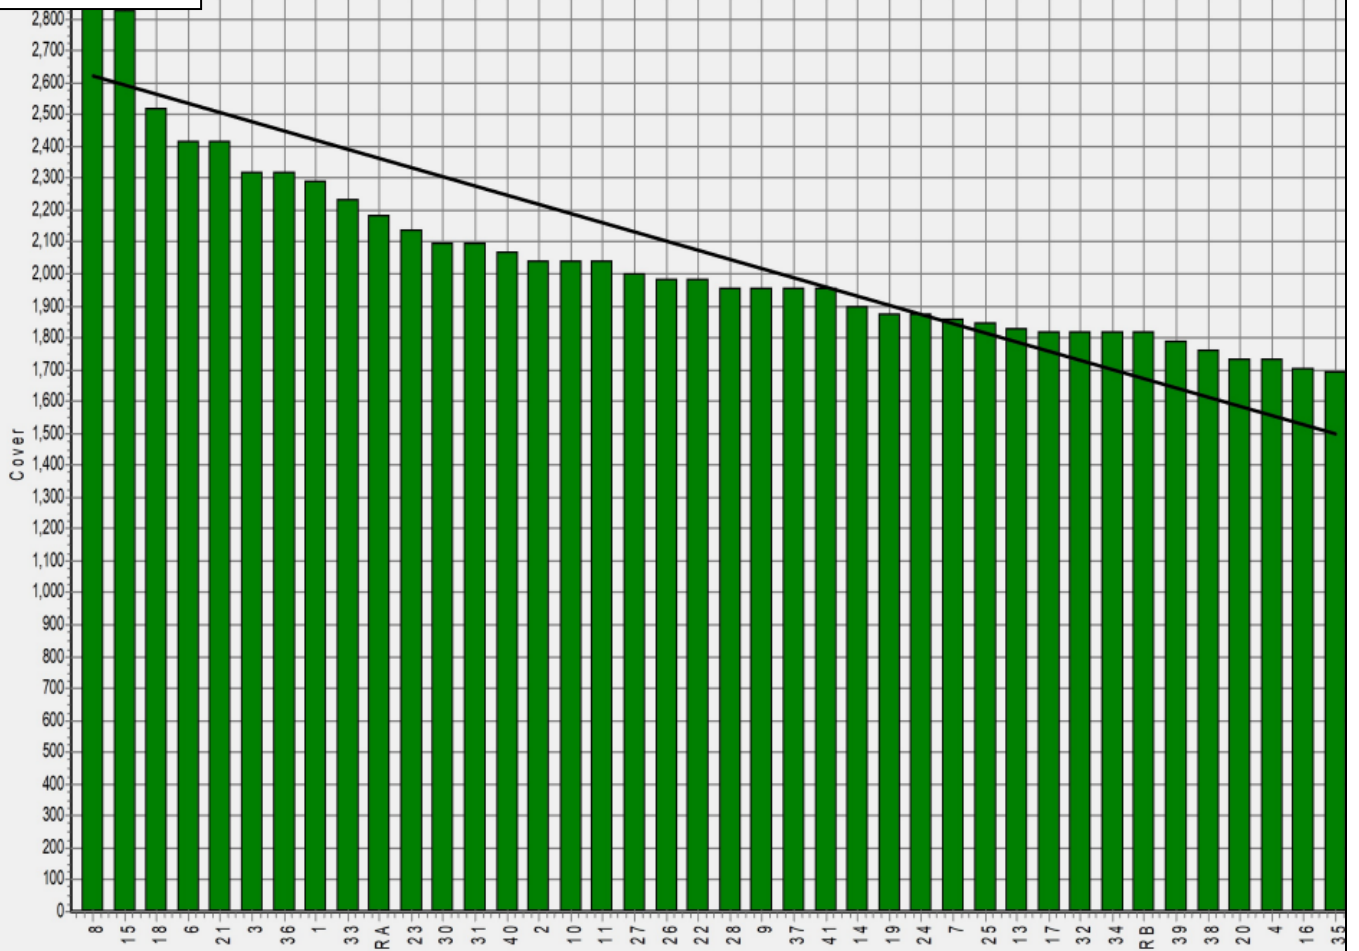

Westland Monitor Farm Project

Weekly Update as at week ending Wednesday 3rd November 2021.

Farm Summary

	Mawheraiti	Kowhitirangi
Average cover (kg DM/ha)	2043	1922
APC (27 October)	2047	1876
Rotation length (days)	25	27
Stocking rate	2.5	2.0
Percentage in milk	100%	100%
Milksolids kg/cow	1.93	2.0
Milksolids kg/ha	4.8	4.0
MS/cow (season to date)	129	114
MS/ha (season to date)	317	224
N (kg/ha) year to date	28	54
Current N application rate kg N/ha	18	
	4 October	6 October
DM%	13.2	10.7
Pasture ME	11.2	11.4
Pasture NDF	49.4	51.5
Pasture CP	18.7	22.5
Target Intake (kg DM/cow/d)	18	18
Supplement (kg/cow/day)	1.5	2.5
Soil temperature (°C)	16.8	20.0
Growth Rate (kg DM/day)	29	17
Rainfall	43	44
Conditions for farmwalk	Hot	Hot
Notes:	Grass looking good, jumped a few paddocks for silage. Maize pdks at wallies still not ready for drilling maybe this week.	Managed to get crop paddocks cultivated Grass shut up for silage Changed milking times to 5am, 5pm & 11am Mazie paddocks sprayed out Starting mating on the 1st November

NB: pasture quality data are for 1 sample collected from each farm.

Weekly Pasture Growth Rates

Weekly Soil Temperature

Mawheraiti

Kowhitirangi