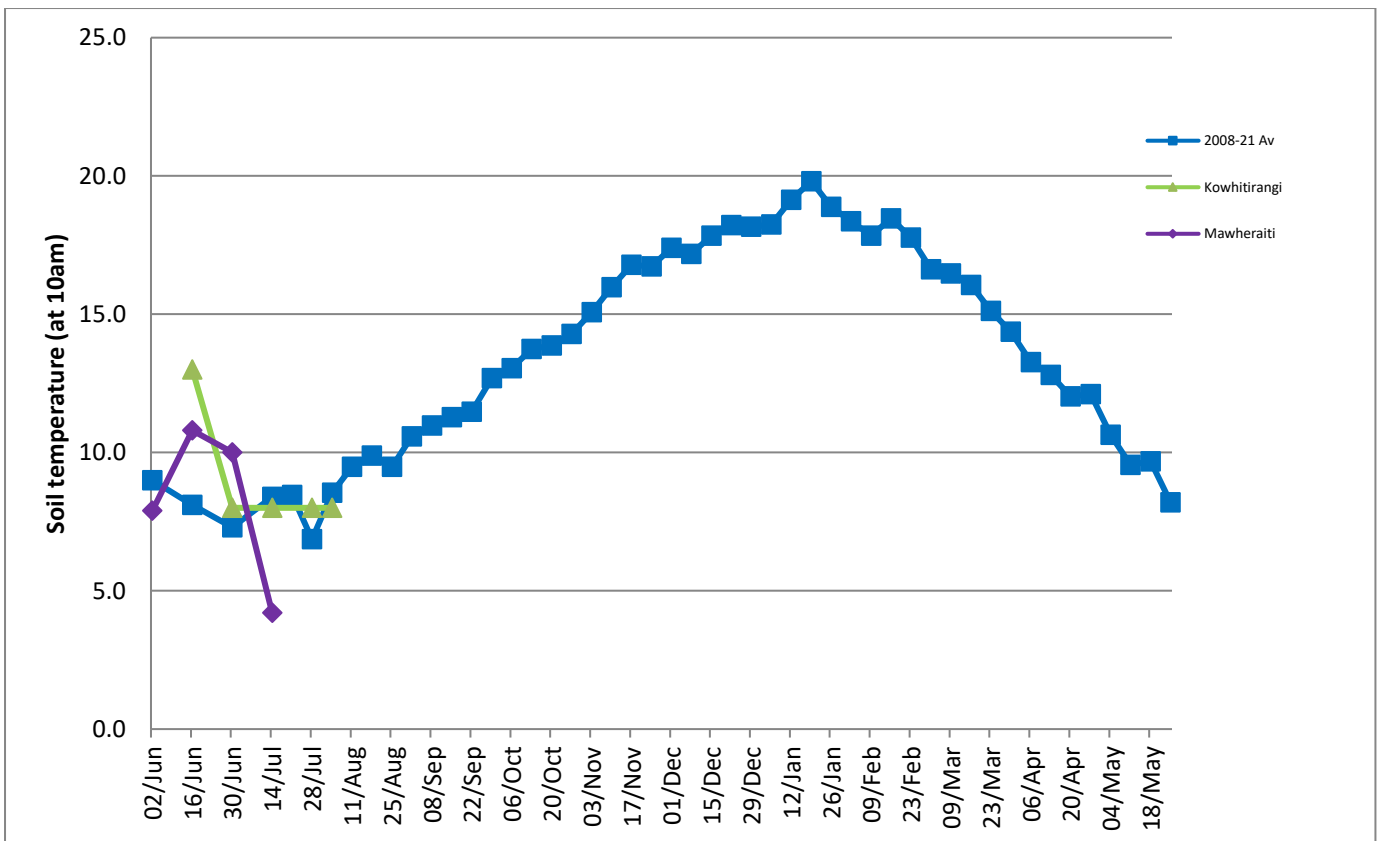

Westland Monitor Farm Project

Weekly Update as at week ending Wednesday 4th August 2021.

CO Comment

Comments will resume next week.

Farm Summary

	Mawheraiti	Kowhitirangi
Average cover (kg DM/ha)	2228	1923
APC (28 July)	2227	1929
Rotation length (days)		
Stocking rate		
Percentage in milk		
Milksolids kg/cow		
Milksolids kg/ha		
MS/cow (season to date)		
MS/ha (season to date)		
N (kg/ha) year to date		
Current N application rate kg N/ha		
	31 May	12 April
DM%	11.8	9.8
Pasture ME	12.7	11.8
Pasture NDF	38.8	46.5
Pasture CP	33.2	26.0
Target Intake (kg DM/cow/d)		
Supplement (kg/cow/day)	Mob 1 - 11 Mob 2 – 13.3	13
Soil temperature (°C)		8.0
Growth Rate (kg DM/day)	6	7
Rainfall	24	16
Conditions for farmwalk	Beautiful, fine, warm day	Beautiful, fine, warm day
Notes:	Good week pretty organised, Hedi started. Went to Haast for fed meeting, very worthwhile trip.	

NB: pasture quality data are for 1 sample collected from each farm.

Weekly Pasture Growth Rates

Weekly Soil Temperature

Mawheraiti

Kowhitirangi