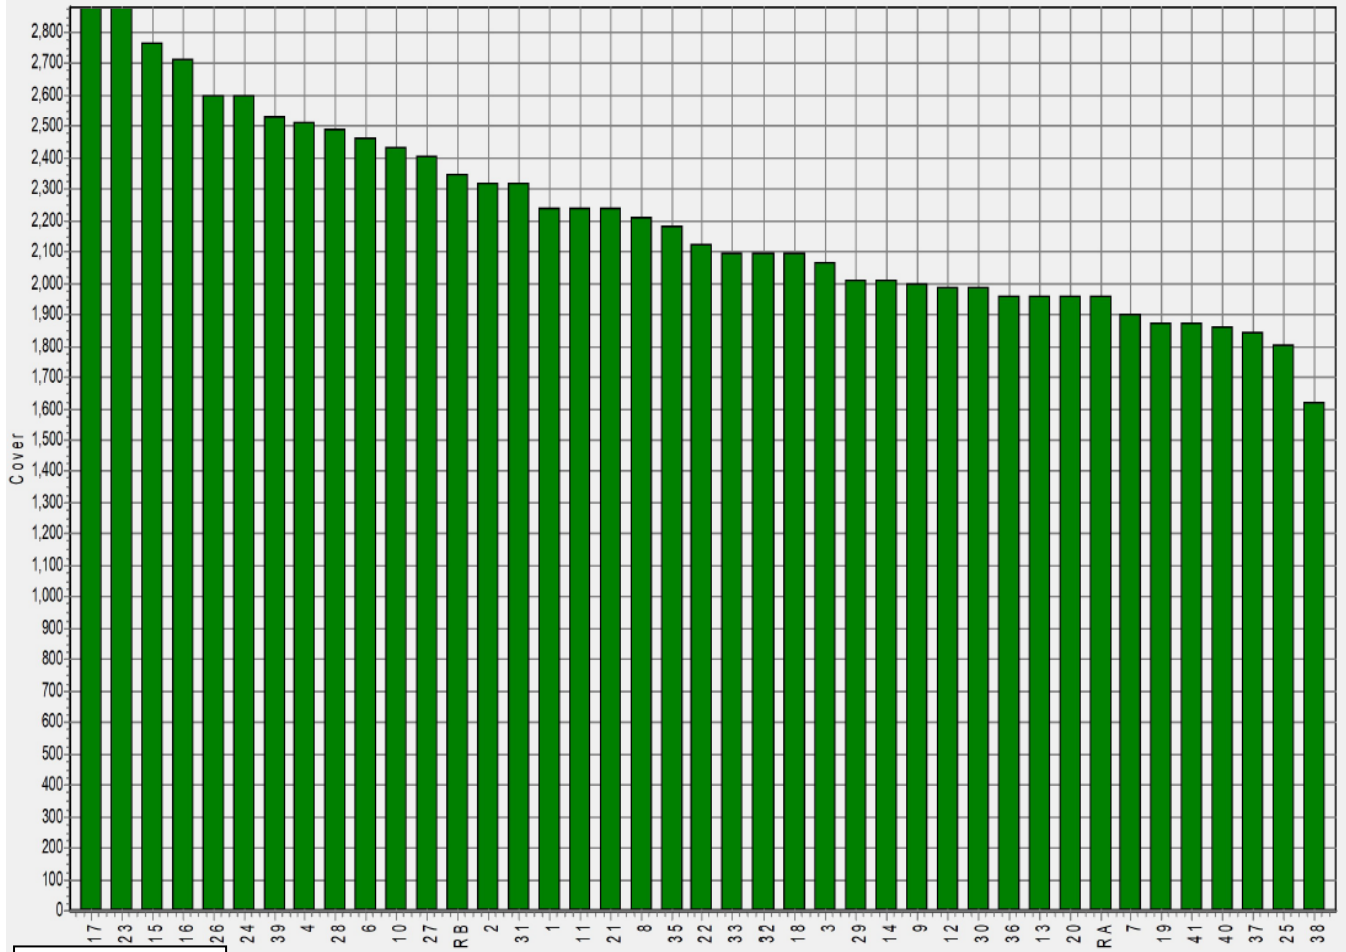

Westland Monitor Farm Project

Weekly Update as at week ending Wednesday 4th August 2021.

CO Comment

Comments will resume next week.

Farm Summary

	Mawheraiti	Kowhitirangi
Average cover (kg DM/ha)	2228	1923
APC (28 July)	2227	1929
Rotation length (days)		
Stocking rate		
Percentage in milk		
Milksolids kg/cow		
Milksolids kg/ha		
MS/cow (season to date)		
MS/ha (season to date)		
N (kg/ha) year to date		
Current N application rate kg N/ha		
	31 May	12 April
DM%	11.8	9.8
Pasture ME	12.7	11.8
Pasture NDF	38.8	46.5
Pasture CP	33.2	26.0
Target Intake (kg DM/cow/d)		
Supplement (kg/cow/day)	Mob 1 - 11 Mob 2 – 13.3	13
Soil temperature (°C)		8.0
Growth Rate (kg DM/day)	6	7
Rainfall	24	16
Conditions for farmwalk	Beautiful, fine, warm day	Beautiful, fine, warm day
Notes:	Good week pretty organised, Hedi started. Went to Haast for fed meeting, very worthwhile trip.	

NB: pasture quality data are for 1 sample collected from each farm.

Weekly Pasture Growth Rates

Weekly Soil Temperature

Mawheraiti

Kowhitirangi