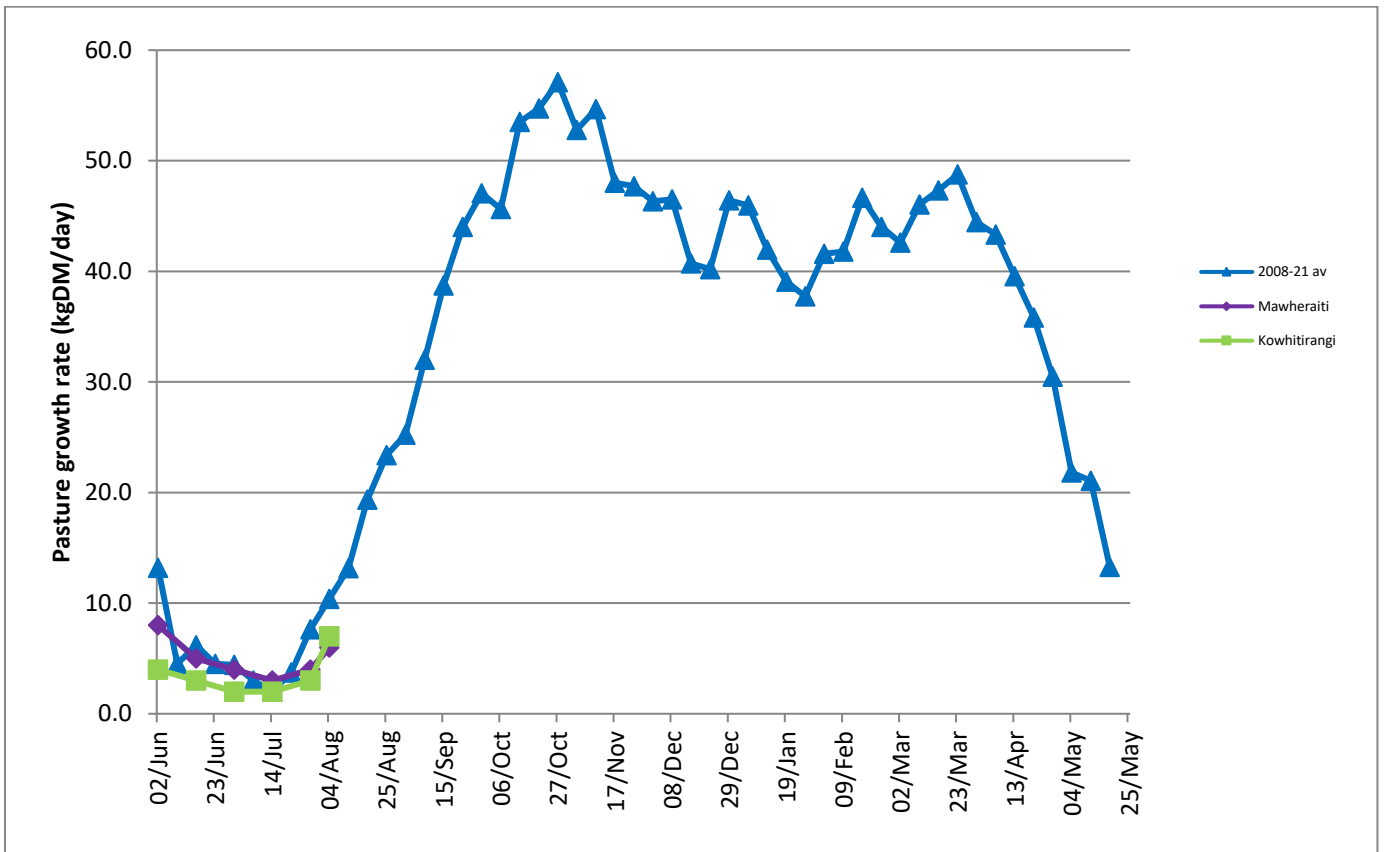

Westland Monitor Farm Project

Weekly Update as at week ending Wednesday 4th August 2021.

CO Comment

Comments will resume next week.

Farm Summary

	Mawheraiti	Kowhitirangi
Average cover (kg DM/ha)	2228	1923
APC (28 July)	2227	1929
Rotation length (days)		
Stocking rate		
Percentage in milk		
Milksolids kg/cow		
Milksolids kg/ha		
MS/cow (season to date)		
MS/ha (season to date)		
N (kg/ha) year to date		
Current N application rate kg N/ha		
	31 May	12 April
DM%	11.8	9.8
Pasture ME	12.7	11.8
Pasture NDF	38.8	46.5
Pasture CP	33.2	26.0
Target Intake (kg DM/cow/d)		
Supplement (kg/cow/day)	Mob 1 - 11 Mob 2 – 13.3	13
Soil temperature (°C)		8.0
Growth Rate (kg DM/day)	6	7
Rainfall	24	16
Conditions for farmwalk	Beautiful, fine, warm day	Beautiful, fine, warm day
Notes:	Good week pretty organised, Hedi started. Went to Haast for fed meeting, very worthwhile trip.	

NB: pasture quality data are for 1 sample collected from each farm.

Weekly Pasture Growth Rates

Weekly Soil Temperature

Mawheraiti

Kowhitirangi