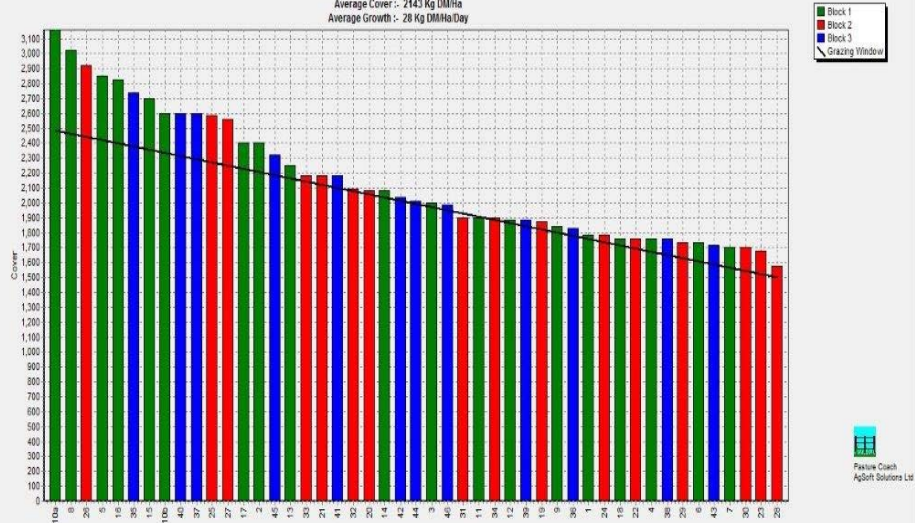

Westport

Pasture Coach
AgSoft Solutions Ltd