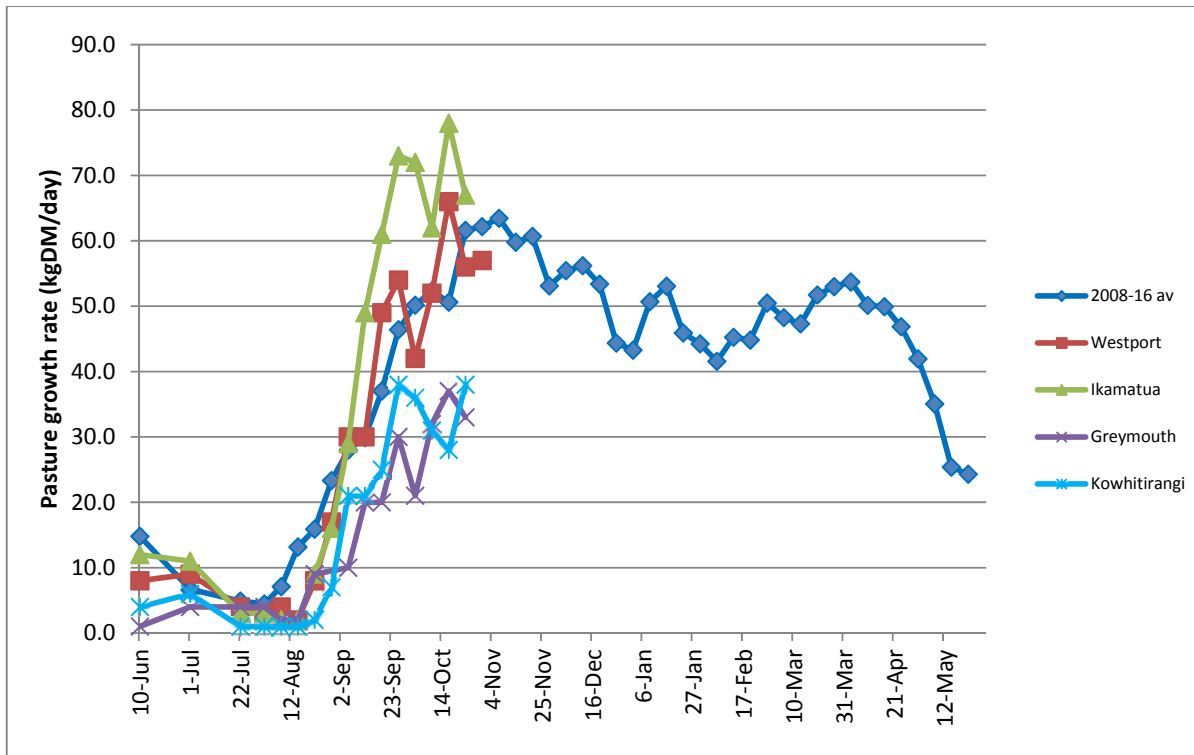

Weekly Pasture Growth Rates