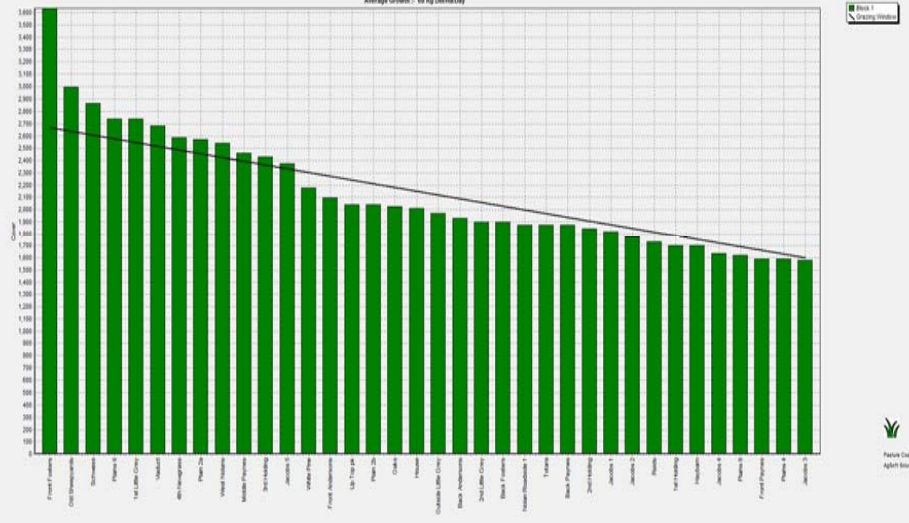

Ikamatua

Pasture Coach
AgSoft Solutions Ltd

Greymouth

Kowhitirangi