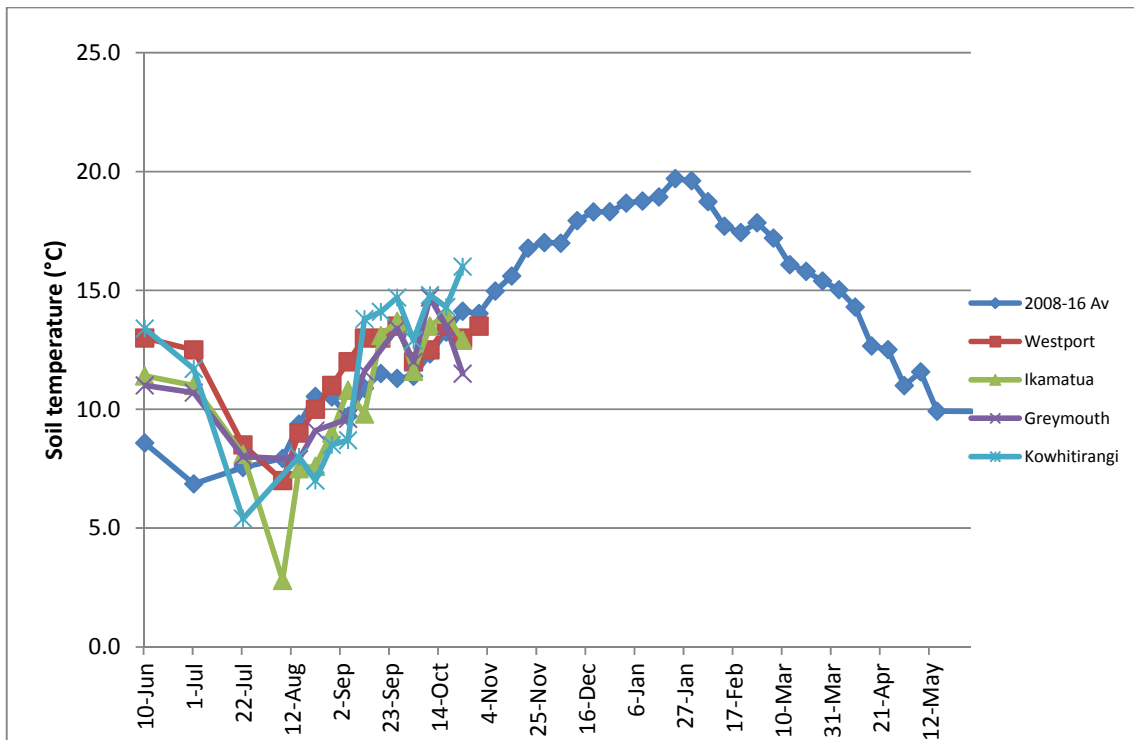

Weekly Soil Temperature