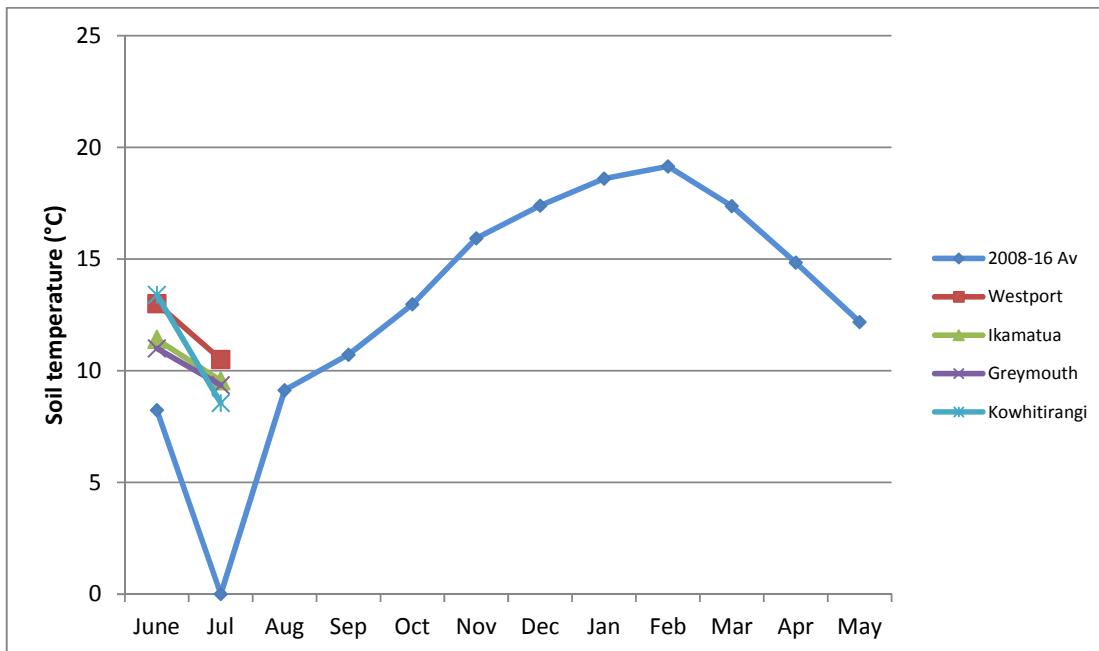

NB: pasture quality data are for 1 sample collected from each farm

Weekly Pasture Growth Rates

Monthly Pasture Growth Rates

Weekly Soil Temperature

Monthly Soil Temperature

Westport

Farm Name: ADRIAN & CHERYL GALLAGHER
 Date Road: 7/18/2016
 Average Cover: 2144 Kg DM/Ha
 Average Growth: 4 Kg DM/Ha/Day

Ikamatua

Farm Name: ANDREW & NIKI MIRFIN
 Date Road: 7/19/2016
 Average Cover: 2356 Kg DM/Ha
 Average Growth: 3 Kg DM/Ha/Day

Greymouth

Kowhitirangi

Farm Name: TANE & RACHEL LITTLE
 Date Road: 7/20/2016
 Average Cover: 1899 Kg DM/Ha
 Average Growth: 1 Kg DM/Ha/Day