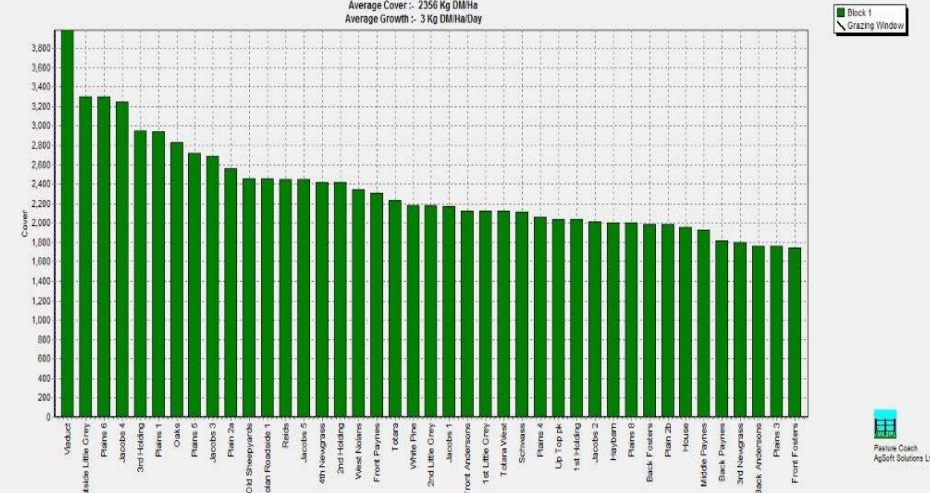

Westport

Ikamatua

Greymouth

Kowhitirangi