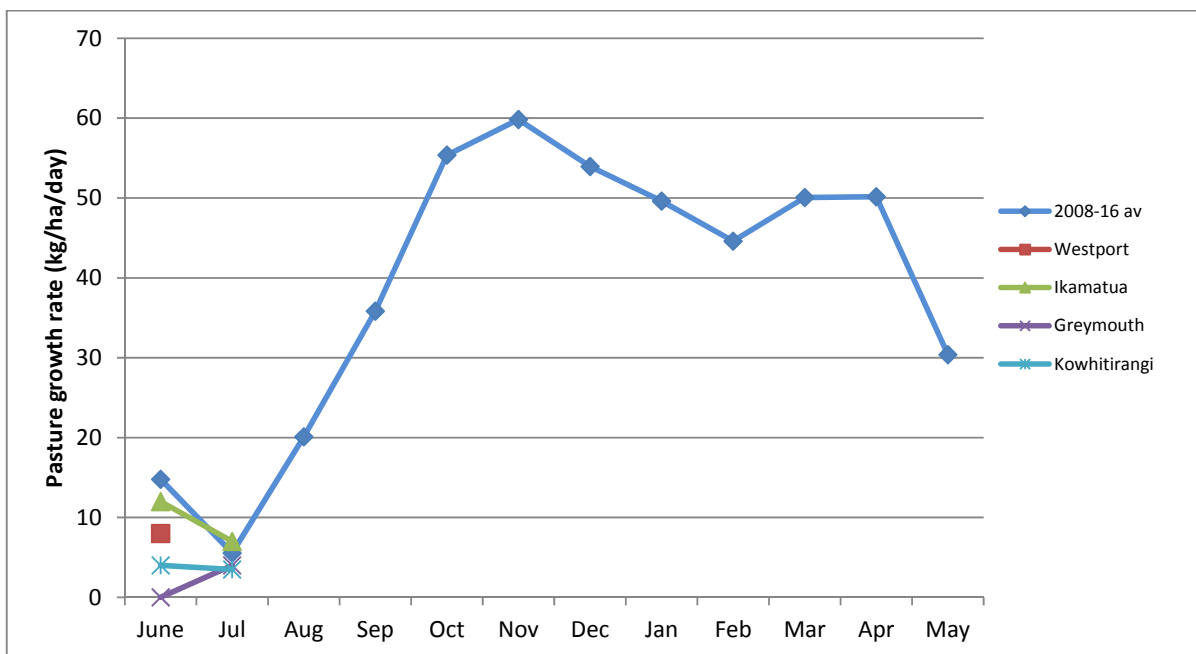

Farm Summary

	Westport	Ikamatua	Greymouth	Kowhitirangi
Average cover (kg DM/ha)	2144	2356		1899
APC				
Rotation length (days)				
Stocking rate				
Percentage in milk				
Milksolids kg/cow				
Milksolids kg/ha				
MS/cow (season to date)				
MS/ha (season to date)				
N (kg/ha) year to date				
Current N application rate kg N/ha				
	29/6/16			
DM%	29.4			
Pasture ME	17.4			
Pasture NDF	41.2			
Pasture CP	17.4			
Target Intake (kg DM/cow/d)	14			
Supplement (kg/cow/day)	2.2			
Soil temperature (°C)	8.5	8.1	8.0	5.4
Growth Rate (kg DM/day)	4	3		1
Rainfall	110	70	125	
Conditions for farmwalk	Fine clear	Heavy rain cold	No farm walk this week	Clear fine frost cold
Comments				

NB: pasture quality data are for 1 sample collected from each farm

Weekly Pasture Growth Rates

Monthly Pasture Growth Rates

Weekly Soil Temperature

Monthly Soil Temperature

Westport

Farm Name: ADRIAN & CHERYL GALLAGHER
 Date Road: 7/18/2016
 Average Cover: 2144 Kg DM/Ha
 Average Growth: 4 Kg DM/Ha/Day