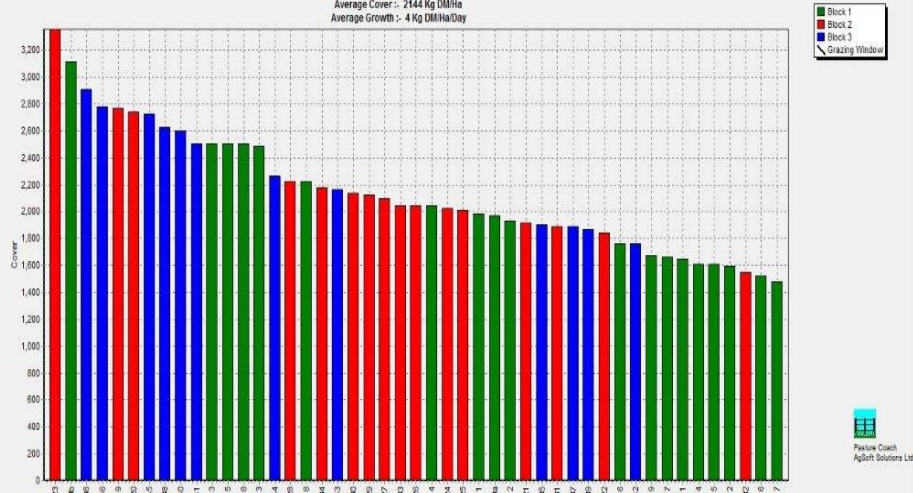

Westport

Ikamatua

Greymouth

Kowhitirangi