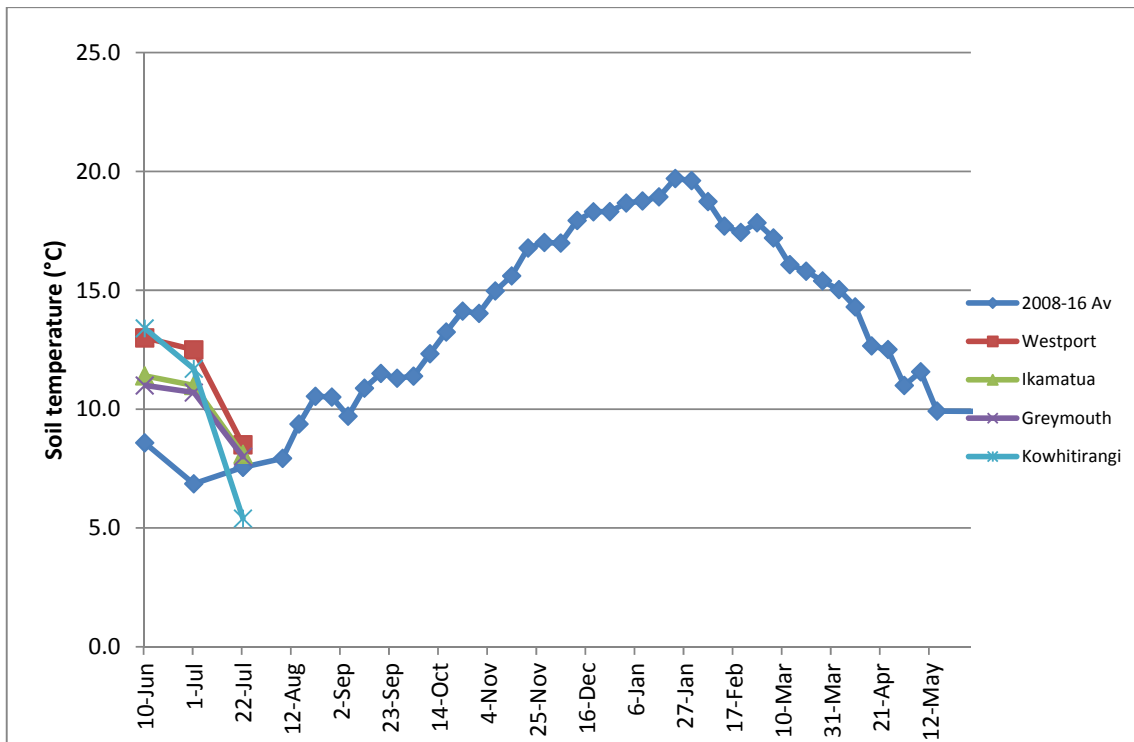

Farm Summary

	Westport	Ikamatua	Greymouth	Kowhitirangi
Average cover (kg DM/ha)	2144	2356		1899
APC				
Rotation length (days)				
Stocking rate				
Percentage in milk				
Milksolids kg/cow				
Milksolids kg/ha				
MS/cow (season to date)				
MS/ha (season to date)				
N (kg/ha) year to date				
Current N application rate kg N/ha				
	29/6/16			
DM%	29.4			
Pasture ME	17.4			
Pasture NDF	41.2			
Pasture CP	17.4			
Target Intake (kg DM/cow/d)	14			
Supplement (kg/cow/day)	2.2			
Soil temperature (°C)	8.5	8.1	8.0	5.4
Growth Rate (kg DM/day)	4	3		1
Rainfall	110	70	125	
Conditions for farmwalk	Fine clear	Heavy rain cold	No farm walk this week	Clear fine frost cold
Comments				

NB: pasture quality data are for 1 sample collected from each farm

Weekly Pasture Growth Rates

Monthly Pasture Growth Rates

Weekly Soil Temperature

Monthly Soil Temperature

Westport

Farm Name: ADRIAN & CHERYL GALLAGHER
 Date Road: 7/18/2016
 Average Cover: 2144 Kg DM/Ha
 Average Growth: 4 Kg DM/Ha/Day

Ikamatua

Farm Name: ANDREW & NIKI MIRFIN
 Date Road: 7/19/2016
 Average Cover: 2356 Kg DM/Ha
 Average Growth: 3 Kg DM/Ha/Day

Greymouth

Kowhitirangi

Farm Name: TANE & RACHEL LITTLE
 Date Road: 7/20/2016
 Average Cover: 1899 Kg DM/Ha
 Average Growth: 1 Kg DM/Ha/Day