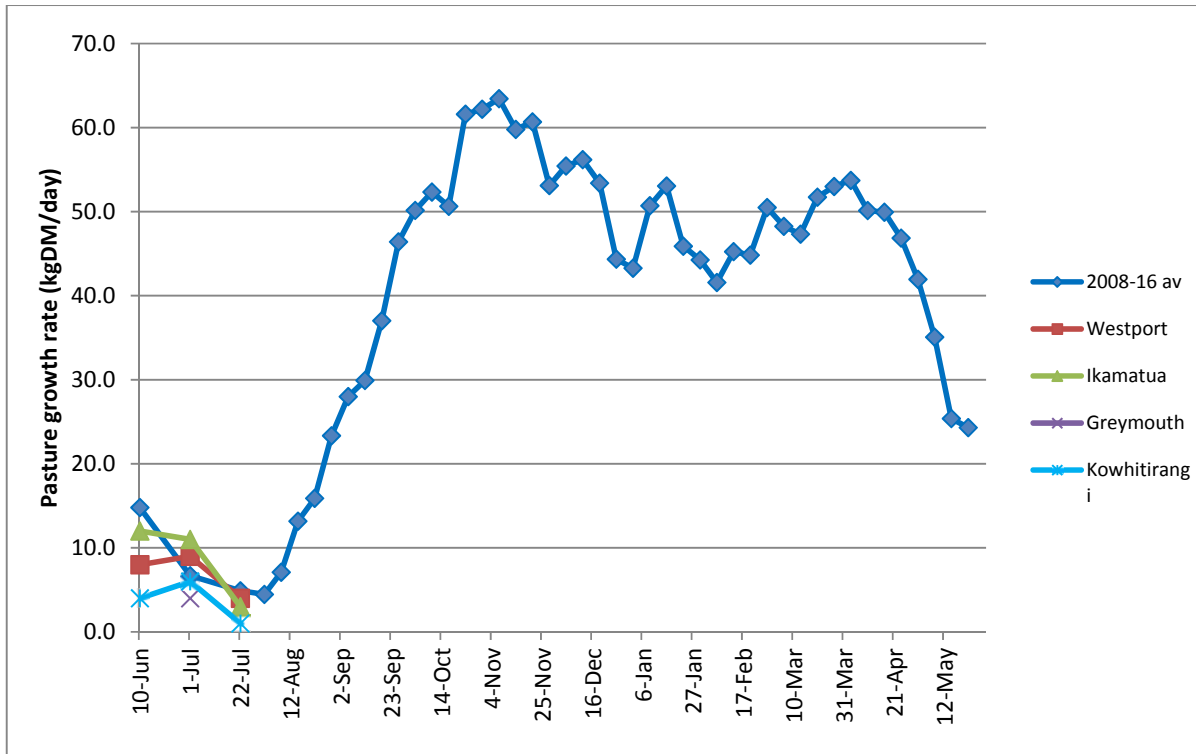

Westland Monitor Farm Project

Weekly Update 22 July 2016

CO comment

Magnesium supplementation to dry cows should have commenced by now to minimise the risk of grass tetany at calving. By reducing animal health problems the potential exists to increase milk production. Remember the magnesium requirement of the modern dairy cow has increased, partly due to increased use of nitrogen (N) and potassium (K) fertilisers and partly due to the increase in cow genetic merit increasing magnesium demand for milk production.

Farm Summary

	Westport	Ikamatua	Greymouth	Kowhitirangi
Average cover (kg DM/ha)	2144	2356		1899
APC				
Rotation length (days)				
Stocking rate				
Percentage in milk				
Milksolids kg/cow				
Milksolids kg/ha				
MS/cow (season to date)				
MS/ha (season to date)				
N (kg/ha) year to date				
Current N application rate kg N/ha				
	29/6/16			
DM%	29.4			
Pasture ME	17.4			
Pasture NDF	41.2			
Pasture CP	17.4			
Target Intake (kg DM/cow/d)	14			
Supplement (kg/cow/day)	2.2			
Soil temperature (°C)	8.5	8.1	8.0	5.4
Growth Rate (kg DM/day)	4	3		1
Rainfall	110	70	125	
Conditions for farmwalk	Fine clear	Heavy rain cold	No farm walk this week	Clear fine frost cold
Comments				

NB: pasture quality data are for 1 sample collected from each farm

Weekly Pasture Growth Rates

Monthly Pasture Growth Rates

Weekly Soil Temperature

Monthly Soil Temperature

Westport

Farm Name: ADRIAN & CHERYL GALLAGHER
 Date Road: 7/18/2016
 Average Cover: 2144 Kg DM/Ha
 Average Growth: 4 Kg DM/Ha/Day