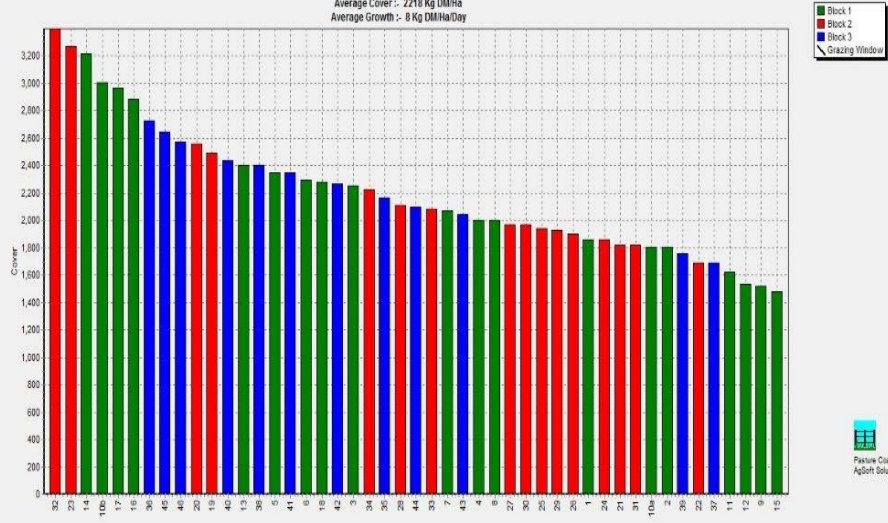

Westport

Ikamatua

Greymouth

Farm Name: ANDREW ROBB
Date Read : 6/21/2016
Average Cover : 1900 Kg DM/Ha
Average Growth : 0 Kg DM/Ha/Day

Kowhitirangi