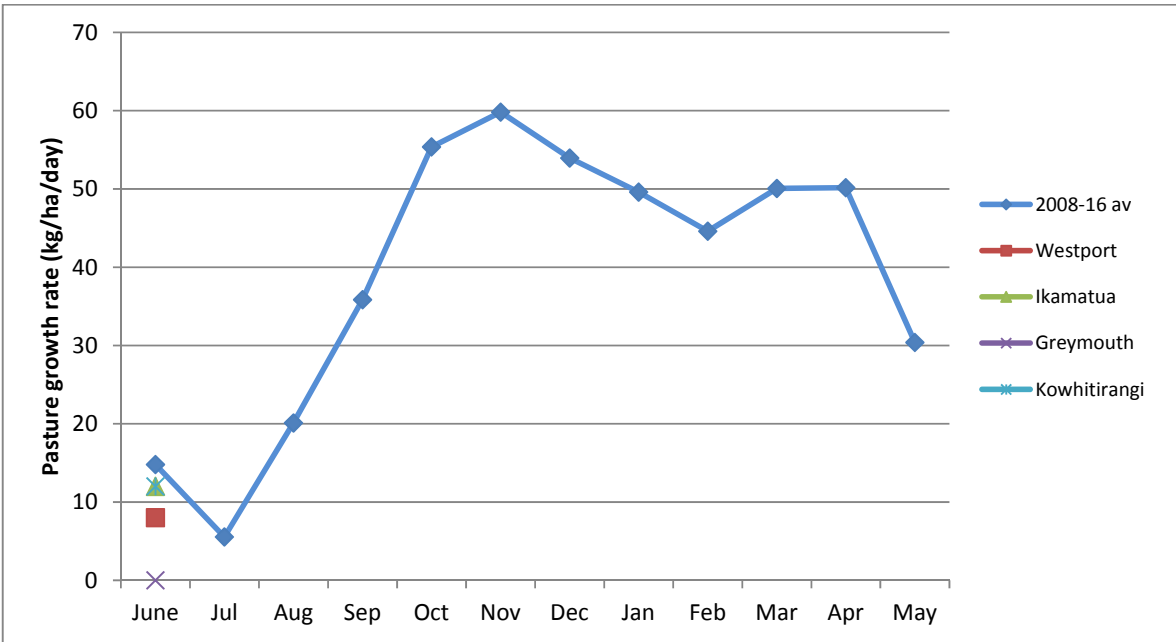

## Farm Summary

	Westport	Ikamatua	Greymouth	Kowhitirangi
Average cover (kg DM/ha)	2218	2236	1900	1895
APC (9 June 2016)	2254	2178		1882
Rotation length (days)	160			
Stocking rate				
Percentage in milk				
Milksolids kg/cow				
Milksolids kg/ha				
MS/cow (season to date)				
MS/ha (season to date)				
N (kg/ha) year to date				
Current N application rate kg N/ha				
	13/6/2016	13/6/2016	13/6/2016	13/6/2016
DM%	12.3	11.7		16.5
Pasture ME	>12.7	>12.7		>12.7
Pasture NDF	42.9	33.5		30.4
Pasture CP	28.2	26.4		25.1
Target Intake (kg DM/cow/d)	14	18	18	18
Supplement (kg/cow/day)	2.9			
Soil temperature (°C)	13.0	11.4	11.0	13.4
Growth Rate (kg DM/day)	8	12		4
Rainfall	25	18	38.5	No data..lots
Conditions for farmwalk	Rain..warm	Fine overcast warm		Heavy rain..farm very wet
Comments				

NB: pasture quality data are for 1 sample collected from each farm

Weekly Pasture Growth Rates

Monthly Pasture Growth Rates

### Weekly Soil Temperature