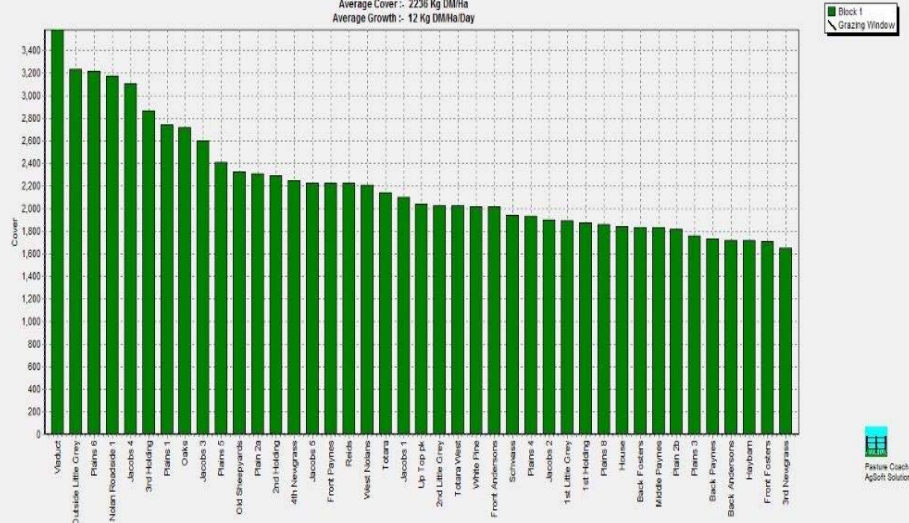

Westport

Ikamatua

Greymouth

Farm Name: ANDREW ROBB
Date Read : 6/21/2016
Average Cover : 1900 Kg DM/Ha
Average Growth : 0 Kg DM/Ha/Day

Kowhitirangi