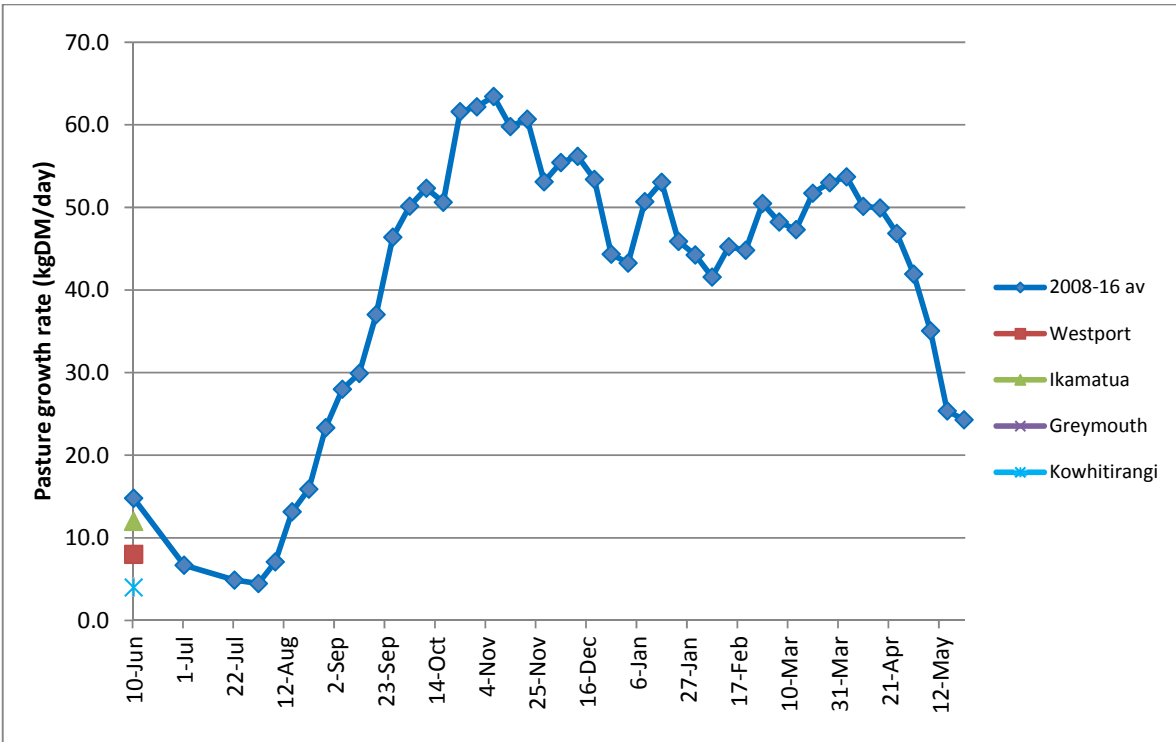

Weekly Pasture Growth Rates