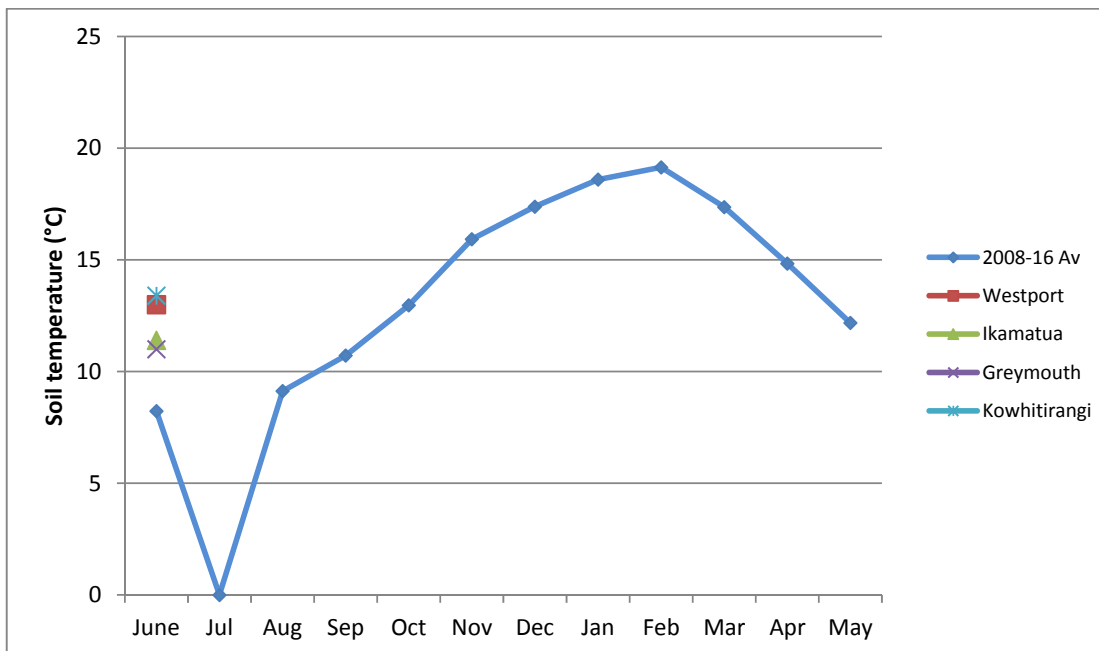

Monthly Soil Temperature