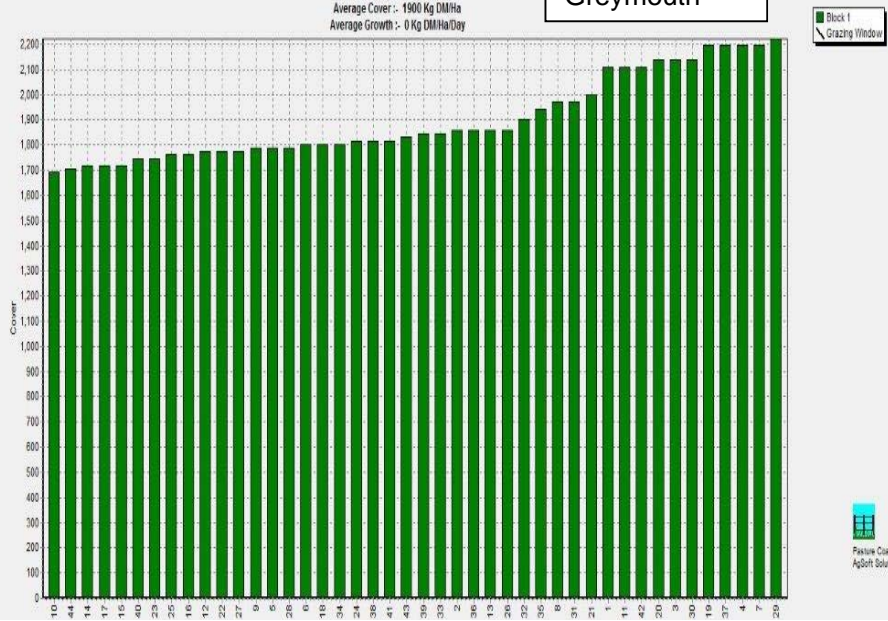

Greymouth

Farm Name: ANDREW ROBB
Date Read : 6/21/2016
Average Cover : 1900 Kg DM/Ha
Average Growth : 0 Kg DM/Ha/Day