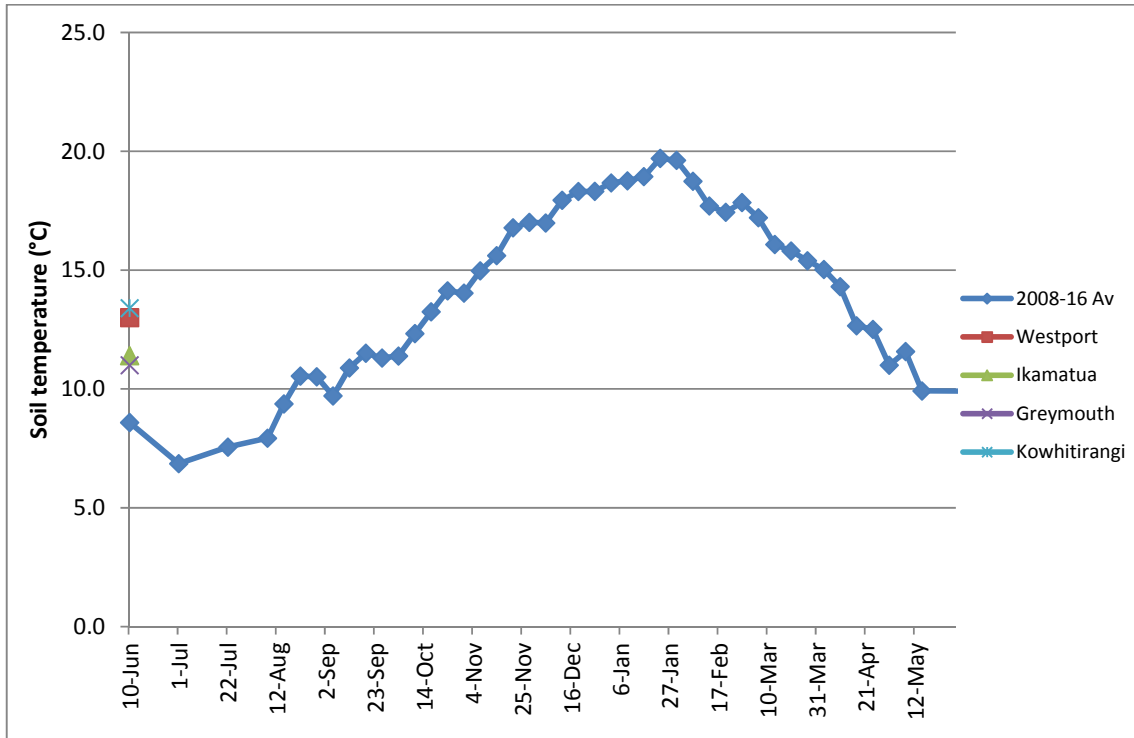

## Farm Summary

	Westport	Ikamatua	Greymouth	Kowhitirangi
Average cover (kg DM/ha)	2218	2236	1900	1895
APC (9 June 2016)	2254	2178		1882
Rotation length (days)	160			
Stocking rate				
Percentage in milk				
Milksolids kg/cow				
Milksolids kg/ha				
MS/cow (season to date)				
MS/ha (season to date)				
N (kg/ha) year to date				
Current N application rate kg N/ha				
	13/6/2016	13/6/2016	13/6/2016	13/6/2016
DM%	12.3	11.7		16.5
Pasture ME	>12.7	>12.7		>12.7
Pasture NDF	42.9	33.5		30.4
Pasture CP	28.2	26.4		25.1
Target Intake (kg DM/cow/d)	14	18	18	18
Supplement (kg/cow/day)	2.9			
Soil temperature (°C)	13.0	11.4	11.0	13.4
Growth Rate (kg DM/day)	8	12		4
Rainfall	25	18	38.5	No data..lots
Conditions for farmwalk	Rain..warm	Fine overcast warm		Heavy rain..farm very wet
Comments				

NB: pasture quality data are for 1 sample collected from each farm

Weekly Pasture Growth Rates

Monthly Pasture Growth Rates

### Weekly Soil Temperature