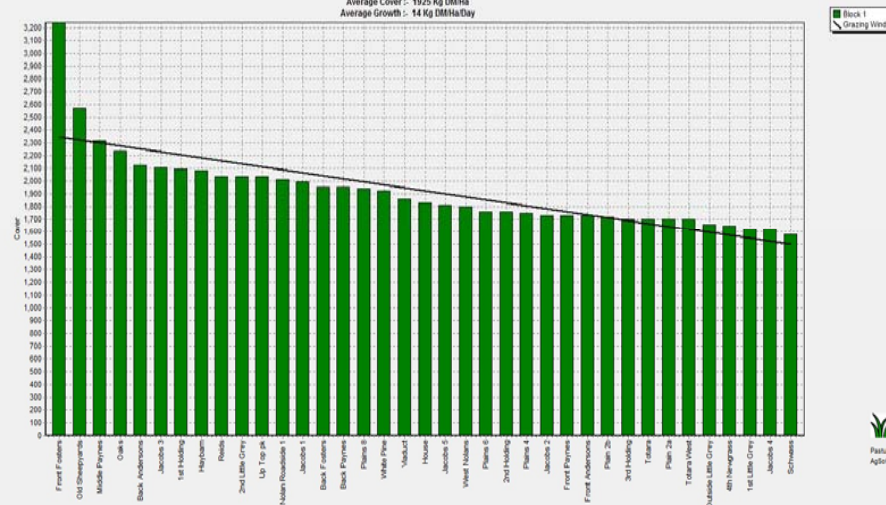

Westport

Ikamatua

Greymouth

Kowhitirangi