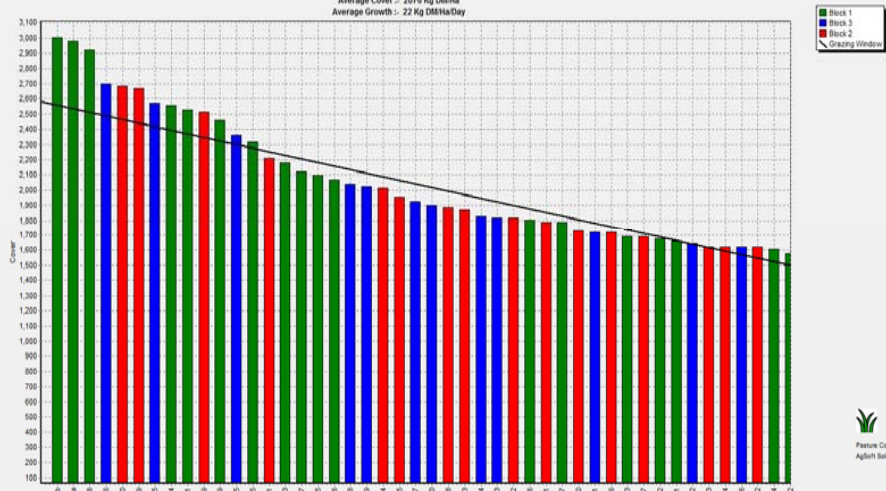

Westport

Ikamatua

Greymouth

Kowhitirangi