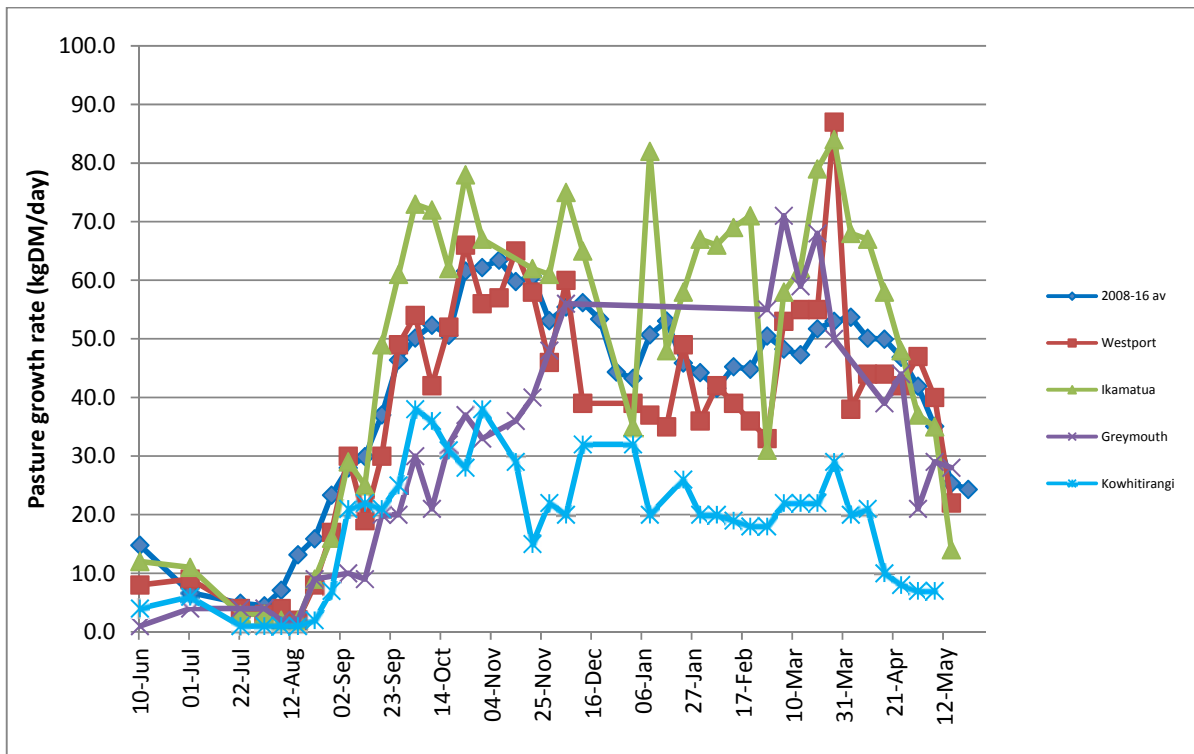

NB: pasture quality data are for 1 sample collected from each farm

Weekly Pasture Growth Rates