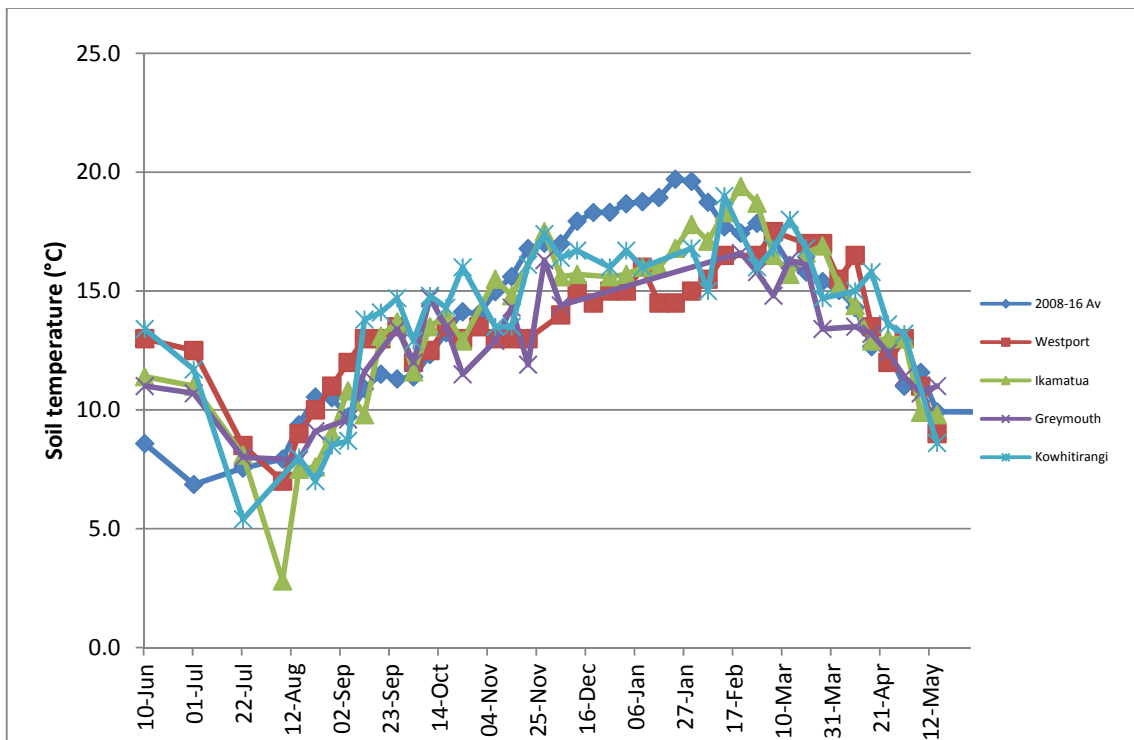

Weekly Soil Temperature