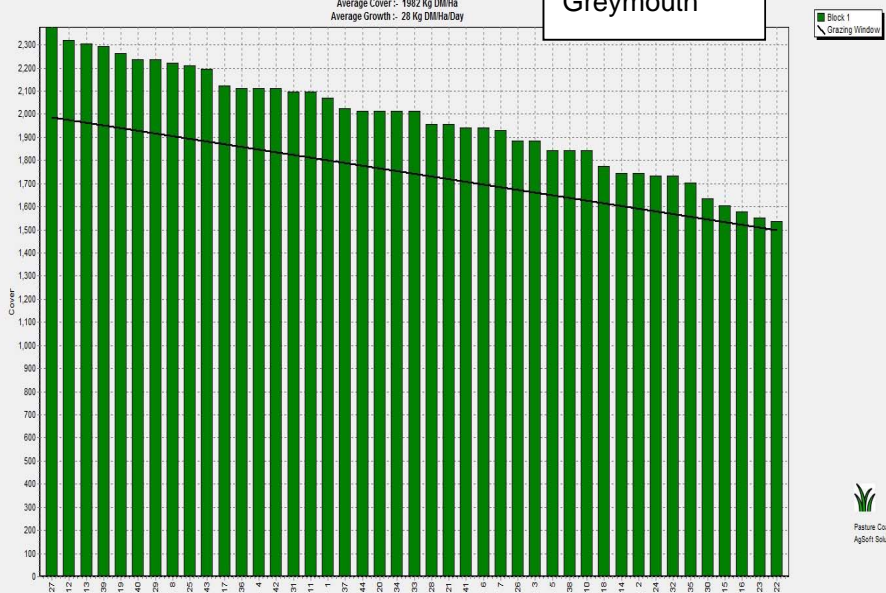

Westport

Ikamatua

Greymouth

Kowhitirangi