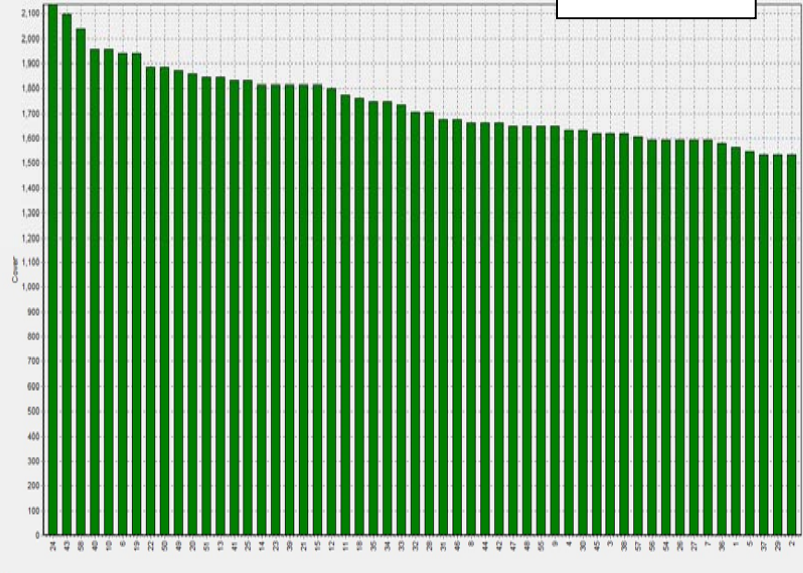

Greymouth

Kowhitirangi