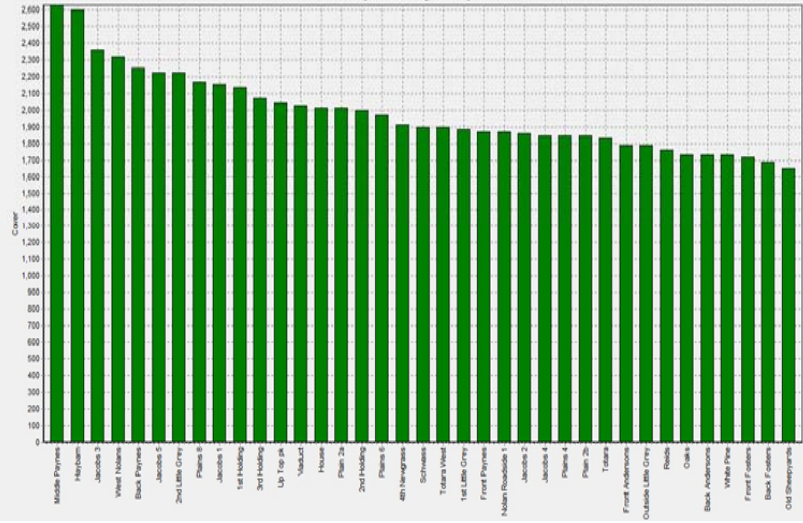

Westport

Block 1
Block 2
Block 3
Grazing Window

Ikamatua

Block 1
Grazing Window

Greymouth

Kowhitirangi

Block 1
Grazing Window