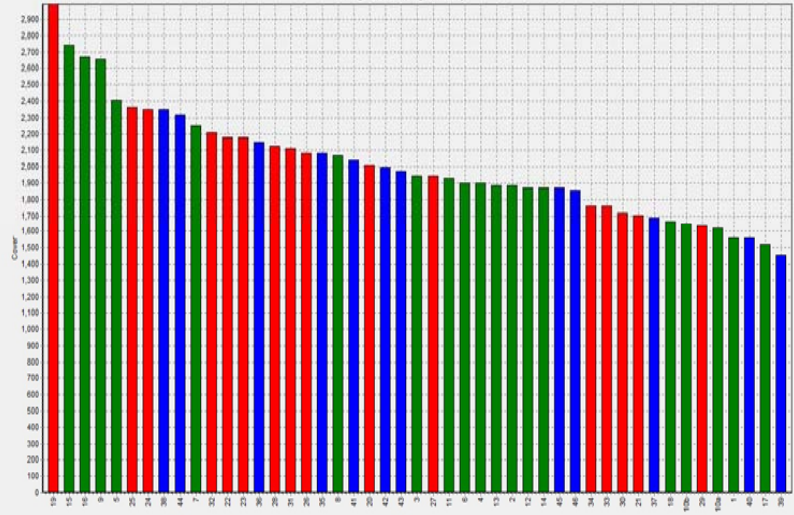

Westport

Block 1
Block 2
Block 3
Grazing Window

Ikamatua

Block 1
Grazing Window

Greymouth

Kowhitirangi

Block 1
Grazing Window