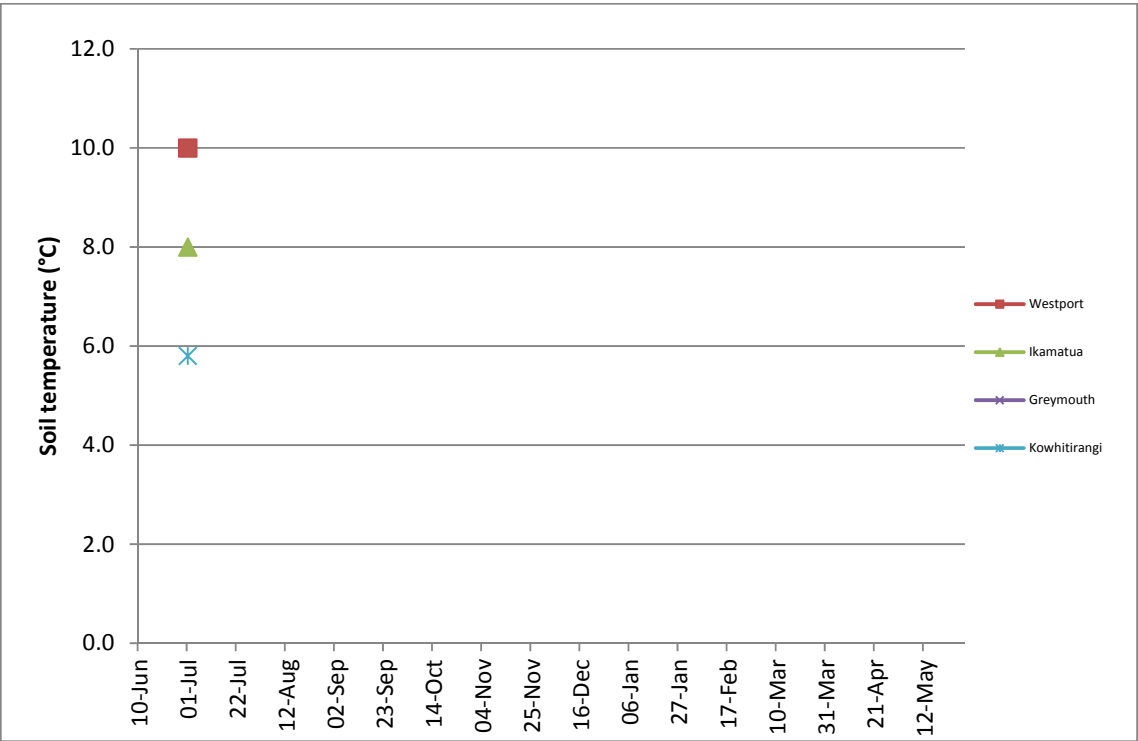

Farm Summary

	Westport	Ikamatua	Greymouth	Kowhitirangi
Average cover (kg DM/ha)	2036	1974		1791
APC (9 June)	2082	1957	-	1791
Rotation length (days)	155			
Stocking rate	-	-	-	-
Percentage in milk	-	-	-	-
Milksolids kg/cow	-	-	-	-
Milksolids kg/ha	-	-	-	-
MS/cow (season to date)	-	-	-	-
MS/ha (season to date)	-	-	-	-
N (kg/ha) year to date	-	-	-	-
Current N application rate kg N/ha	-	-	-	-
	5 June	6 June		7 June
DM%	16.7	16.3		15.0
Pasture ME	>12.7	>12.7		>12.7
Pasture NDF	43.6	37.4		24.9
Pasture CP	37.8	29.0		24.2
Target Intake (kg DM/cow/d)	9			
Supplement (kg/cow/day)	2.2			
Soil temperature (°C)	10.0	8.0		5.8
Growth Rate (kg DM/day)	5	2		1
Rainfall	14	26		
Conditions for farmwalk	Fine/cold wind	Find, cold	No farm walk	Fine, cold day
Comments				

NB: pasture quality data are for 1 sample collected from each farm

Weekly Pasture Growth Rates

Weekly Soil Temperature

Westport

Farm Name: ADRIAN & CHERYL GALLAGHER
 Date Read : 28/06/2017
 Average Cover : 2036 Kg DM/ha
 Average Growth : 5 Kg DM/ha/Day

Block 1
 Block 2
 Block 3
 Grazing Window

Ikamatua

Farm Name: ANDREW MCGIBBIN
 Date Read : 27/06/2017
 Average Cover : 1974 Kg DM/ha
 Average Growth : 2 Kg DM/ha/Day

Block 1
 Grazing Window

Greymouth

Kowhitirangi