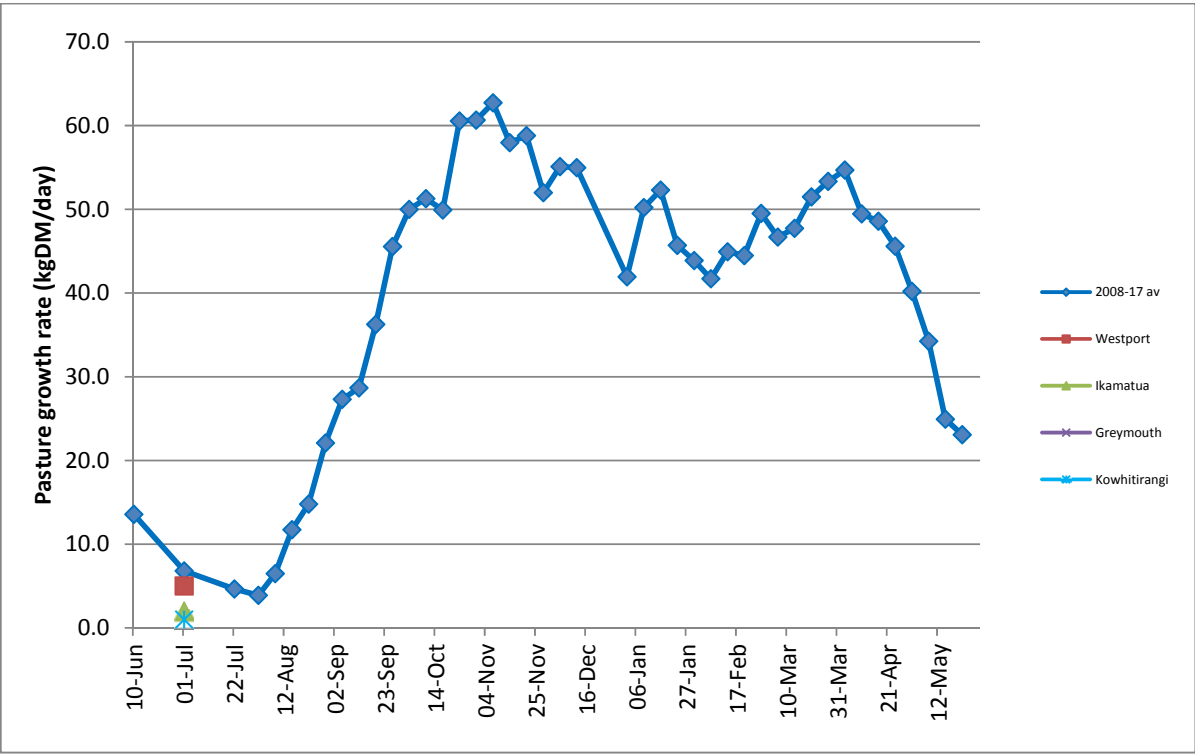

NB: pasture quality data are for 1 sample collected from each farm

Weekly Pasture Growth Rates