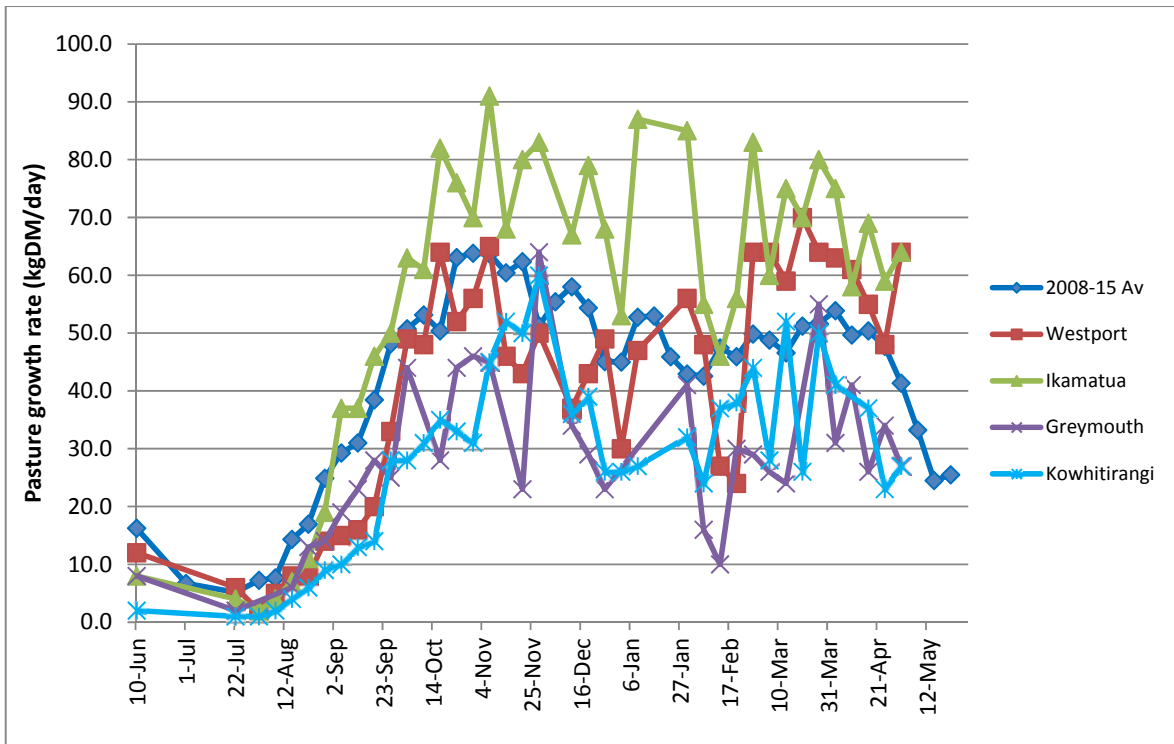

Weekly Pasture Growth Rates