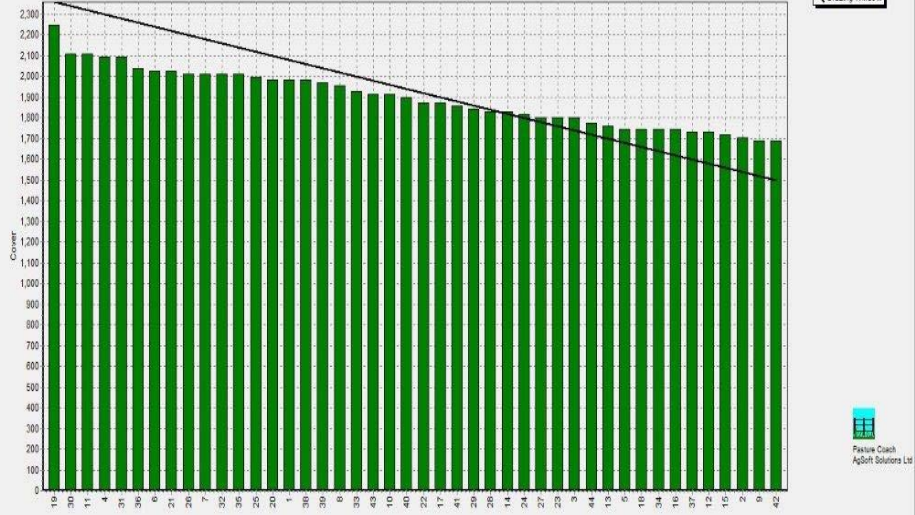

Greymouth

Block 1
Grazing Window

1500 Residual 2260 Pre-grazing Save Print Sort Order Tools Rotation Calc Zoom In Zoom Out Zoom 100%

Kowhitirangi