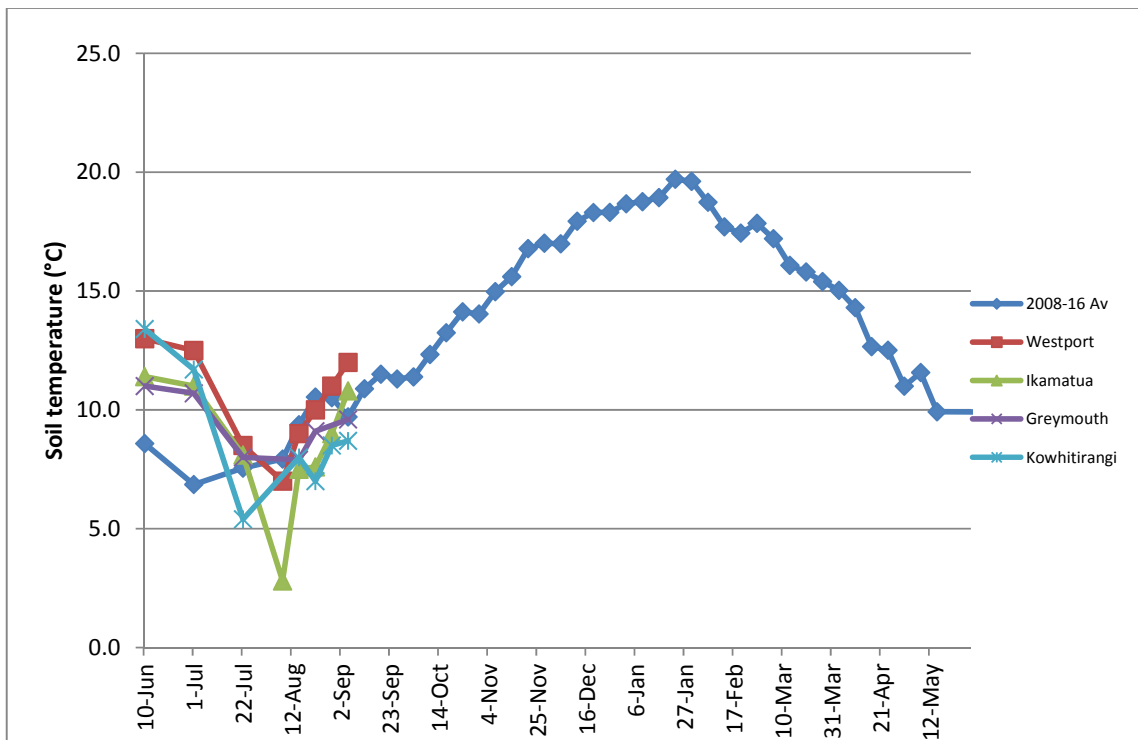

Weekly Soil Temperature