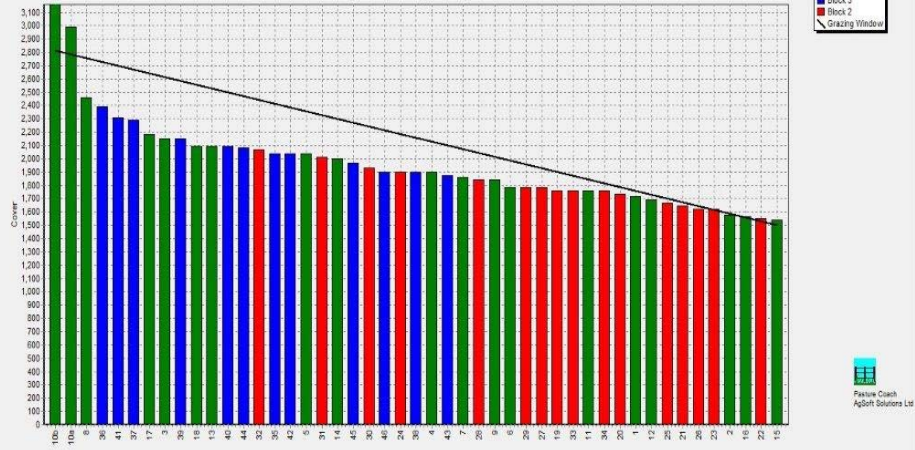

Westport

Block 1
Block 2
Grazing Window

1500 Residual 2810 Pre-grazing Save Print Sort Order Tools Rotation Calc Zoom In Zoom Out Zoom 100%