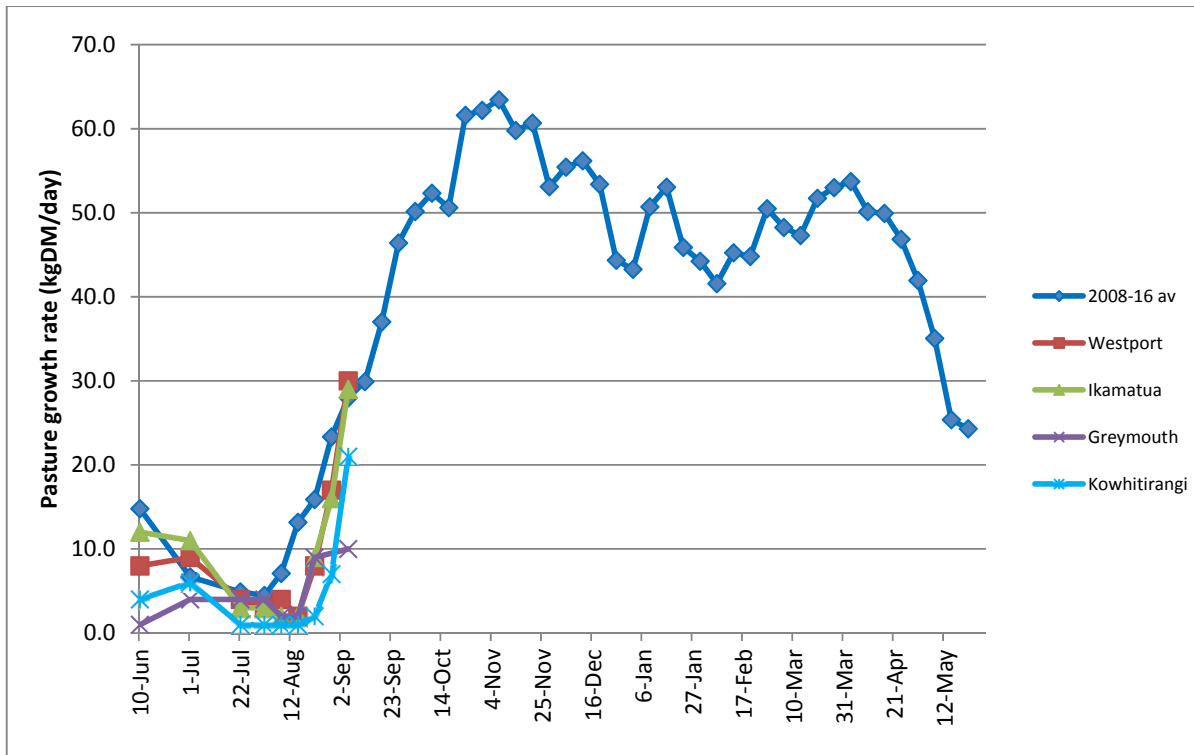

Weekly Pasture Growth Rates