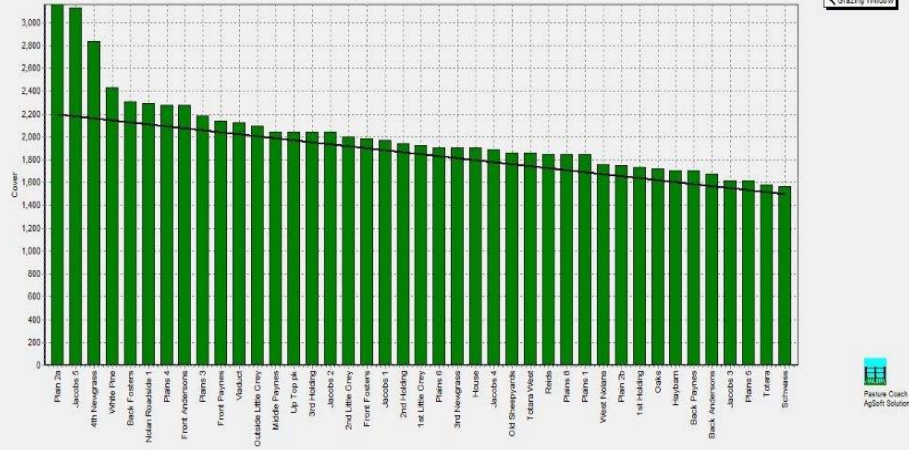

Ikamatua

Block 1
Grazing Window

1500 Residual 2194 Pre-grazing Save Print Sort Order Tools Rotation Calc Zoom In Zoom Out Zoom 100%