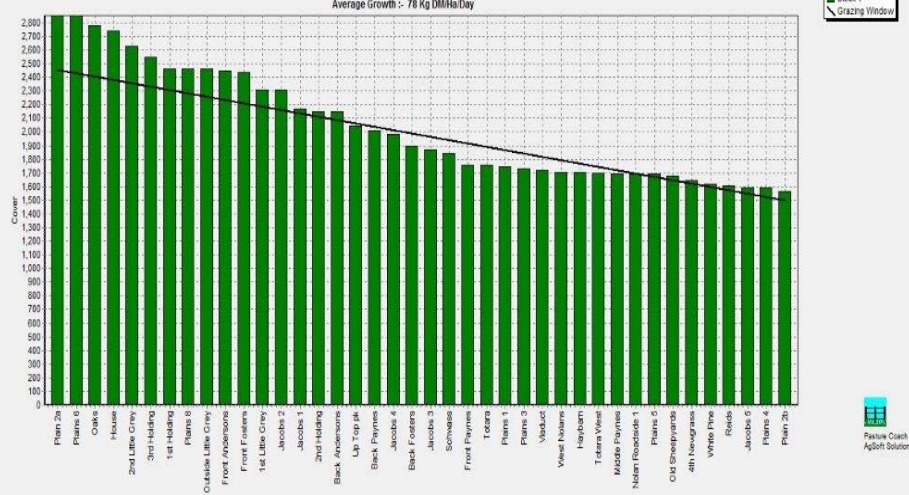

Westport

Ikamatua

Greymouth

Kowhitirangi