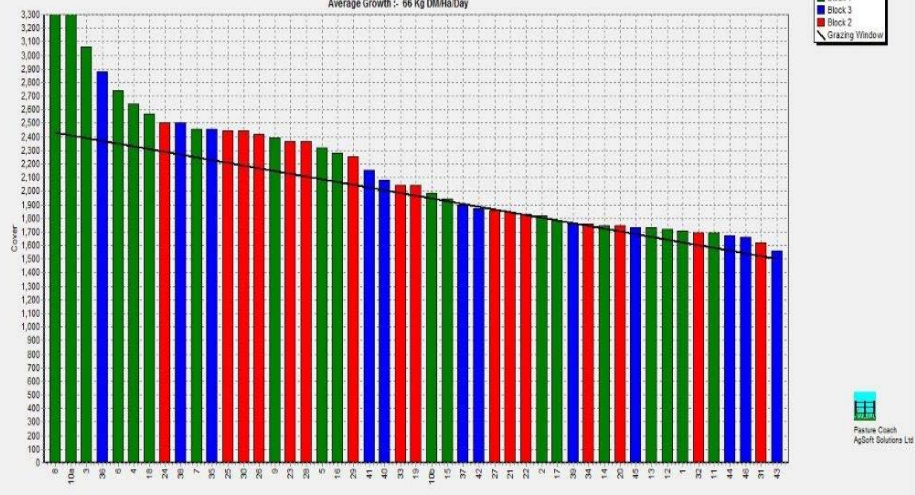

Westport

Ikamatua

Greymouth

Kowhitirangi