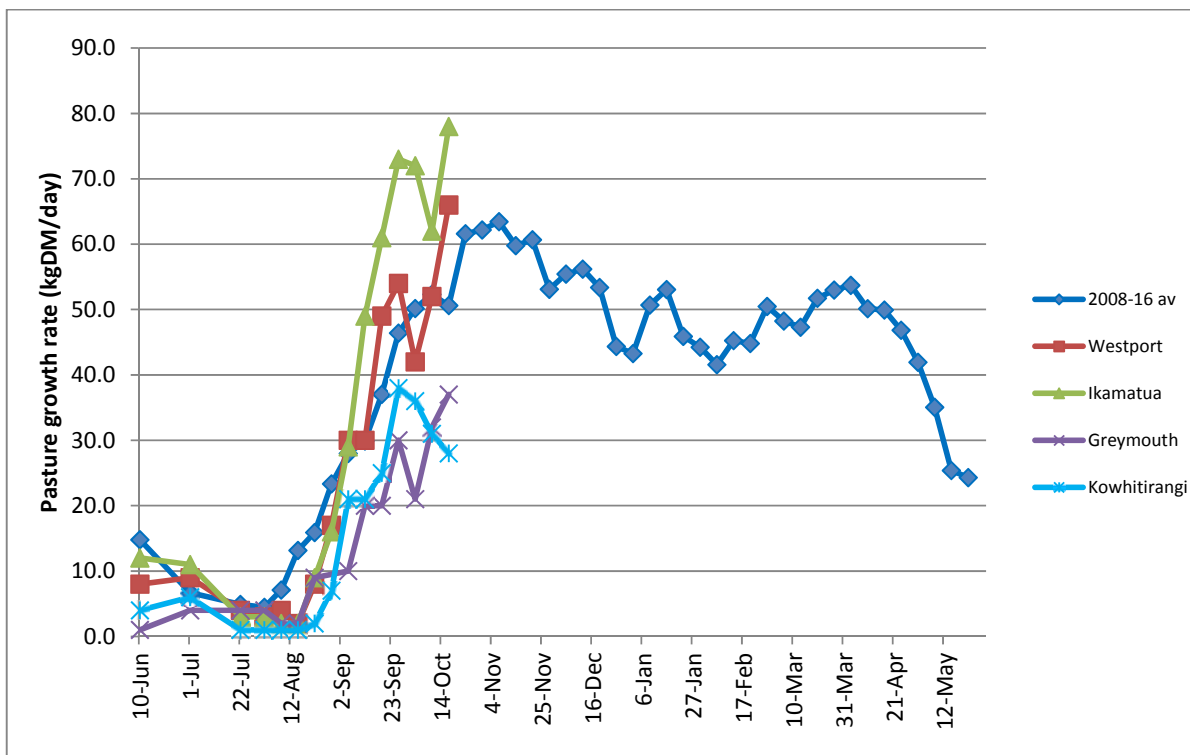

Westland Monitor Farm Project

Weekly Update 27 October 2016

CO comment

Mating is now upon us – one of the key factors in hitting target submission and conception rates is making sure the cows on heat are correctly identified. Make sure there is an effective heat detection policy in place for your farm and that it is well understood by everyone involved in the mating programme. A big part of it is making sure that adequate time is spent time observing the cows several times a day. It is important to remember that if you miss a bulling cow this round, it will be another three weeks before you have the chance to get her in calf. If you are in any doubt as to whether she is in season, put her up for AI – another straw is cheaper than three weeks' lost milking days.

Farm Summary

	Westport	Ikamatua	Greymouth	Kowhitirangi
Average cover (kg DM/ha)	2161	2016	1916	1914
APC (19 October)	2073	2245	1875	1906
Rotation length (days)	19.5	22	20	
Stocking rate	2.8	2.4	2.6	
Percentage in milk	100	99	97	
Milksolids kg/cow	2.20	2.04	2.04	
Milksolids kg/ha	6.2	4.9	5.2	
MS/cow (season to date)	104	81	121	
MS/ha (season to date)	298	228	269	
N (kg/ha) year to date	52	56	70	
Current N application rate kg N/ha	20	30	None	
	10 Oct	11 Oct		12 Oct
DM%	16.9	12.9		12.8
Pasture ME	12.7	12.7		12.7
Pasture NDF	46.2	42.2		42.3
Pasture CP	32.7	27.3		25.5
Target Intake (kg DM/cow/d)	18	20	20	
Supplement (kg/cow/day)	1	2	3.5	
Soil temperature (°C)	13.5	14	13.5	
Growth Rate (kg DM/day)	66	78	37	
Rainfall	22	10	46	
Conditions for farmwalk	Overcast	Shower, fine		Rain..fine
Comments				

NB: pasture quality data are for 1 sample collected from each farm

Weekly Pasture Growth Rates

Weekly Soil Temperature

Westport

Farm Name: ADRIAN & CHERYL GALLAGHER
 Date Read: 10/24/2016
 Average Cover: 2161 Kg DM/Ha
 Average Growth: 66 Kg DM/Ha/Day