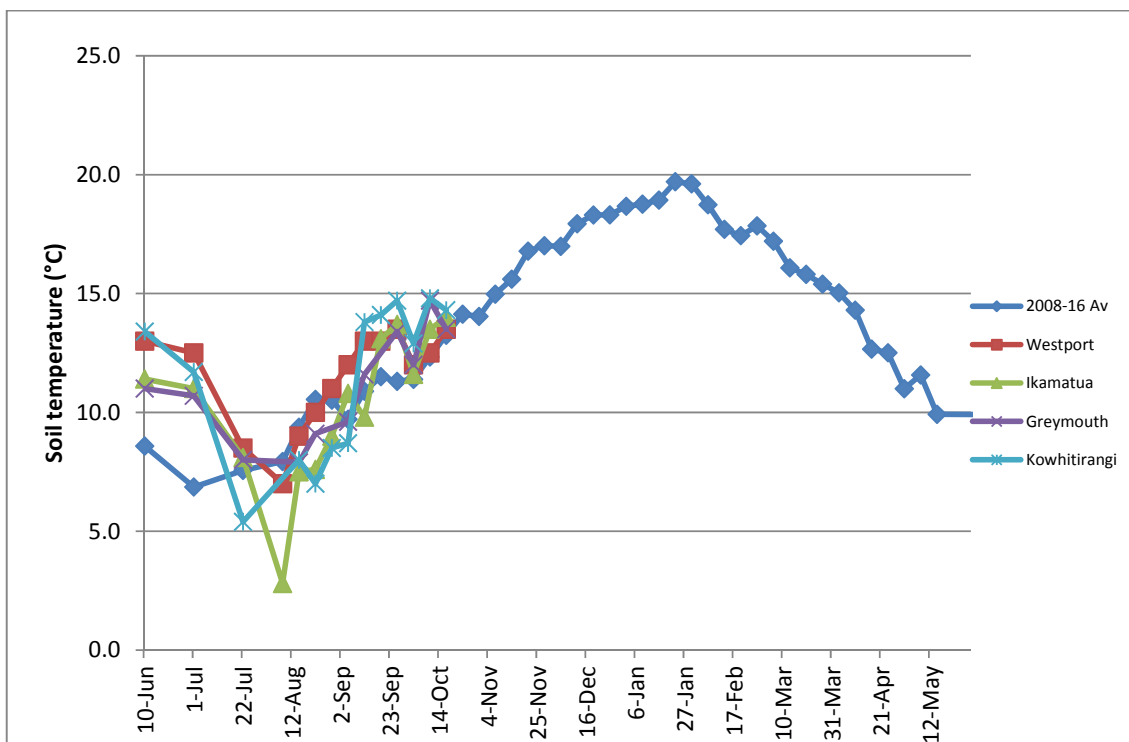

Westland Monitor Farm Project

Weekly Update 27 October 2016

CO comment

Mating is now upon us – one of the key factors in hitting target submission and conception rates is making sure the cows on heat are correctly identified. Make sure there is an effective heat detection policy in place for your farm and that it is well understood by everyone involved in the mating programme. A big part of it is making sure that adequate time is spent time observing the cows several times a day. It is important to remember that if you miss a bulling cow this round, it will be another three weeks before you have the chance to get her in calf. If you are in any doubt as to whether she is in season, put her up for AI – another straw is cheaper than three weeks' lost milking days.

Farm Summary

	Westport	Ikamatua	Greymouth	Kowhitirangi
Average cover (kg DM/ha)	2161	2016	1916	1914
APC (19 October)	2073	2245	1875	1906
Rotation length (days)	19.5	22	20	
Stocking rate	2.8	2.4	2.6	
Percentage in milk	100	99	97	
Milksolids kg/cow	2.20	2.04	2.04	
Milksolids kg/ha	6.2	4.9	5.2	
MS/cow (season to date)	104	81	121	
MS/ha (season to date)	298	228	269	
N (kg/ha) year to date	52	56	70	
Current N application rate kg N/ha	20	30	None	
	10 Oct	11 Oct		12 Oct
DM%	16.9	12.9		12.8
Pasture ME	12.7	12.7		12.7
Pasture NDF	46.2	42.2		42.3
Pasture CP	32.7	27.3		25.5
Target Intake (kg DM/cow/d)	18	20	20	
Supplement (kg/cow/day)	1	2	3.5	
Soil temperature (°C)	13.5	14	13.5	
Growth Rate (kg DM/day)	66	78	37	
Rainfall	22	10	46	
Conditions for farmwalk	Overcast	Shower, fine		Rain..fine
Comments				

NB: pasture quality data are for 1 sample collected from each farm

Weekly Pasture Growth Rates

Weekly Soil Temperature

Westport

Farm Name: ADRIAN & CHERYL GALLAGHER
 Date Read: 10/24/2016
 Average Cover: 2161 Kg DM/Ha
 Average Growth: 66 Kg DM/Ha/Day