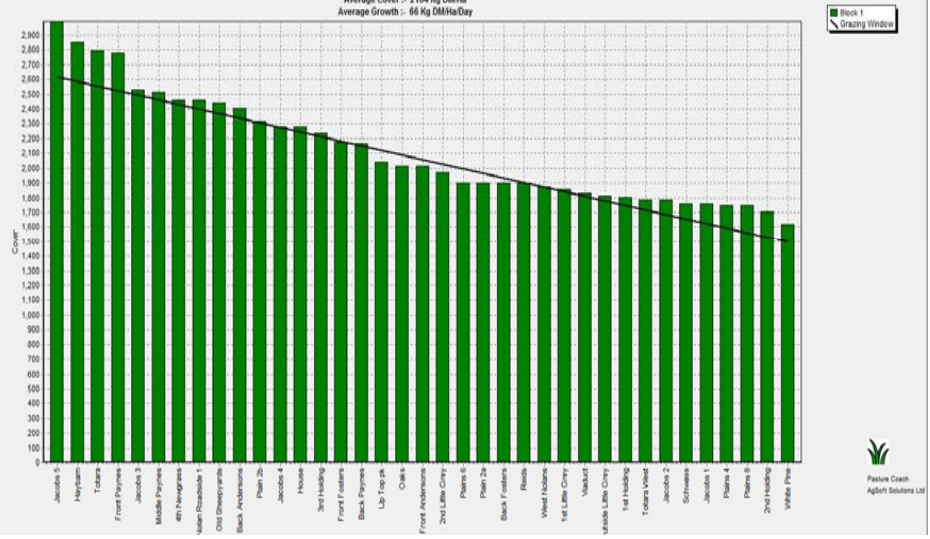

Westport

Ikamatua

Greymouth

Kowhitirangi