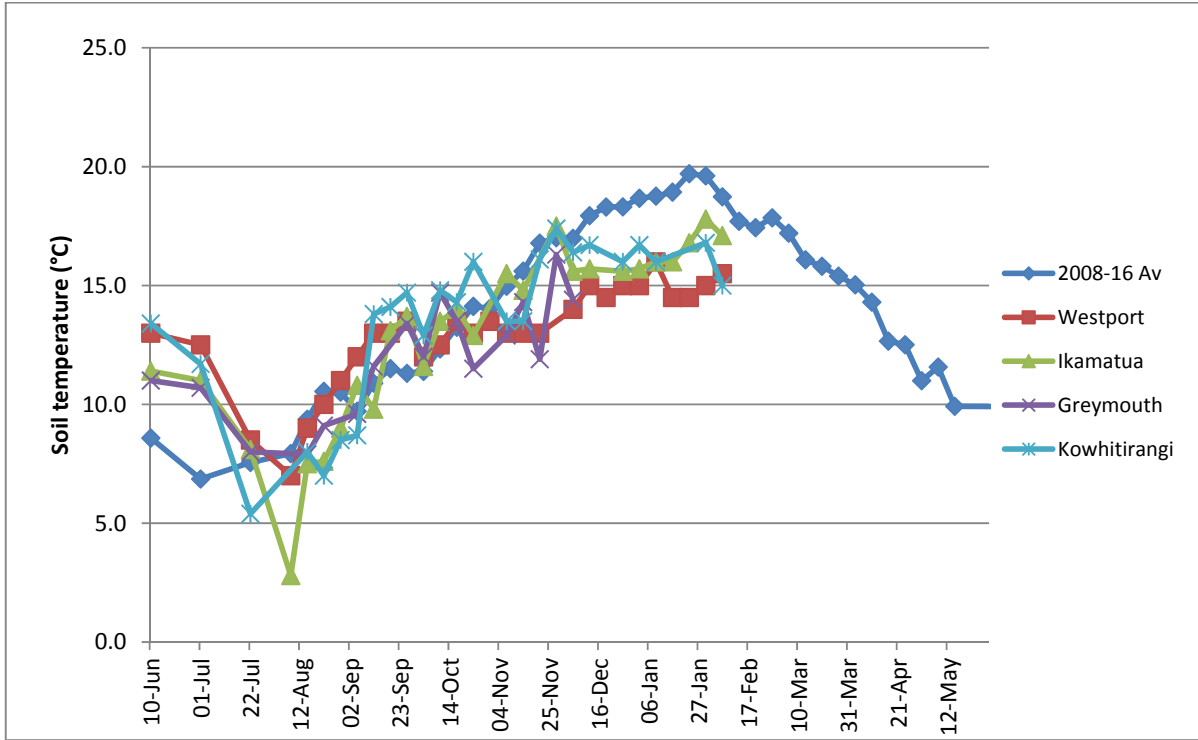

Weekly Soil Temperature