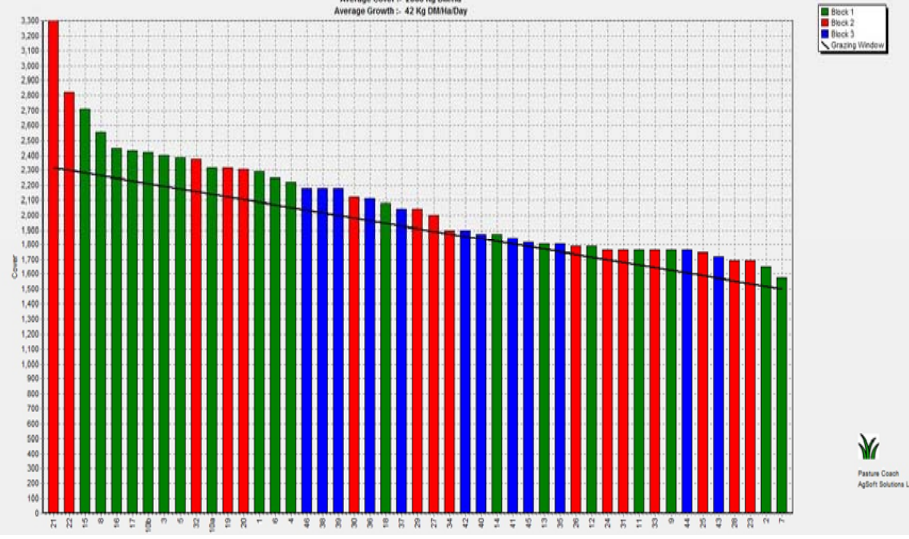

Westport

Ikamatua

Greymouth

Kowhitirangi