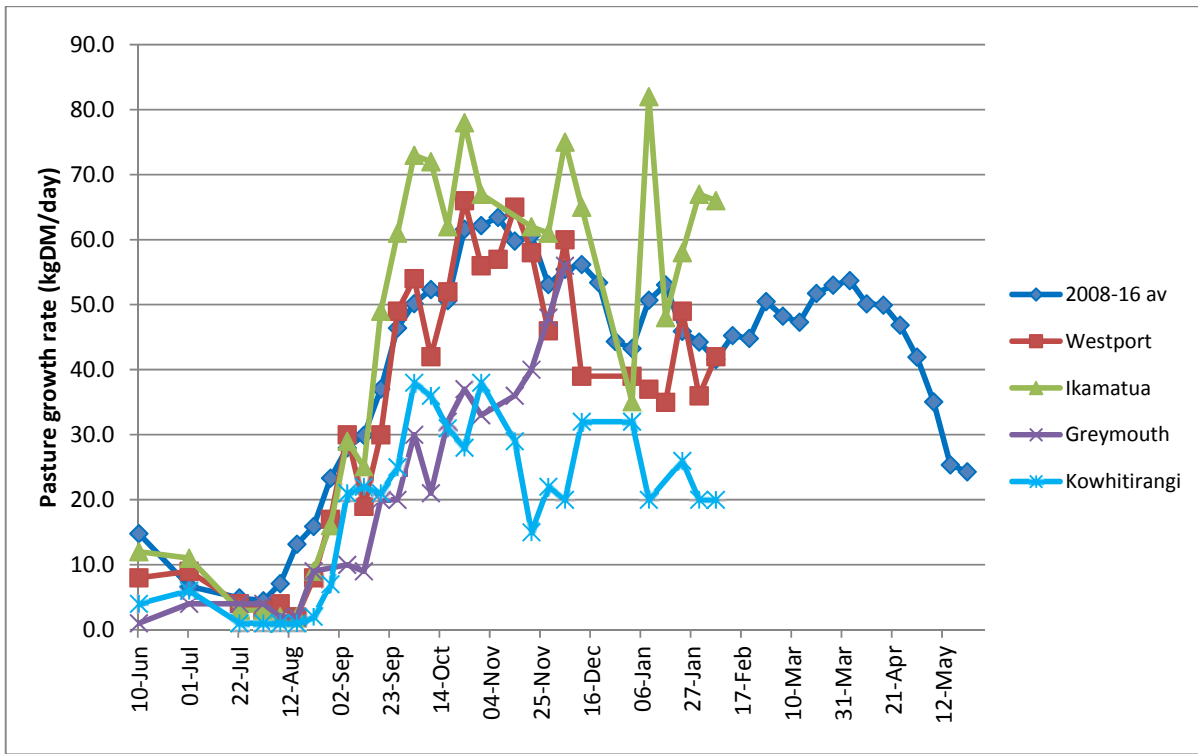

Weekly Soil Temperature