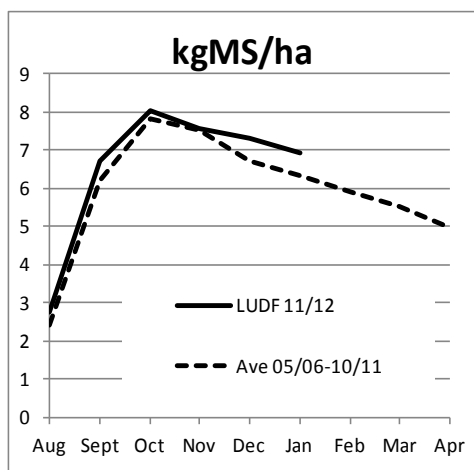

LUDF Focus Day

Lincoln University Dairy Farm

Thursday 23rd February 2012

10.15 am - 1.00 pm

Followed by Light Lunch

Holding the peak on high quality pasture

What's the significance of focussing on:

- Condition Score,
- Milk Production,
- Daily feed offered,
- Mowing pre-grazing,
- And the effect on PROFIT?