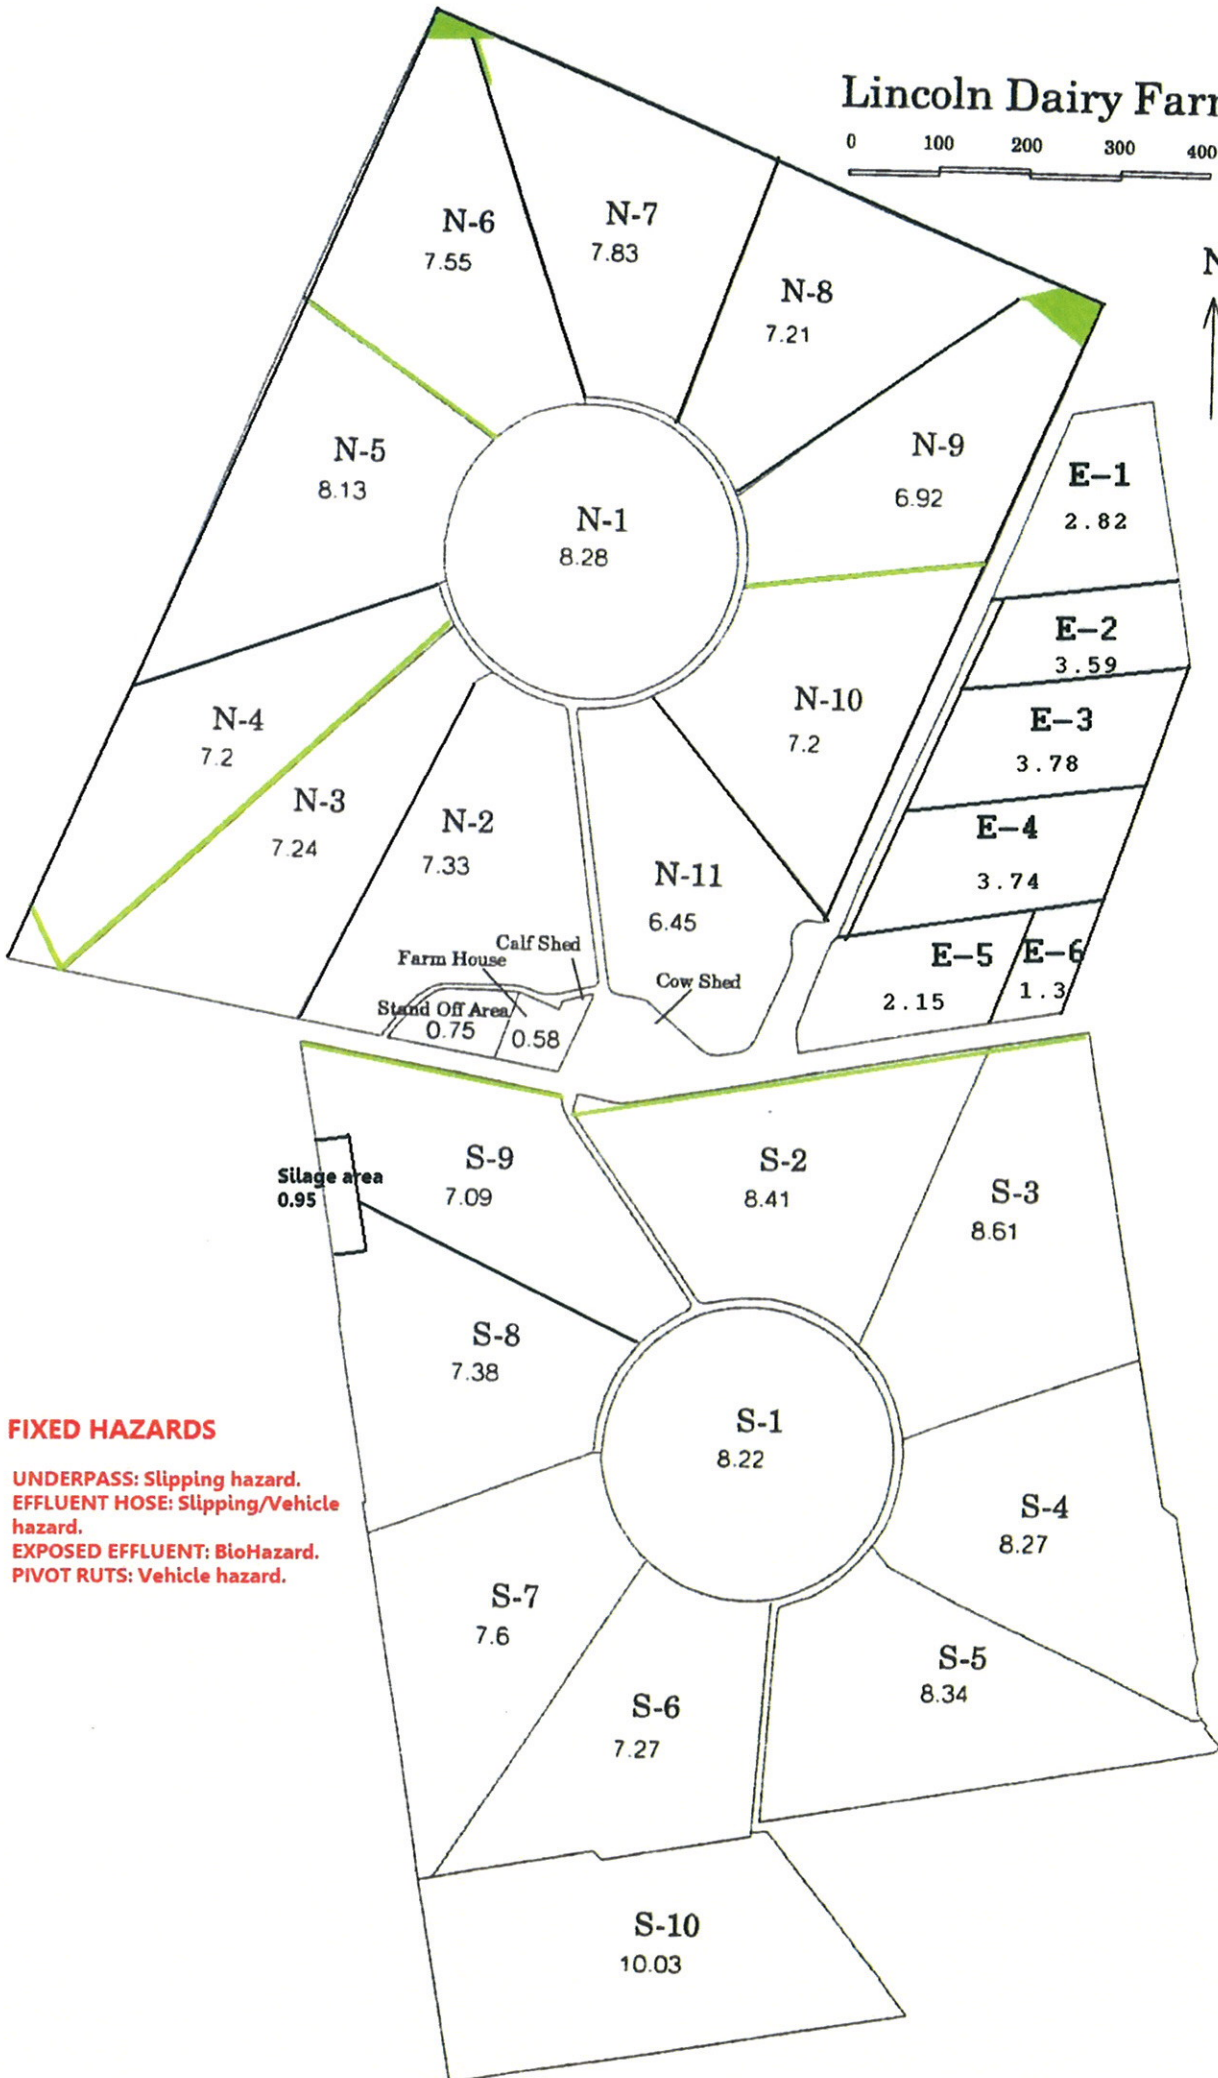

# Lincoln Dairy Farms

## FIXED HAZARDS

- UNDERPASS: Slipping hazard.
- EFFLUENT HOSE: Slipping/Vehicle hazard.
- EXPOSED EFFLUENT: BioHazard.
- PIVOT RUTS: Vehicle hazard.